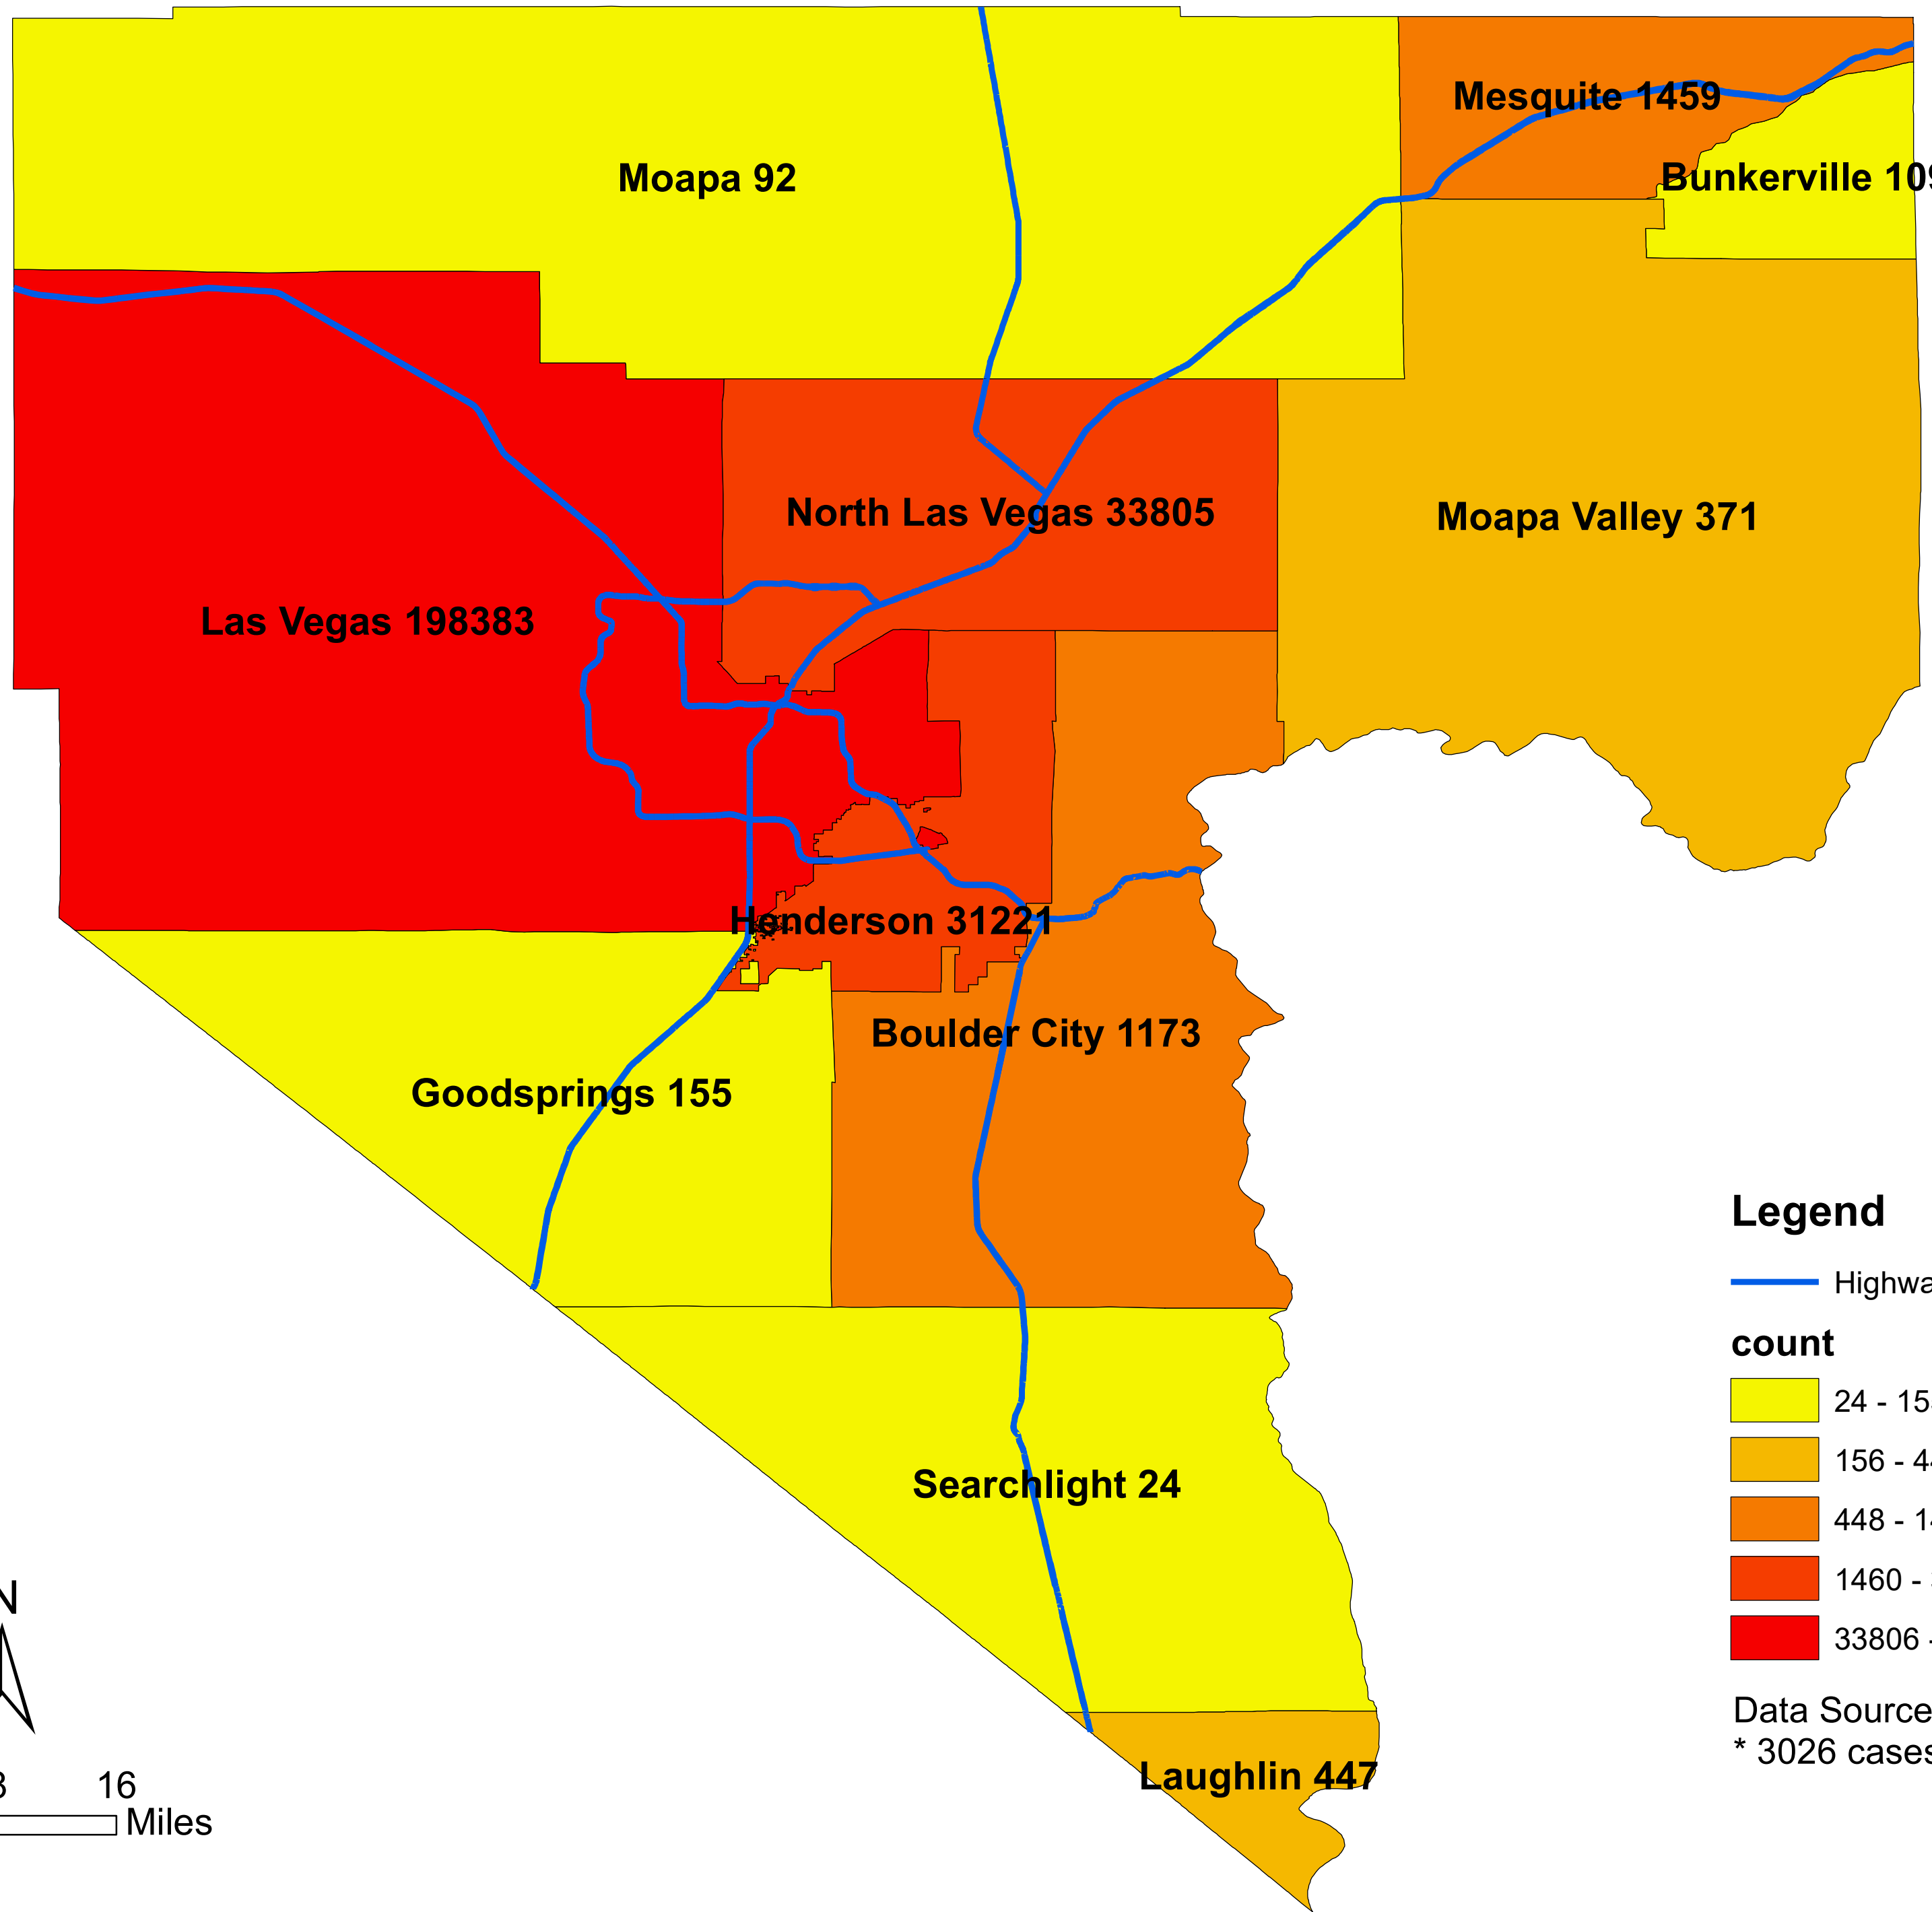

Number of COVID-19 cases by city in Clark county (07.20.2021)

Legend

— Highway

count

Data Source: SNHD

* 3026 cases without city information

0 4 8 16
Miles