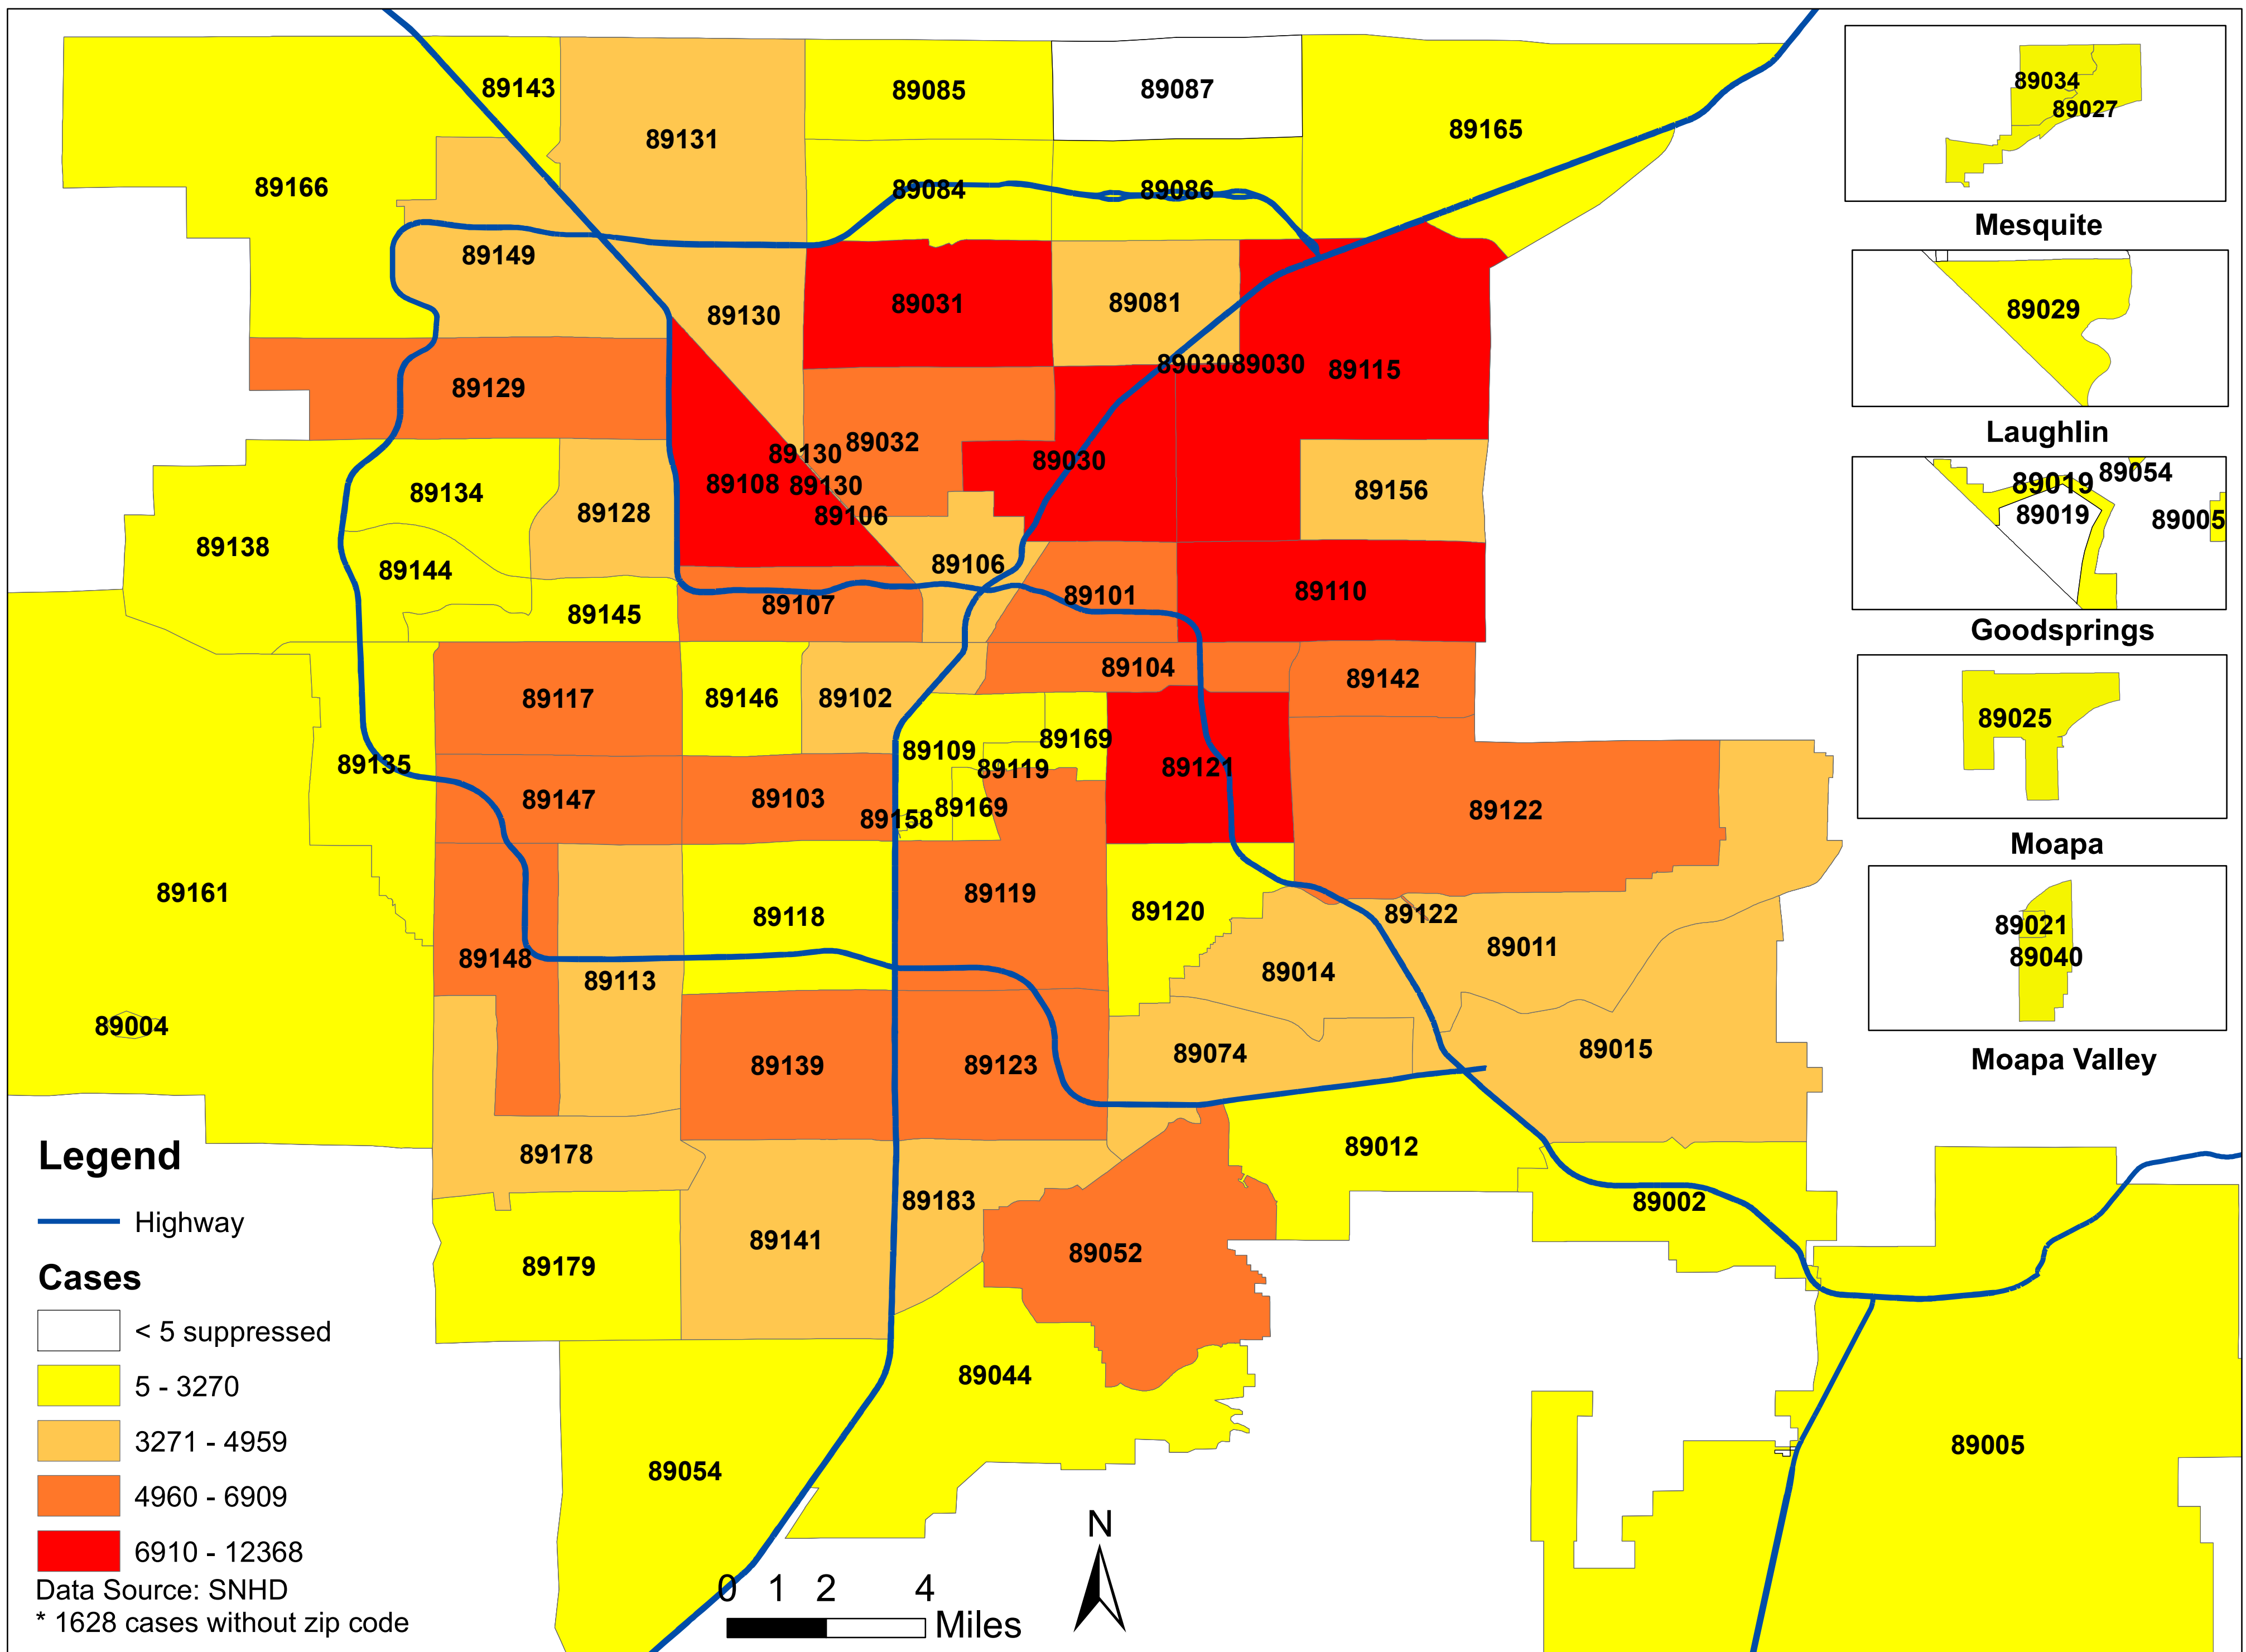

# Number of COVID-19 cases by zip code in Clark county (07.19.2021)

**Note: More than 5 cases reported from 89124**