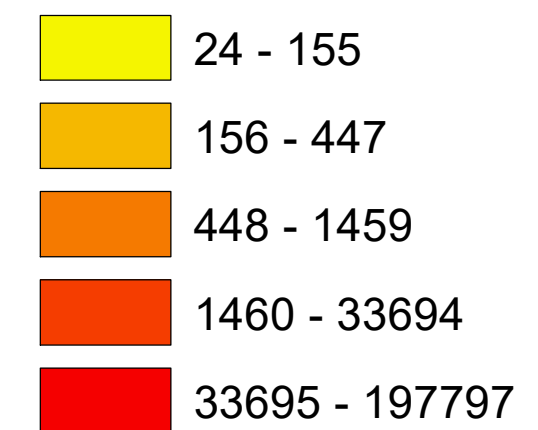

# Number of COVID-19 cases by city in Clark county (07.19.2021)

## Legend

— Highway

### count

Data Source: SNHD

\* 2991 cases without city information

0 4 8 16 Miles