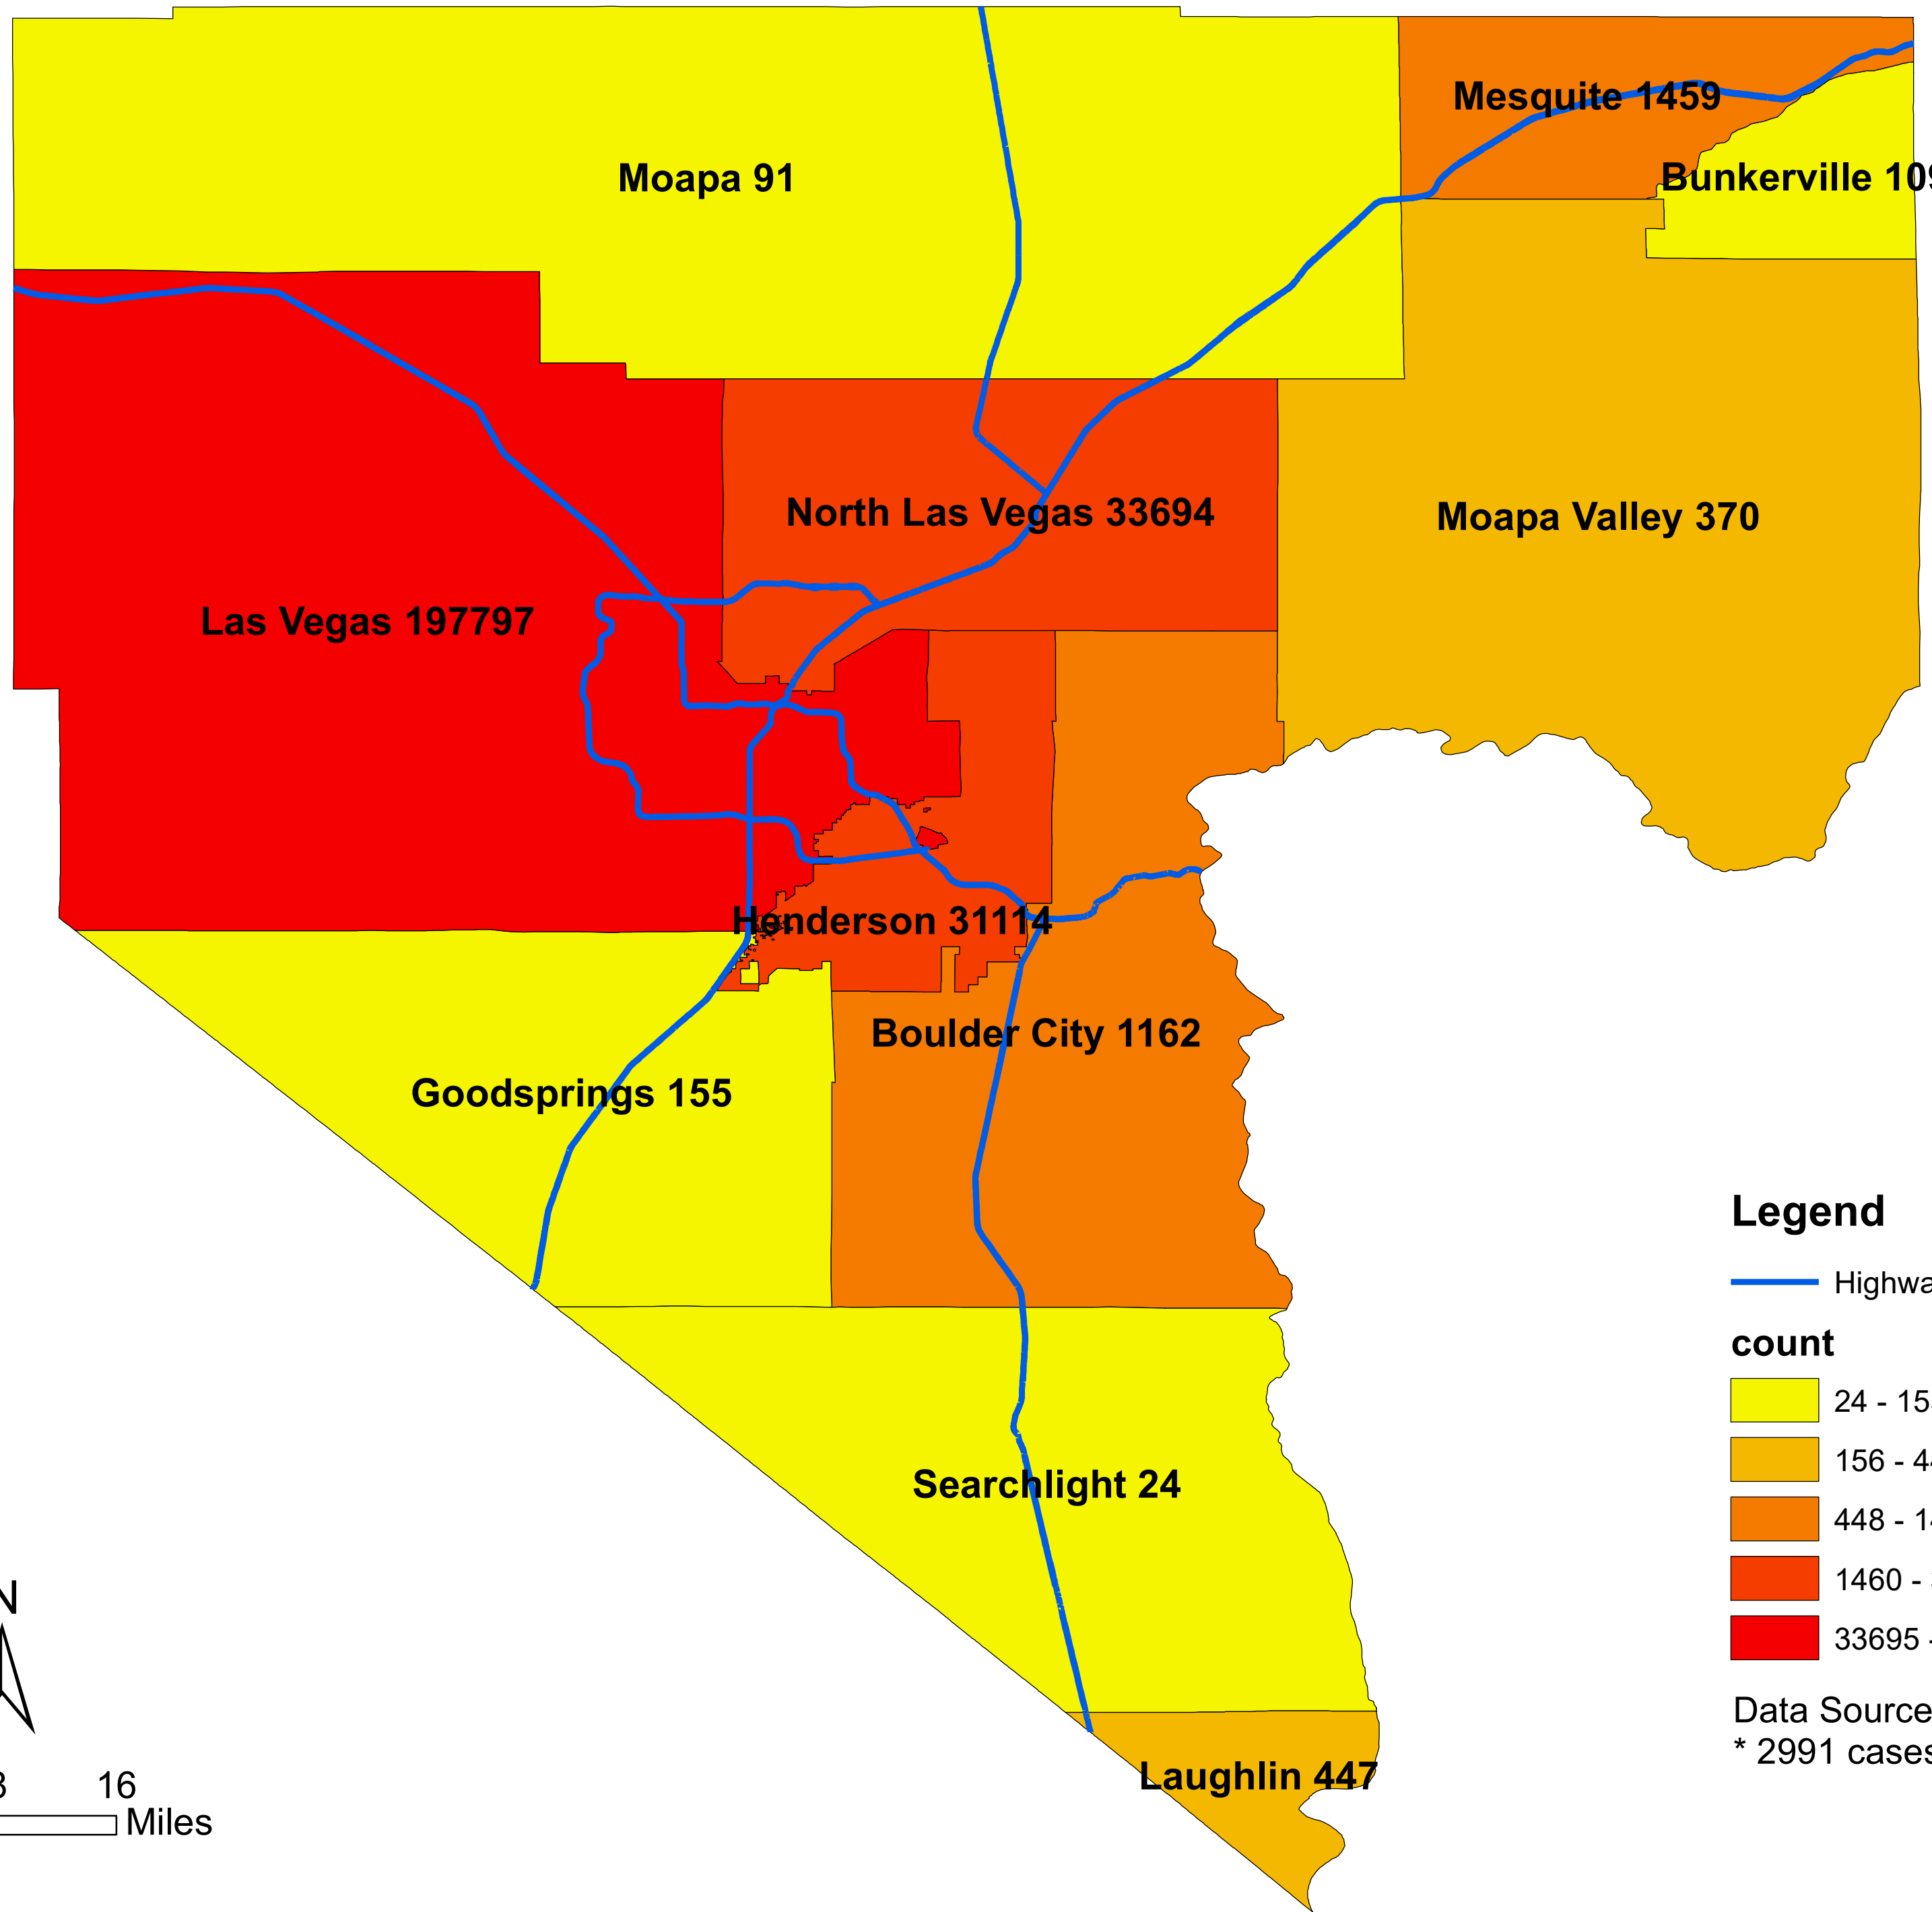

# Number of COVID-19 cases by city in Clark county (07.19.2021)

## Legend

— Highway

### count

Data Source: SNHD

\* 2991 cases without city information

0 4 8 16 Miles