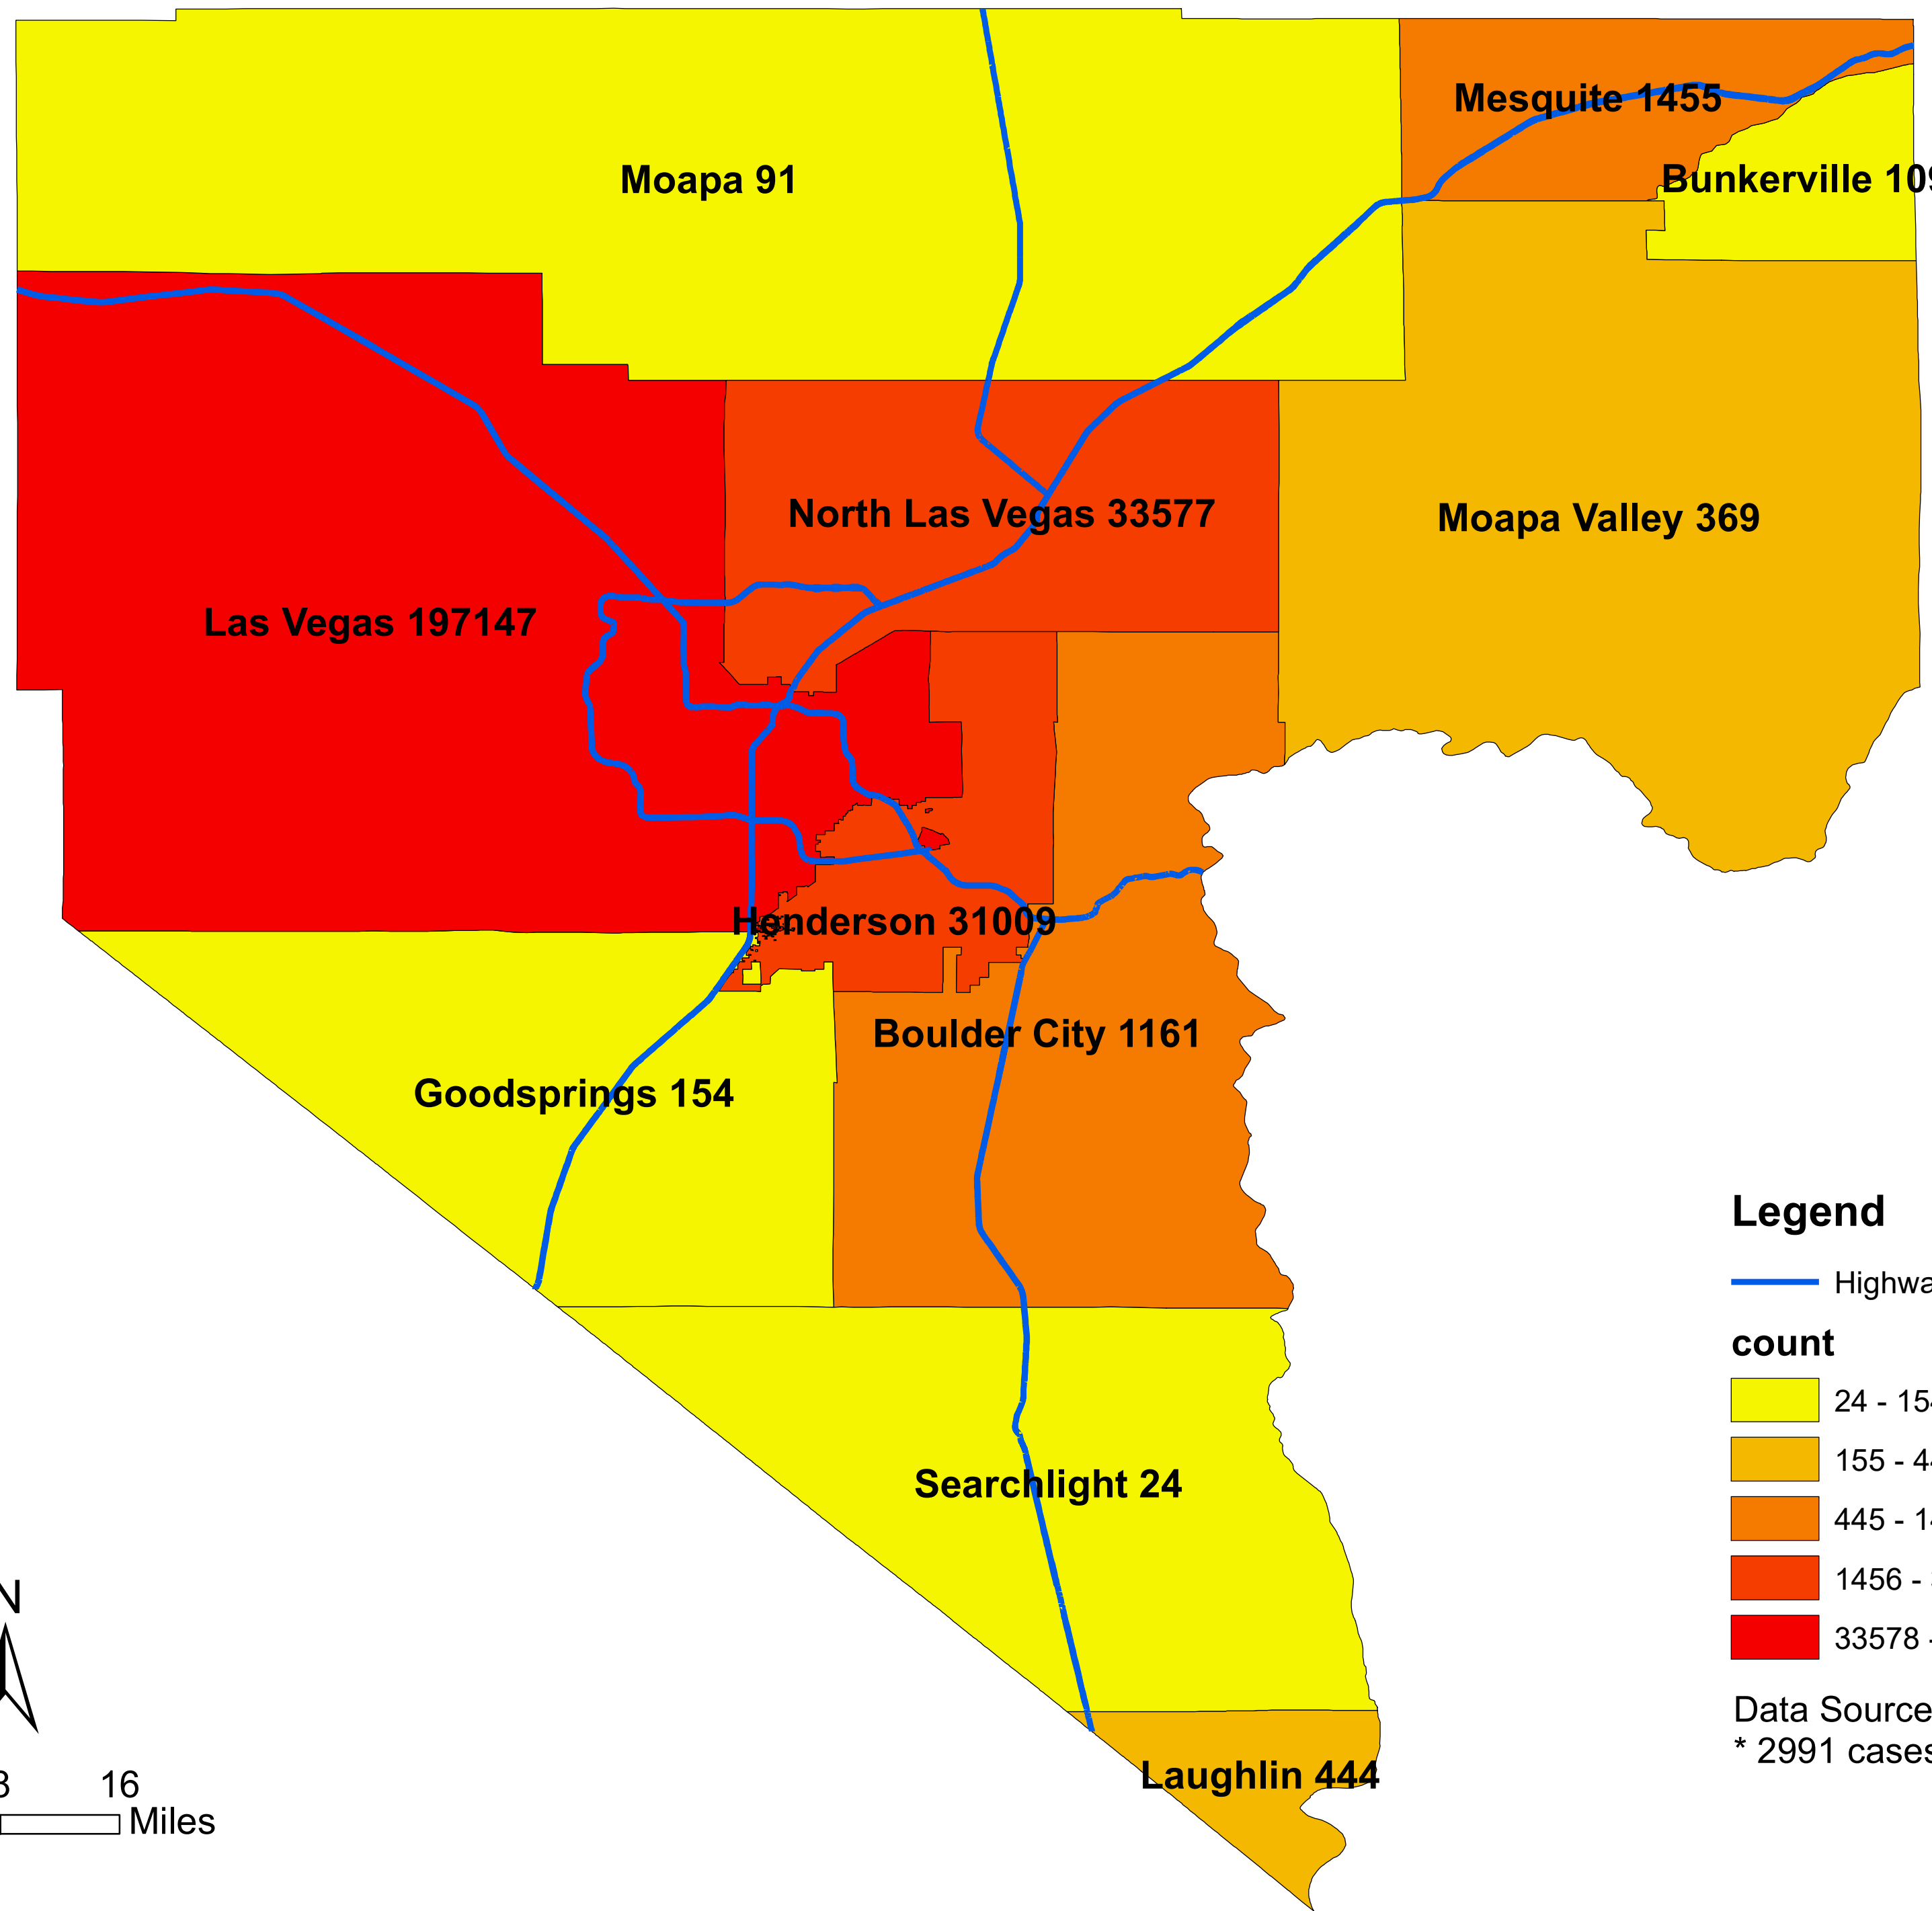

Number of COVID-19 cases by city in Clark county (07.18.2021)

Legend

— Highway

count

Data Source: SNHD

* 2991 cases without city information

0 4 8 16 Miles