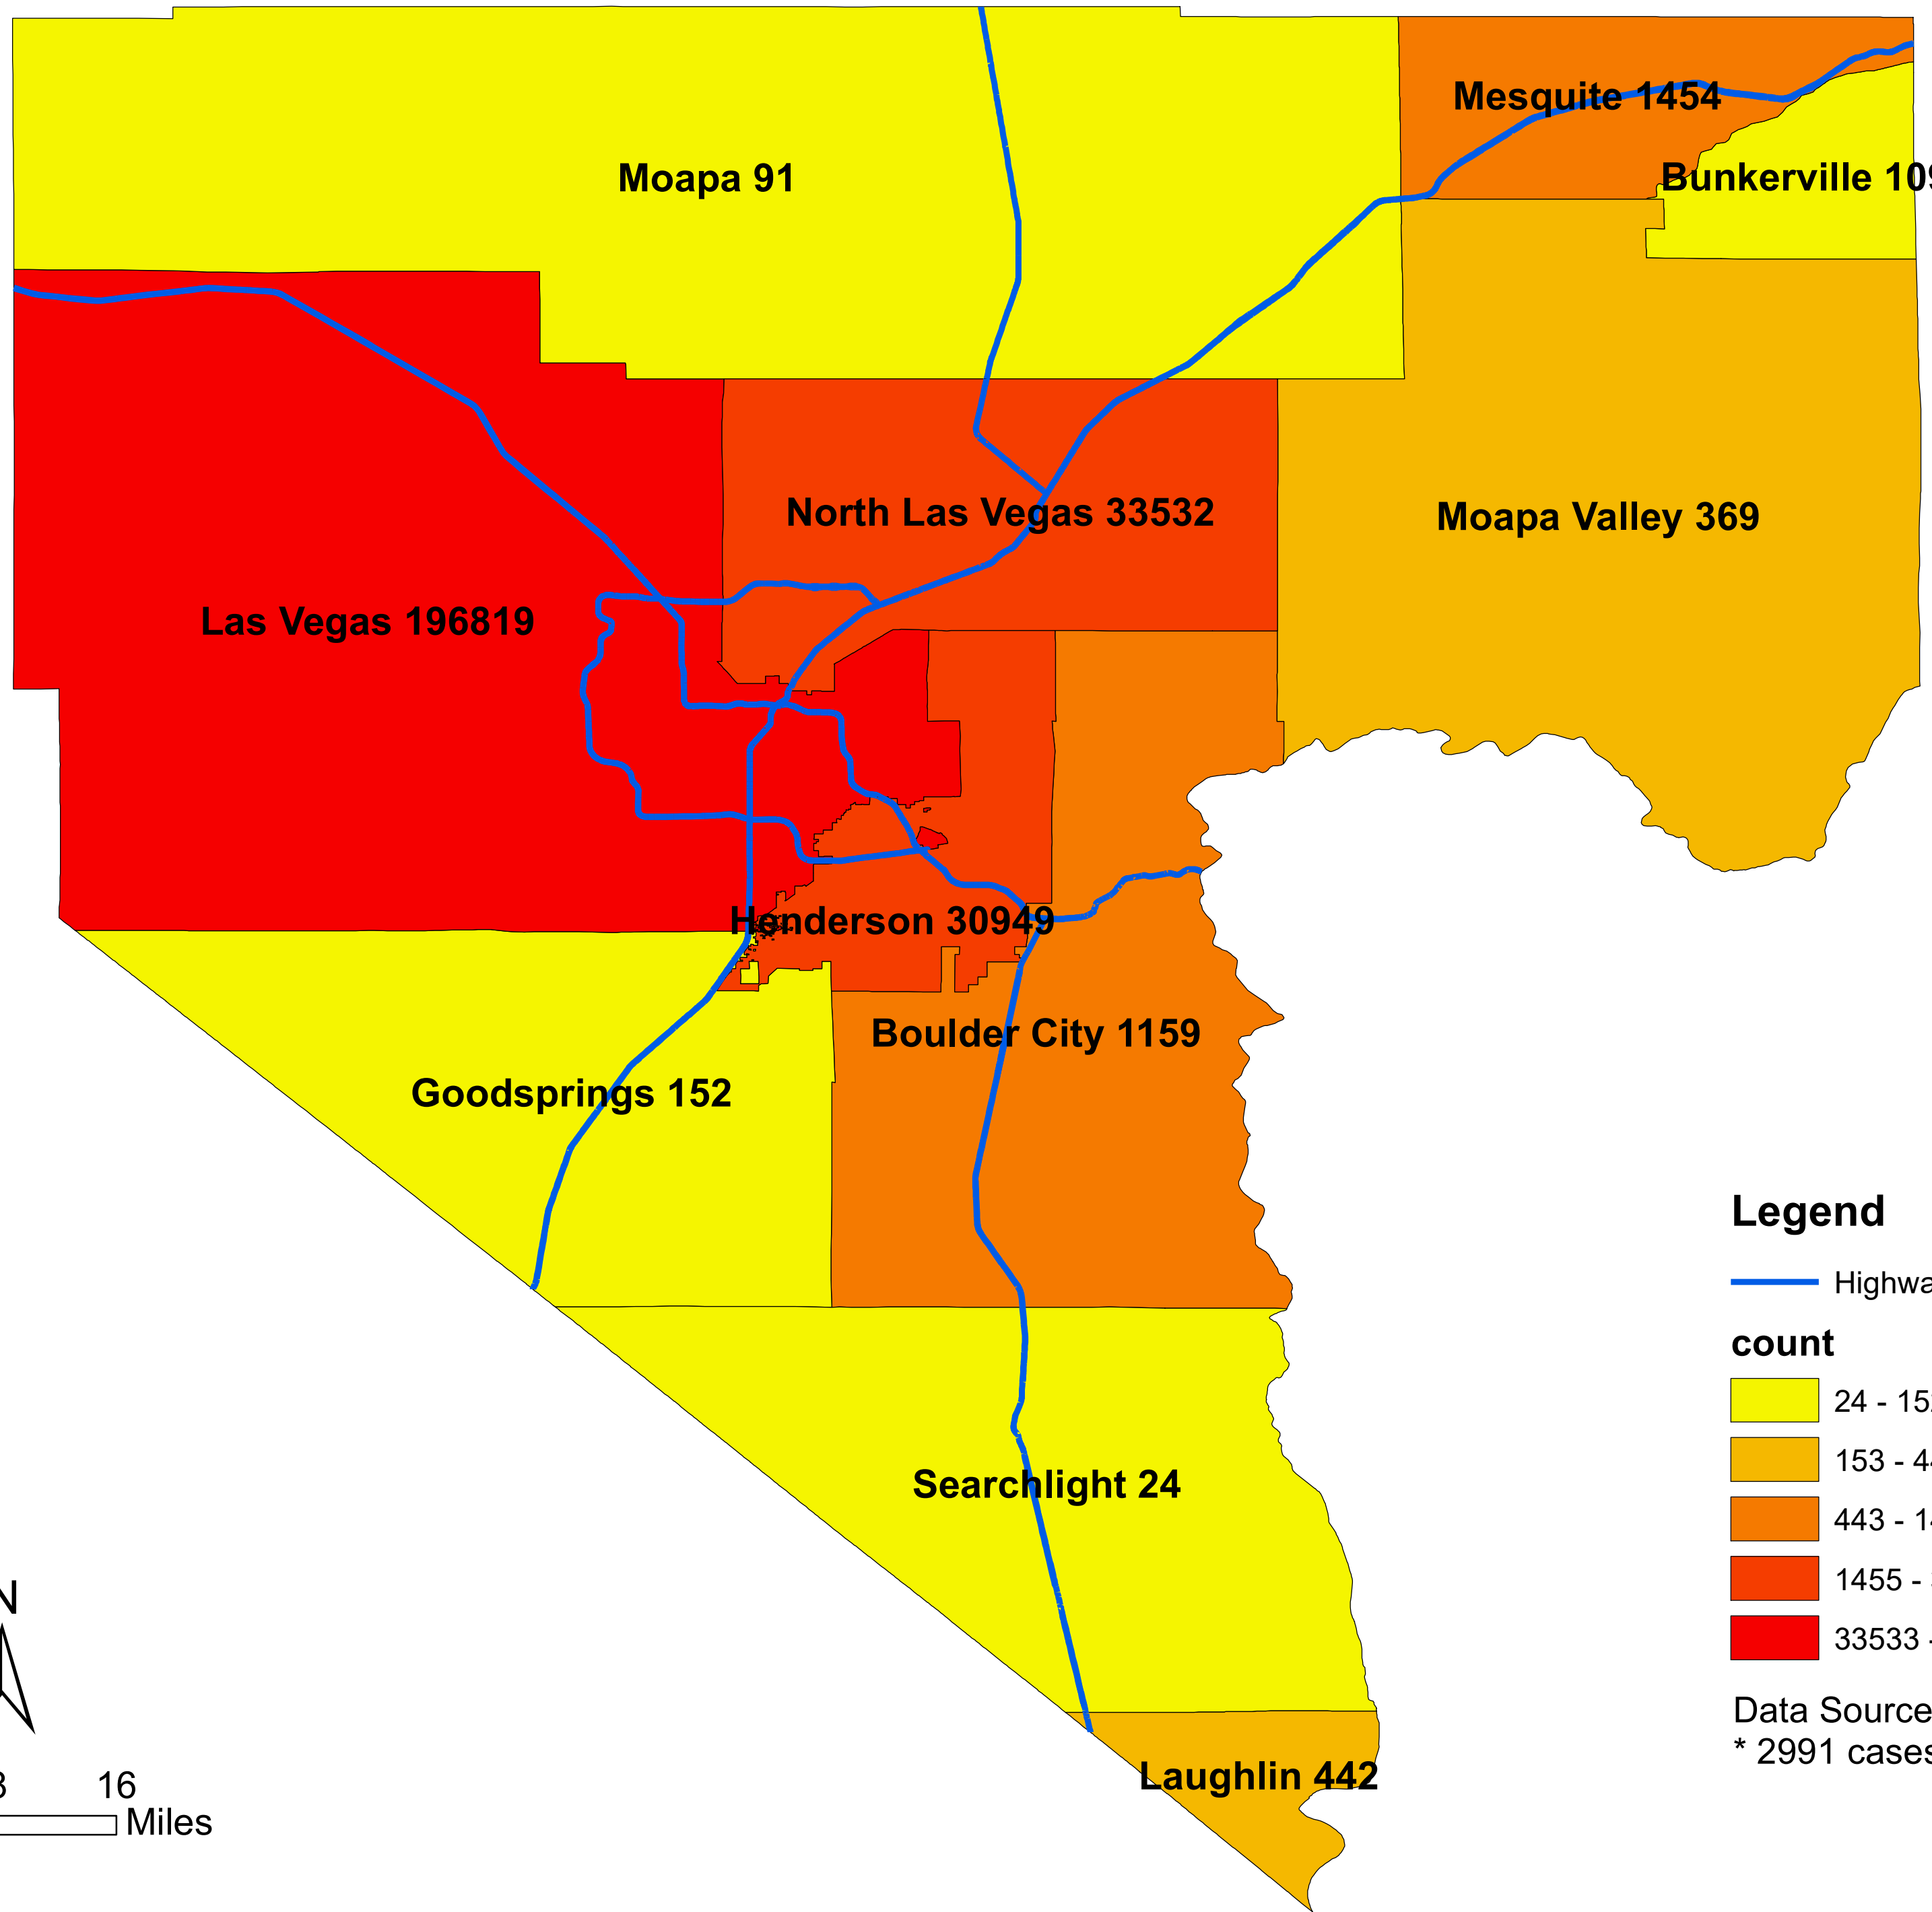

Number of COVID-19 cases by city in Clark county (07.17.2021)

Legend

— Highway

count

Data Source: SNHD

* 2991 cases without city information

0 4 8 16 Miles