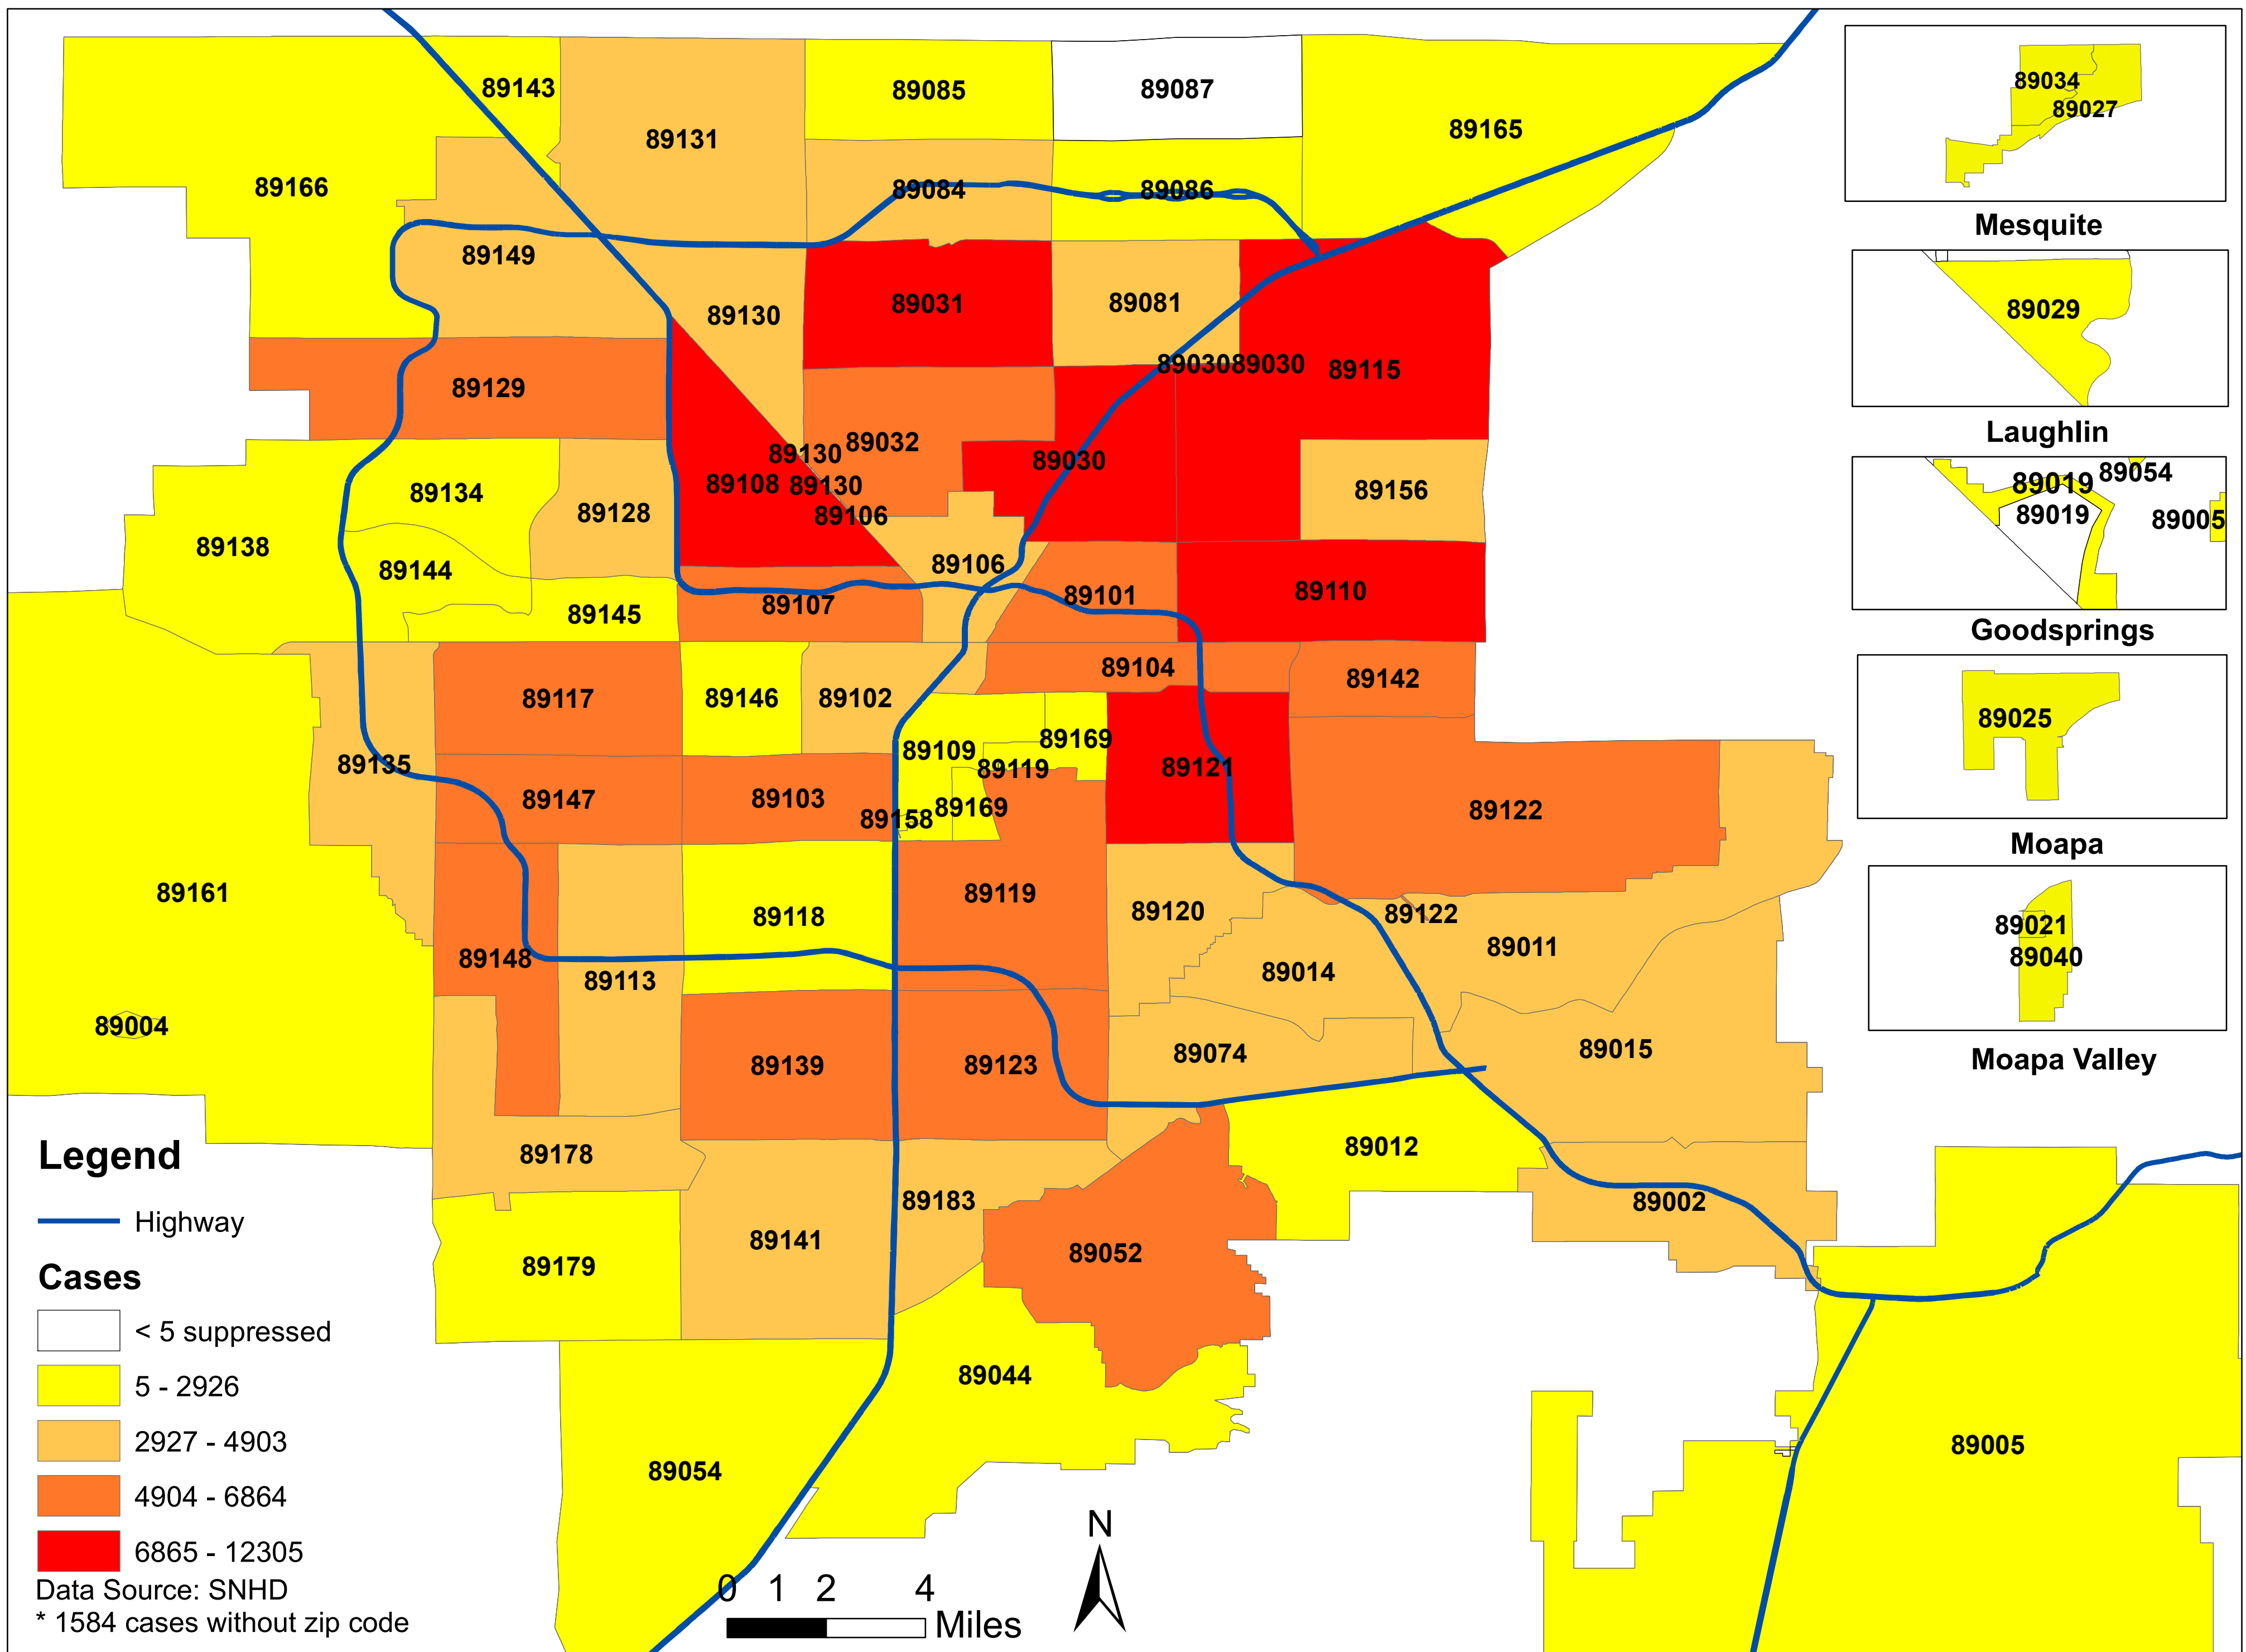

# Number of COVID-19 cases by zip code in Clark county (07.16.2021)

**Note: More than 5 cases reported from 89124**