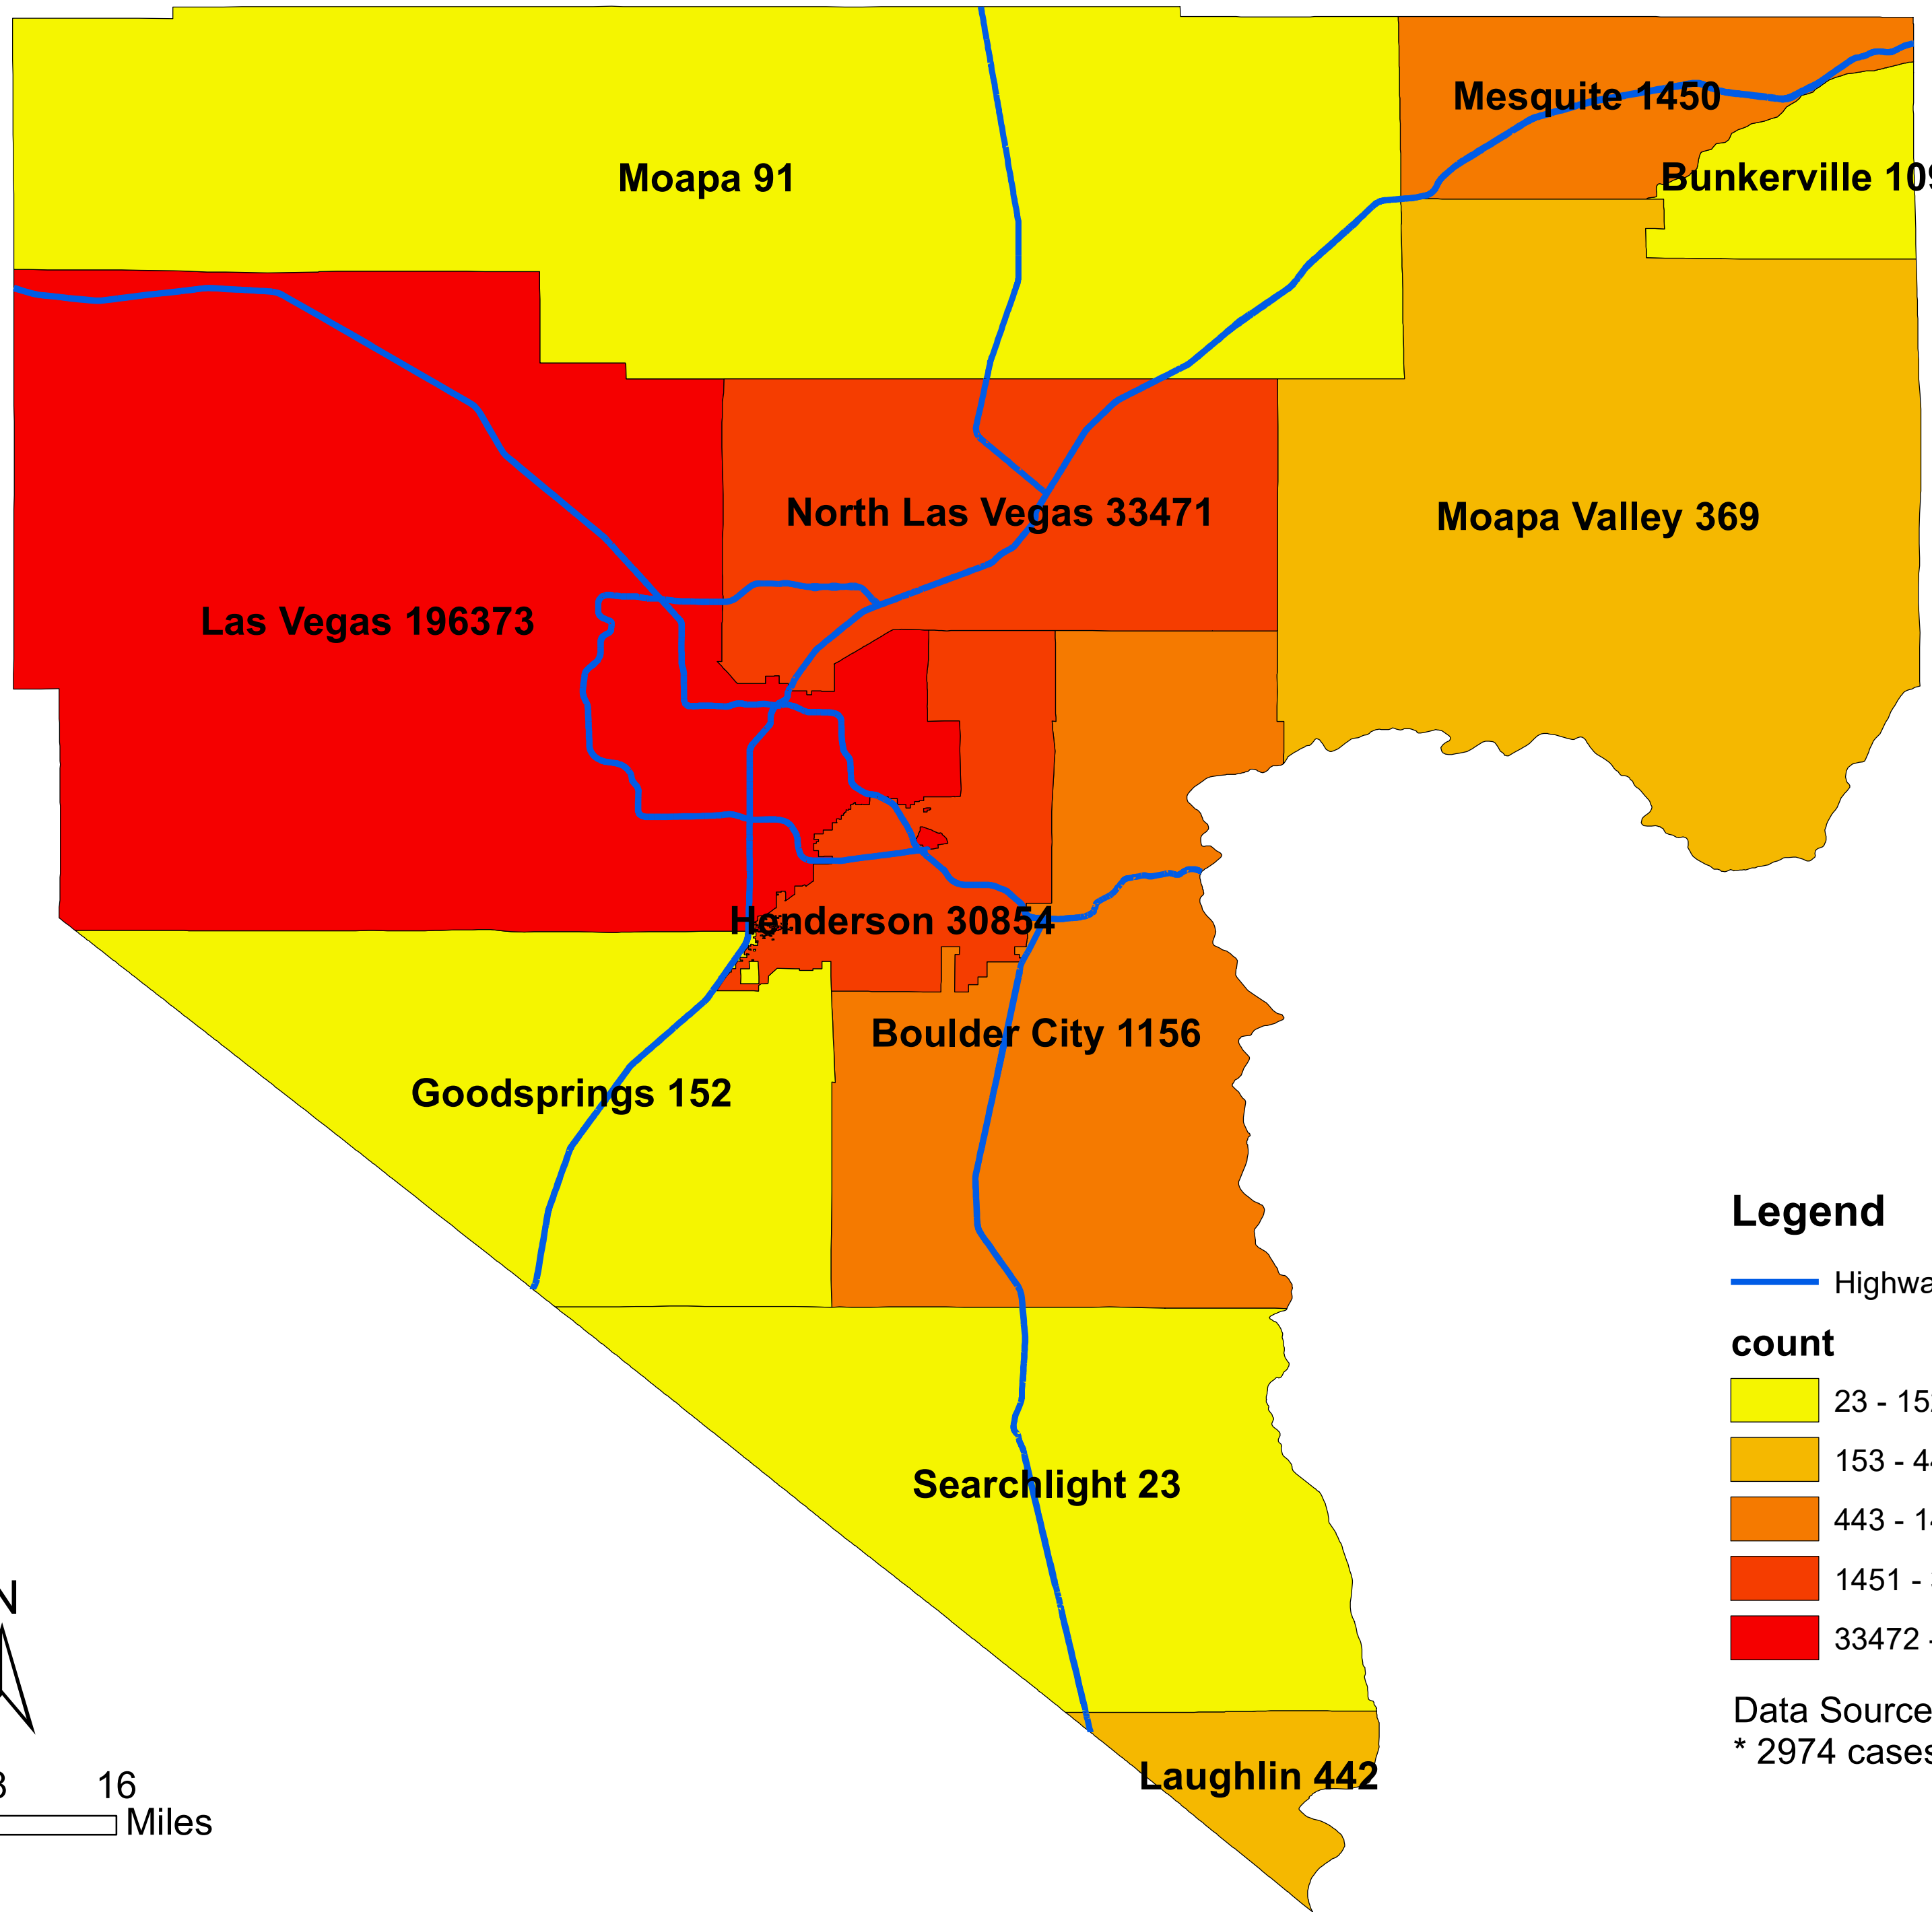

Number of COVID-19 cases by city in Clark county (07.16.2021)

Legend

— Highway

count

Data Source: SNHD

* 2974 cases without city information

0 4 8 16 Miles