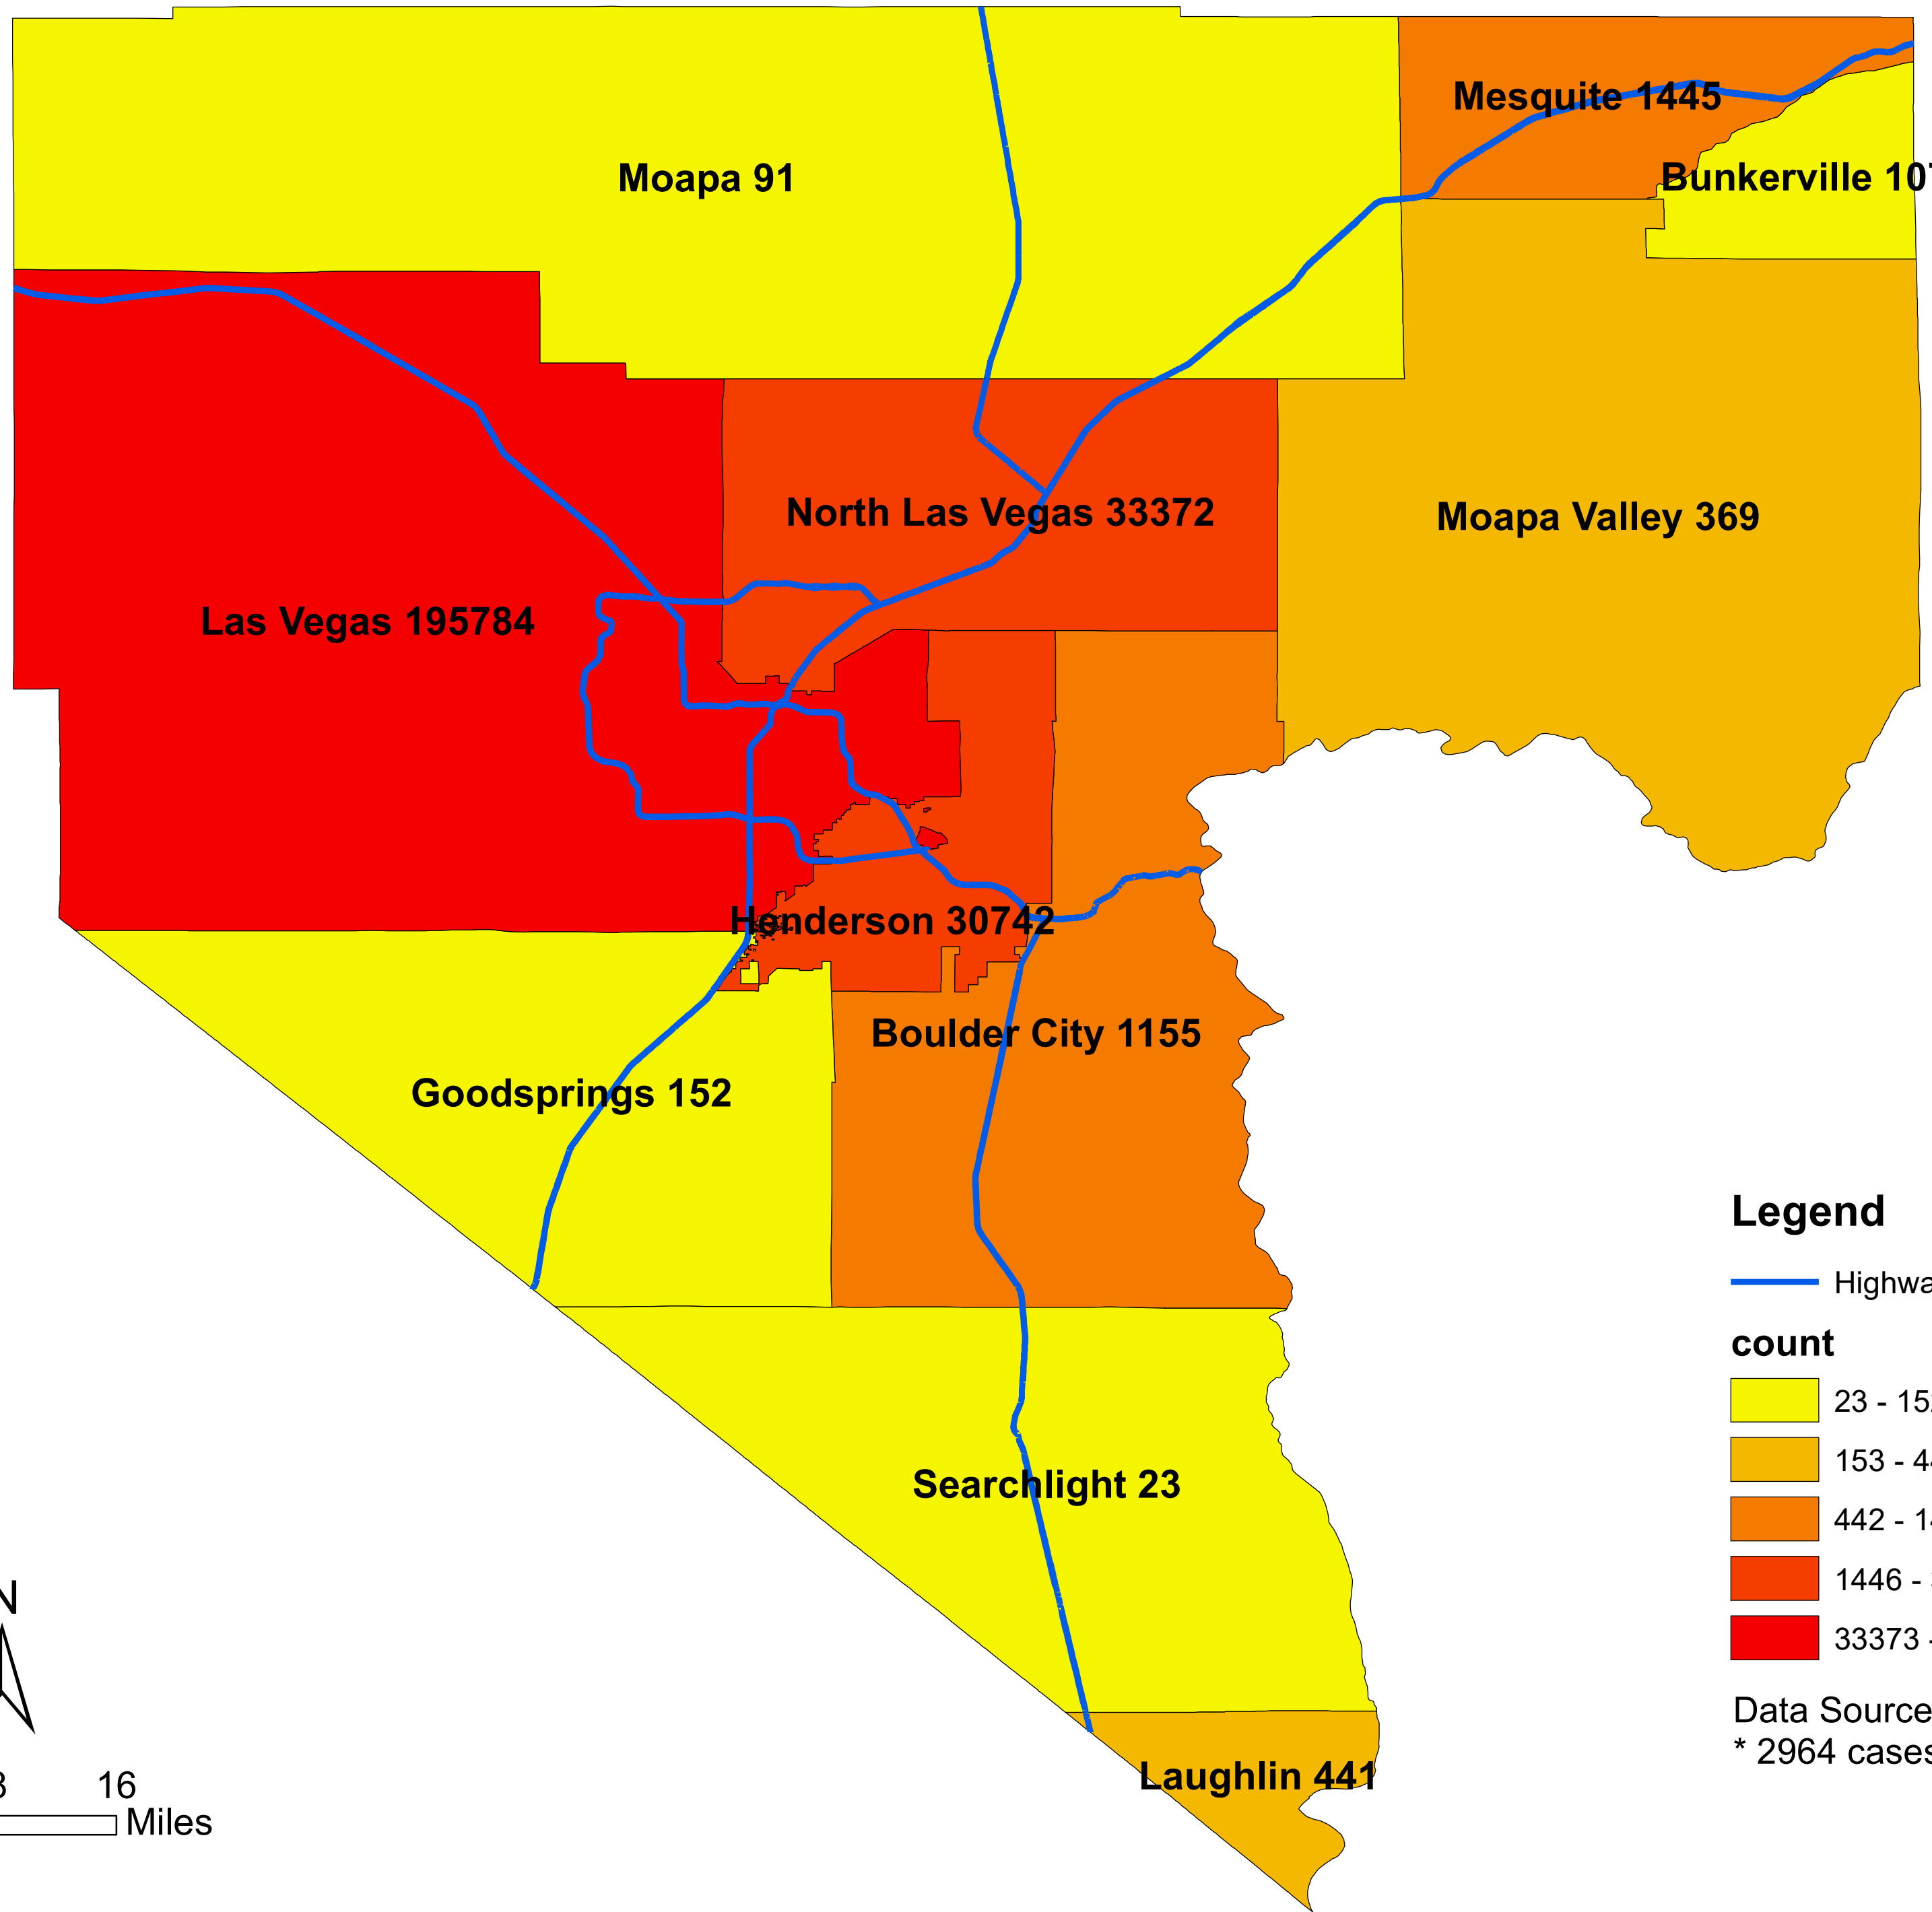

# Number of COVID-19 cases by city in Clark county (07.15.2021)

## Legend

— Highway

### count

Data Source: SNHD

\* 2964 cases without city information

0 4 8 16 Miles