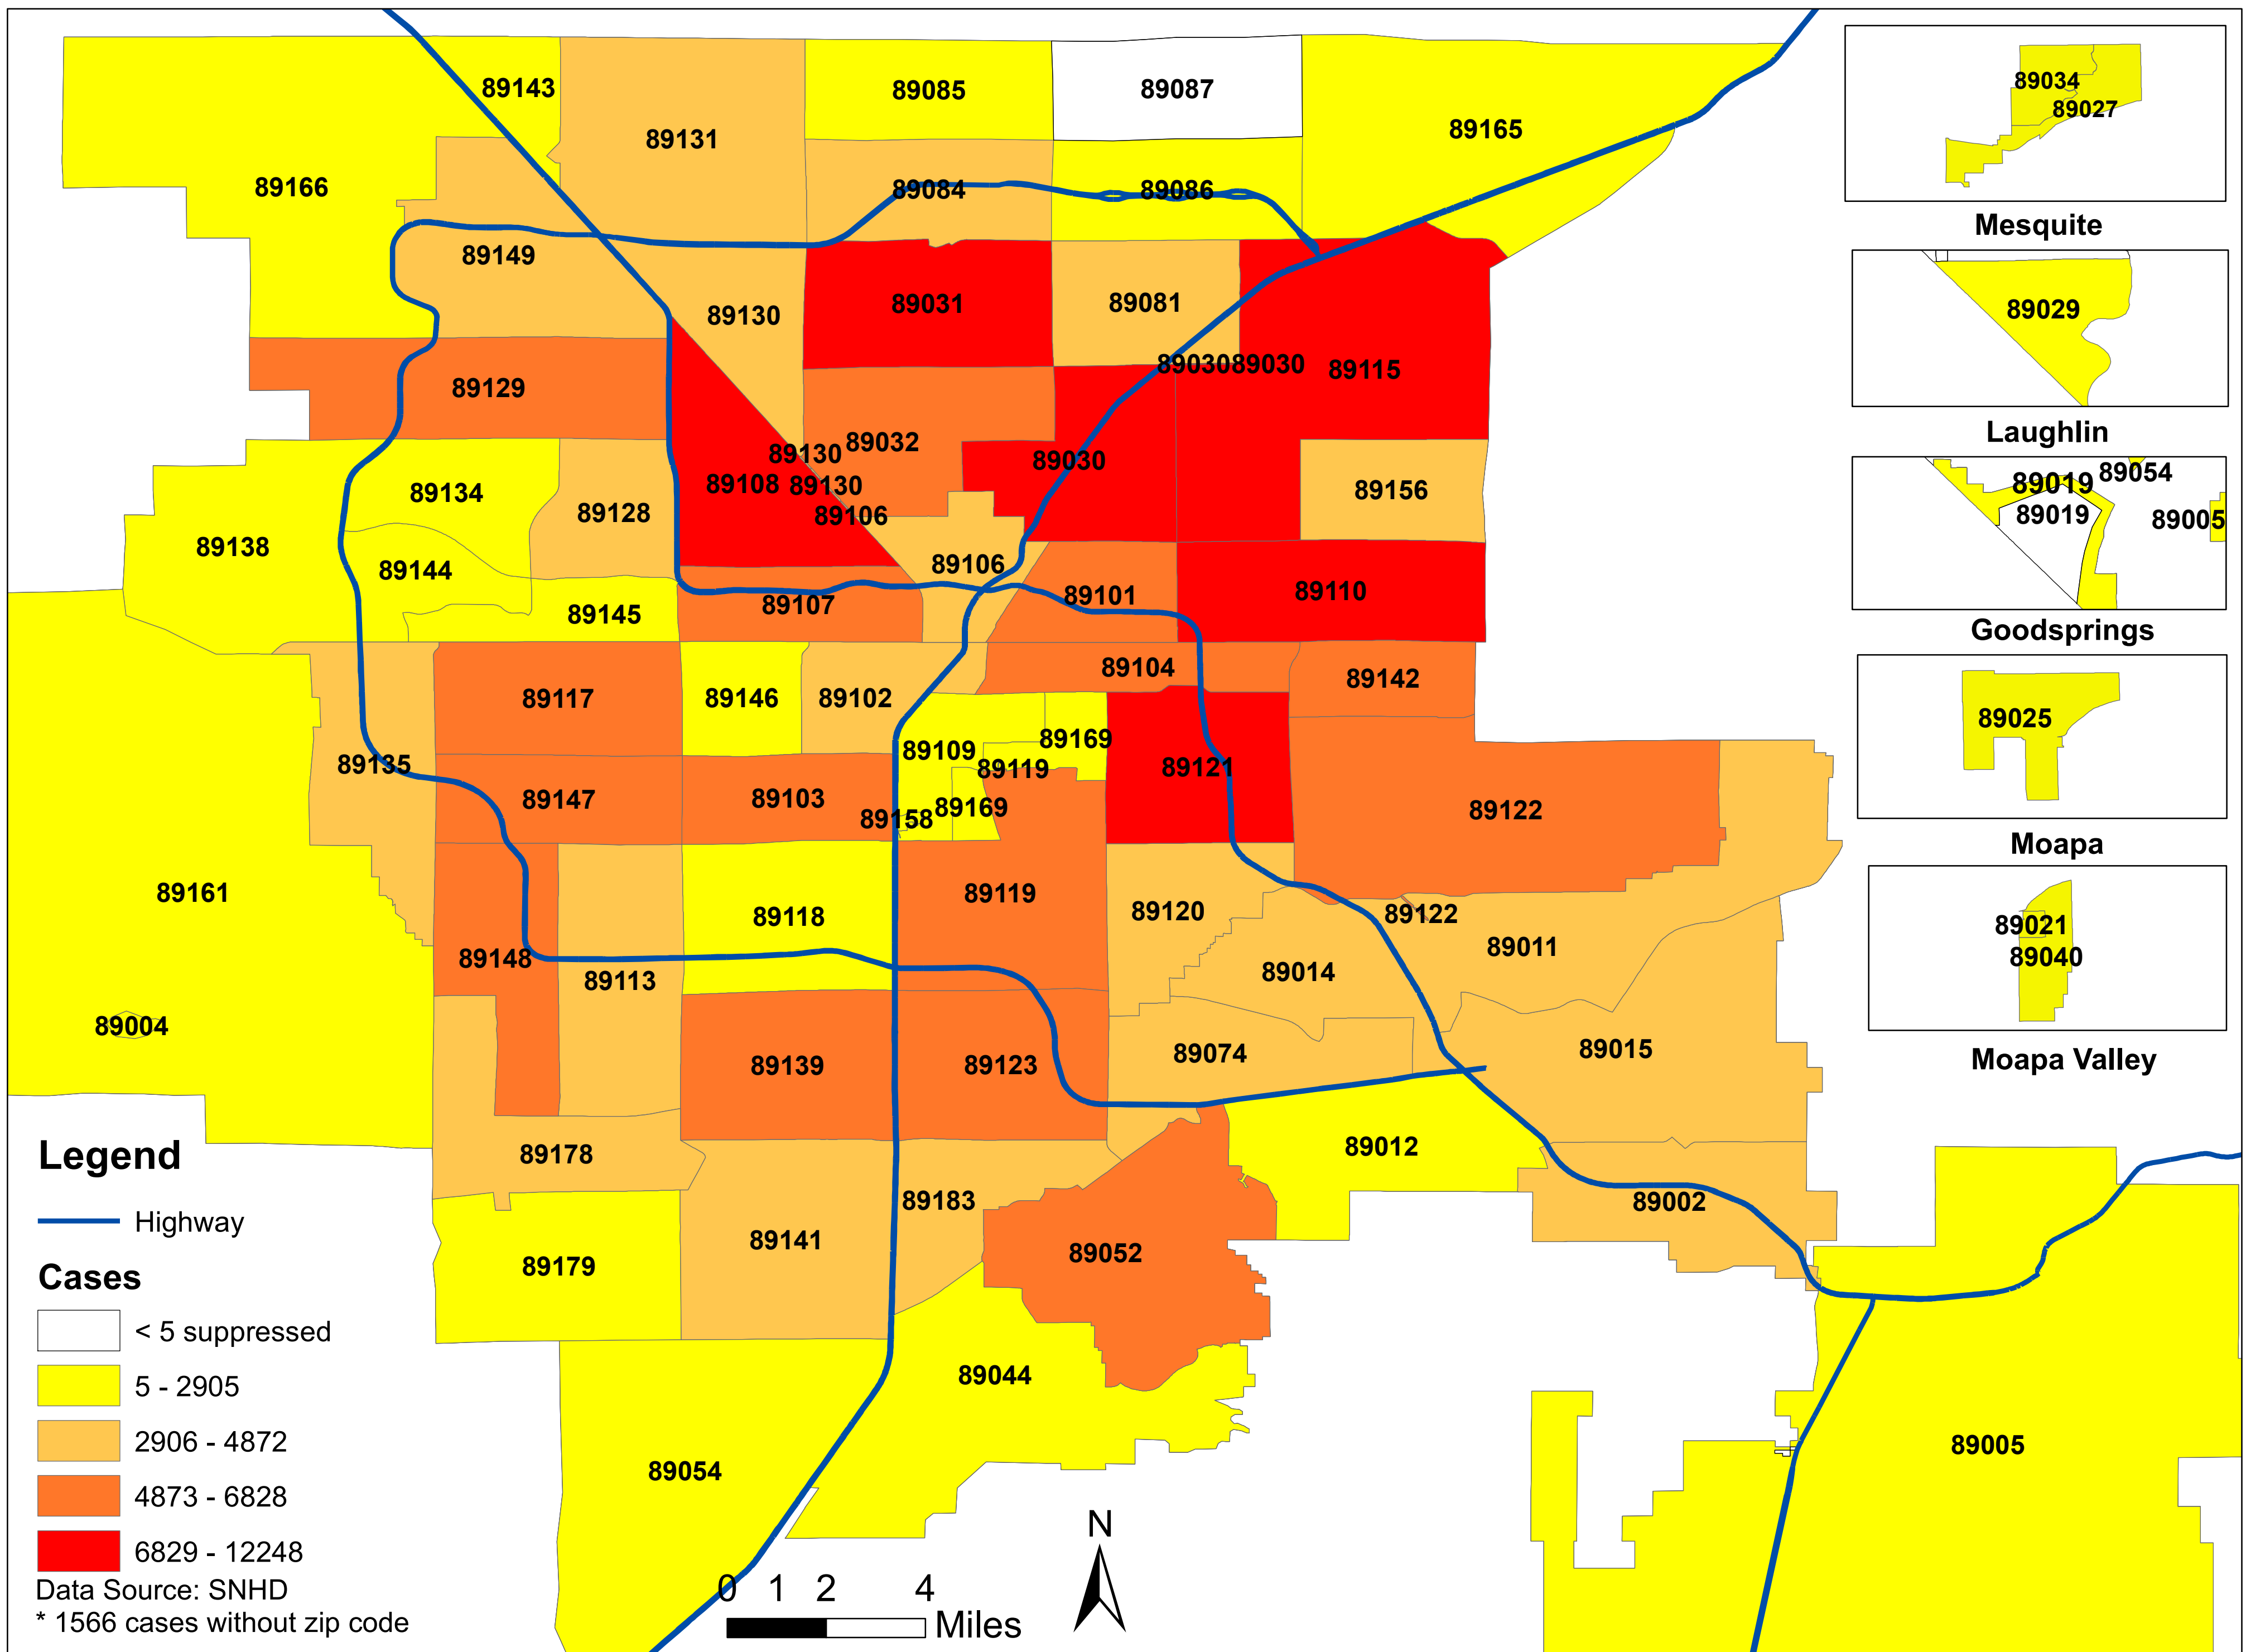

# Number of COVID-19 cases by zip code in Clark county (07.14.2021)

**Note: More than 5 cases reported from 89124**