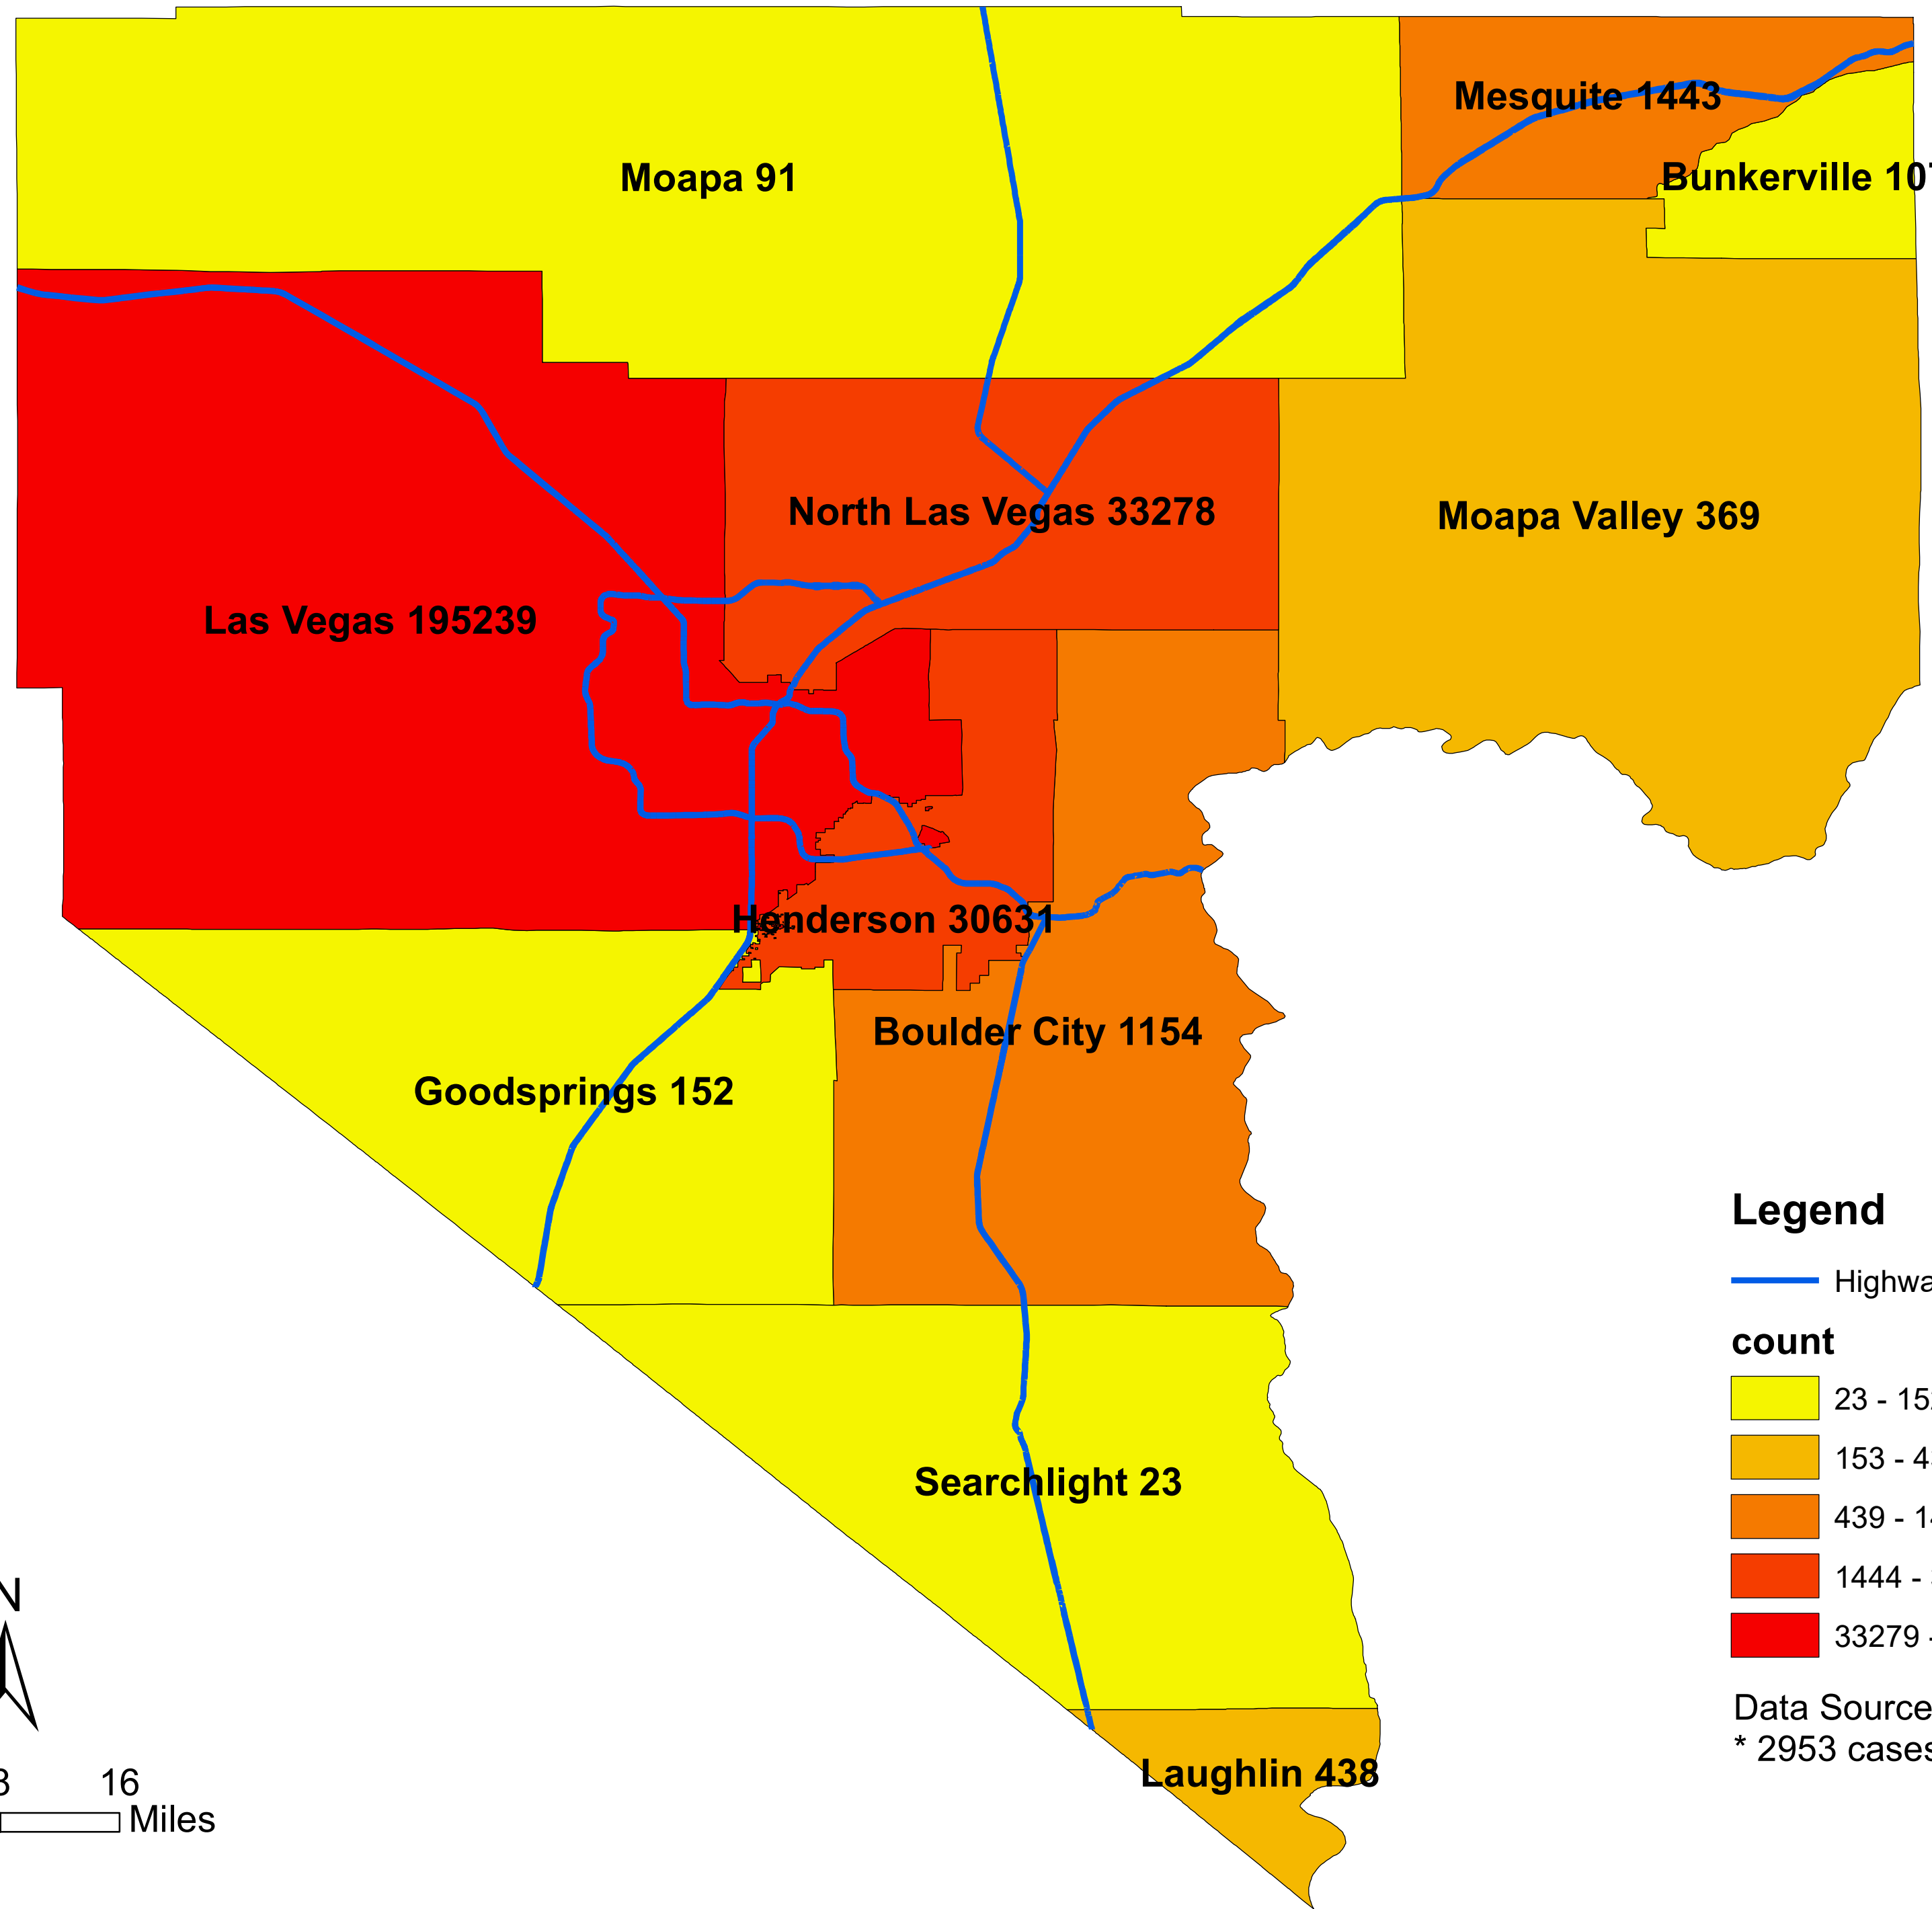

# Number of COVID-19 cases by city in Clark county (07.14.2021)

## Legend

— Highway

### count

- 23 - 152
- 153 - 438
- 439 - 1443
- 1444 - 33278
- 33279 - 195239

Data Source: SNHD

\* 2953 cases without city information

0 4 8 16 Miles