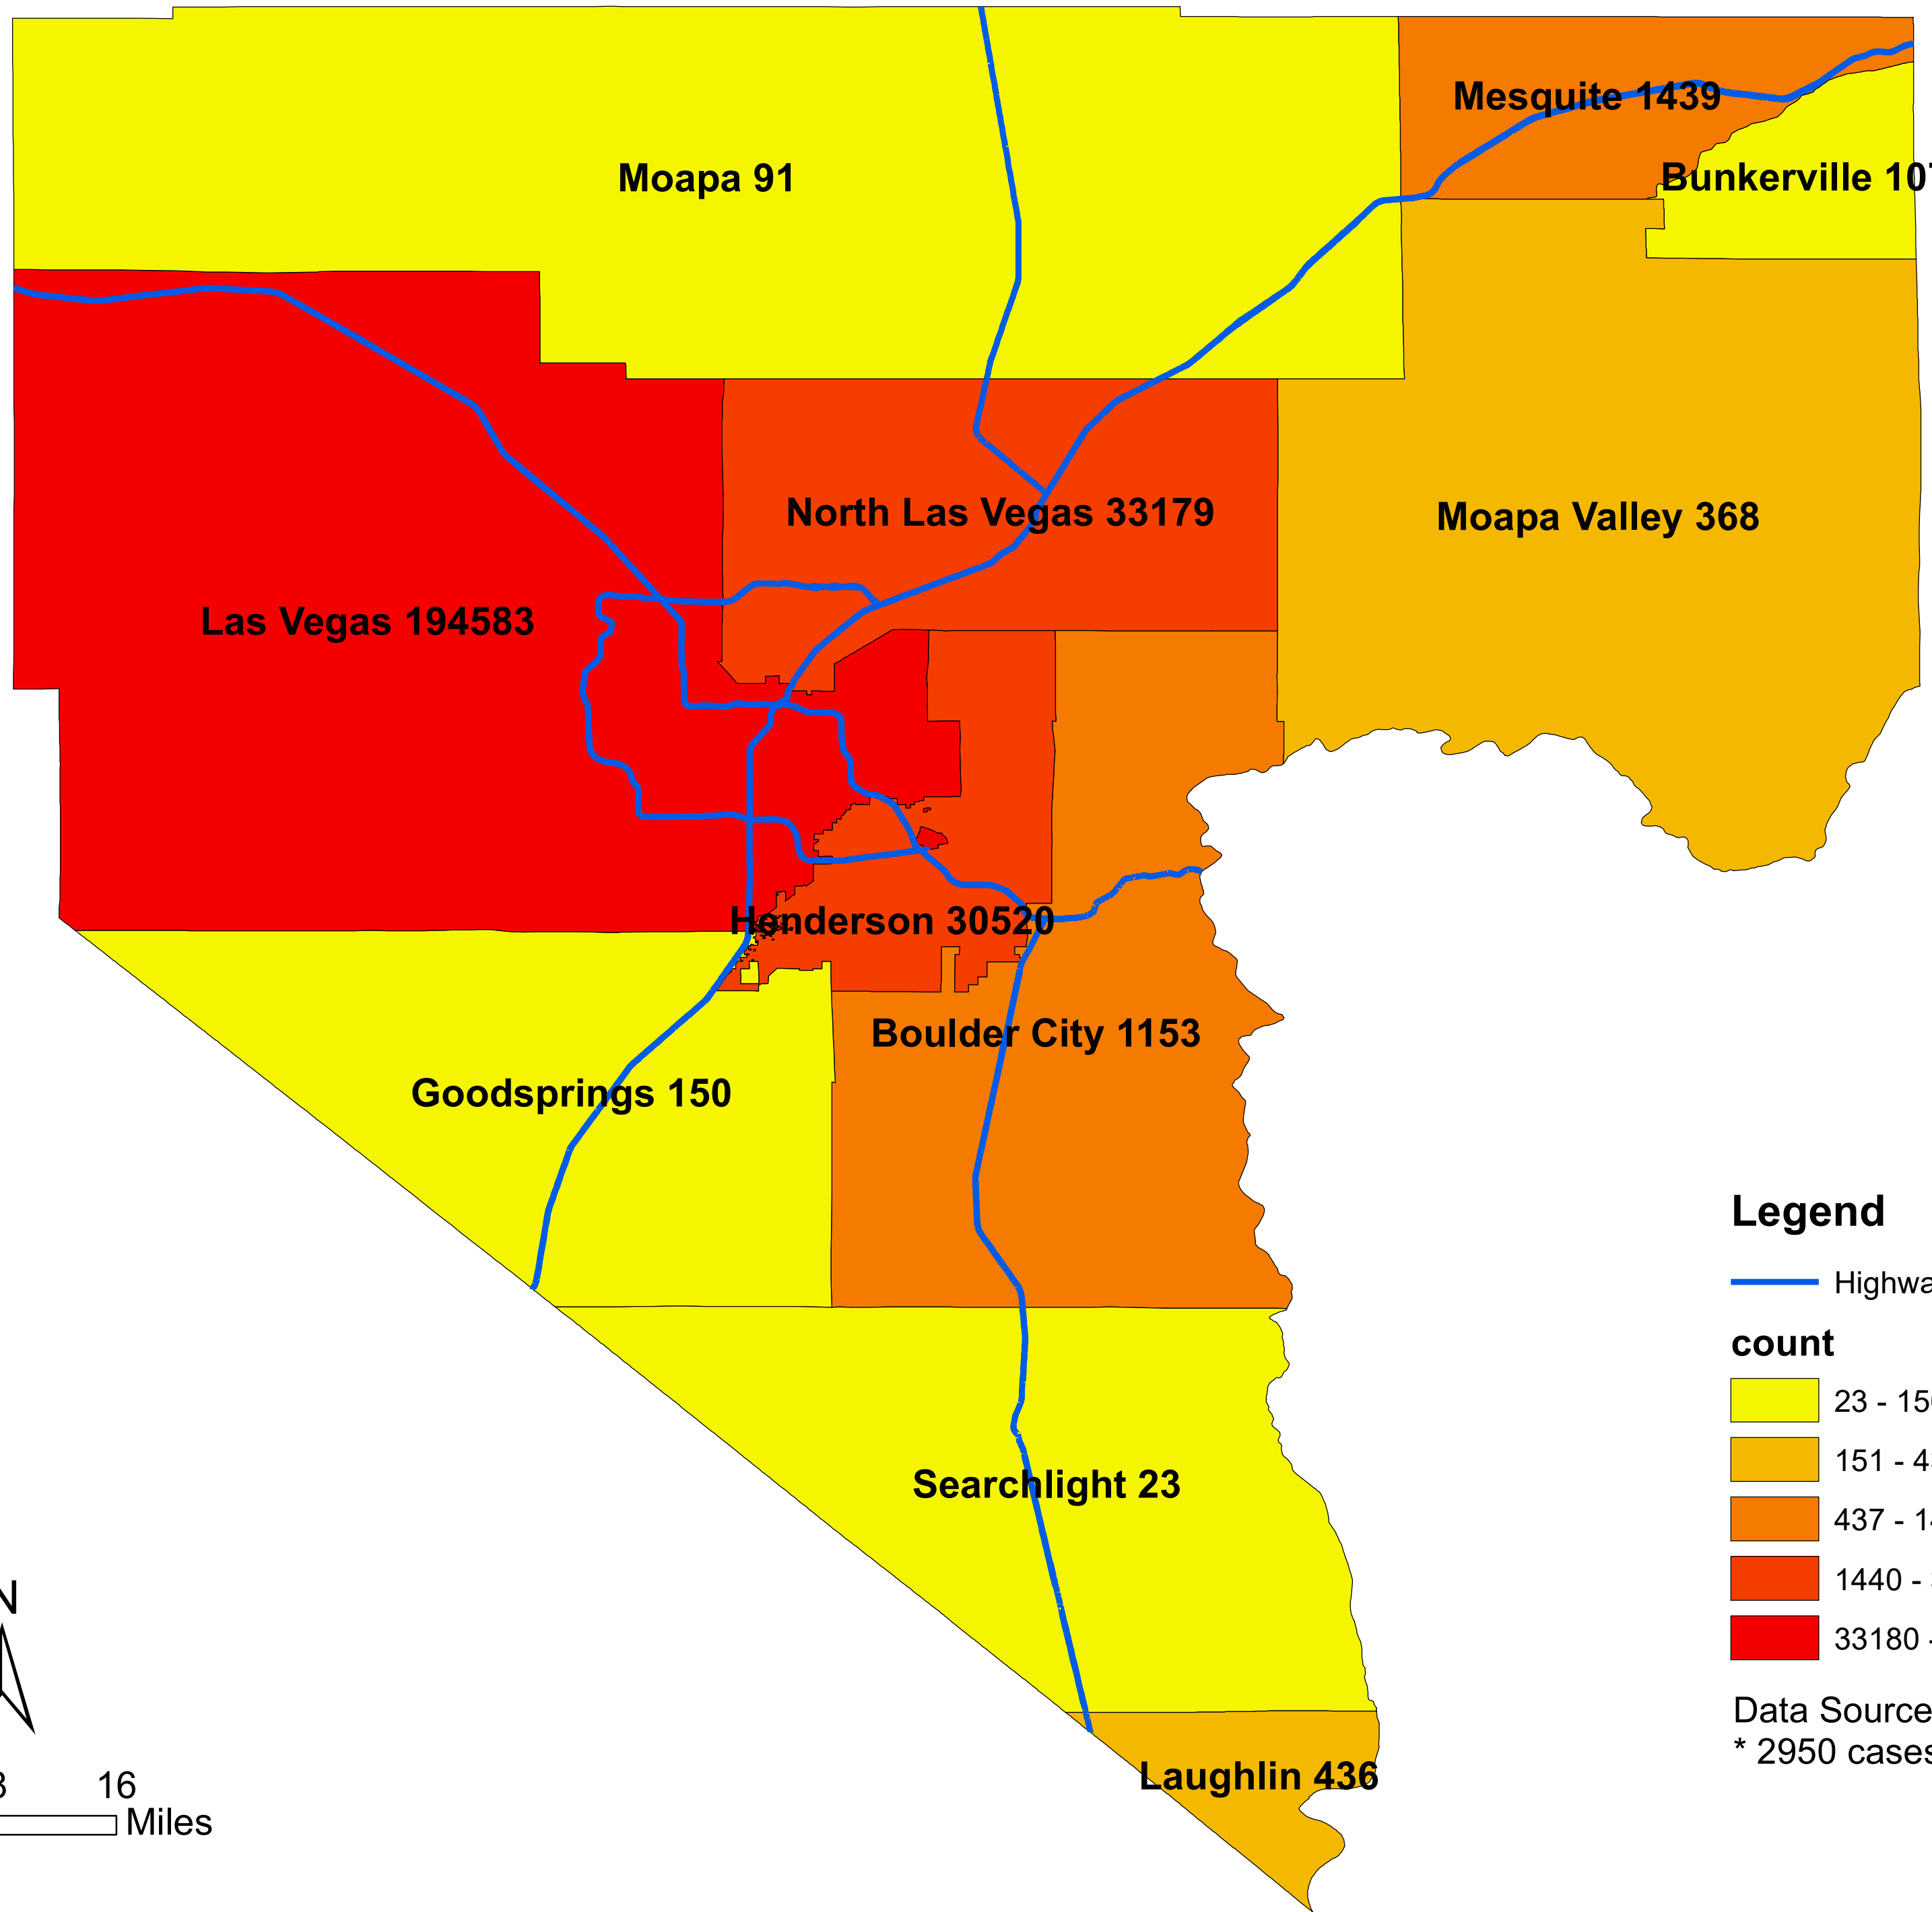

Number of COVID-19 cases by city in Clark county (07.13.2021)

Legend

— Highway

count

Data Source: SNHD

* 2950 cases without city information

0 4 8 16 Miles