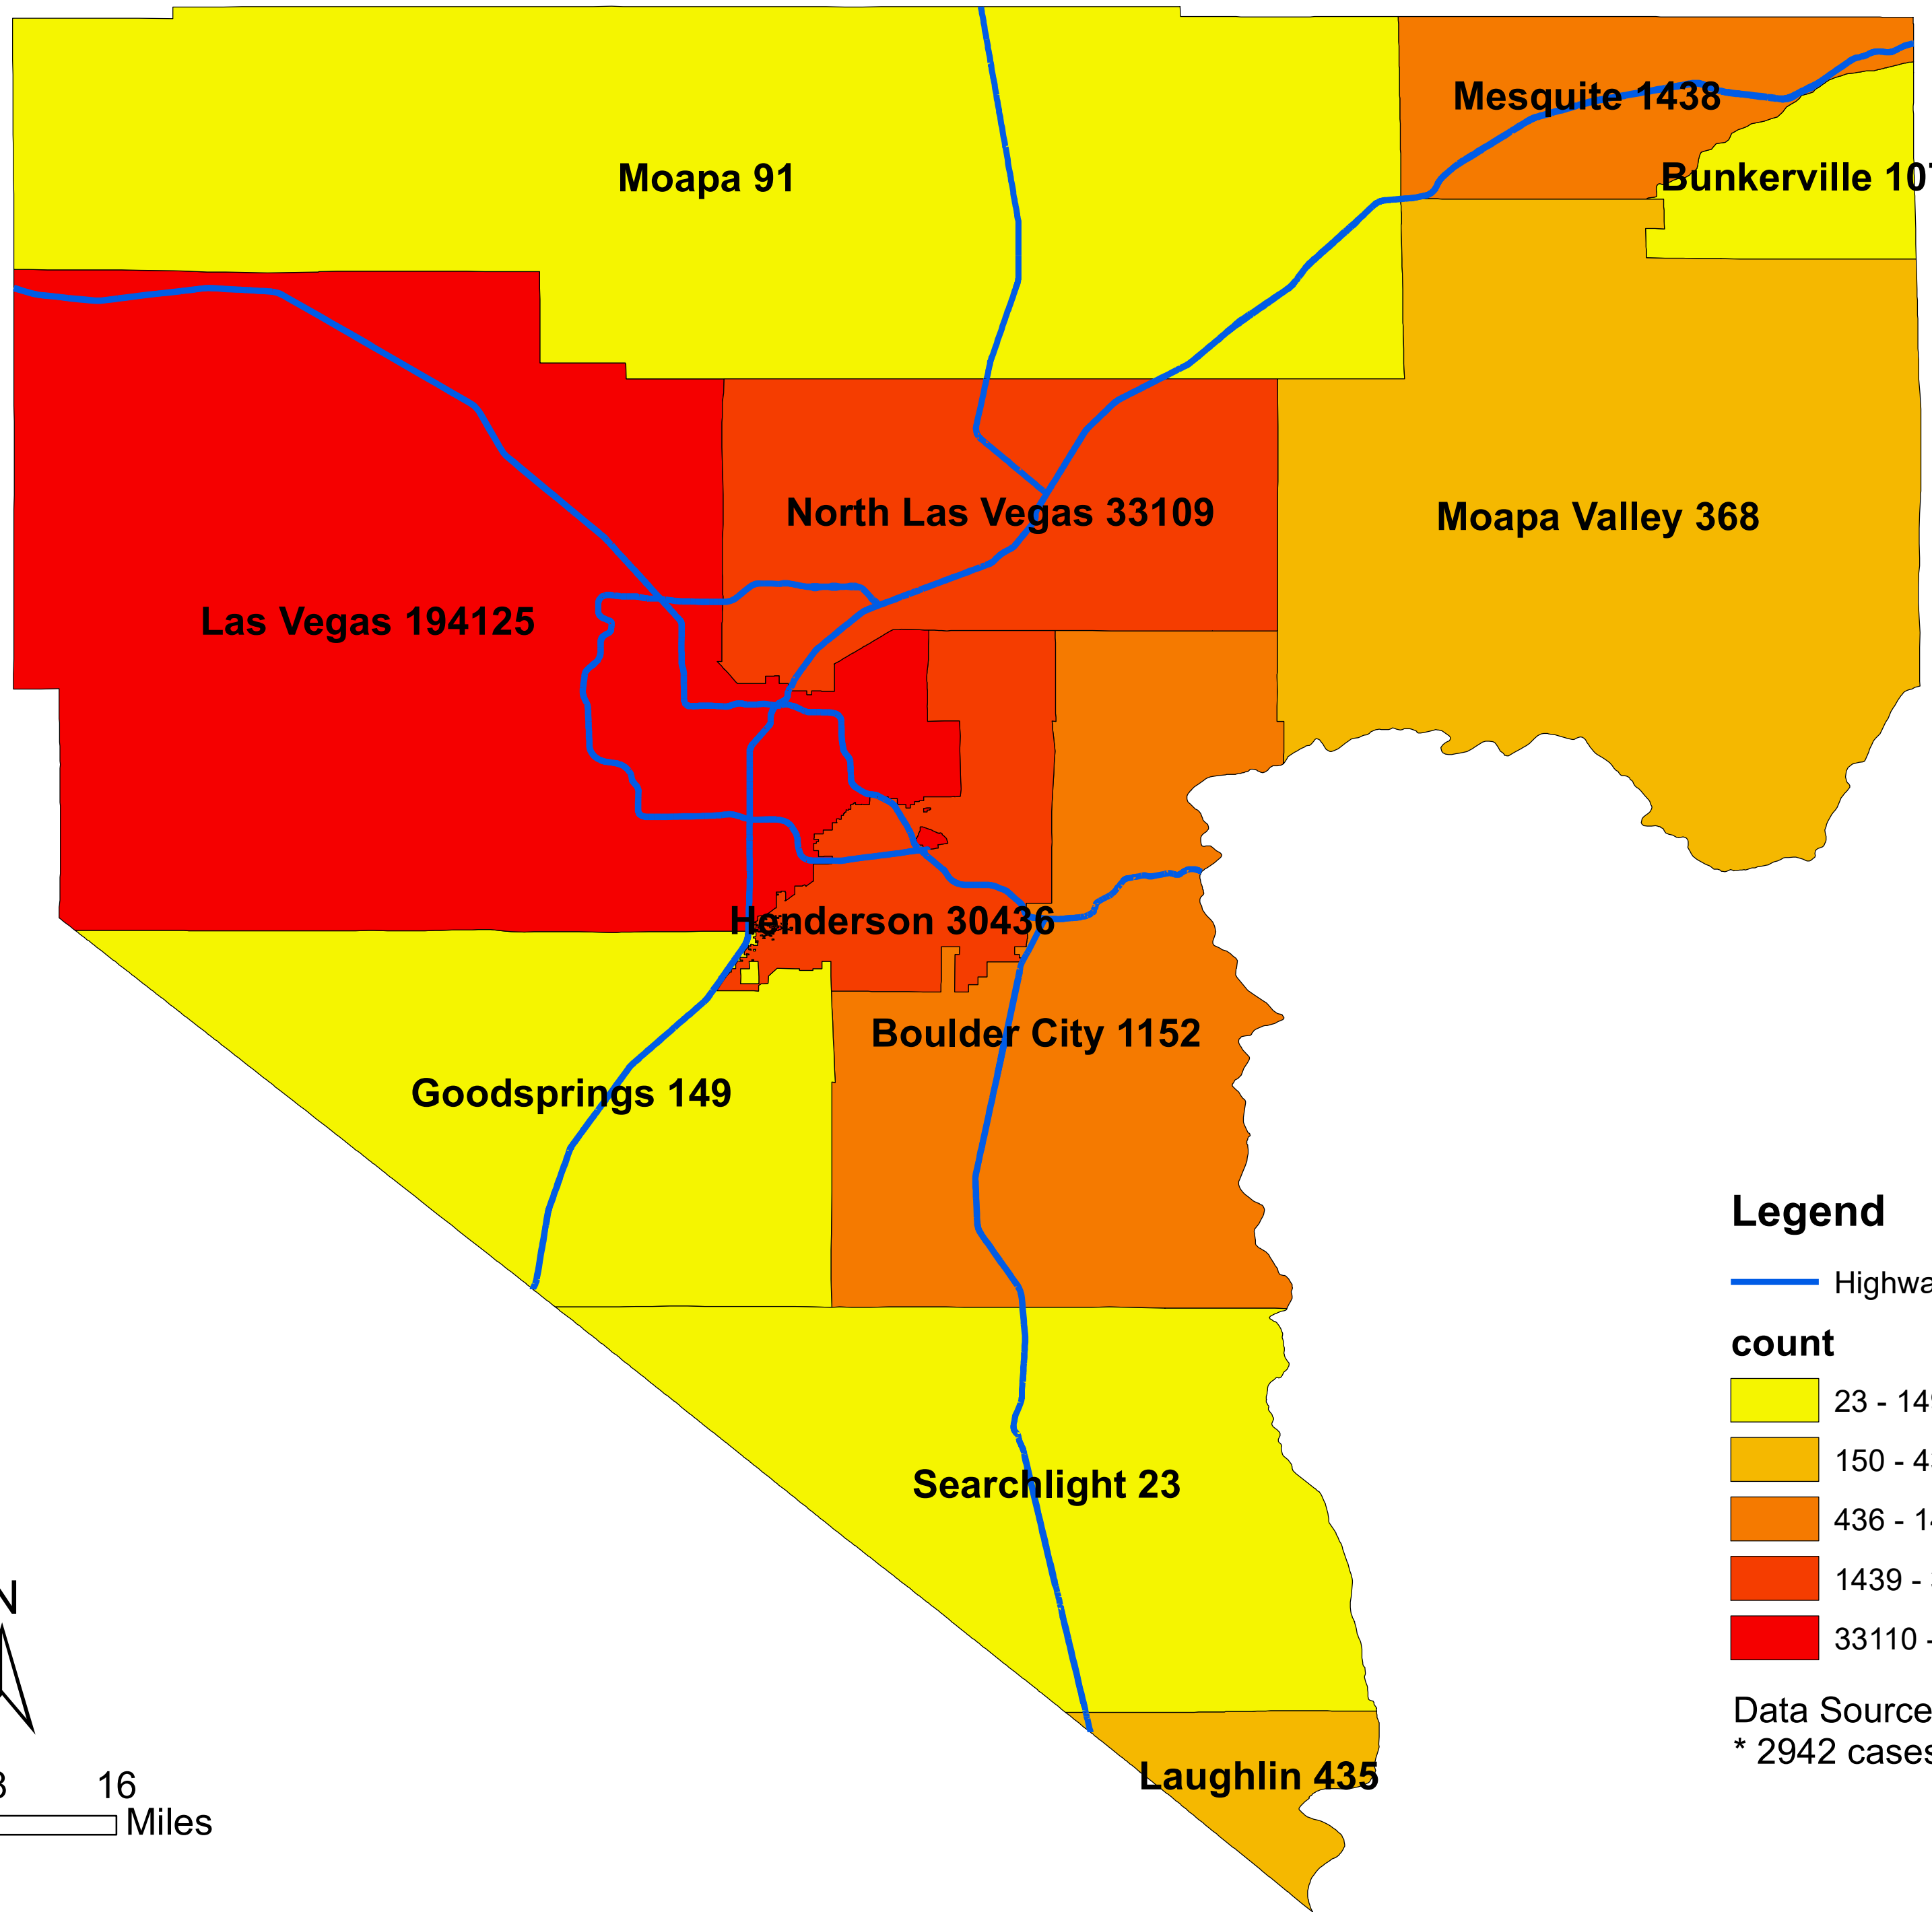

Number of COVID-19 cases by city in Clark county (07.12.2021)

Legend

— Highway

count

- 23 - 149
- 150 - 435
- 436 - 1438
- 1439 - 33109
- 33110 - 194125

Data Source: SNHD

* 2942 cases without city information

0 4 8 16 Miles