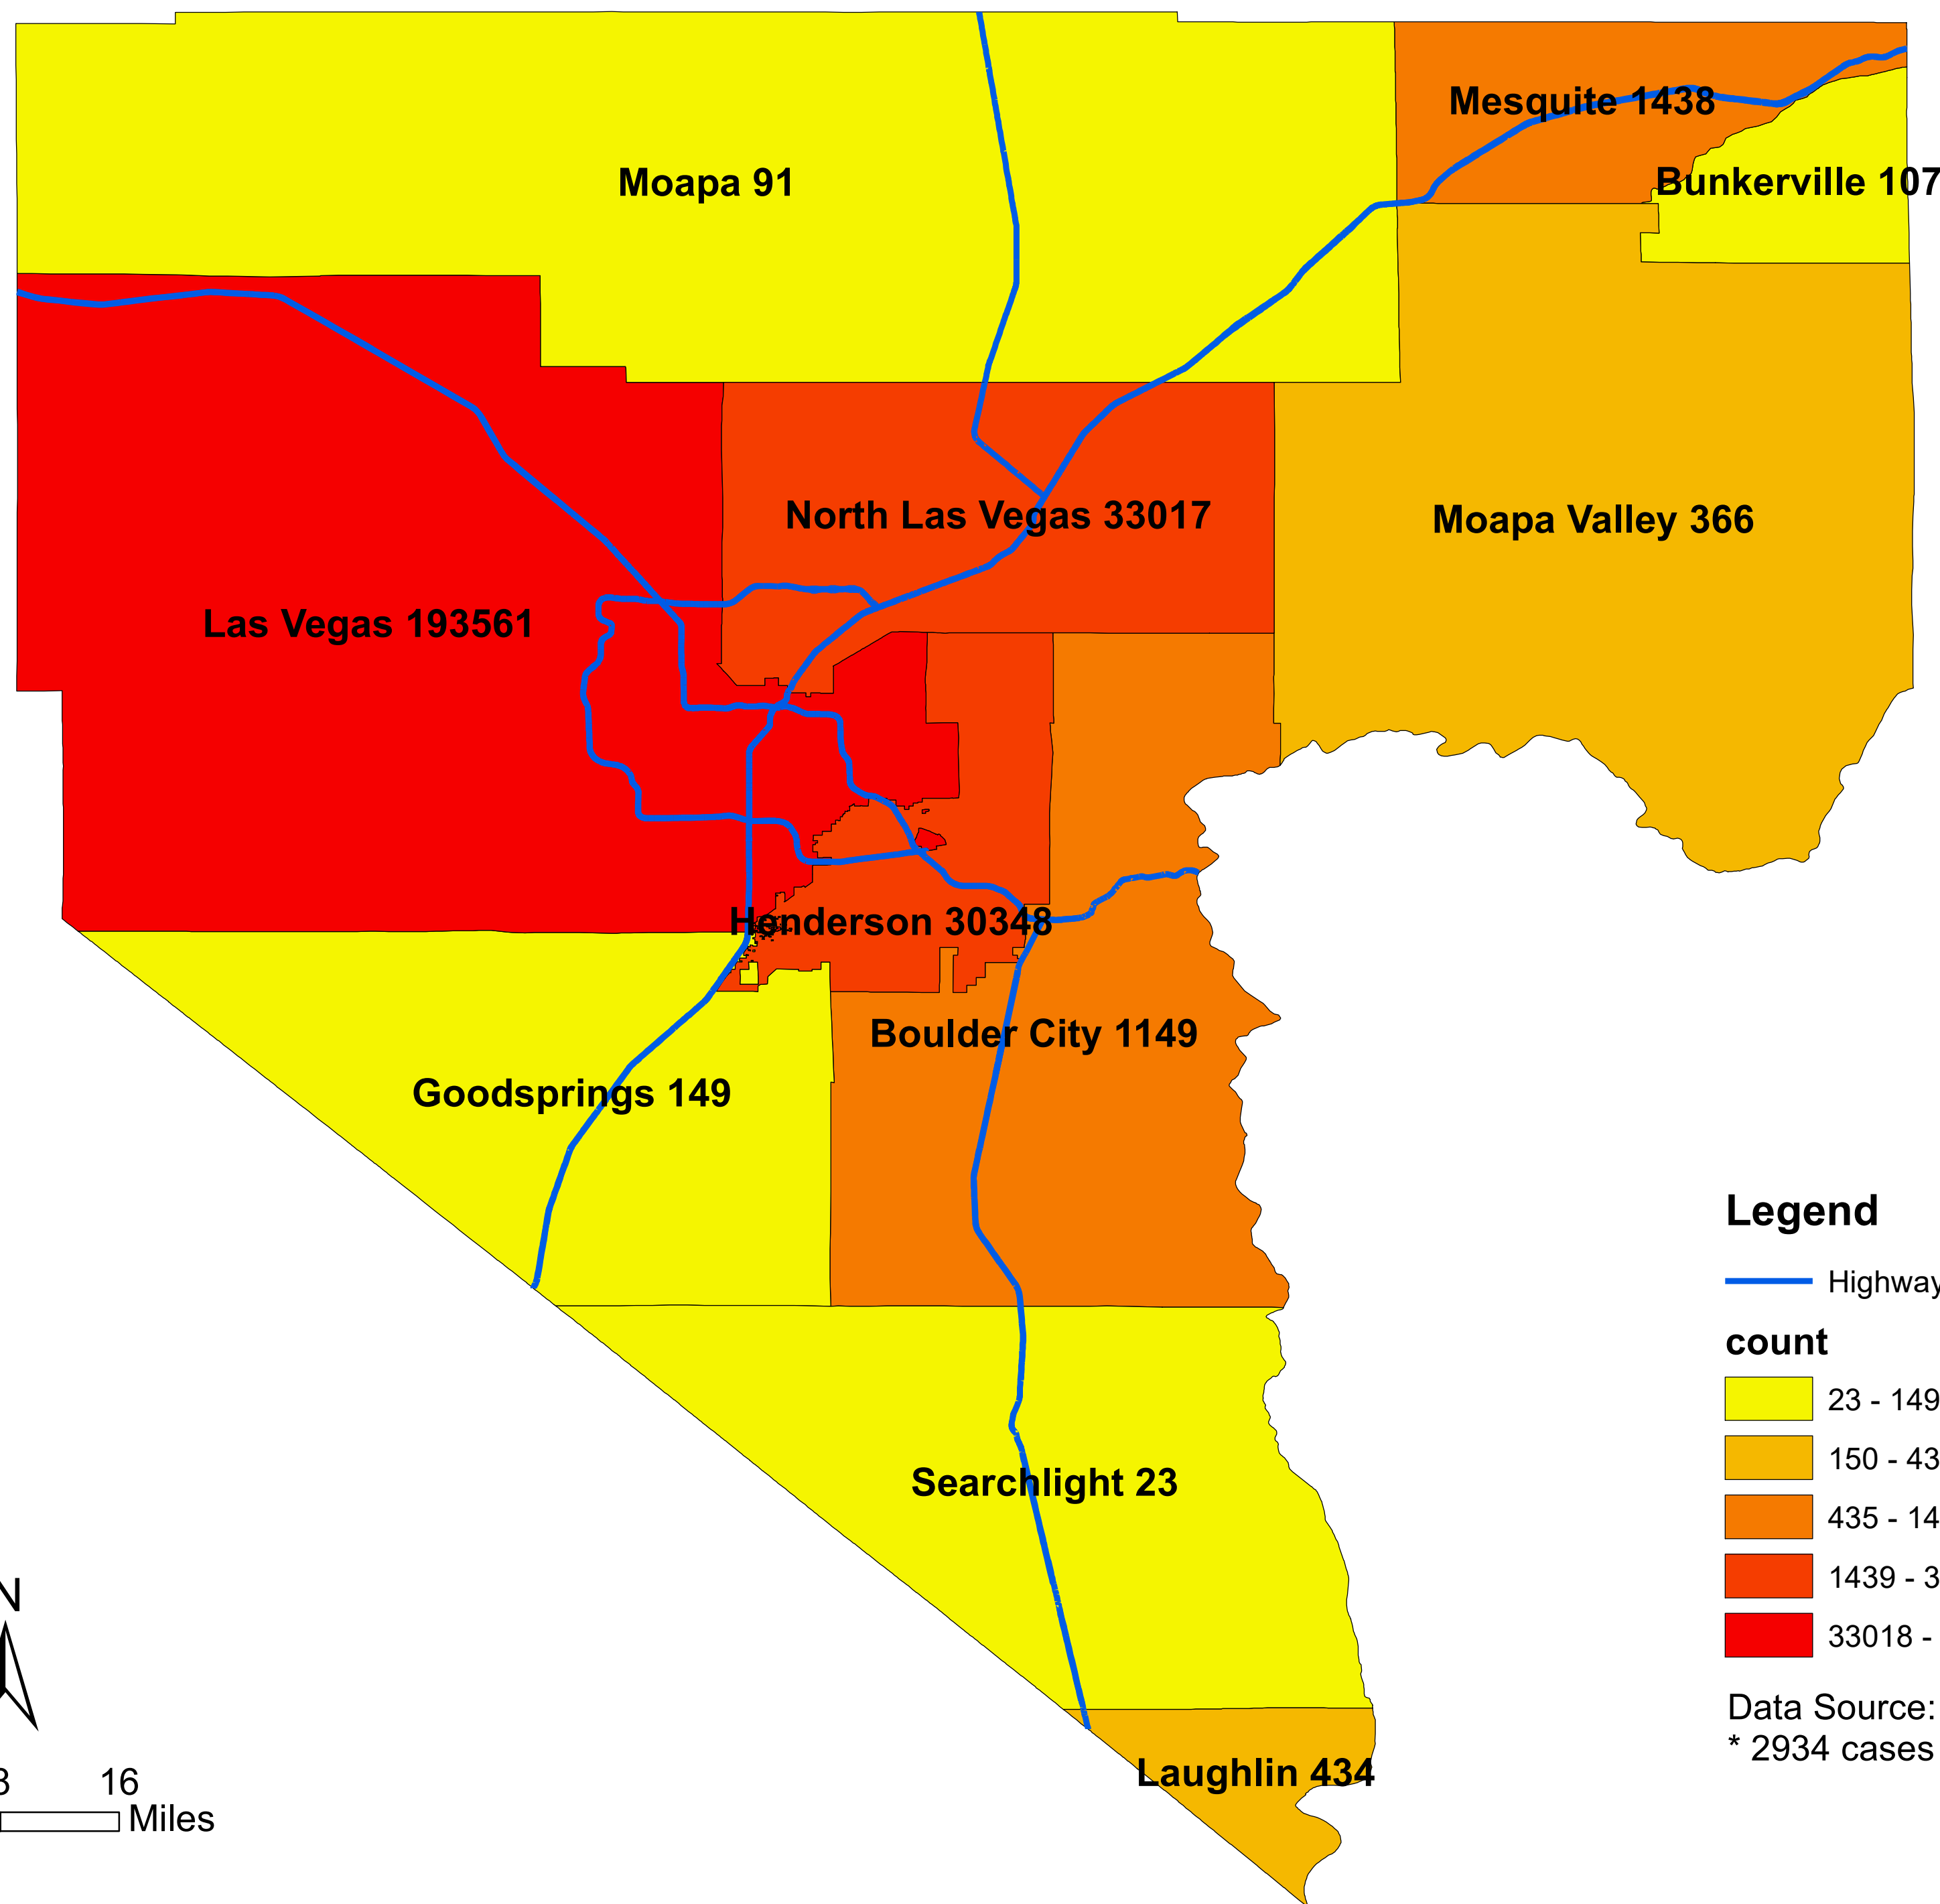

Number of COVID-19 cases by city in Clark county (07.11.2021)

Legend

— Highway

count

- 23 - 149
- 150 - 434
- 435 - 1438
- 1439 - 33017
- 33018 - 193561

Data Source: SNHD
* 2934 cases without city information