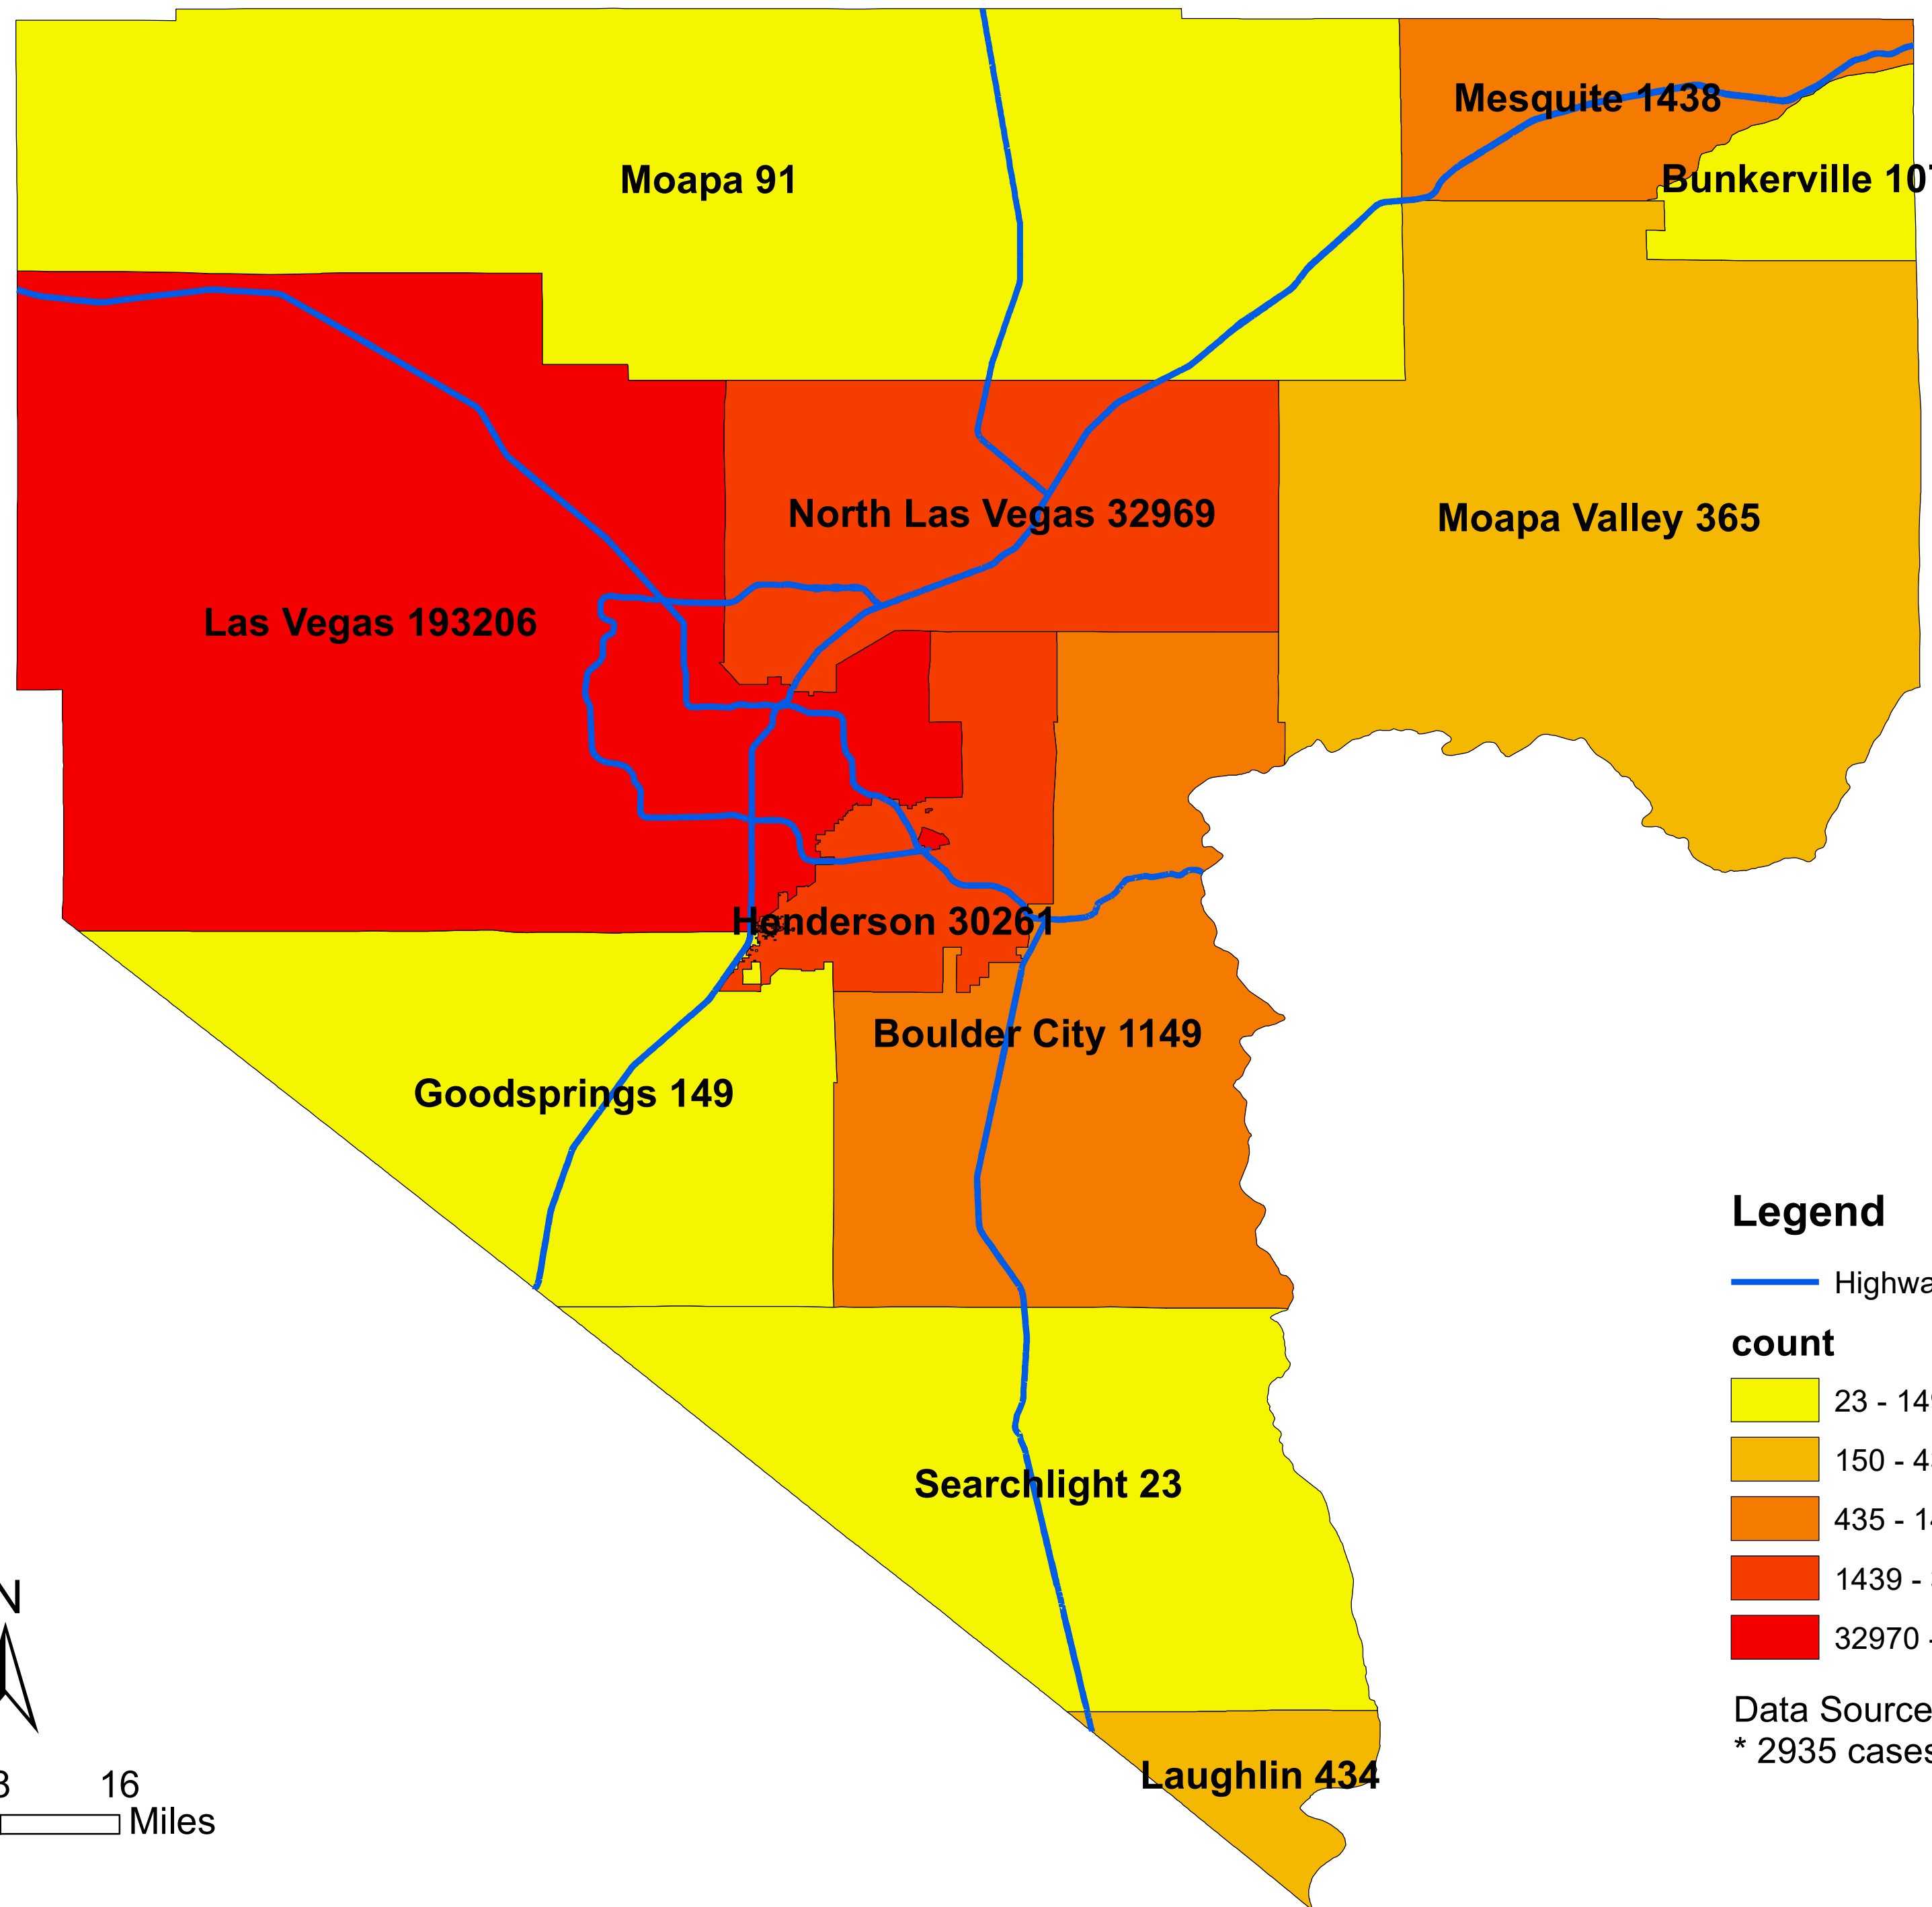

Number of COVID-19 cases by city in Clark county (07.10.2021)

Legend

— Highway

count

- 23 - 149
- 150 - 434
- 435 - 1438
- 1439 - 32969
- 32970 - 193206

Data Source: SNHD

* 2935 cases without city information

0 4 8 16 Miles