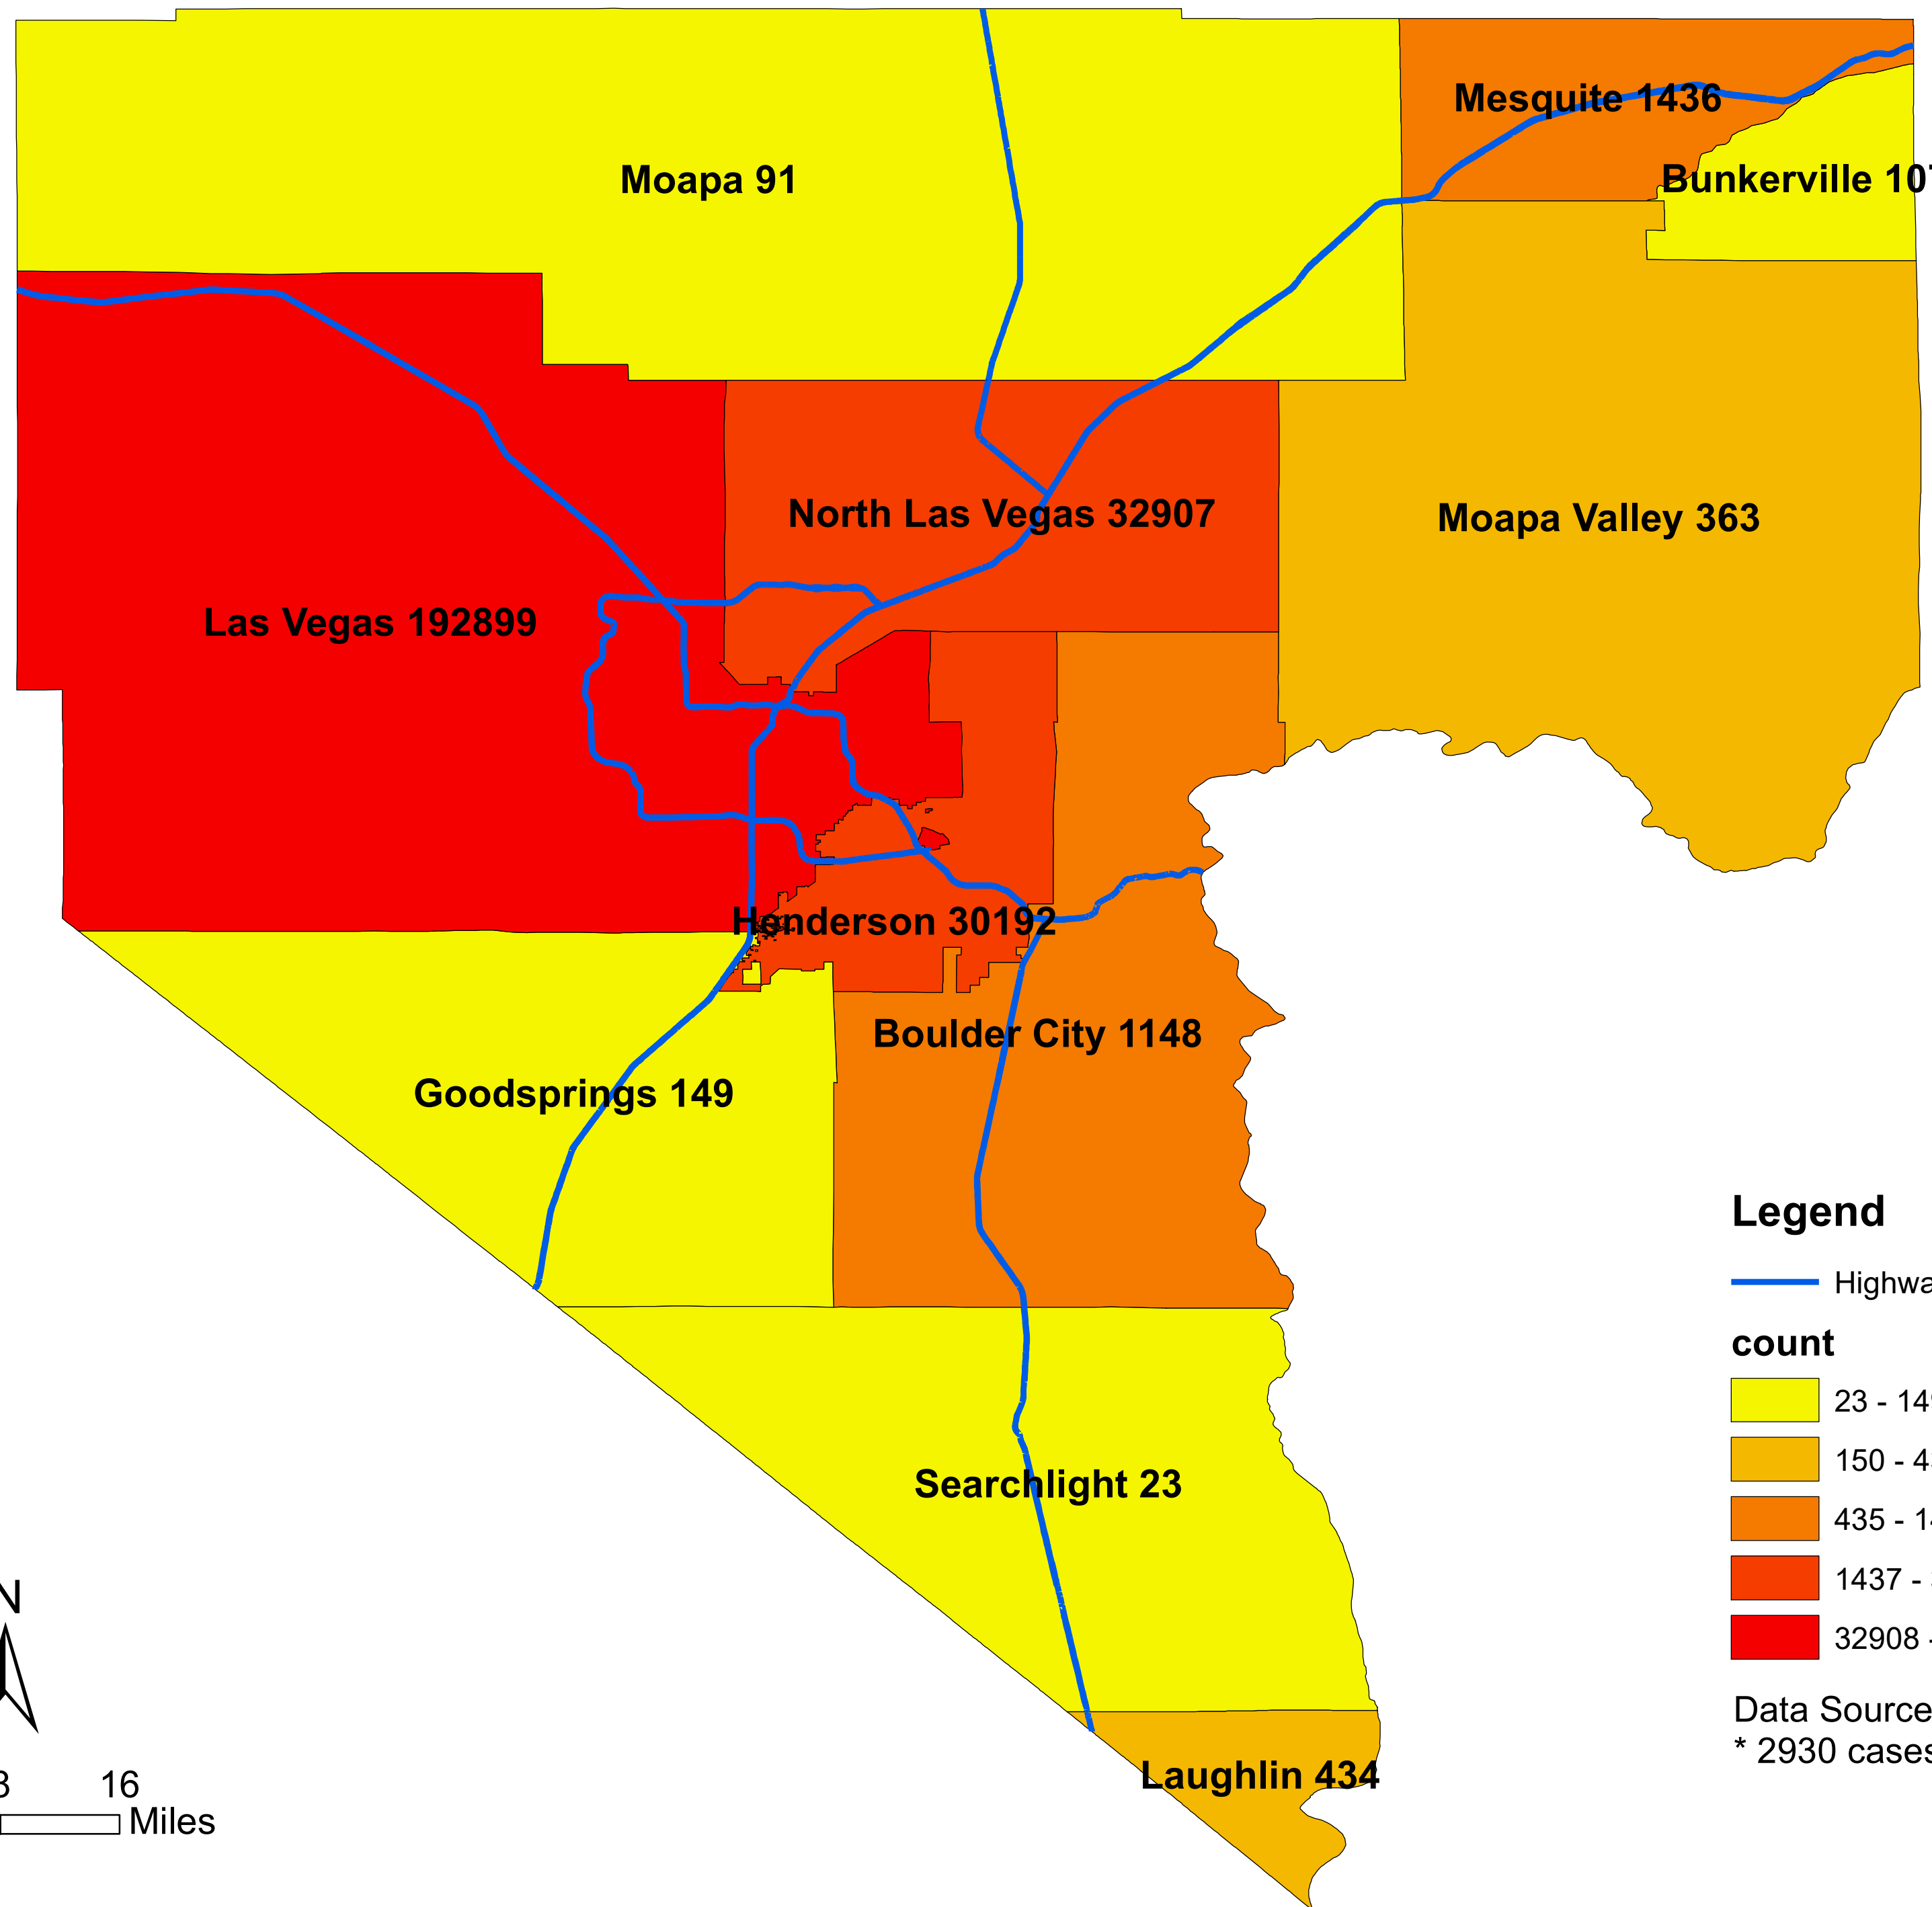

Number of COVID-19 cases by city in Clark county (07.09.2021)

Legend

— Highway

count

- 23 - 149
- 150 - 434
- 435 - 1436
- 1437 - 32907
- 32908 - 192899

Data Source: SNHD

* 2930 cases without city information

0 4 8 16 Miles