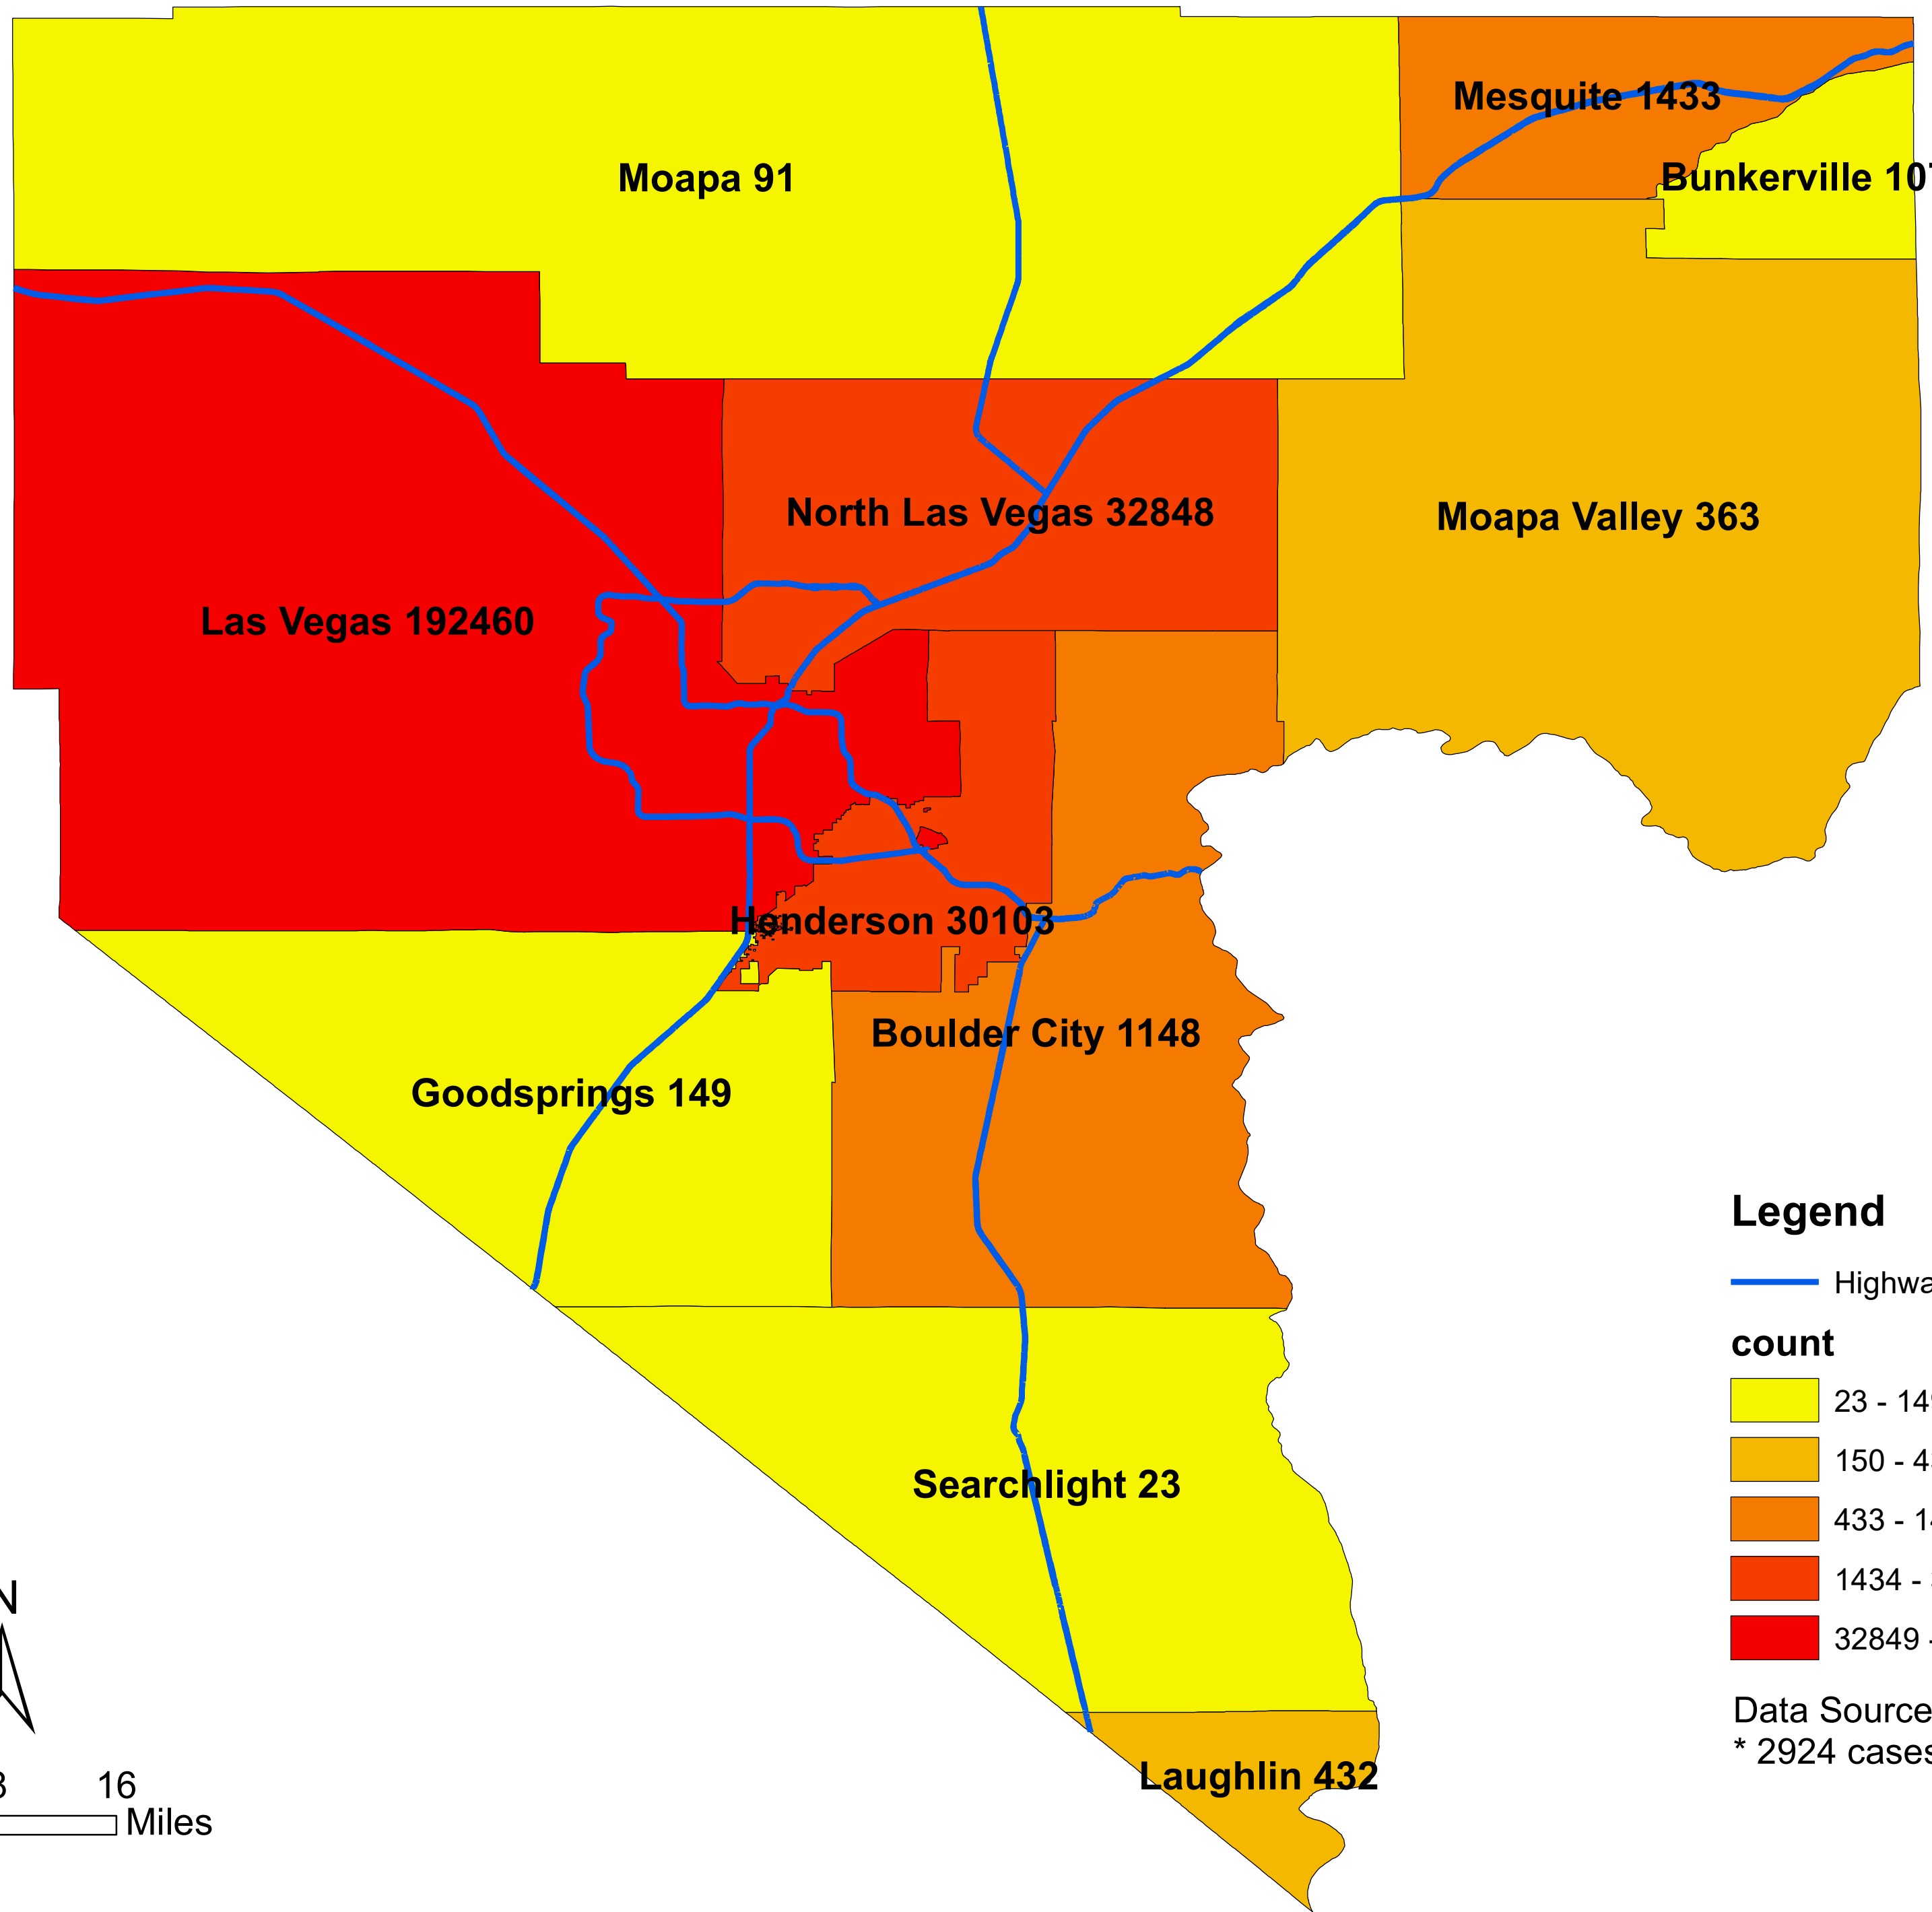

Number of COVID-19 cases by city in Clark county (07.08.2021)

Legend

— Highway

count

Data Source: SNHD

* 2924 cases without city information

0 4 8 16 Miles