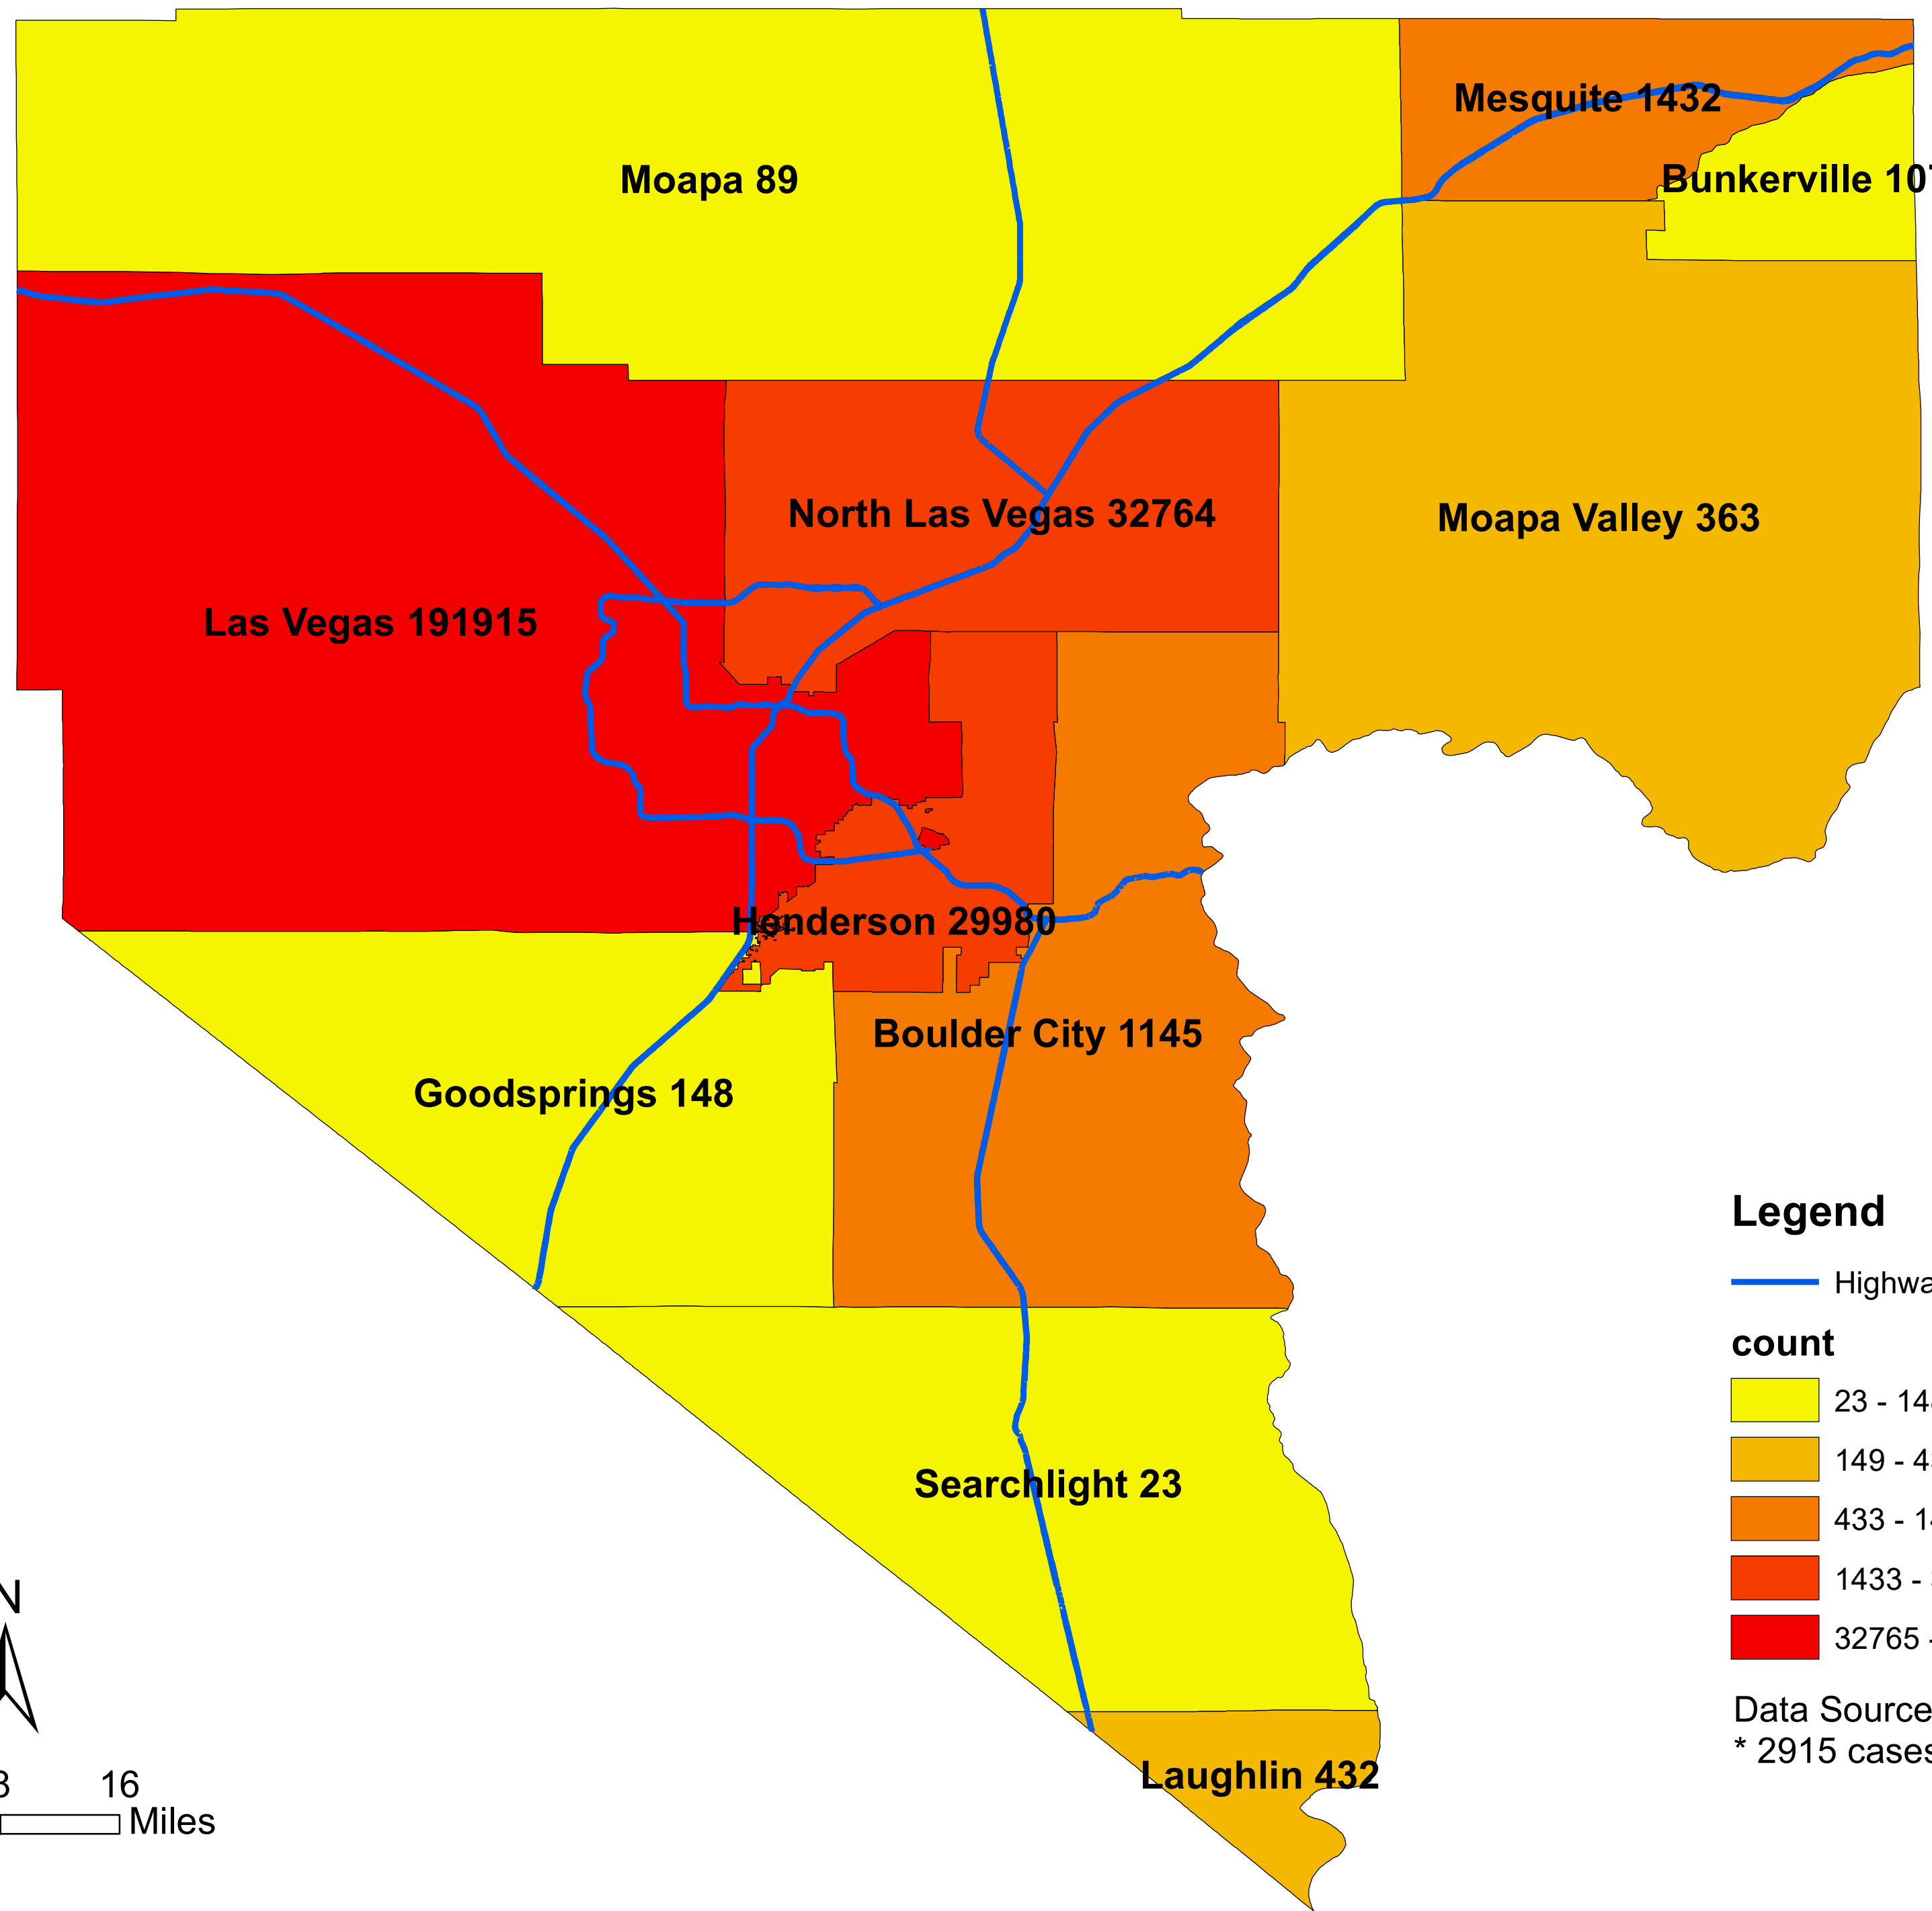

# Number of COVID-19 cases by city in Clark county (07.07.2021)

## Legend

— Highway

### count

- 23 - 148
- 149 - 432
- 433 - 1432
- 1433 - 32764
- 32765 - 191915

Data Source: SNHD

\* 2915 cases without city information

0 4 8 16 Miles