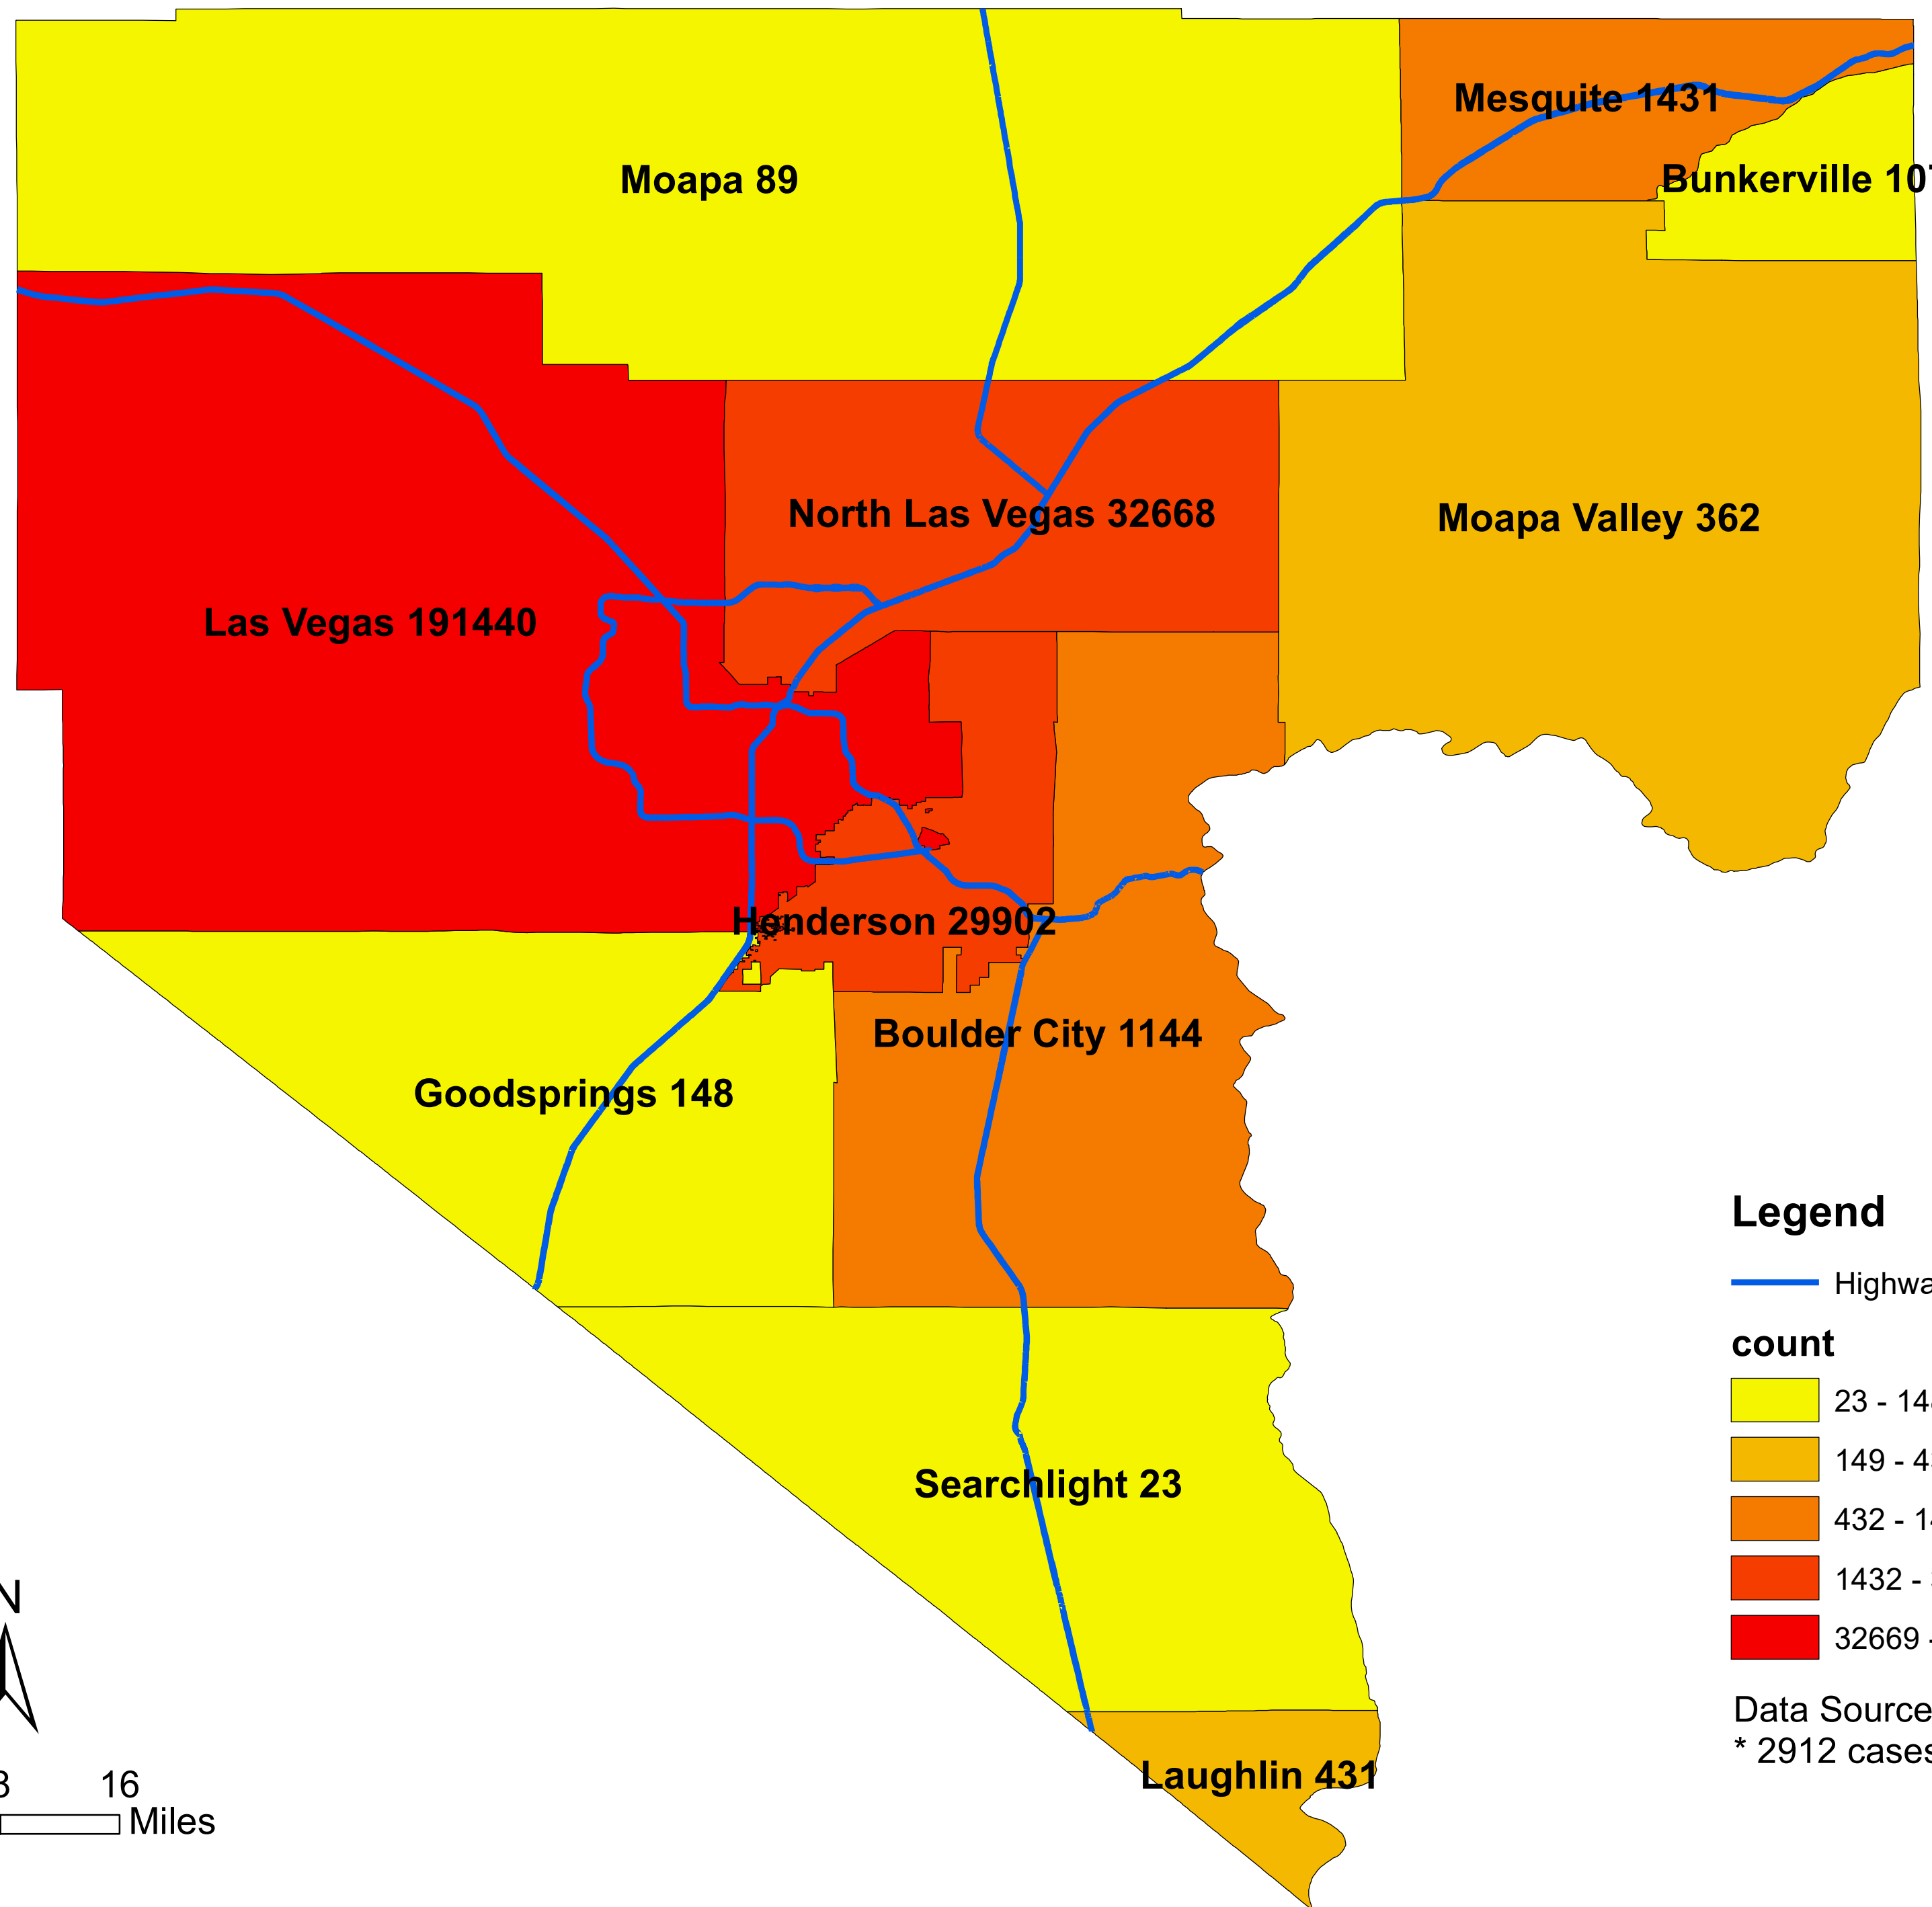

# Number of COVID-19 cases by city in Clark county (07.06.2021)

## Legend

— Highway

### count

- 23 - 148
- 149 - 431
- 432 - 1431
- 1432 - 32668
- 32669 - 191440

Data Source: SNHD

\* 2912 cases without city information

0 4 8 16 Miles