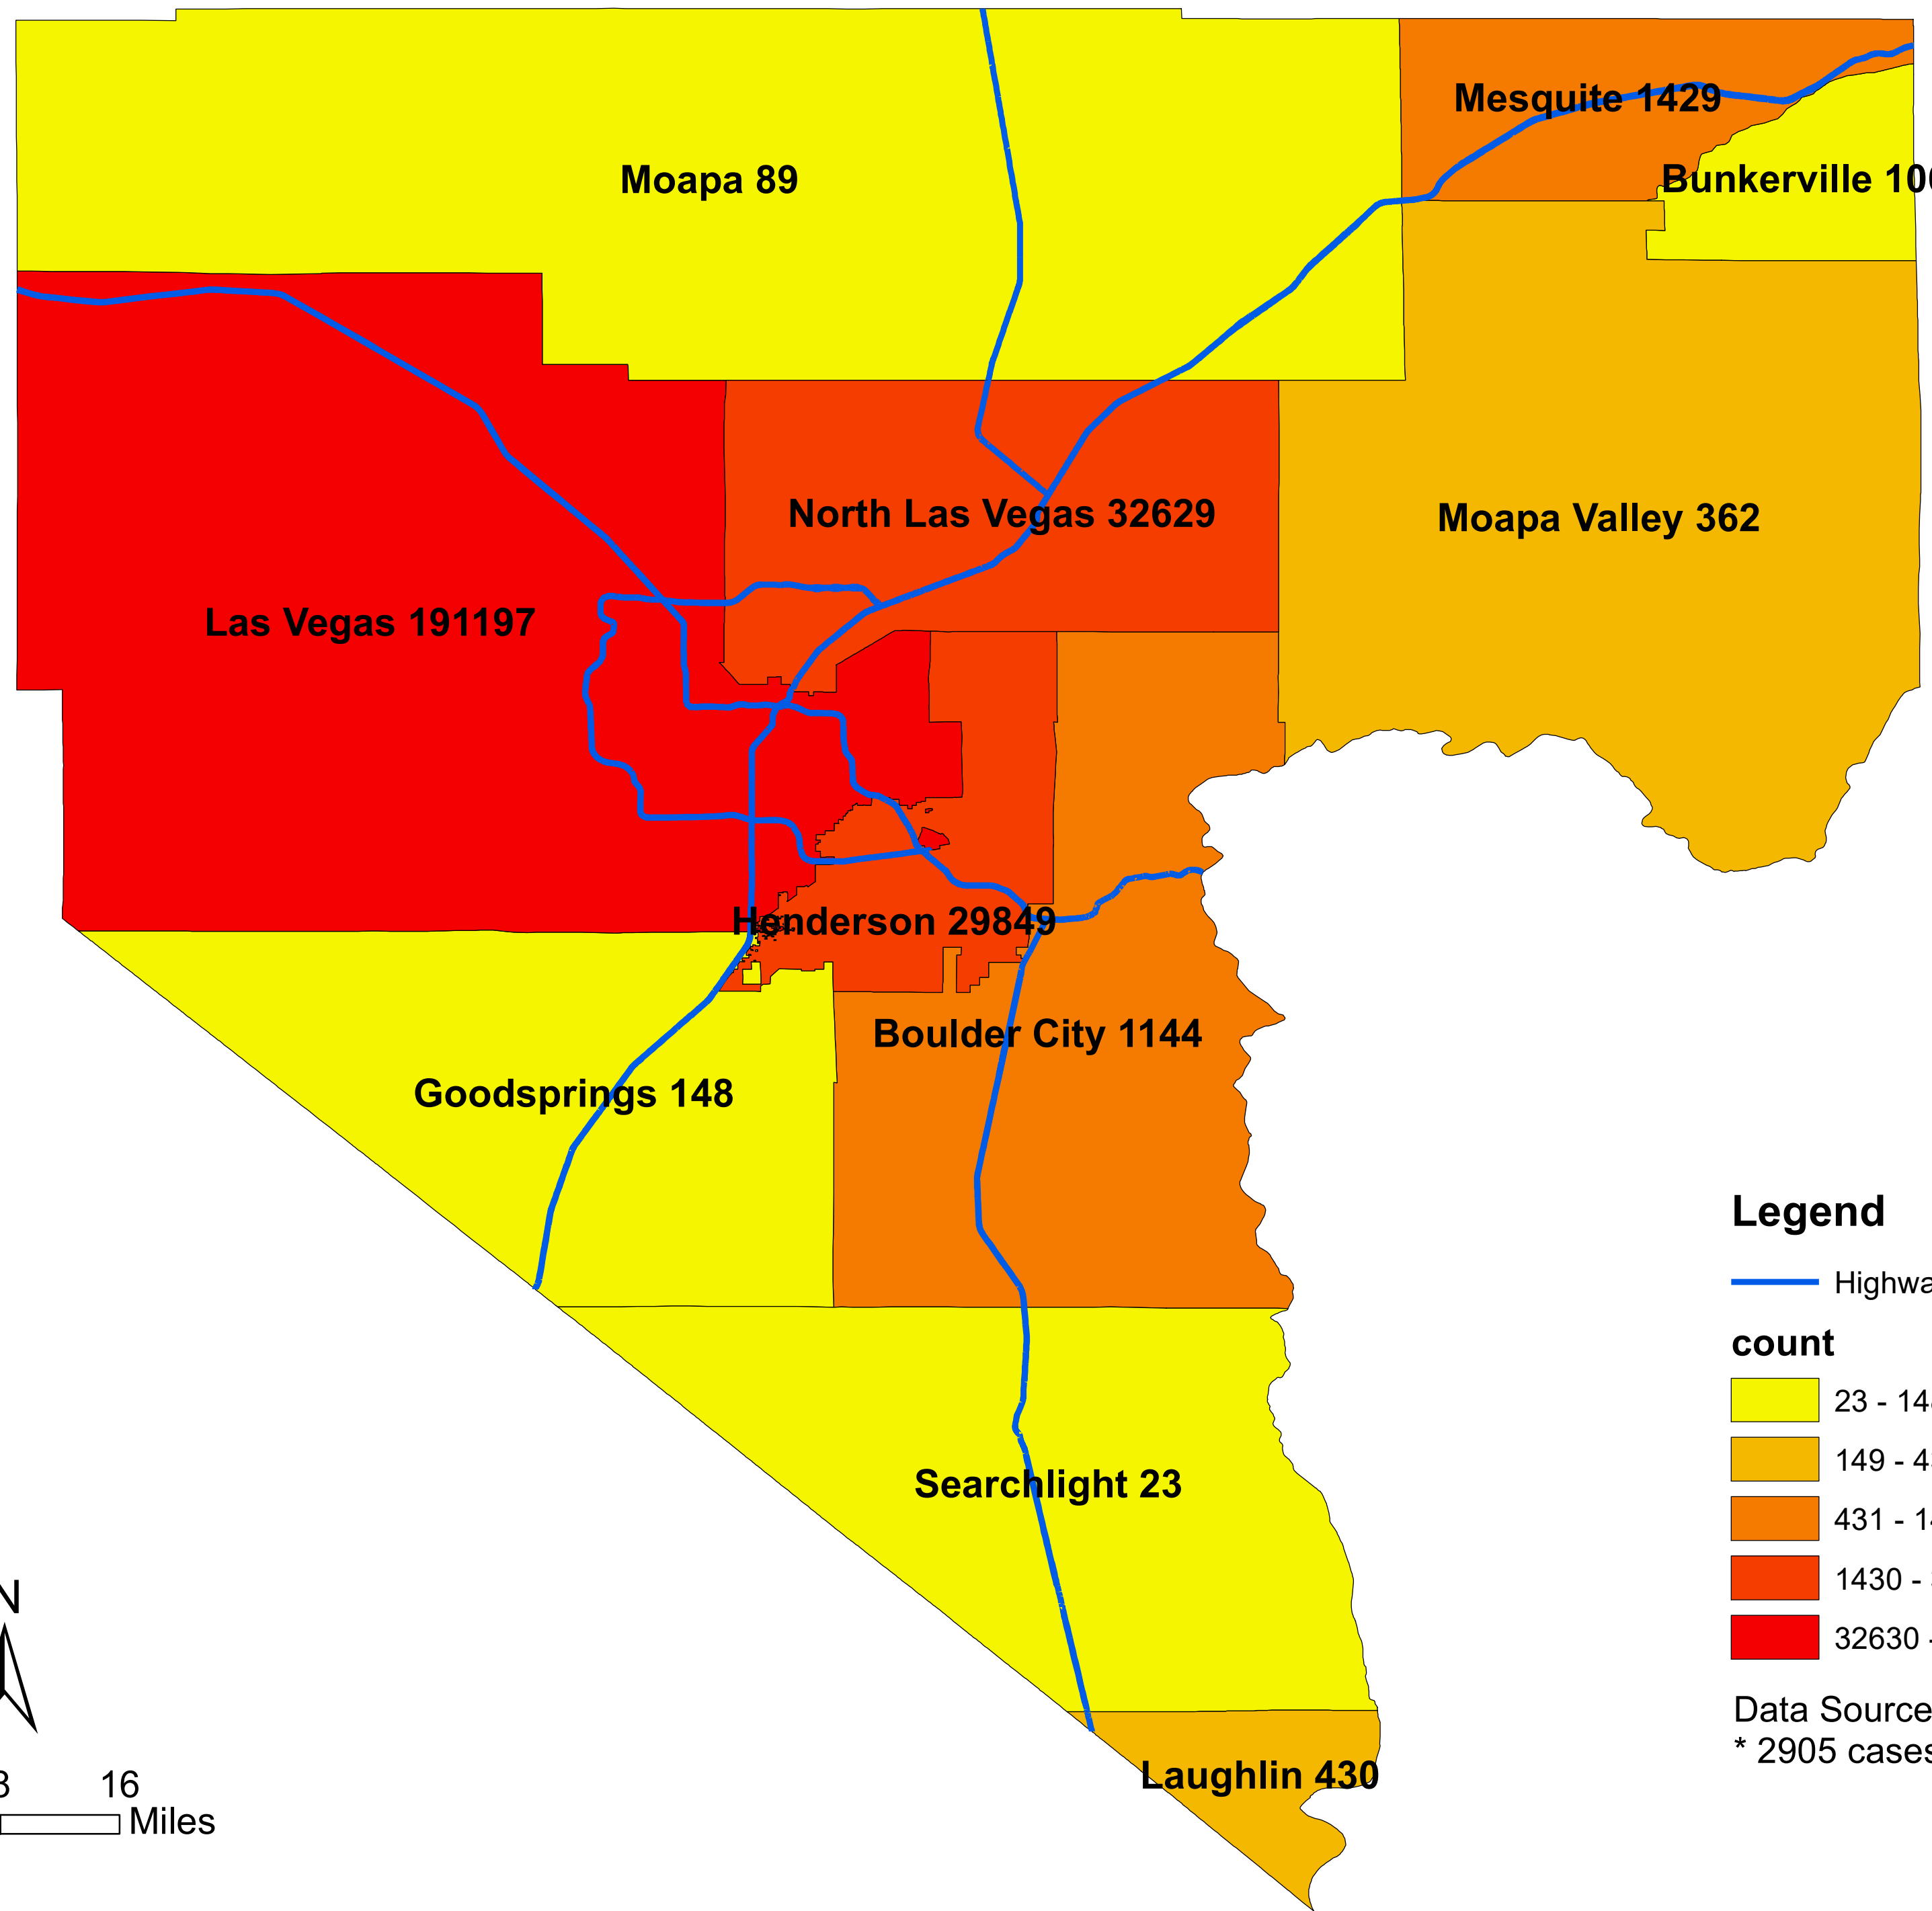

# Number of COVID-19 cases by city in Clark county (07.05.2021)

## Legend

— Highway

### count

Data Source: SNHD

\* 2905 cases without city information

0 4 8 16 Miles