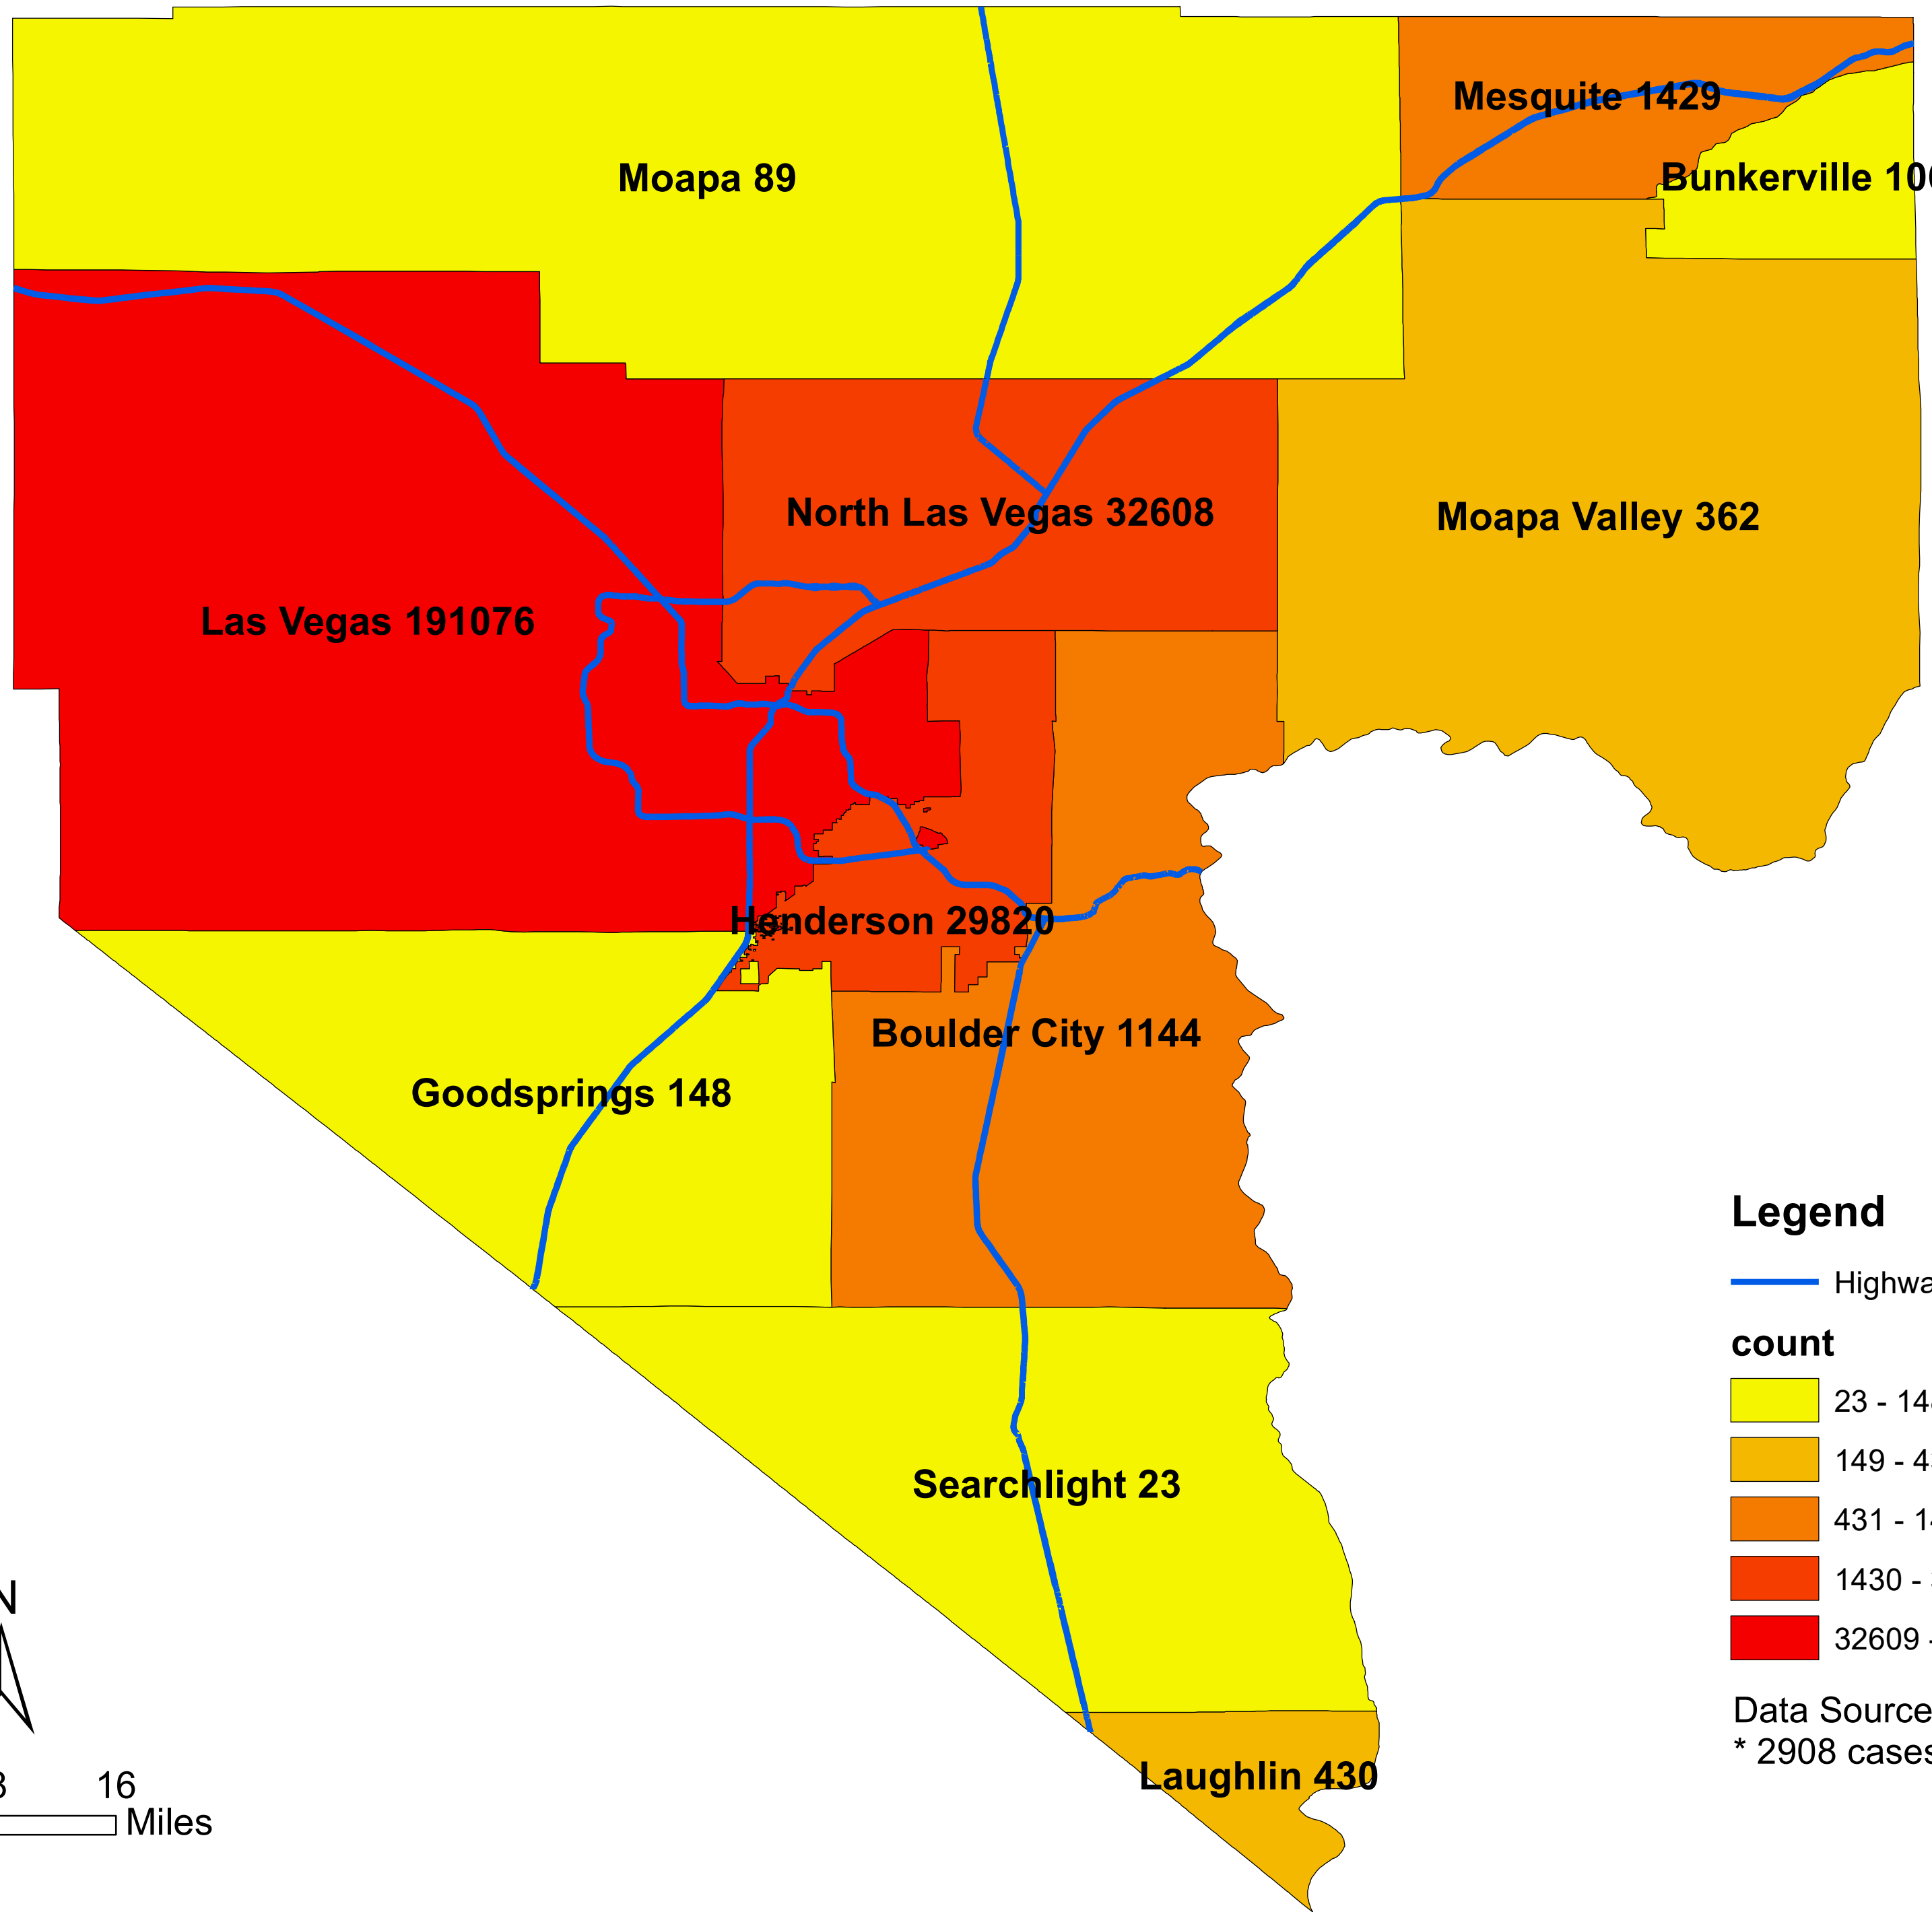

Number of COVID-19 cases by city in Clark county (07.04.2021)

Legend

— Highway

count

Data Source: SNHD

* 2908 cases without city information

0 4 8 16 Miles