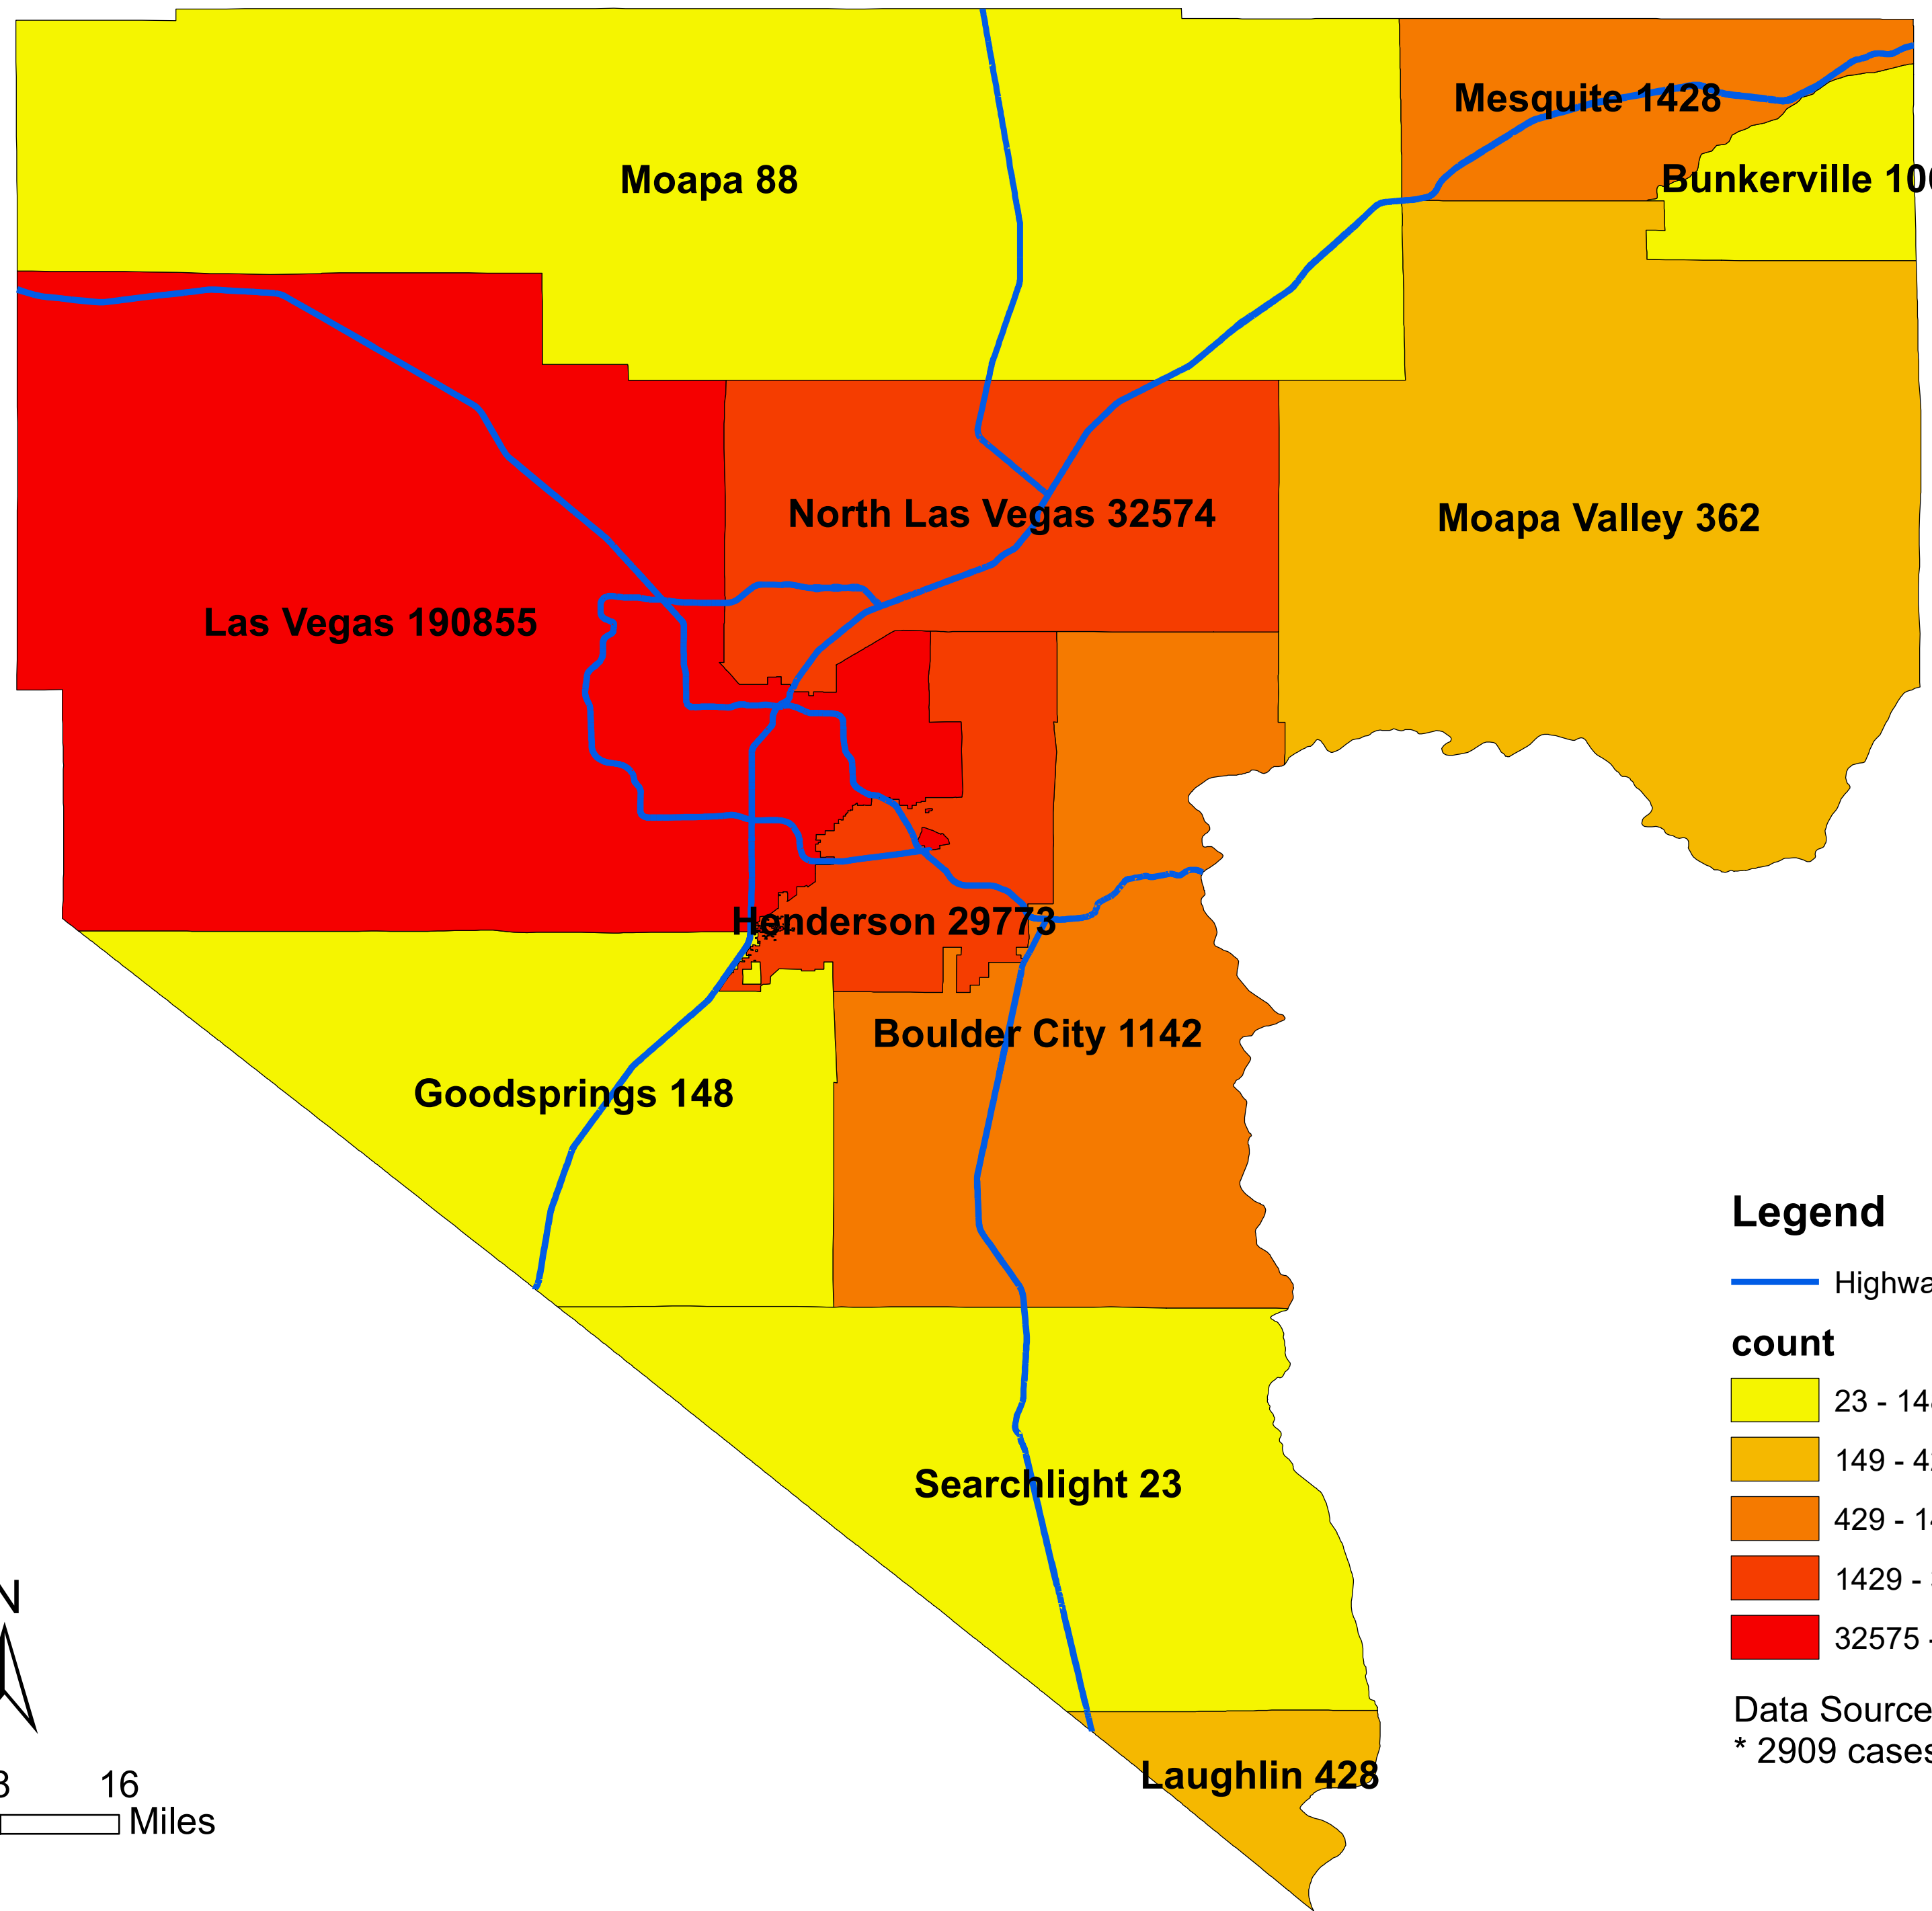

Number of COVID-19 cases by city in Clark county (07.03.2021)

Legend

— Highway

count

Data Source: SNHD

* 2909 cases without city information

0 4 8 16
Miles