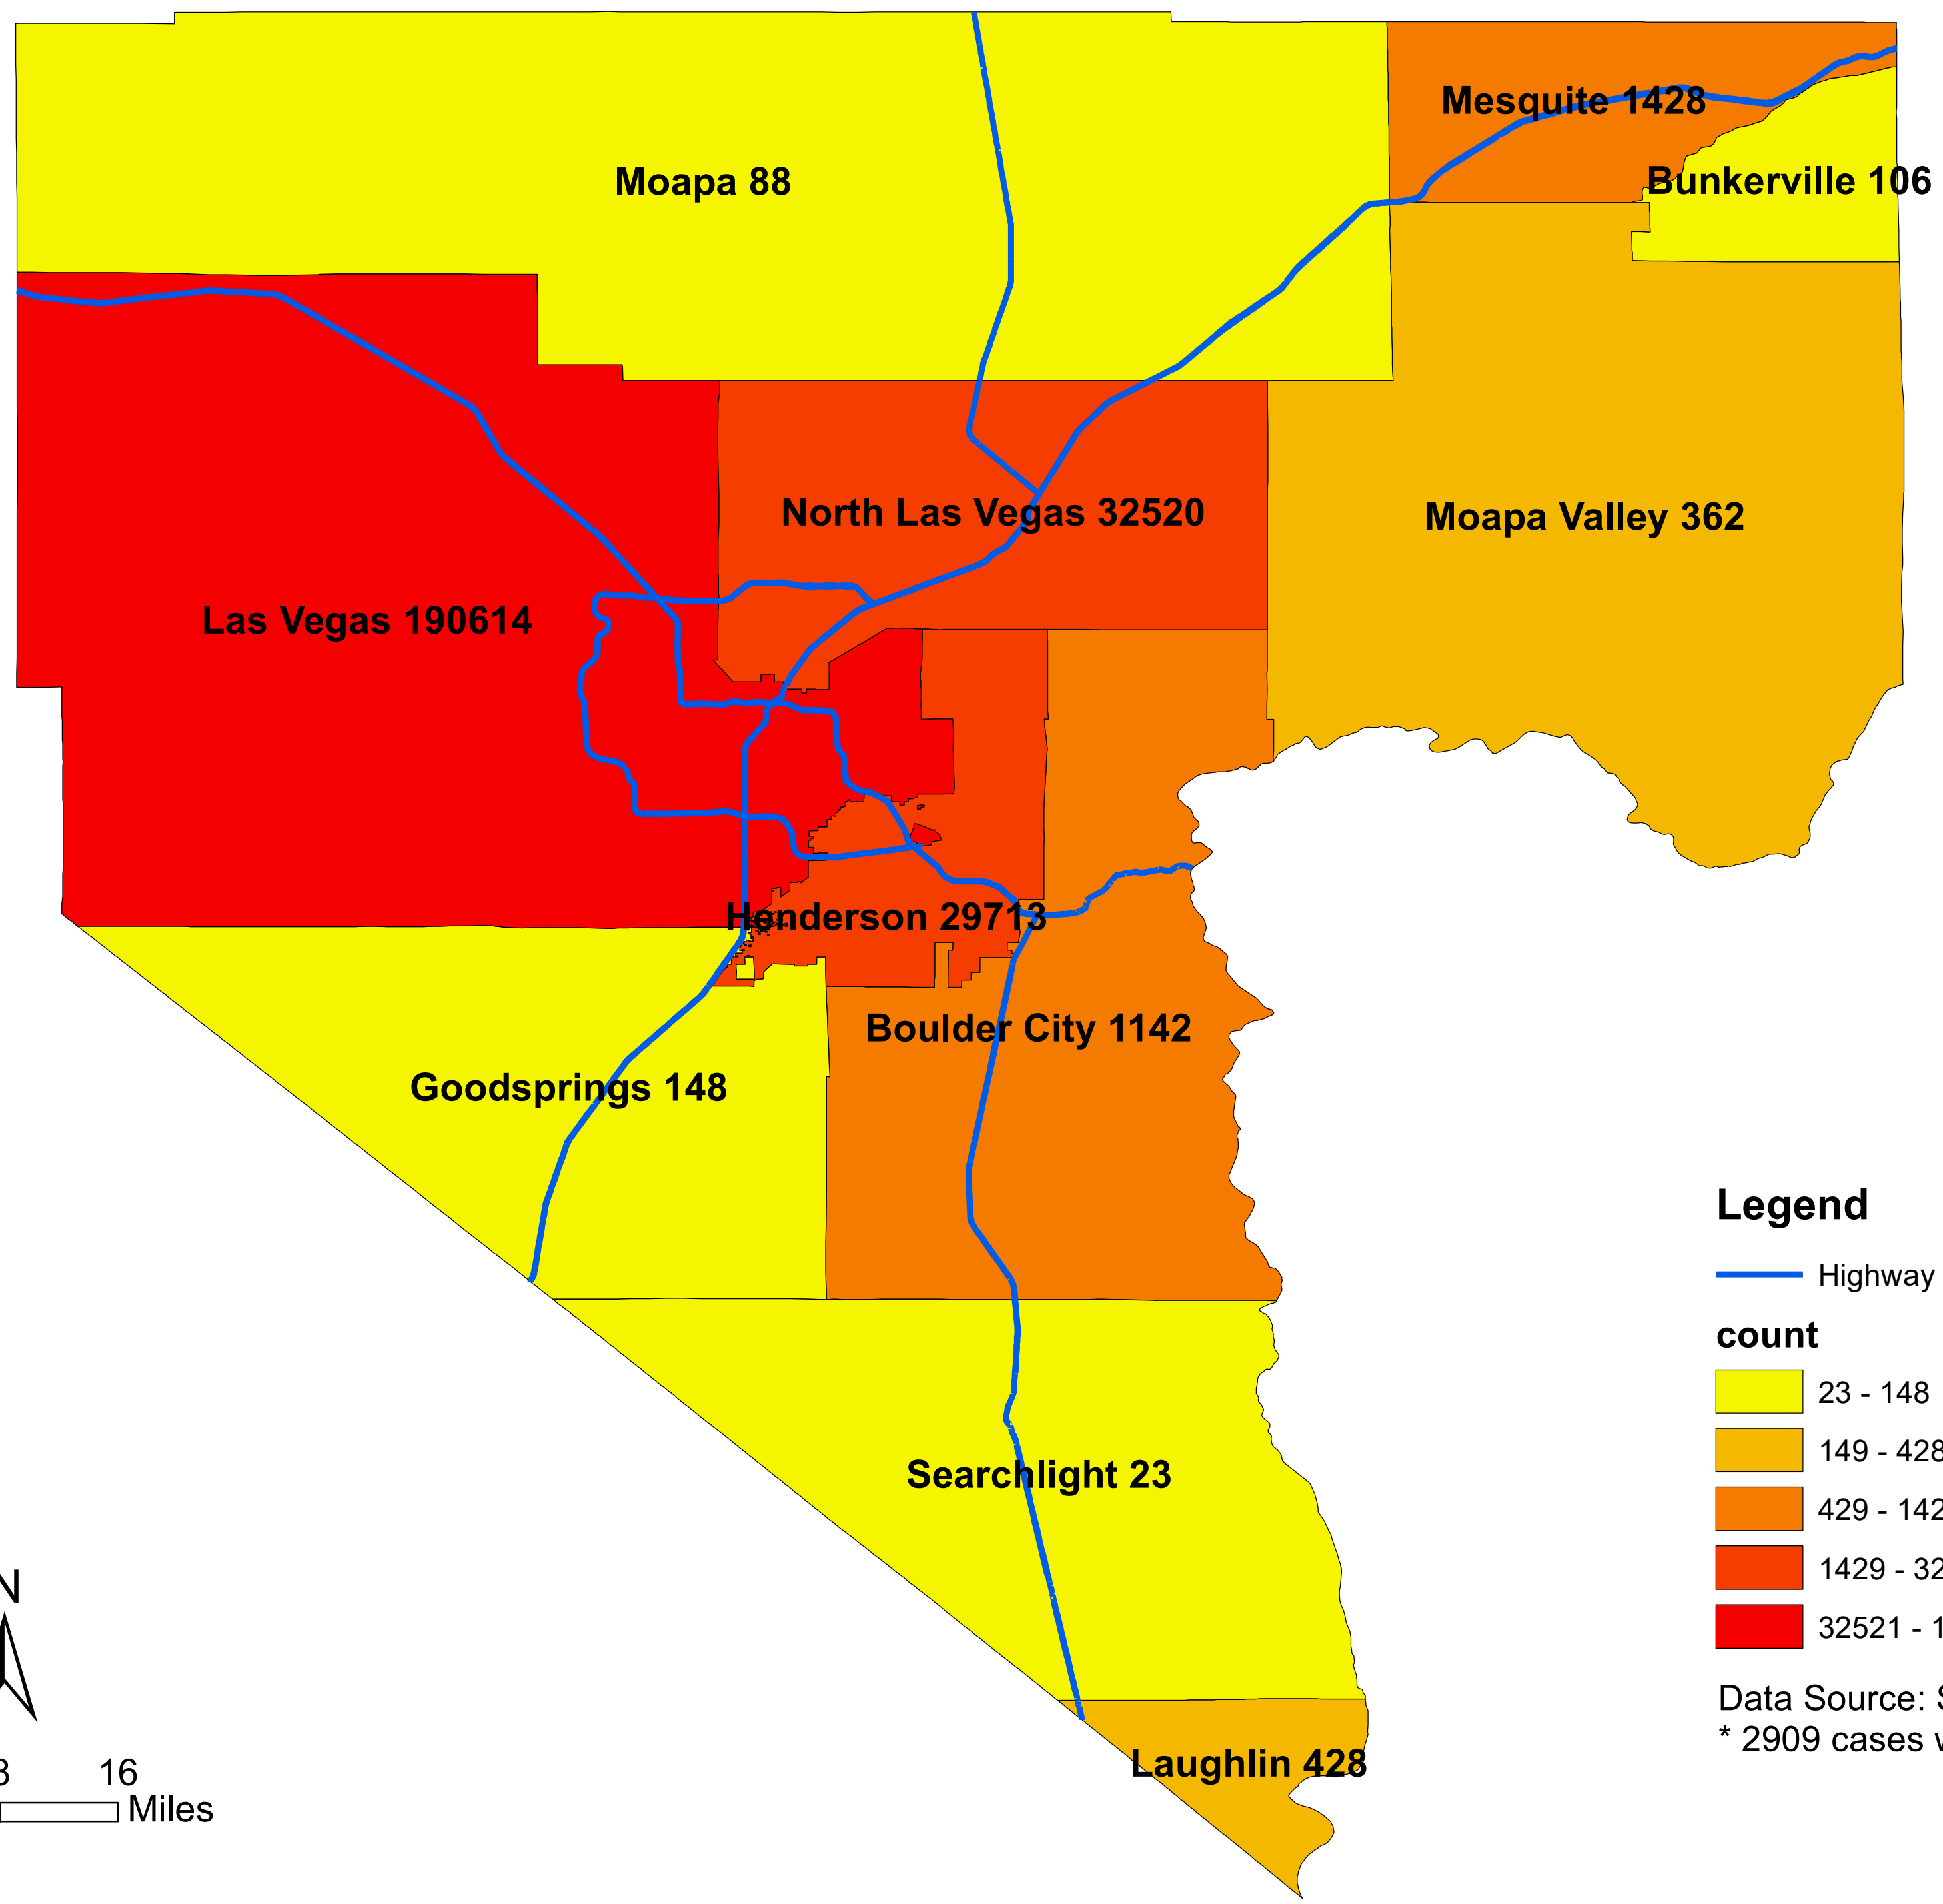

# Number of COVID-19 cases by city in Clark county (07.02.2021)

Data Source: SNHD  
\* 2909 cases without city information