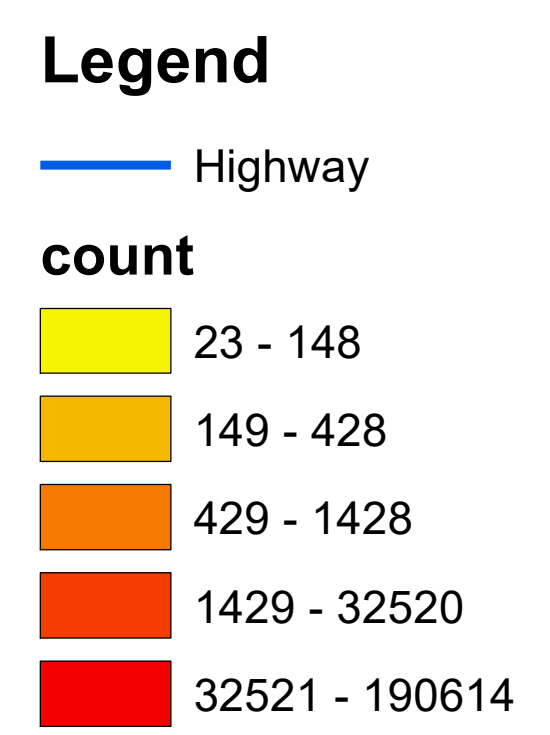

# Number of COVID-19 cases by city in Clark county (07.02.2021)

Data Source: SNHD  
\* 2909 cases without city information