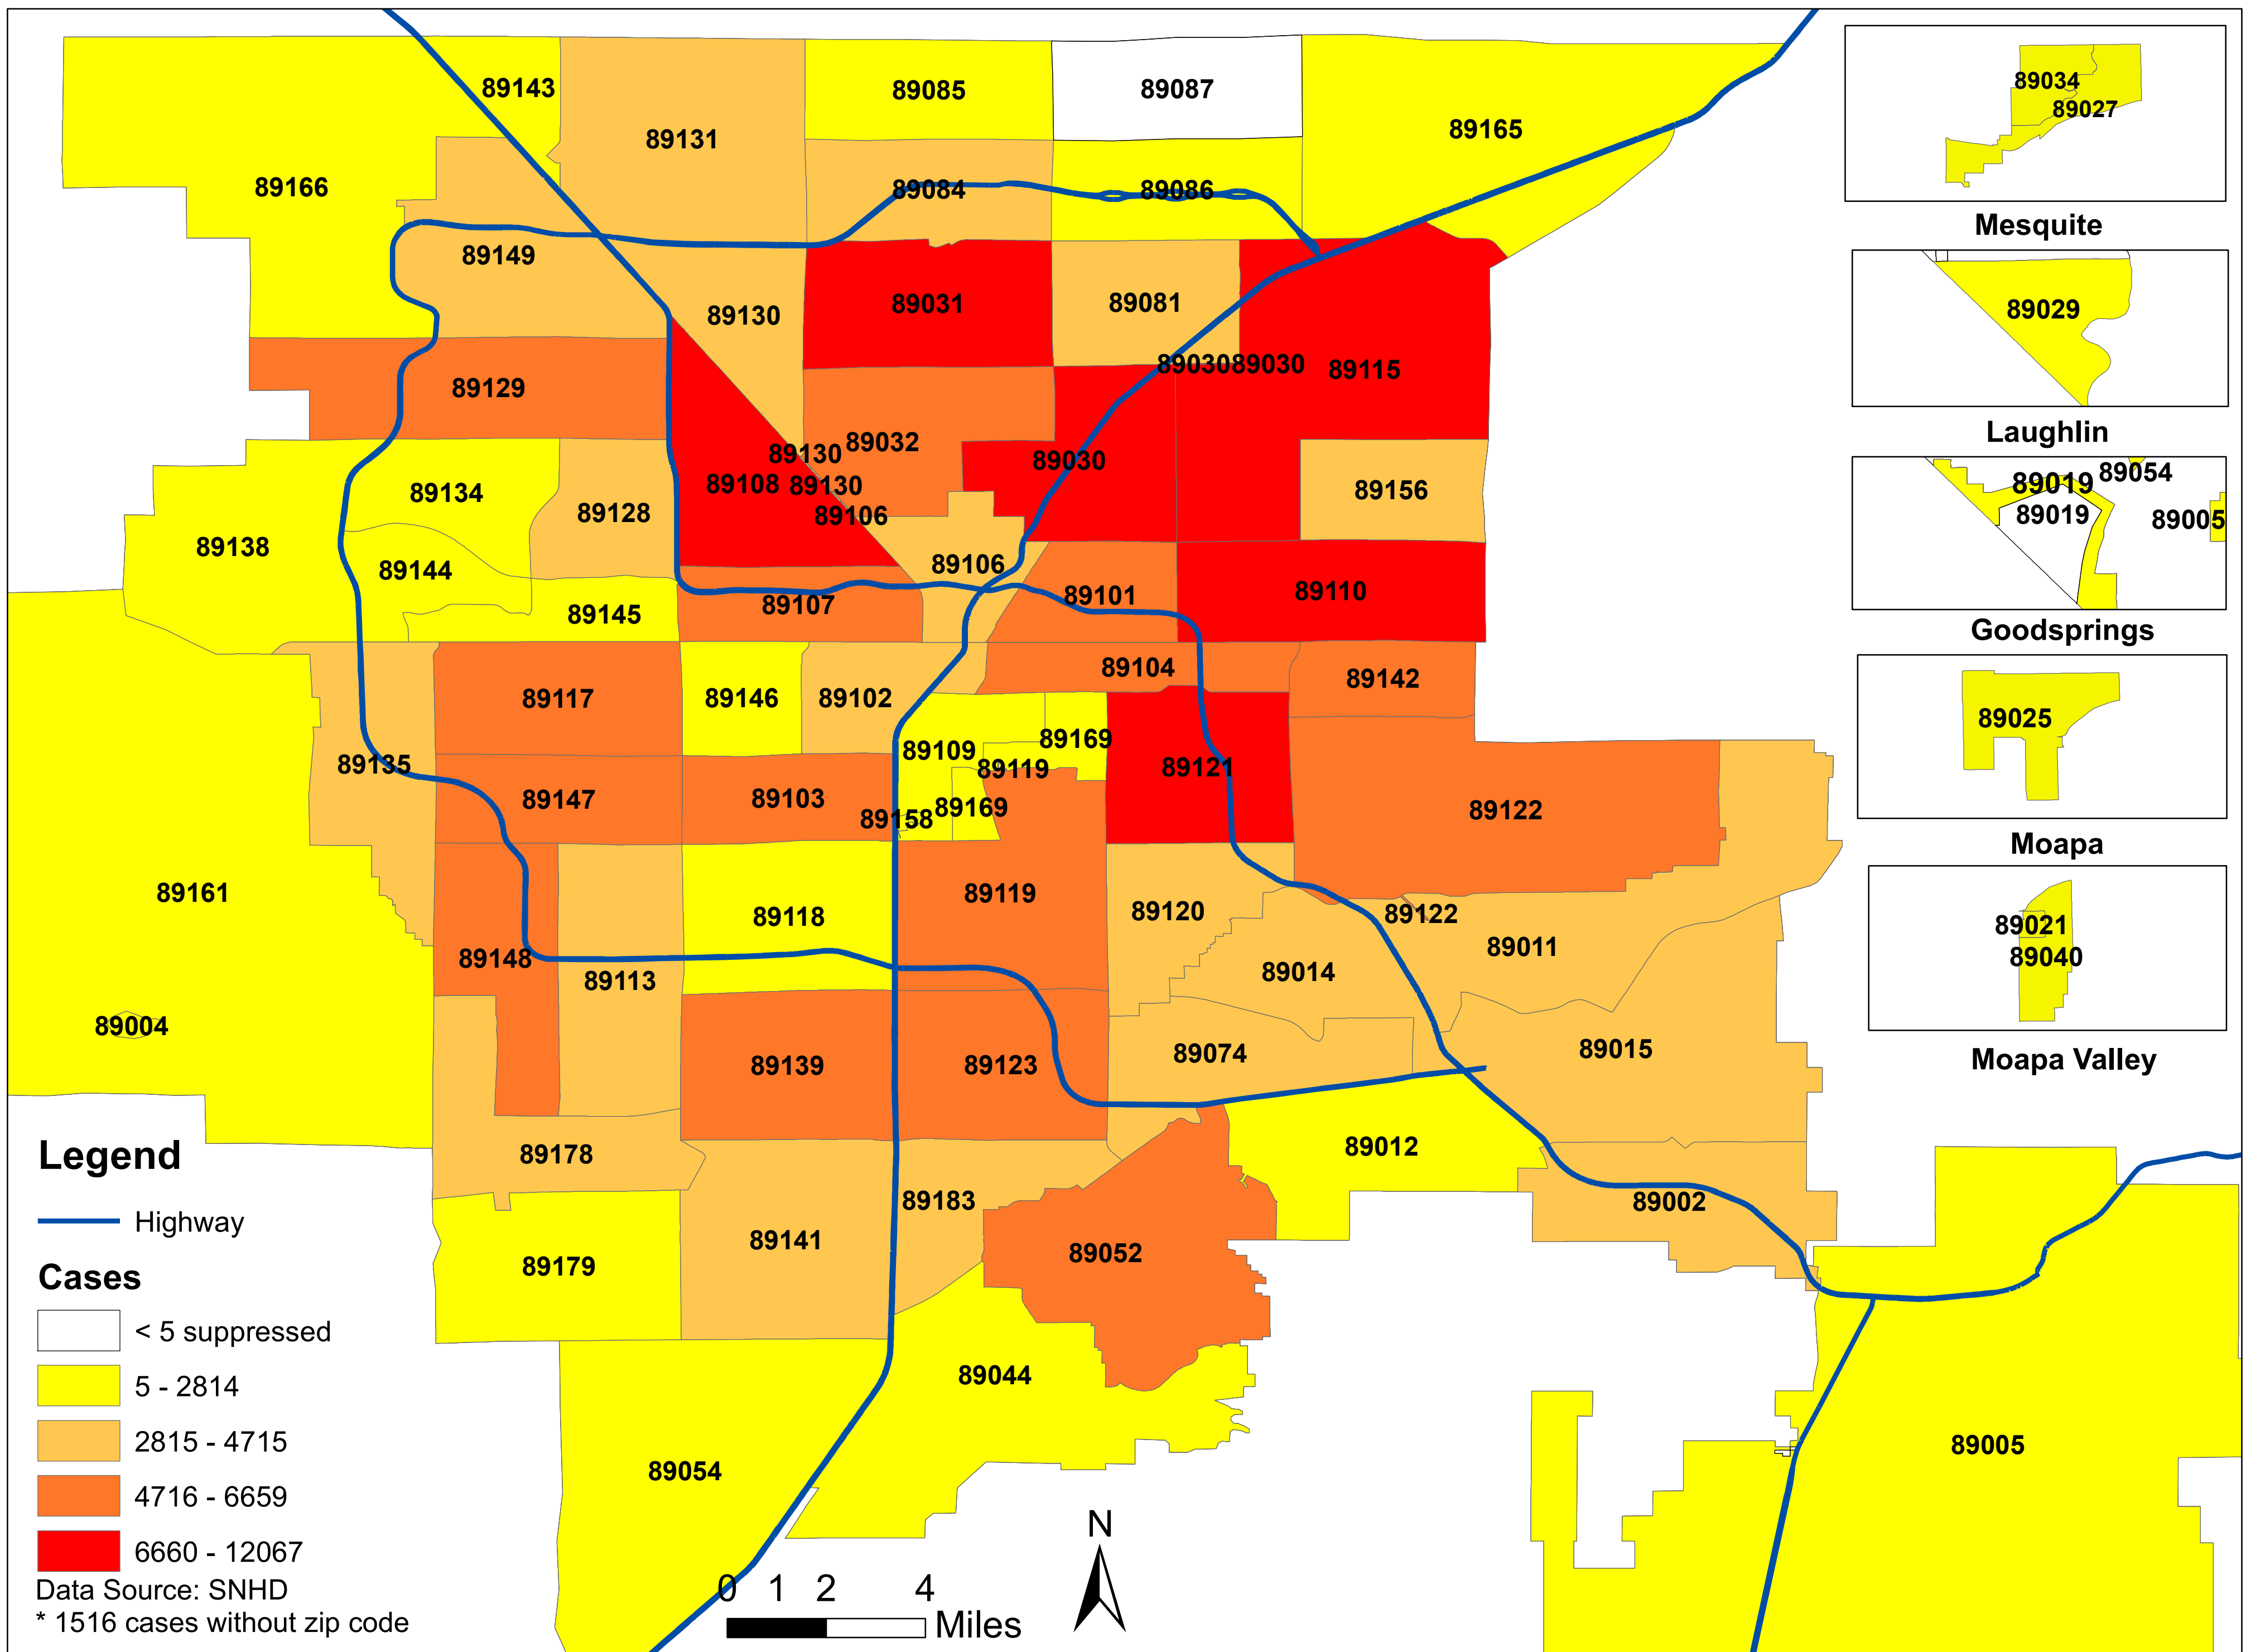

# Number of COVID-19 cases by zip code in Clark county (07.01.2021)

**Note: More than 5 cases reported from 89124**