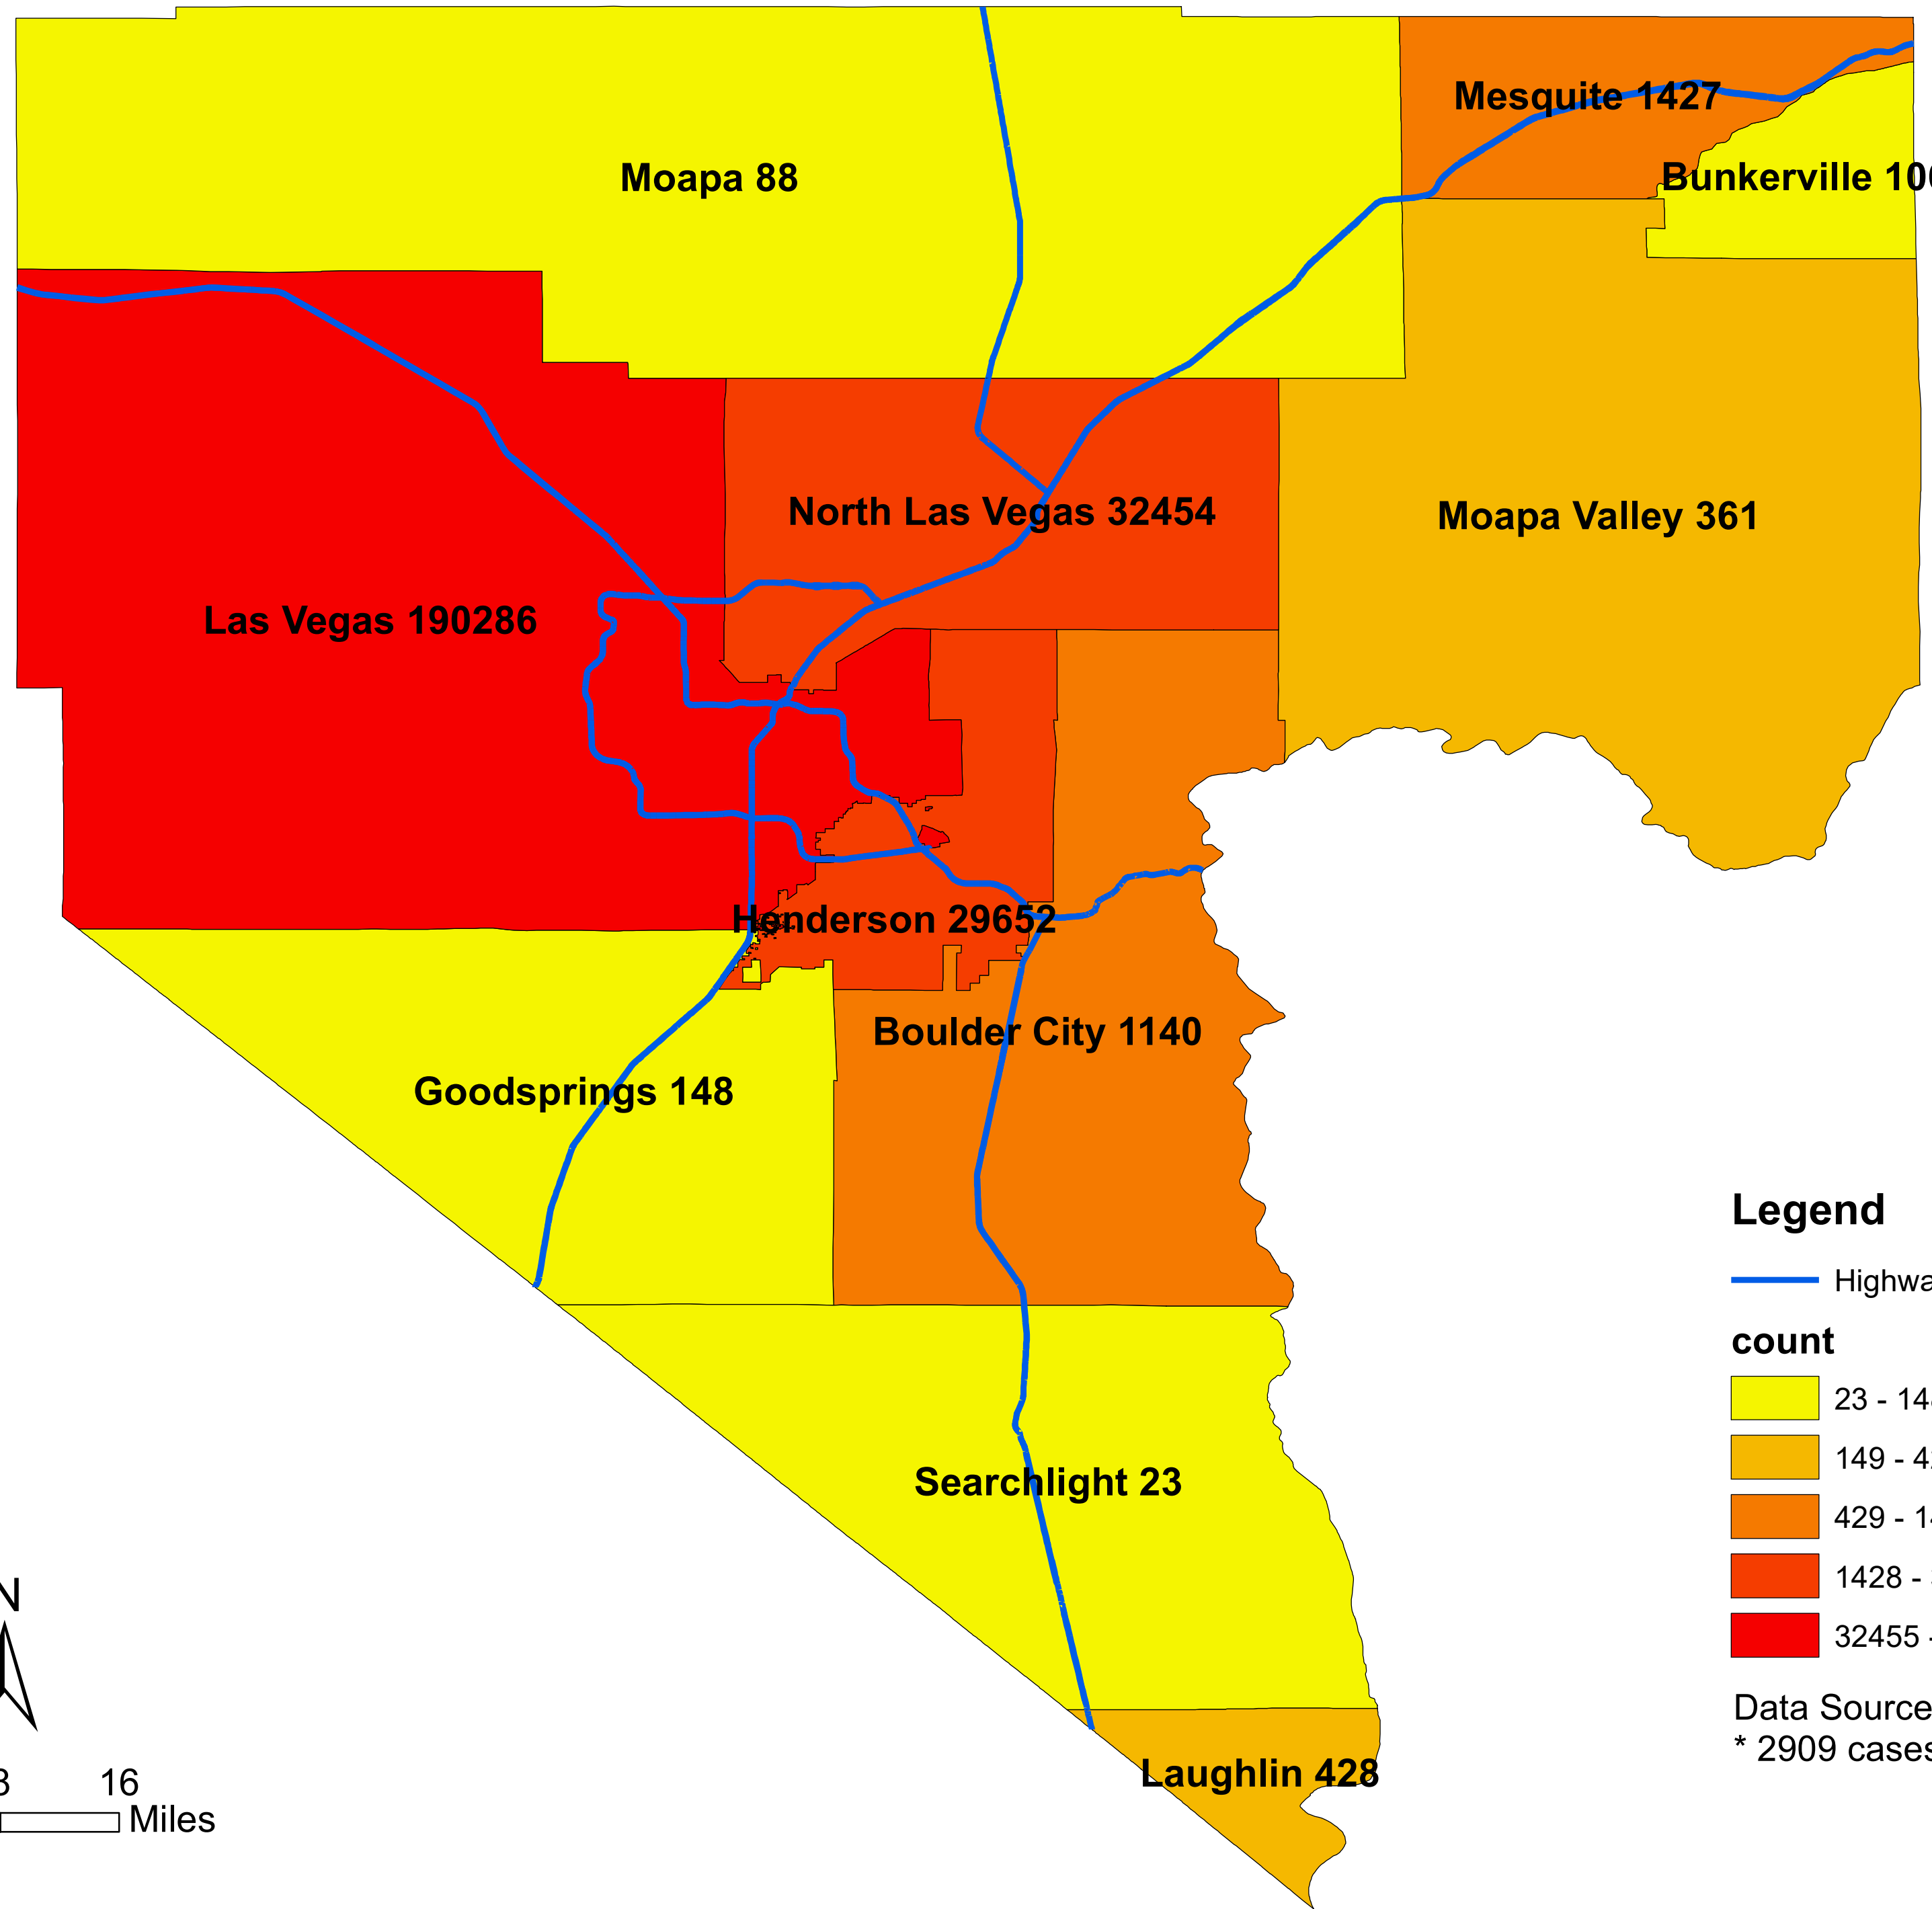

# Number of COVID-19 cases by city in Clark county (07.01.2021)

## Legend

— Highway

### count

Data Source: SNHD

\* 2,909 cases without city information

0 4 8 16 Miles