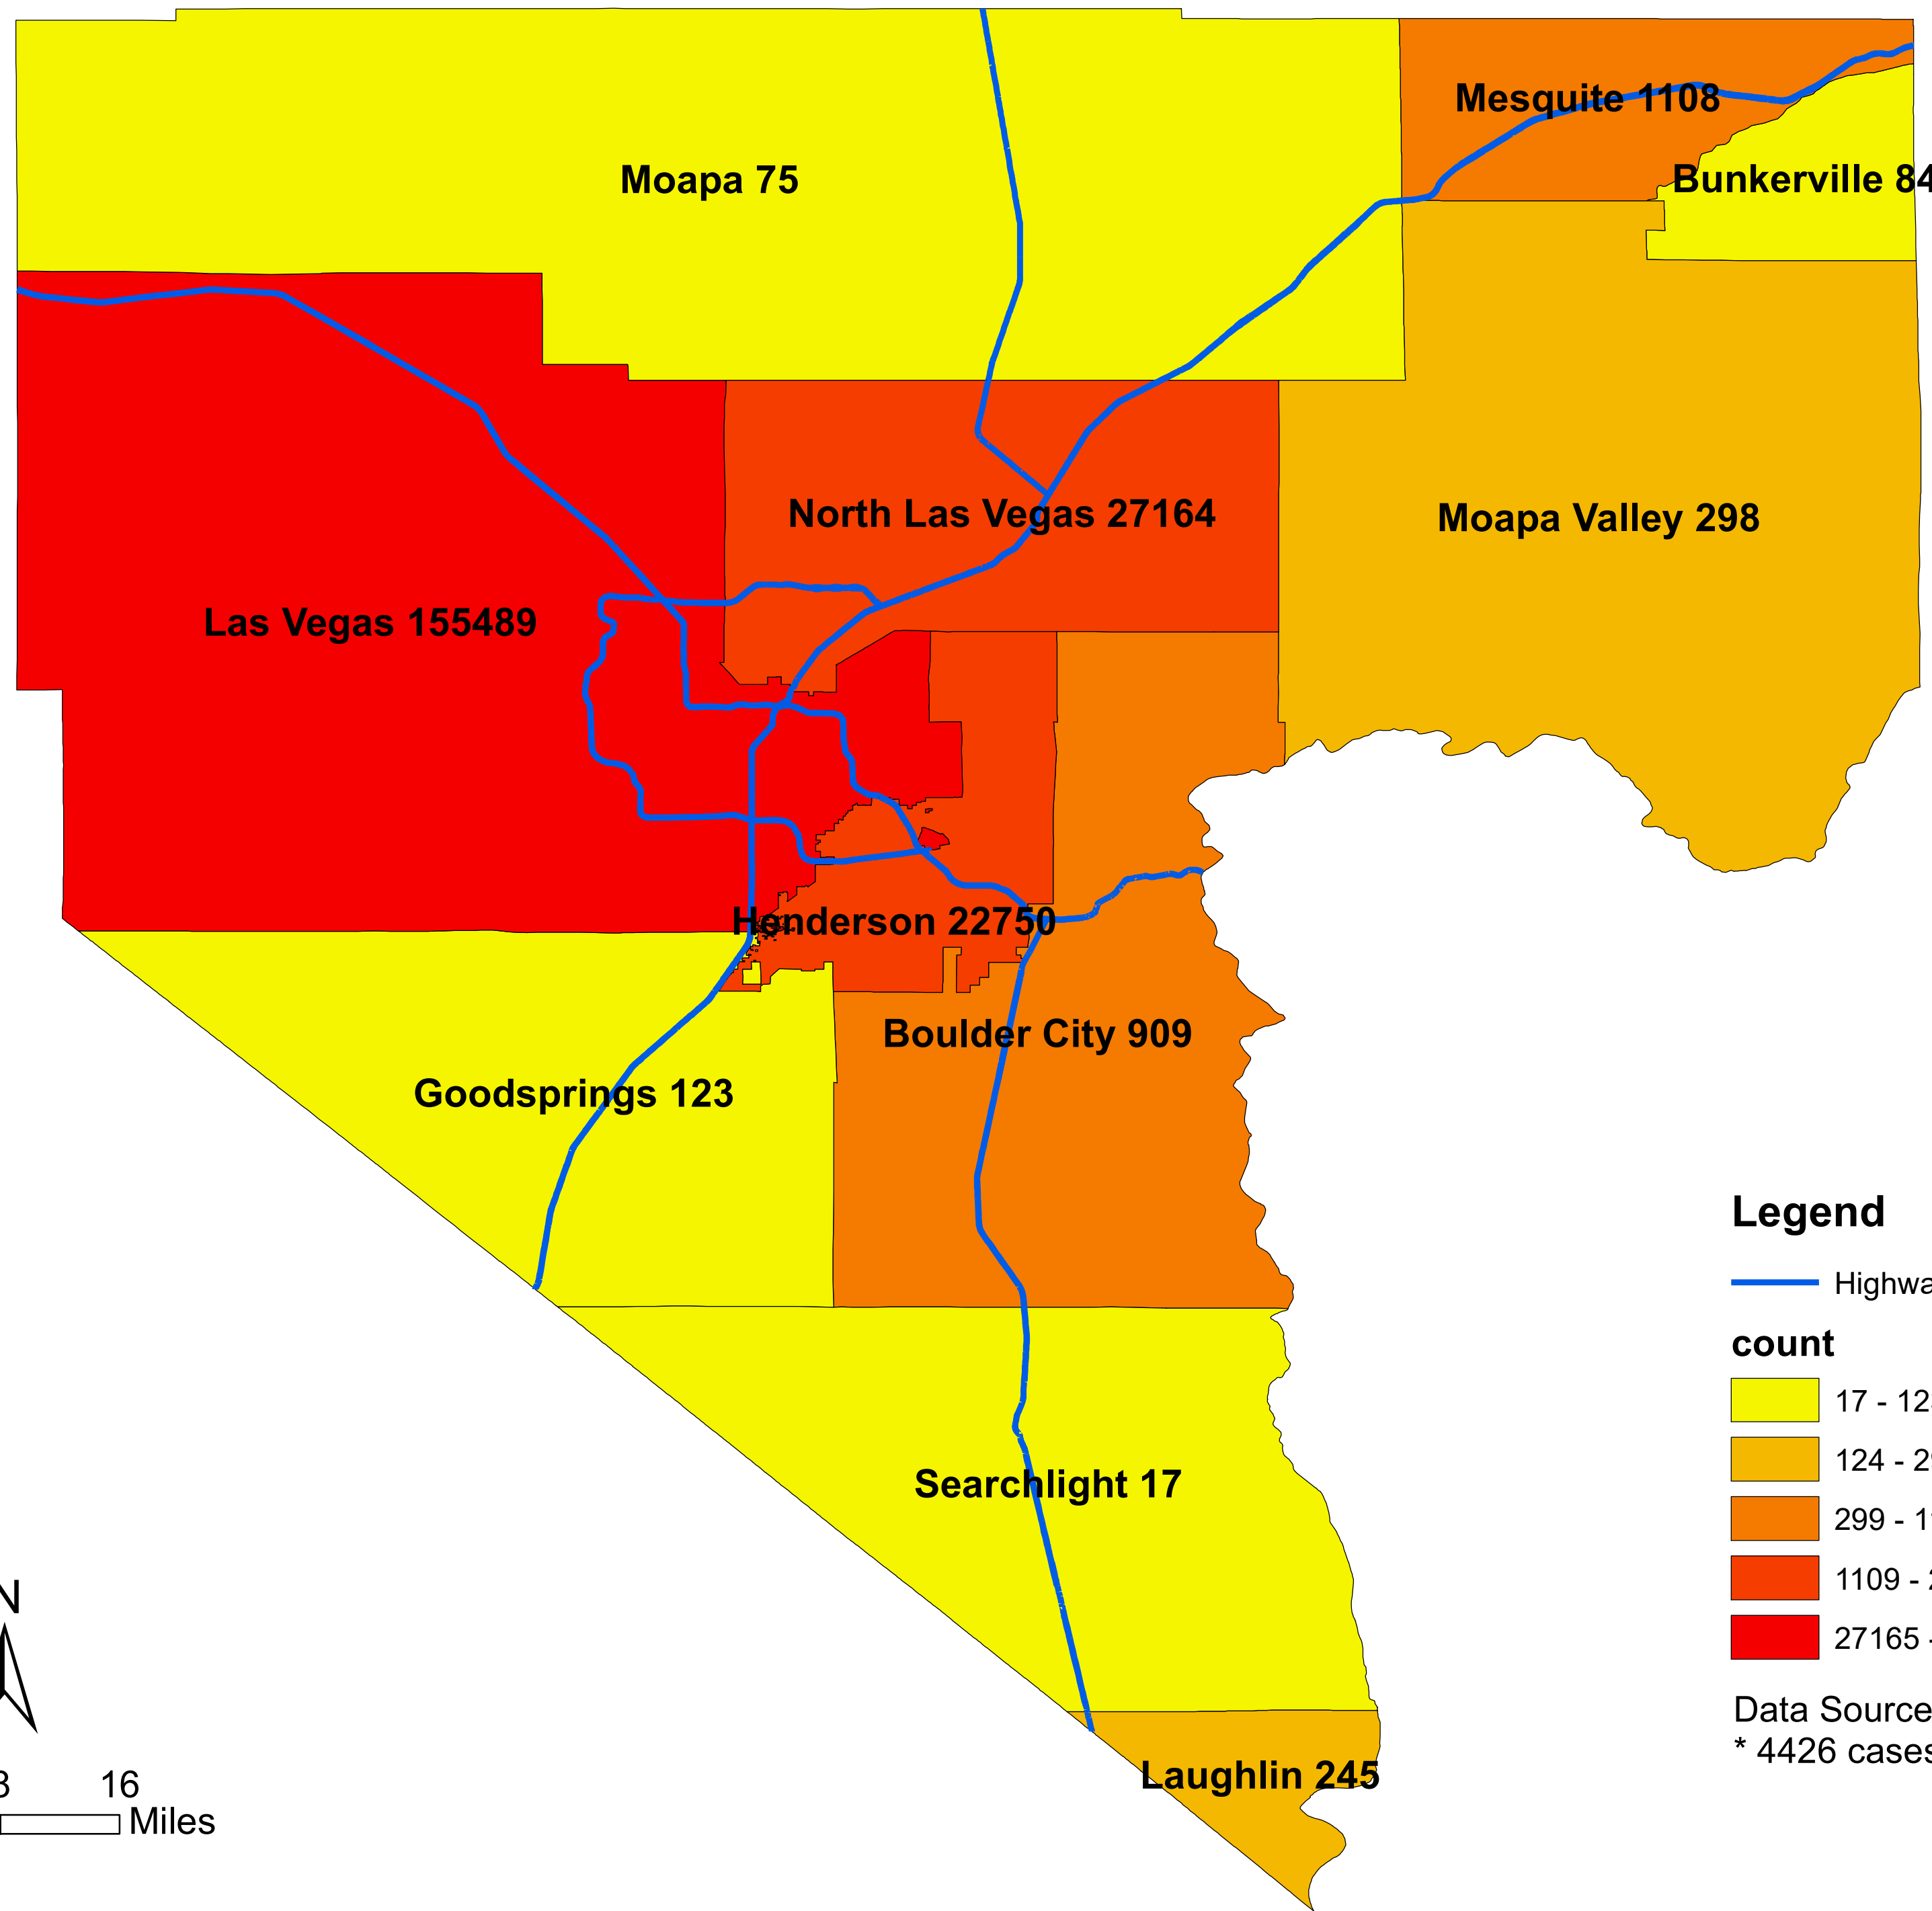

# Number of COVID-19 cases by city in Clark county (01.31.2021)

## Legend

— Highway

### count

Data Source: SNHD

\* 4426 cases without city information

0 4 8 16 Miles