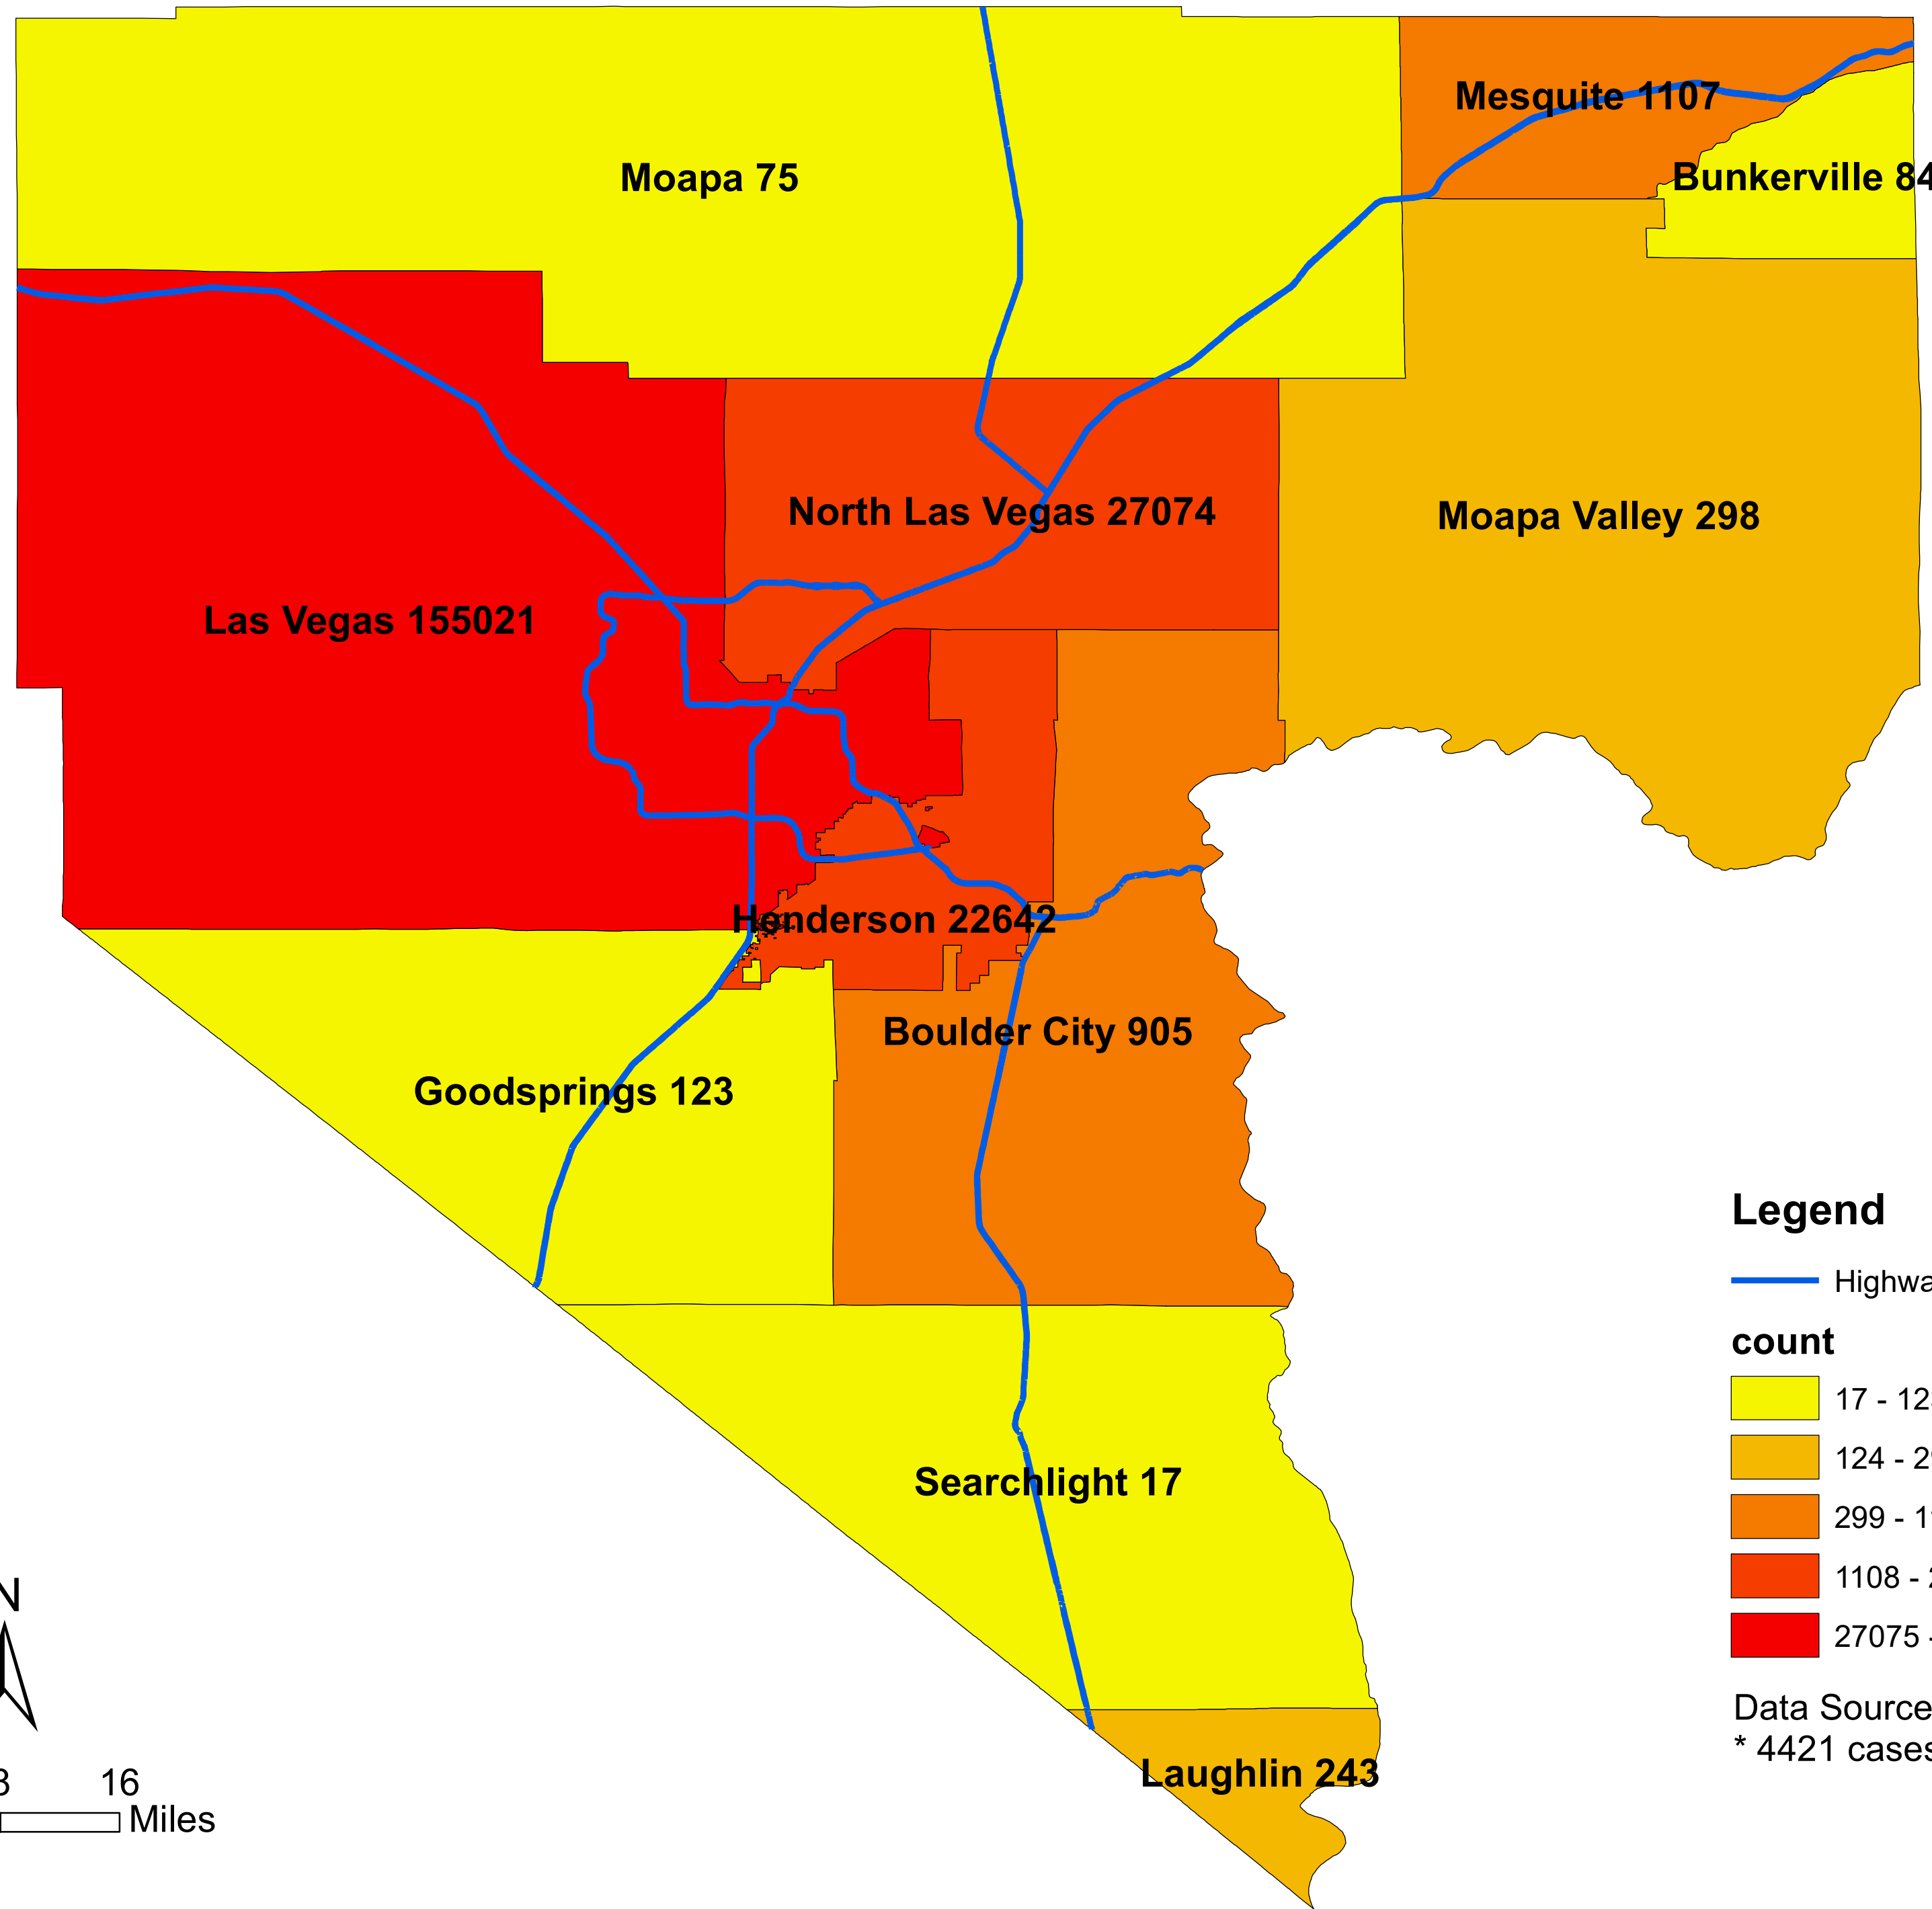

Number of COVID-19 cases by city in Clark county (01.30.2021)

Legend

— Highway

count

Data Source: SNHD

* 4421 cases without city information

0 4 8 16 Miles