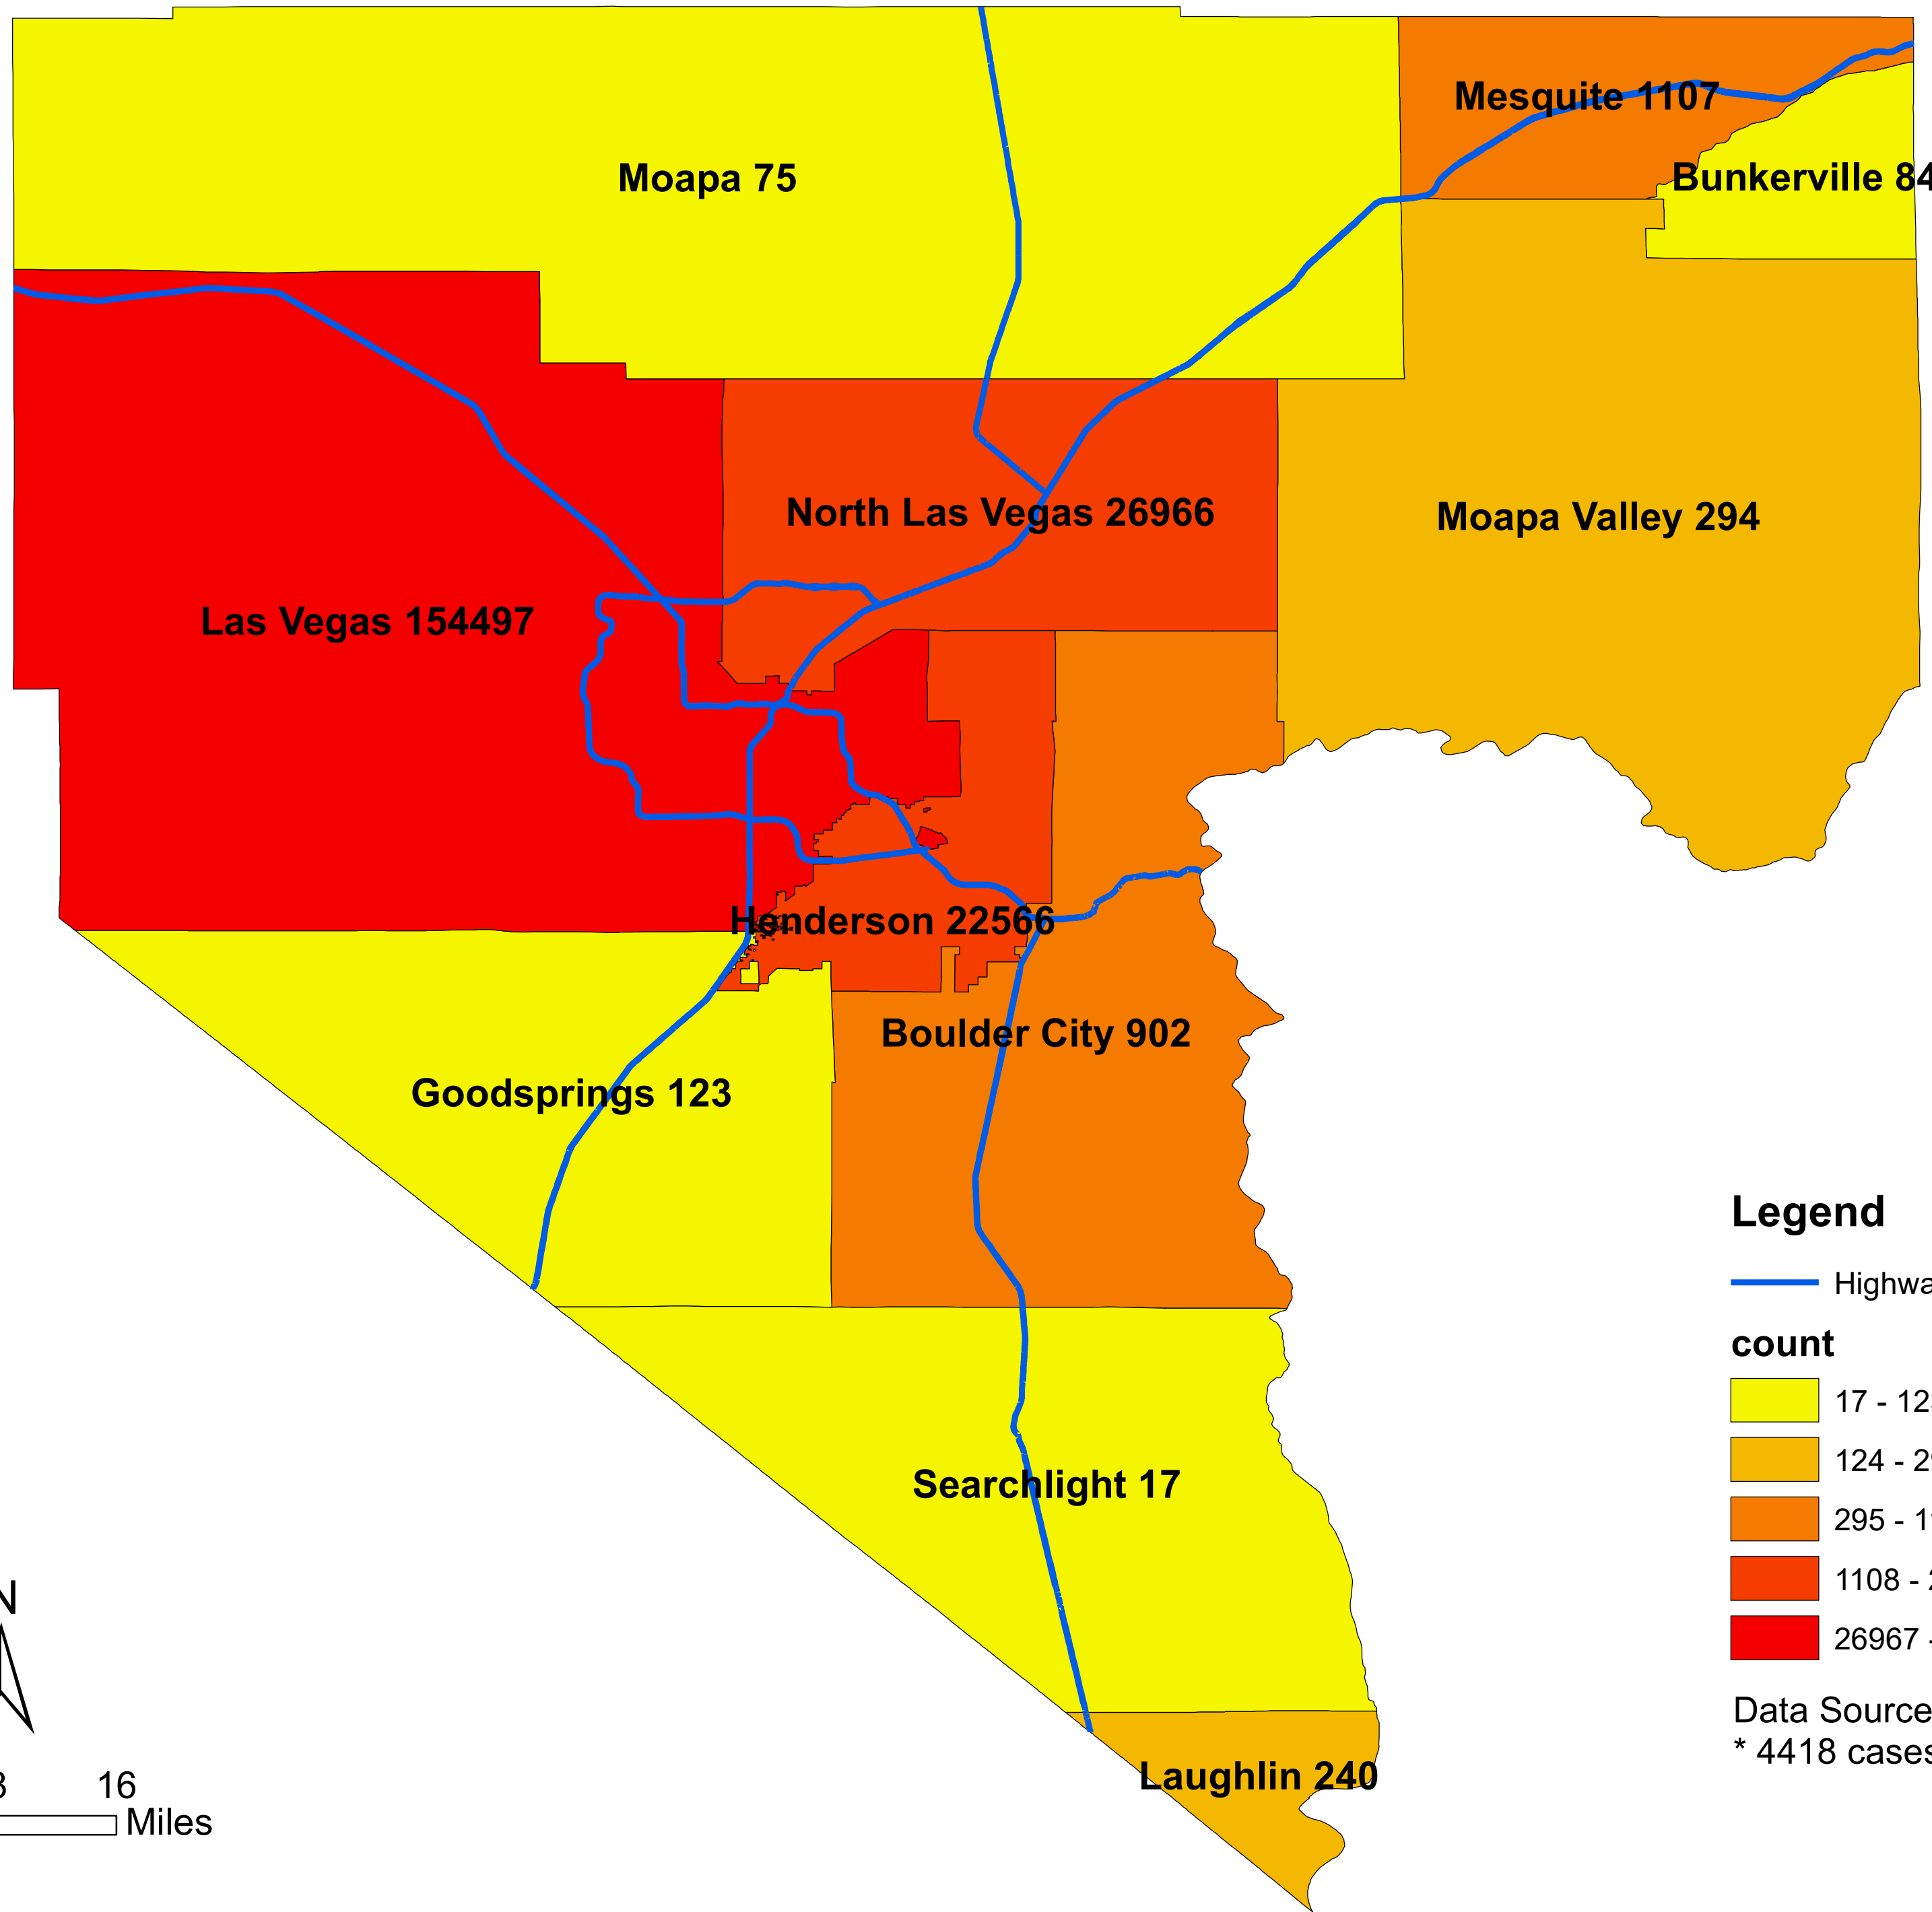

# Number of COVID-19 cases by city in Clark county (01.29.2021)

## Legend

— Highway

### count

Data Source: SNHD

\* 4418 cases without city information

0 4 8 16 Miles