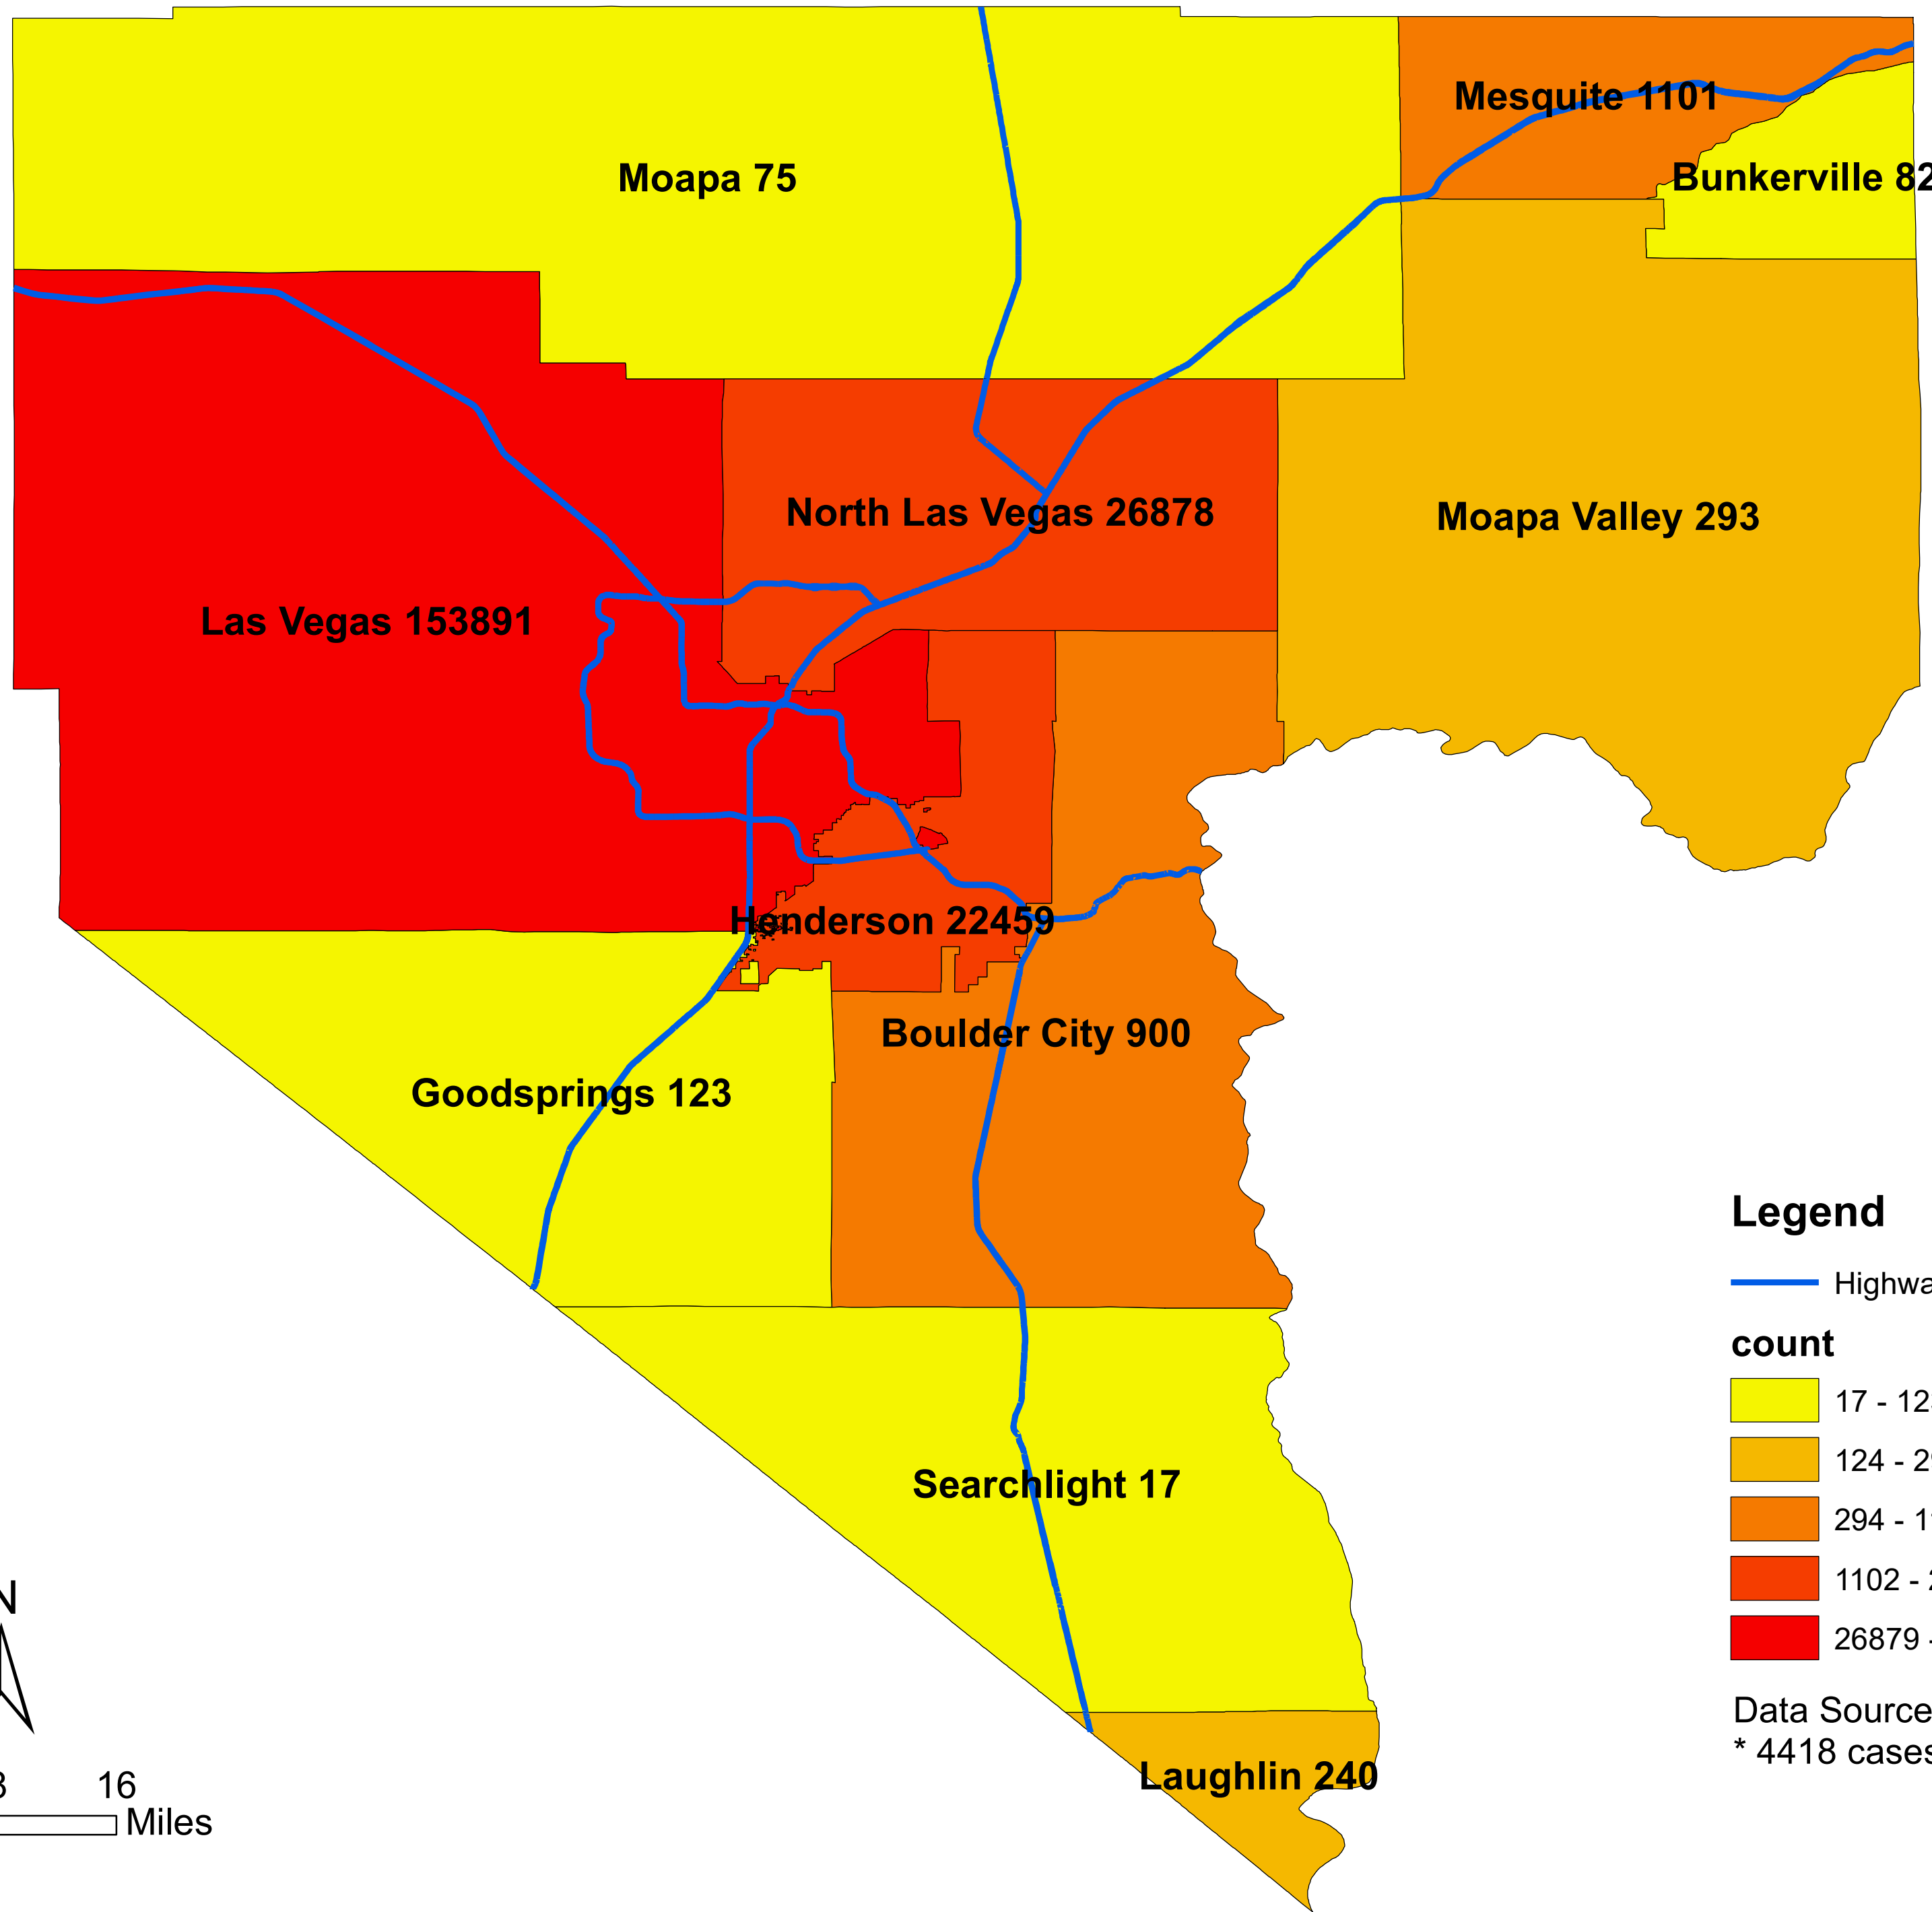

Number of COVID-19 cases by city in Clark county (01.28.2021)

Legend

— Highway

count

Data Source: SNHD

* 4418 cases without city information

0 4 8 16 Miles