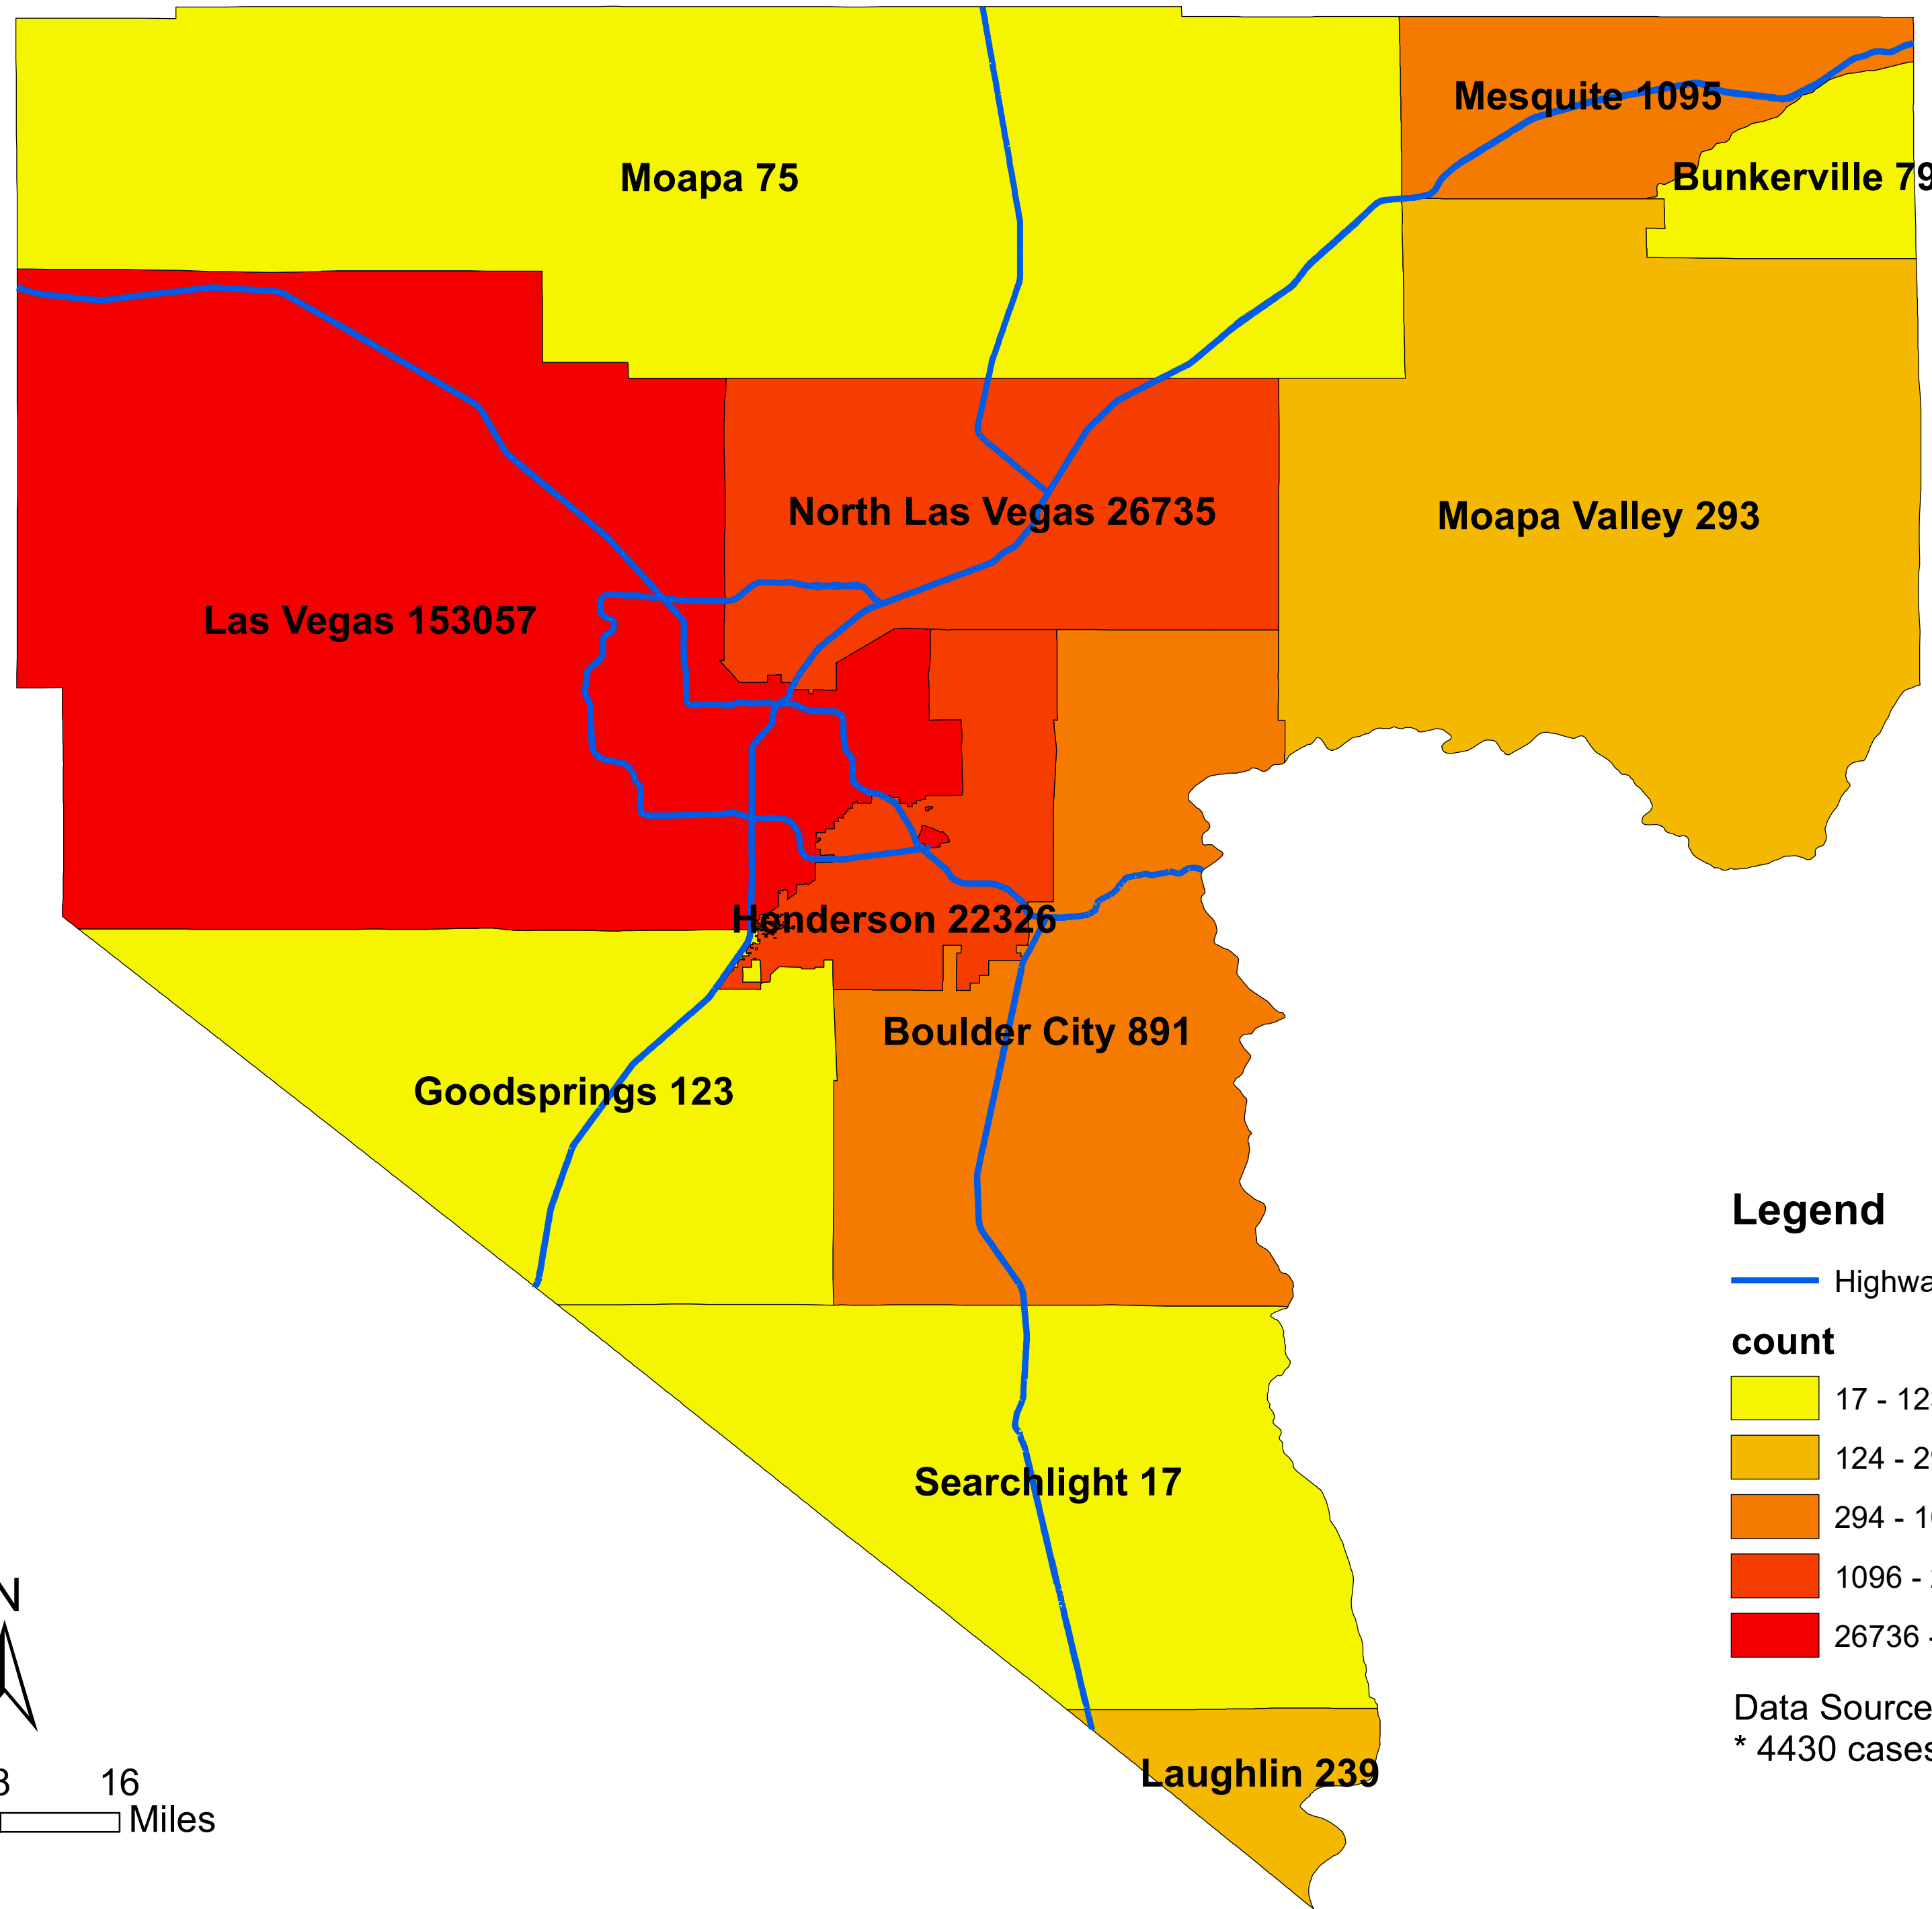

# Number of COVID-19 cases by city in Clark county (01.27.2021)

## Legend

— Highway

### count

Data Source: SNHD

\* 4,430 cases without city information

0 4 8 16 Miles