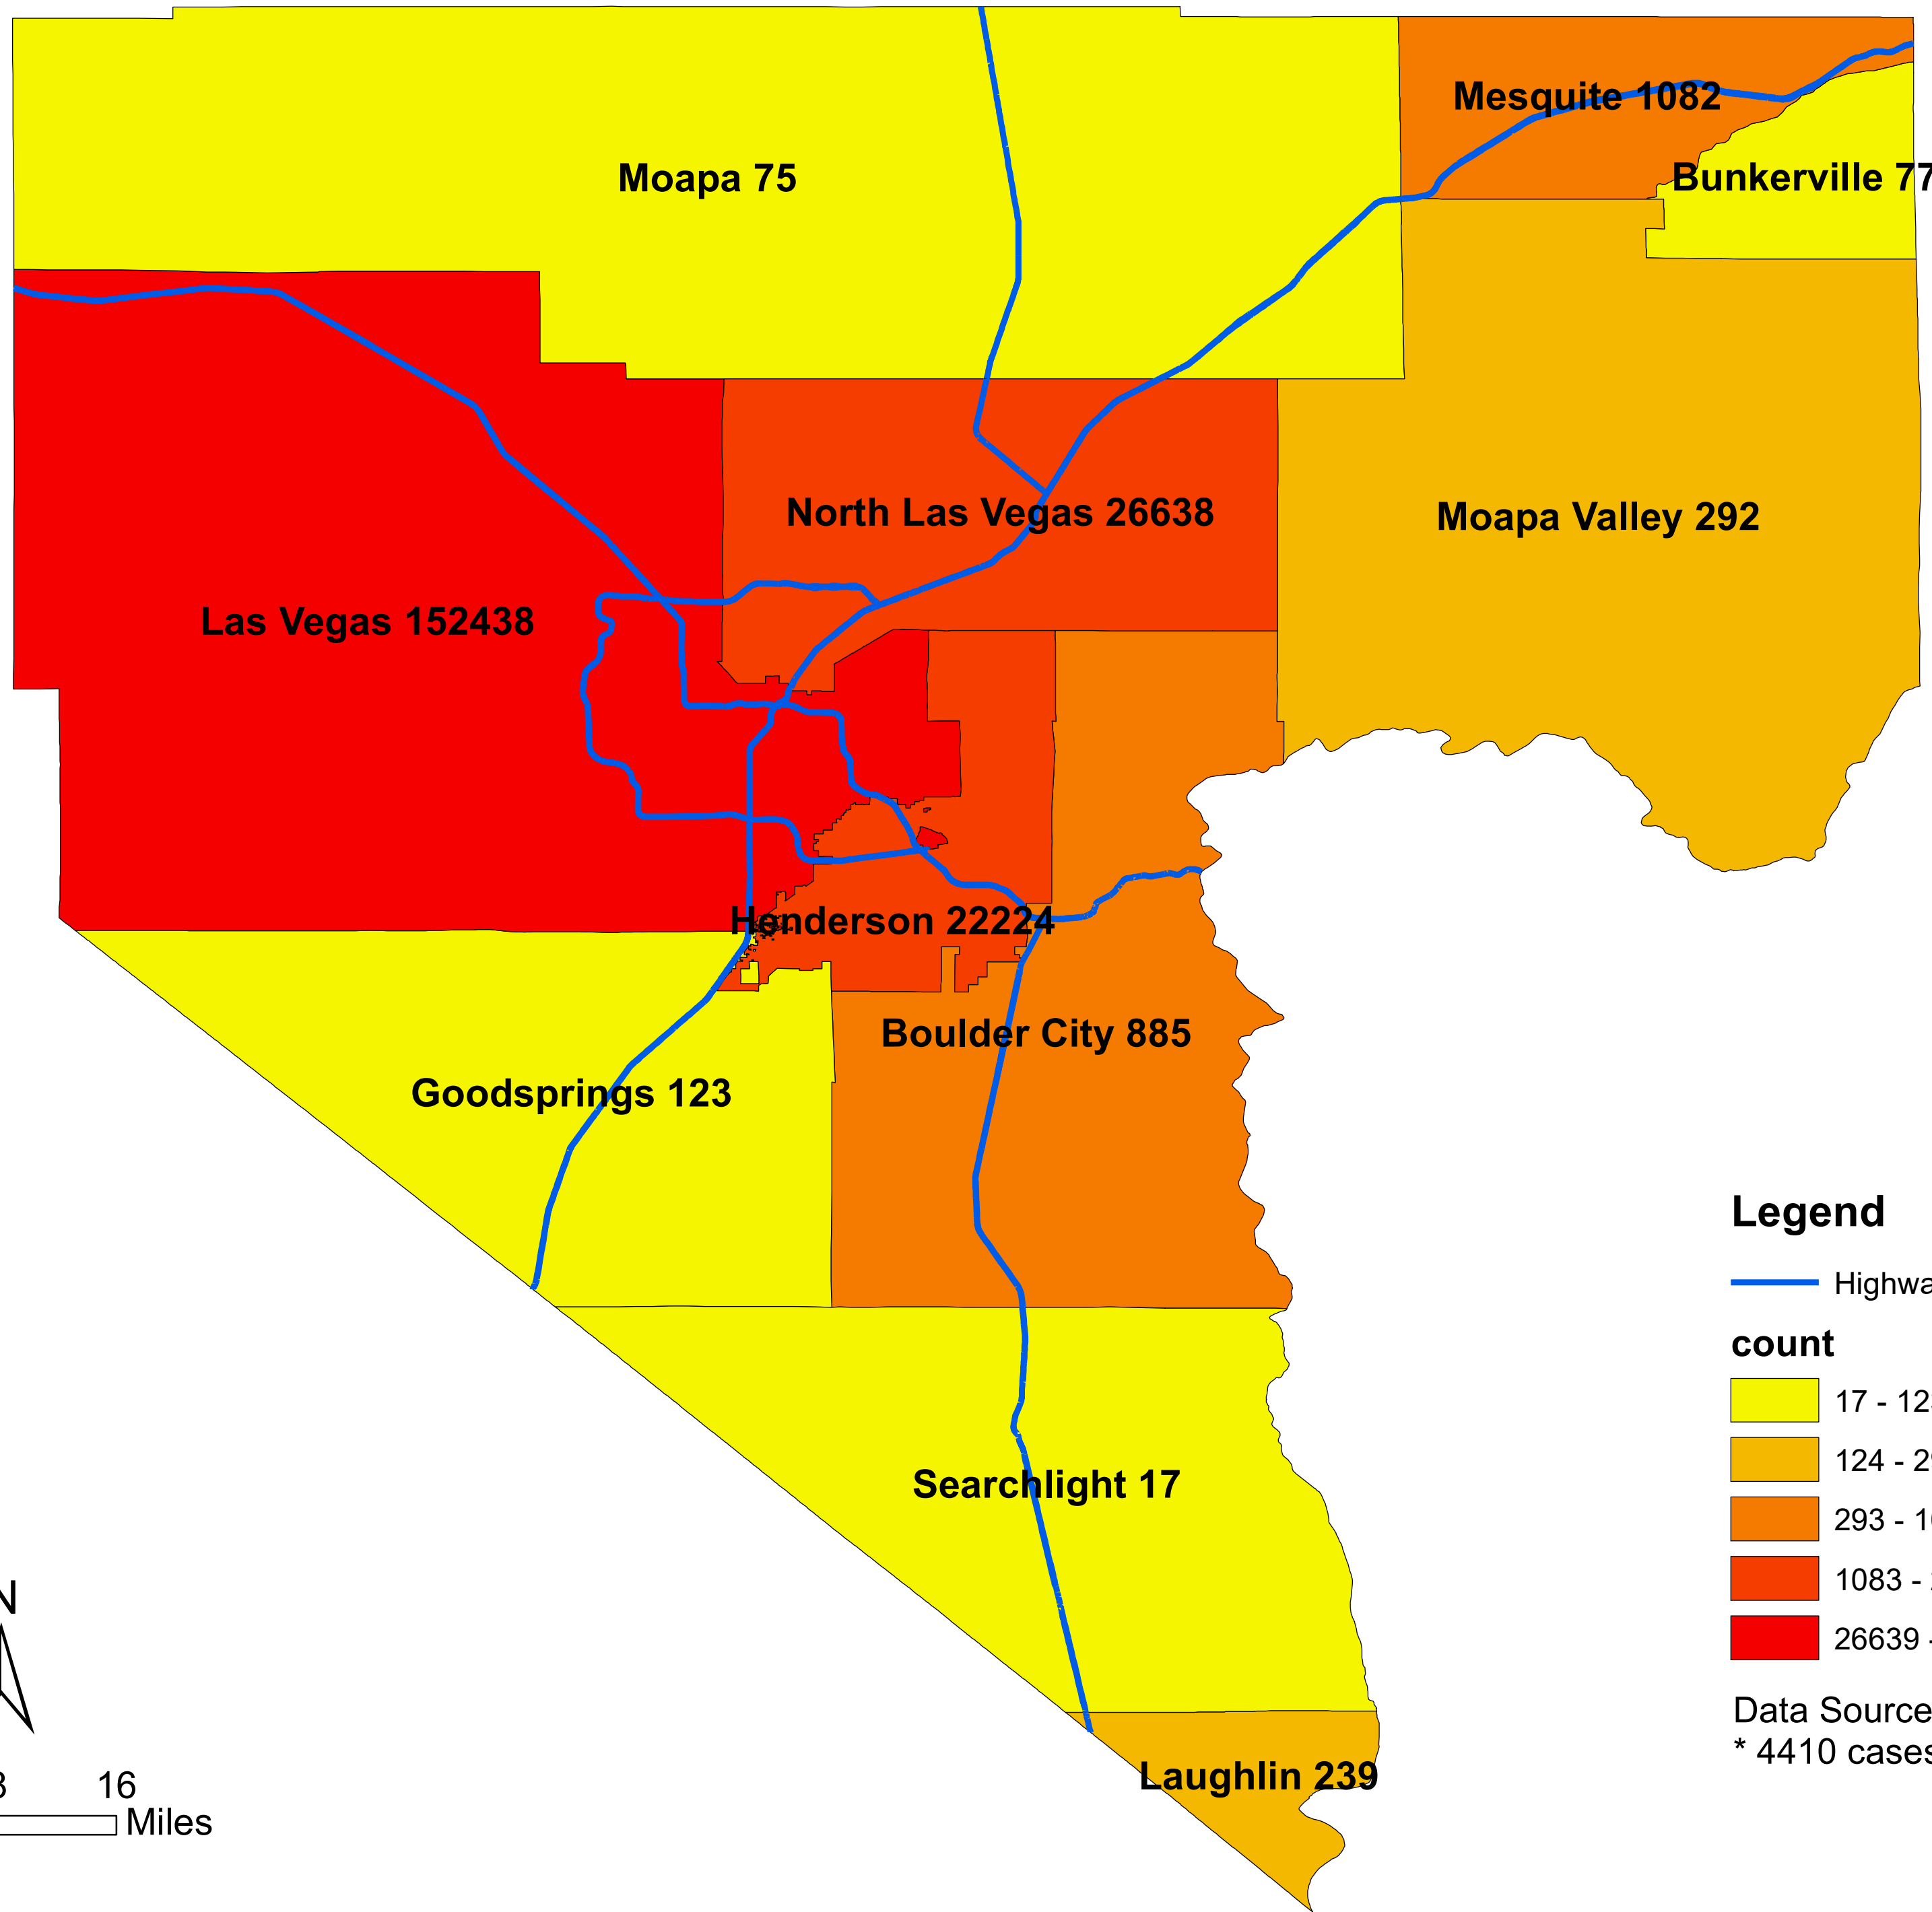

Number of COVID-19 cases by city in Clark county (01.26.2021)

Legend

— Highway

count

Data Source: SNHD

* 4410 cases without city information

0 4 8 16 Miles