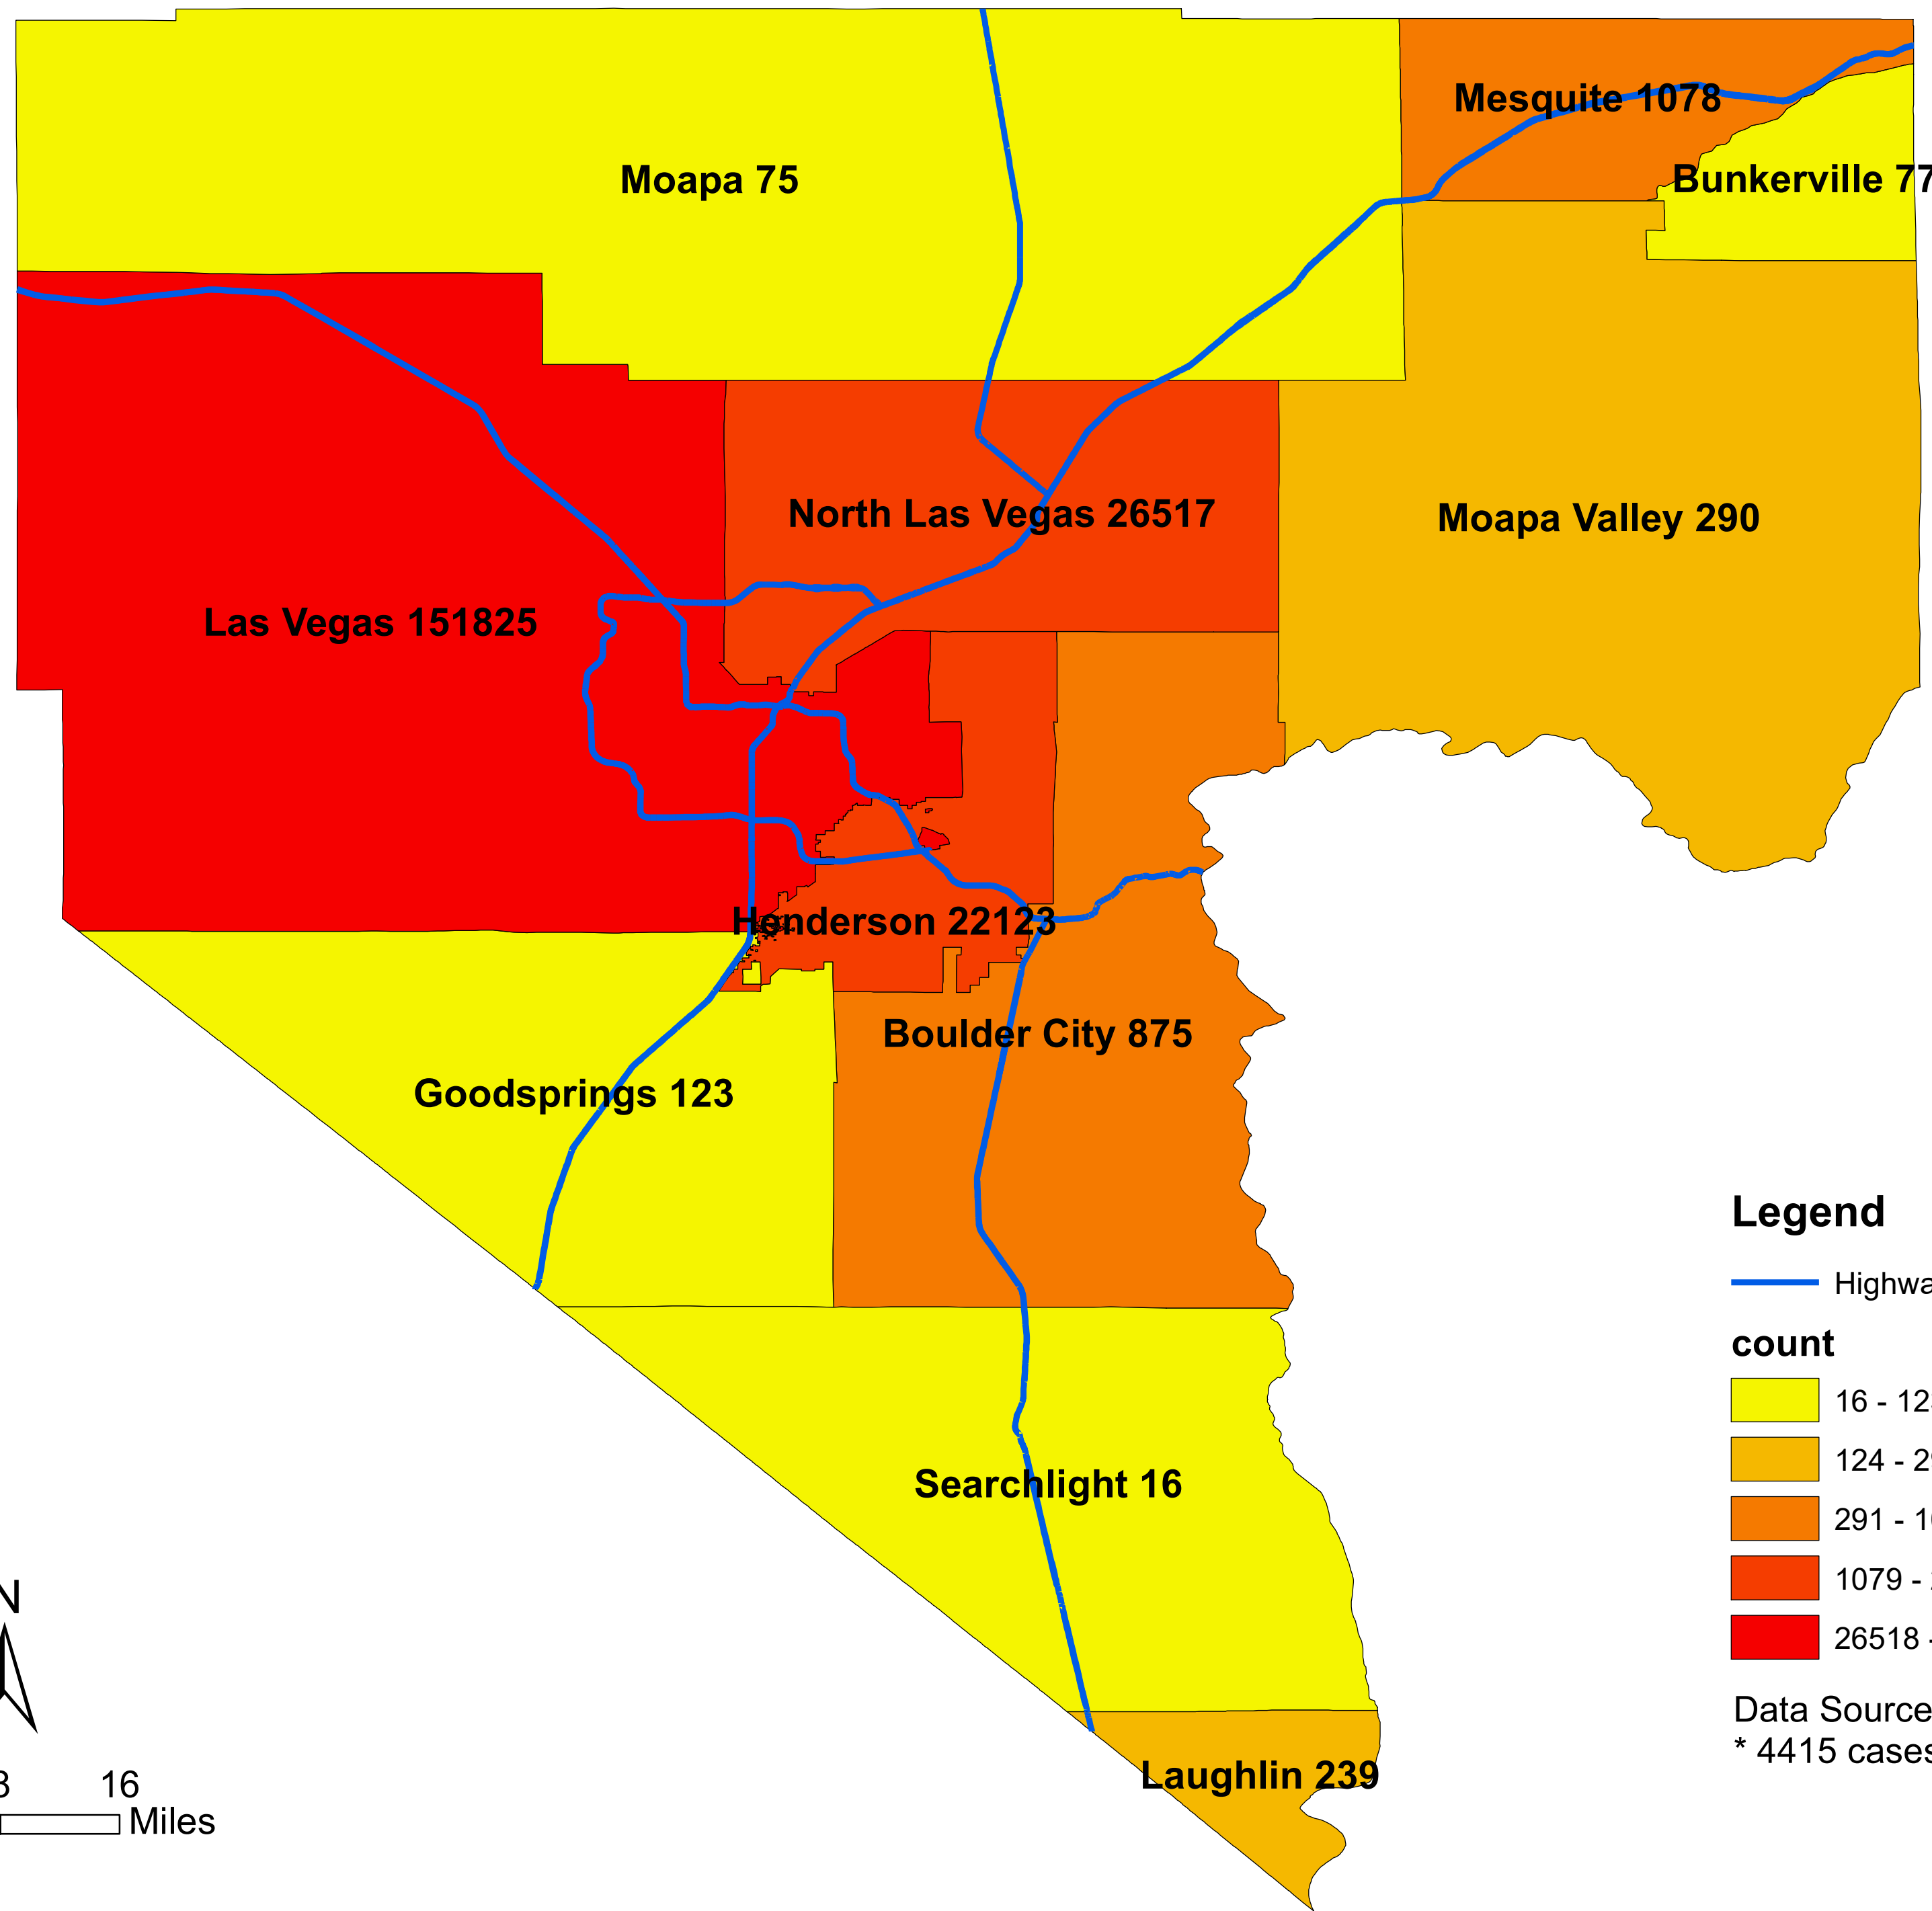

# Number of COVID-19 cases by city in Clark county (01.25.2021)

## Legend

— Highway

### count

Data Source: SNHD

\* 4415 cases without city information

0 4 8 16  
Miles