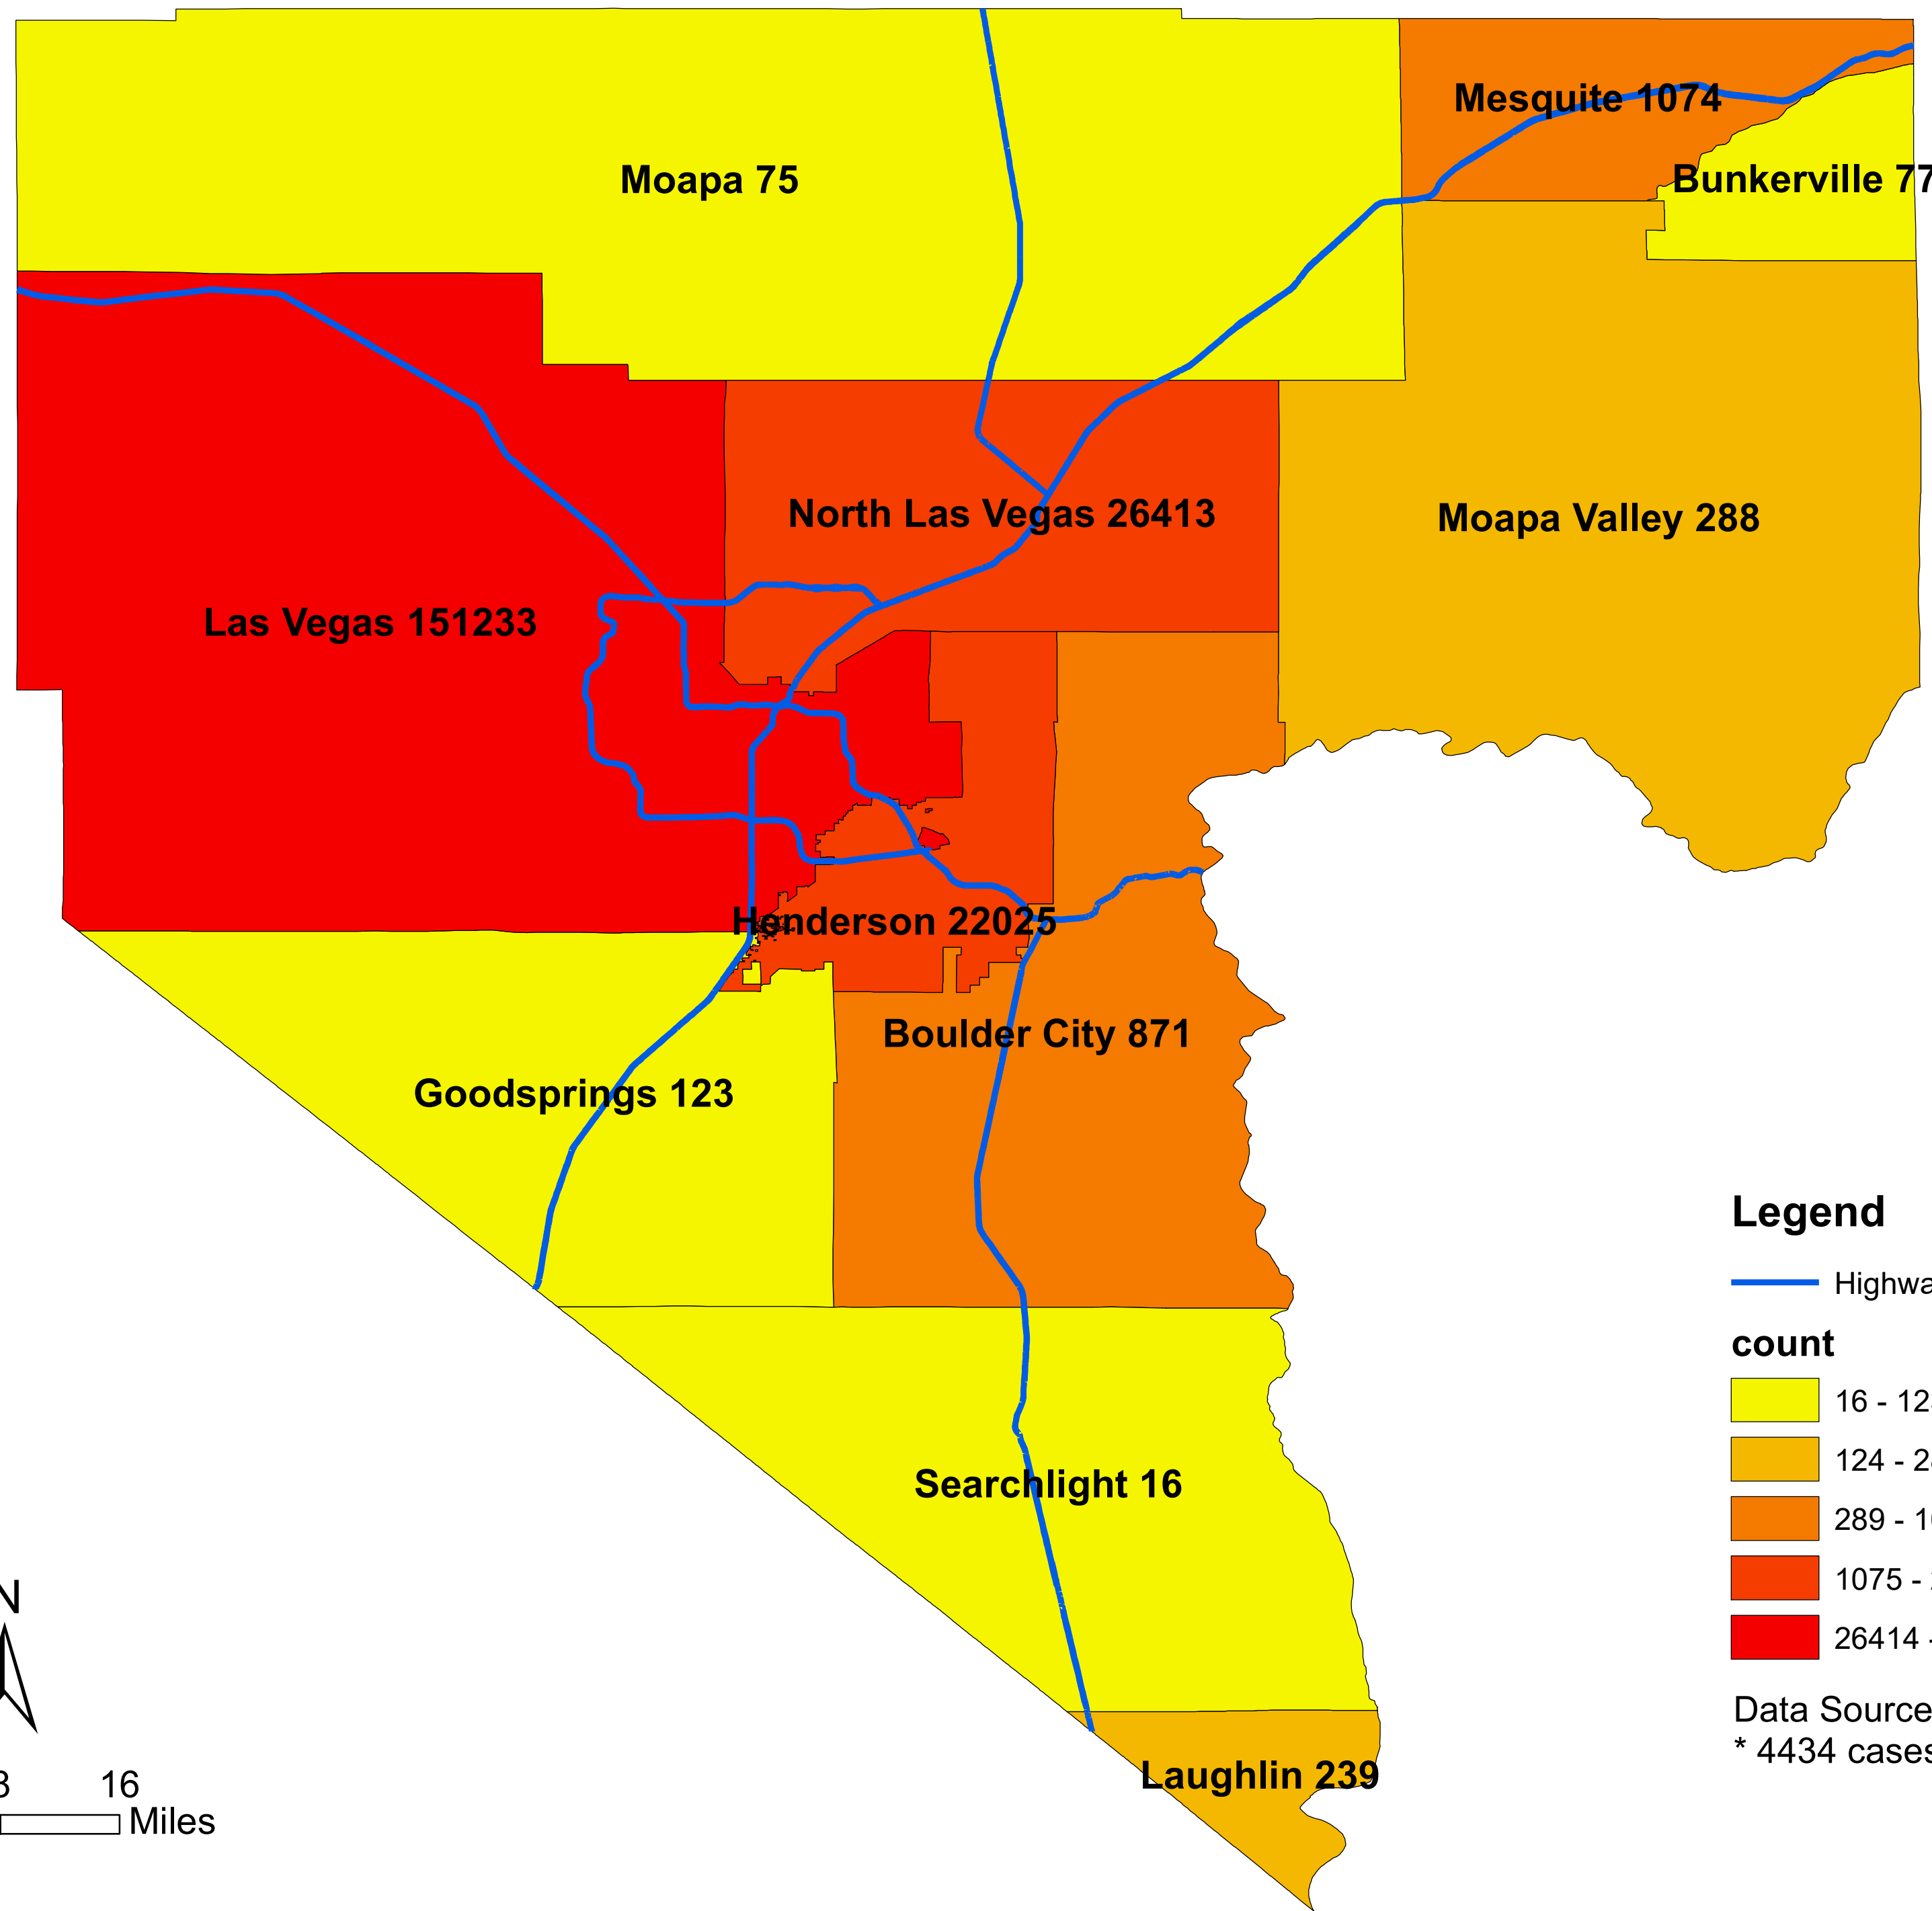

Number of COVID-19 cases by city in Clark county (01.24.2021)

Legend

— Highway

count

Data Source: SNHD

* 4434 cases without city information