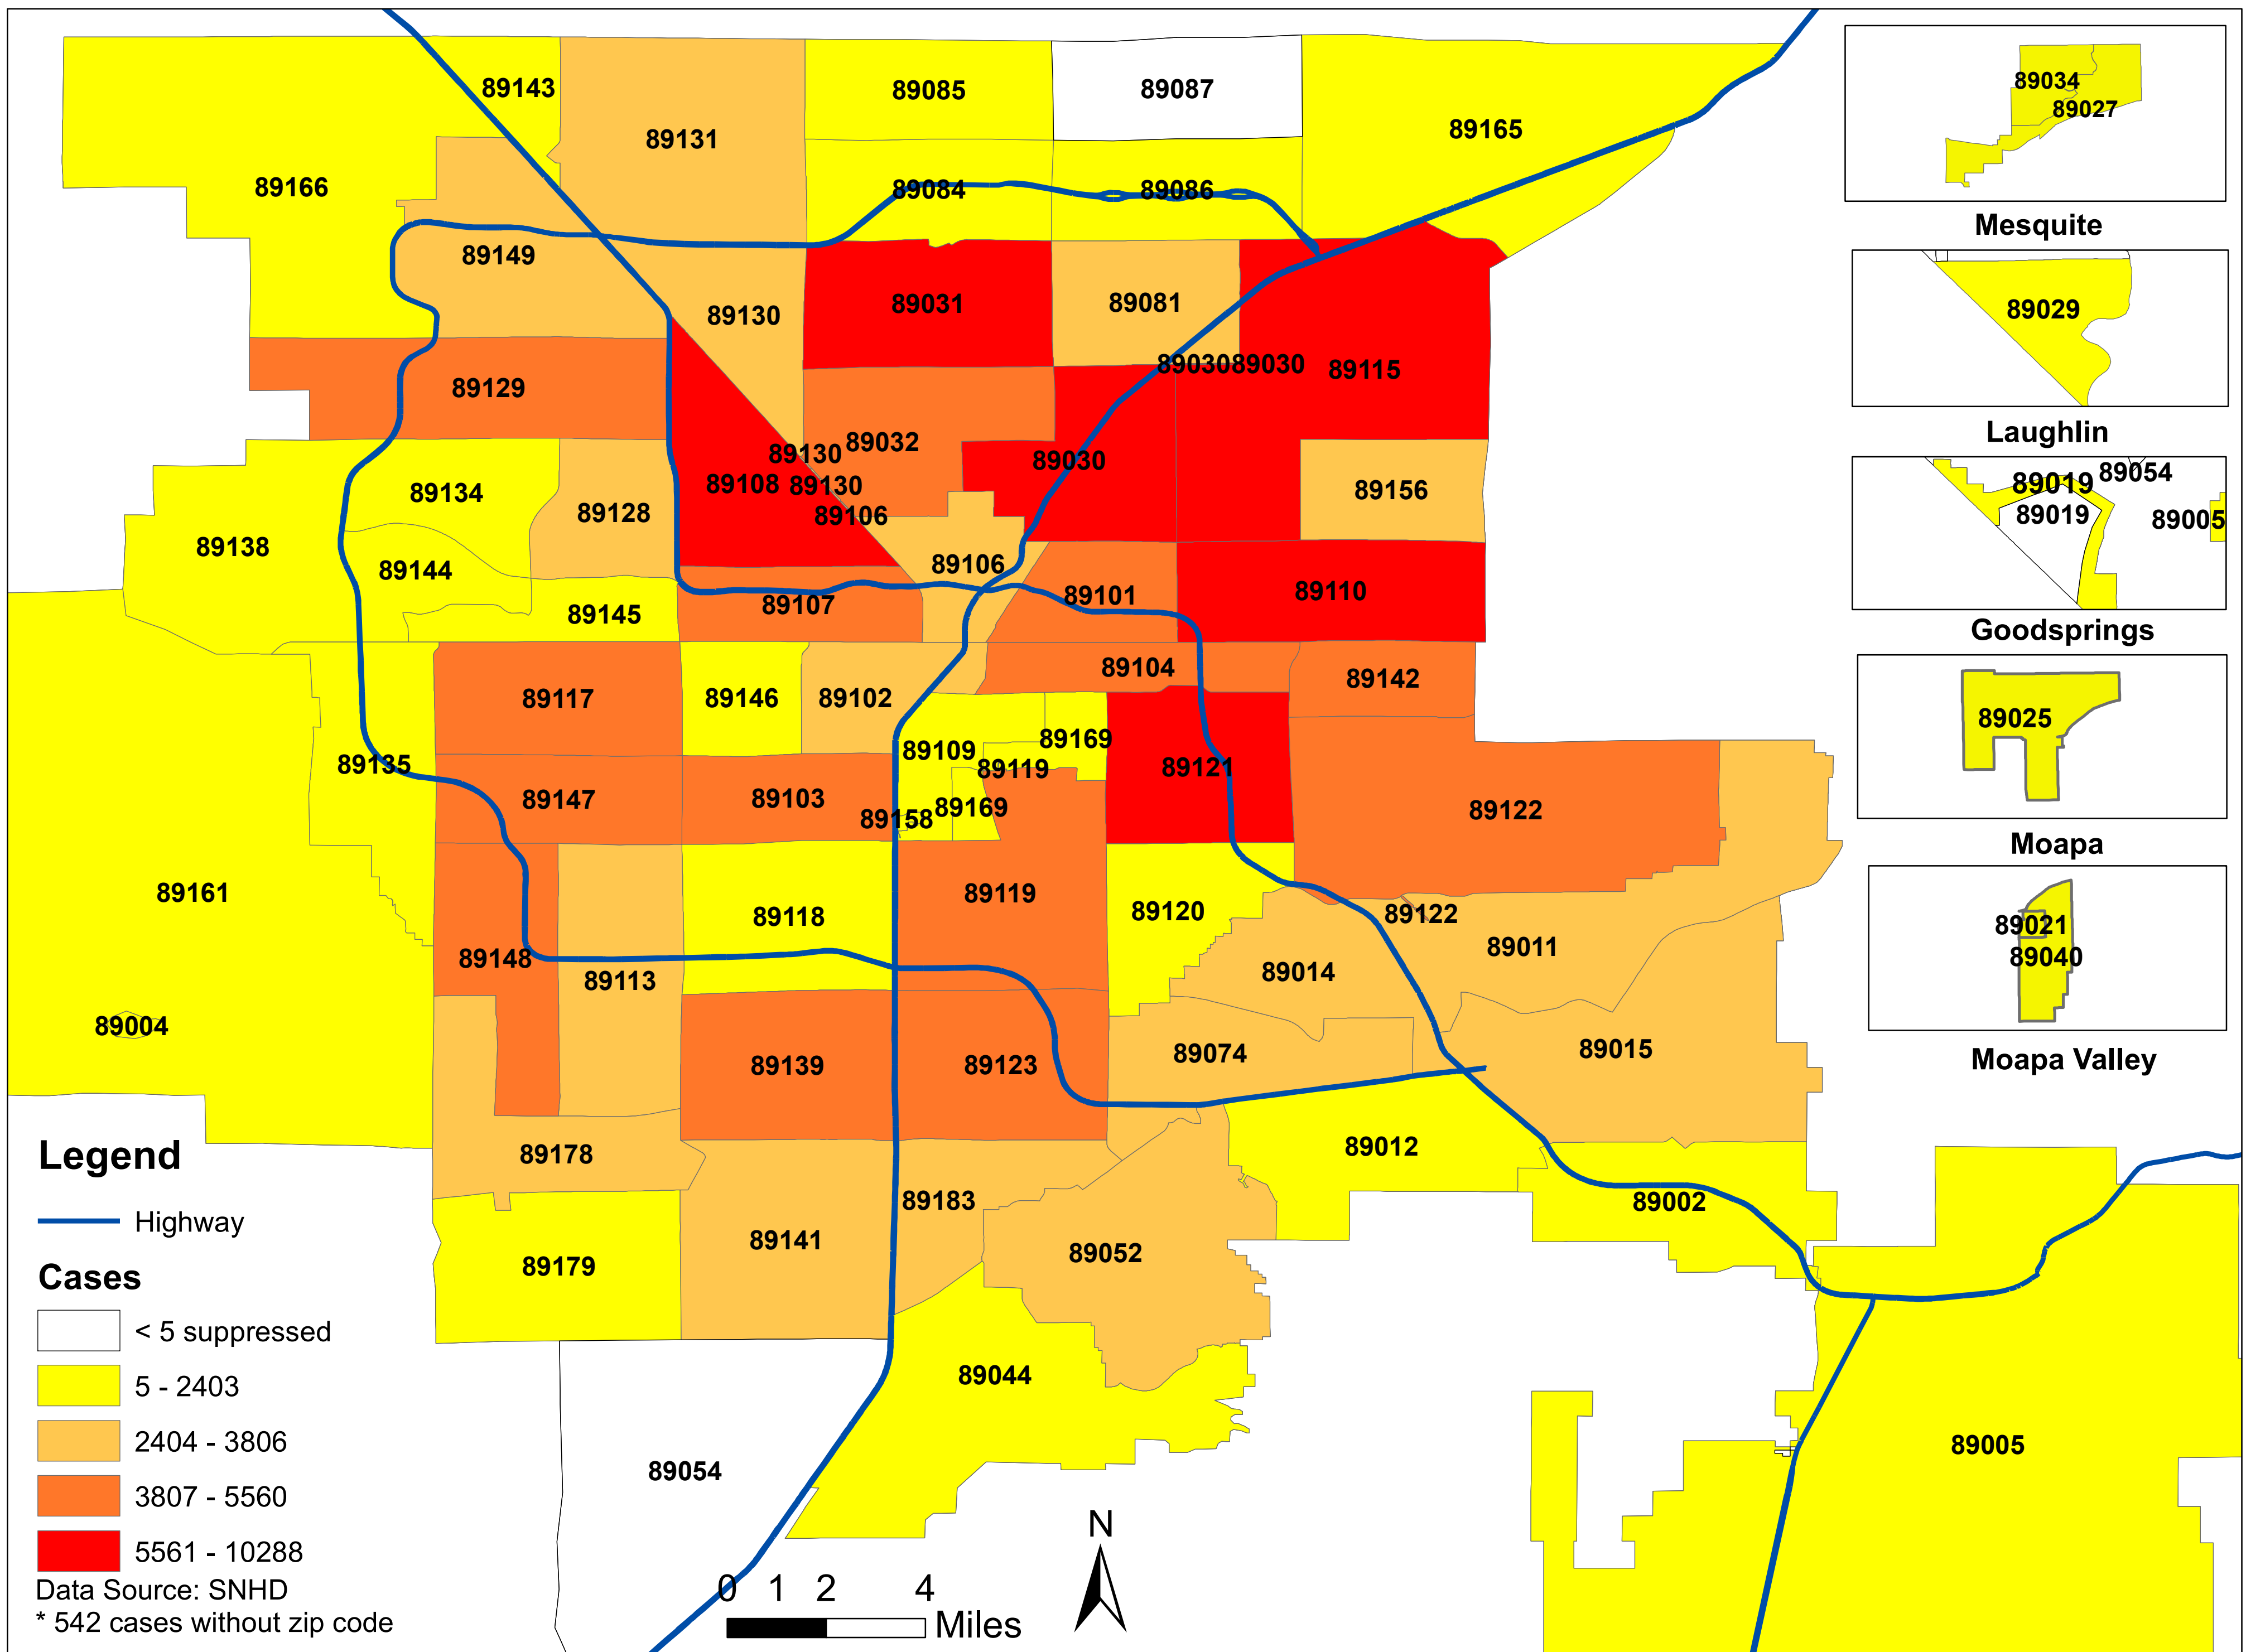

# Number of COVID-19 cases by zip code in Clark county (01.23.2021)

**Note: More than 5 cases reported from 89124**