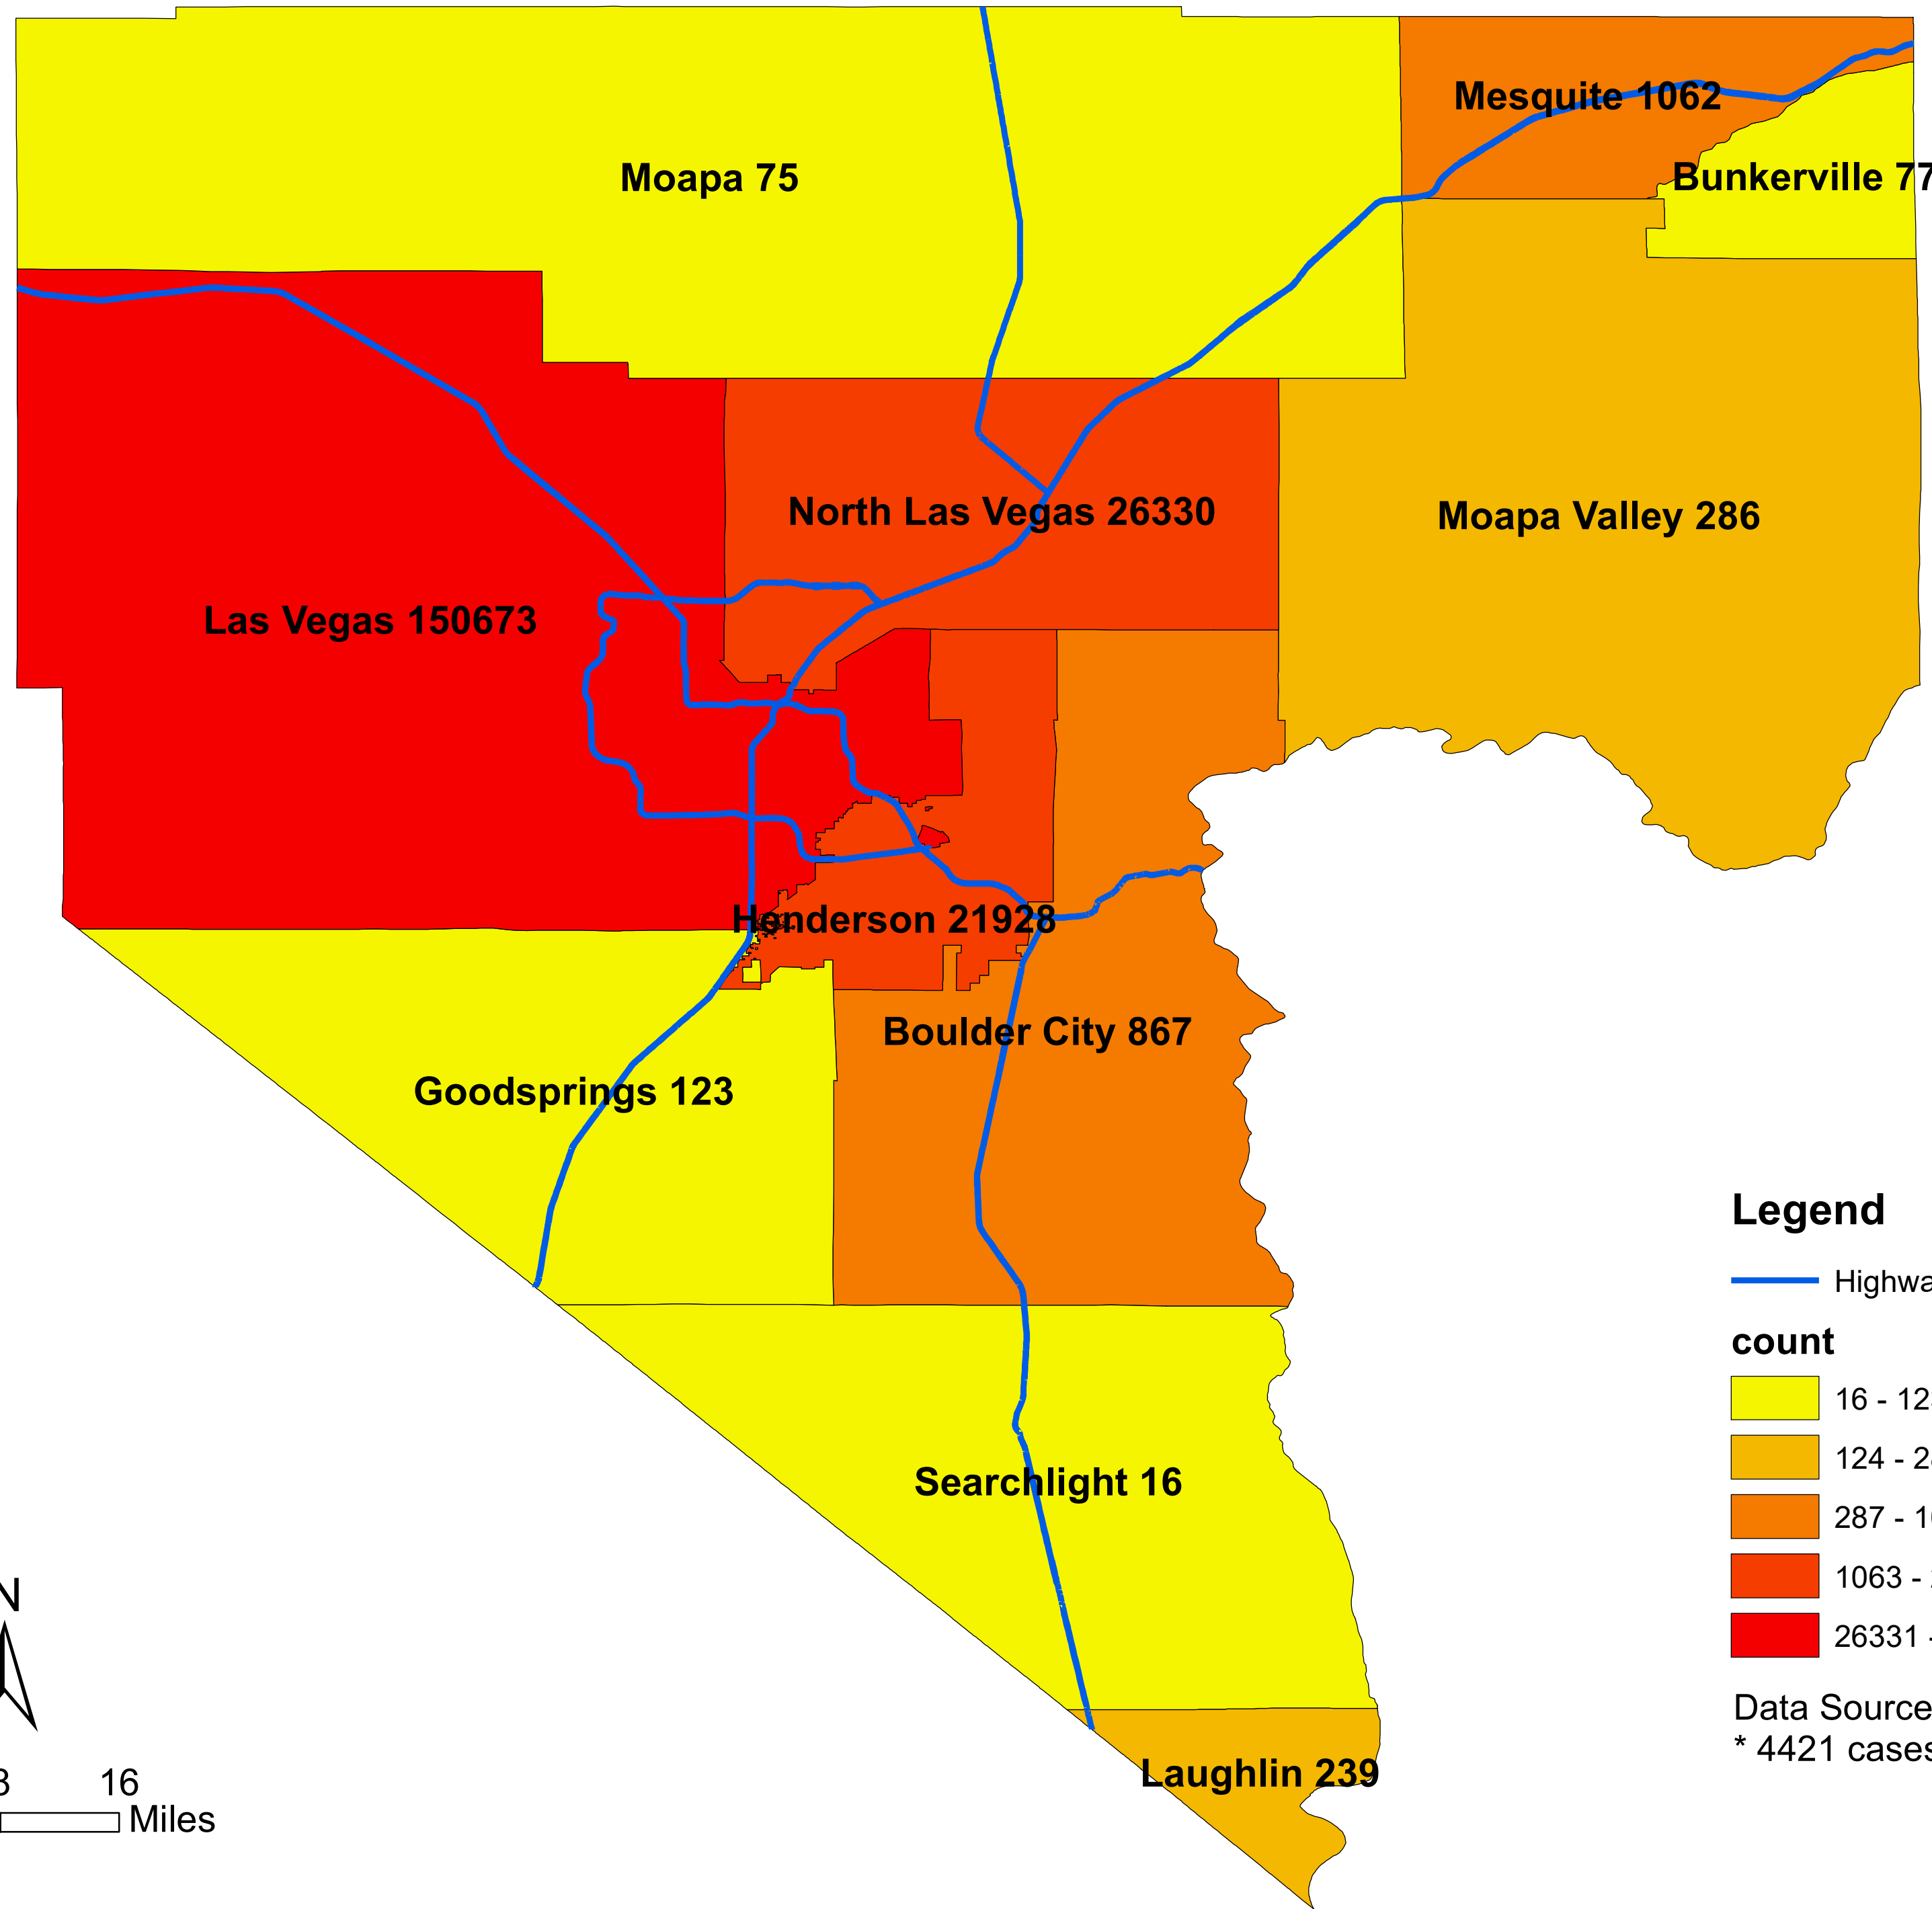

Number of COVID-19 cases by city in Clark county (01.23.2021)

Legend

— Highway

count

Data Source: SNHD

* 4421 cases without city information

0 4 8 16
Miles