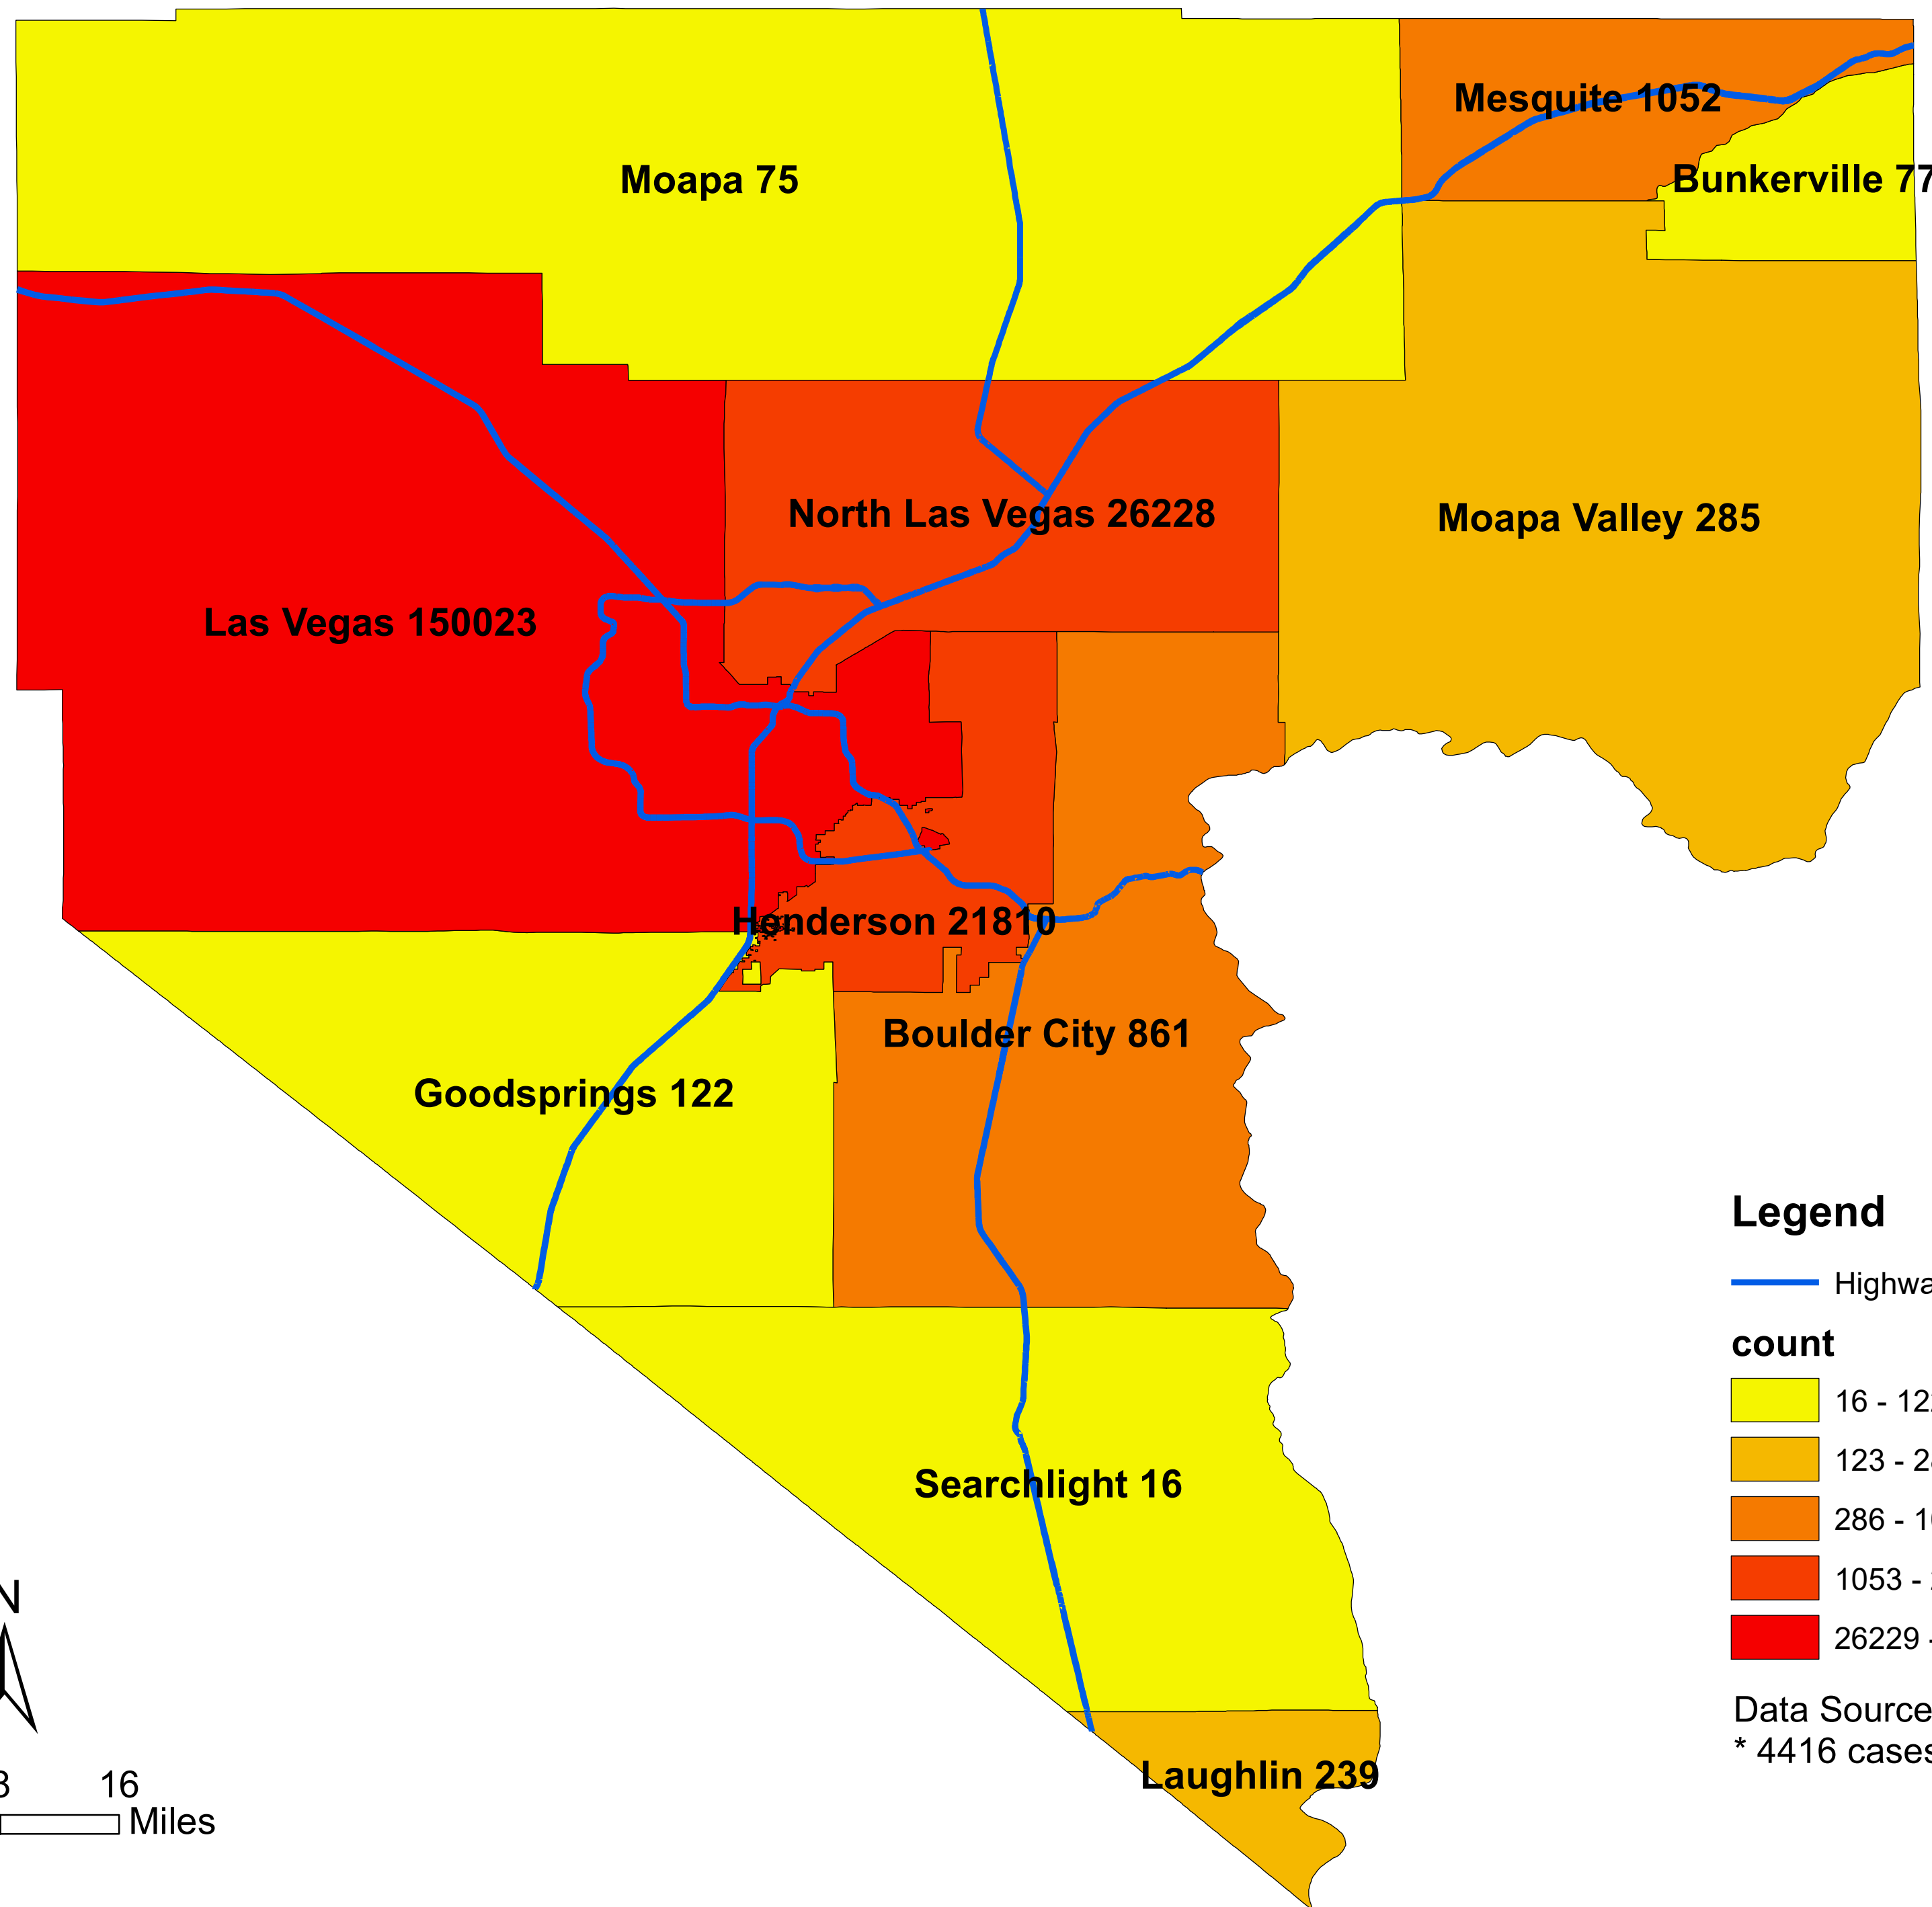

Number of COVID-19 cases by city in Clark county (01.22.2021)

Legend

— Highway

count

- 16 - 122
- 123 - 285
- 286 - 1052
- 1053 - 26228
- 26229 - 150023

Data Source: SNHD

* 4416 cases without city information

0 4 8 16 Miles