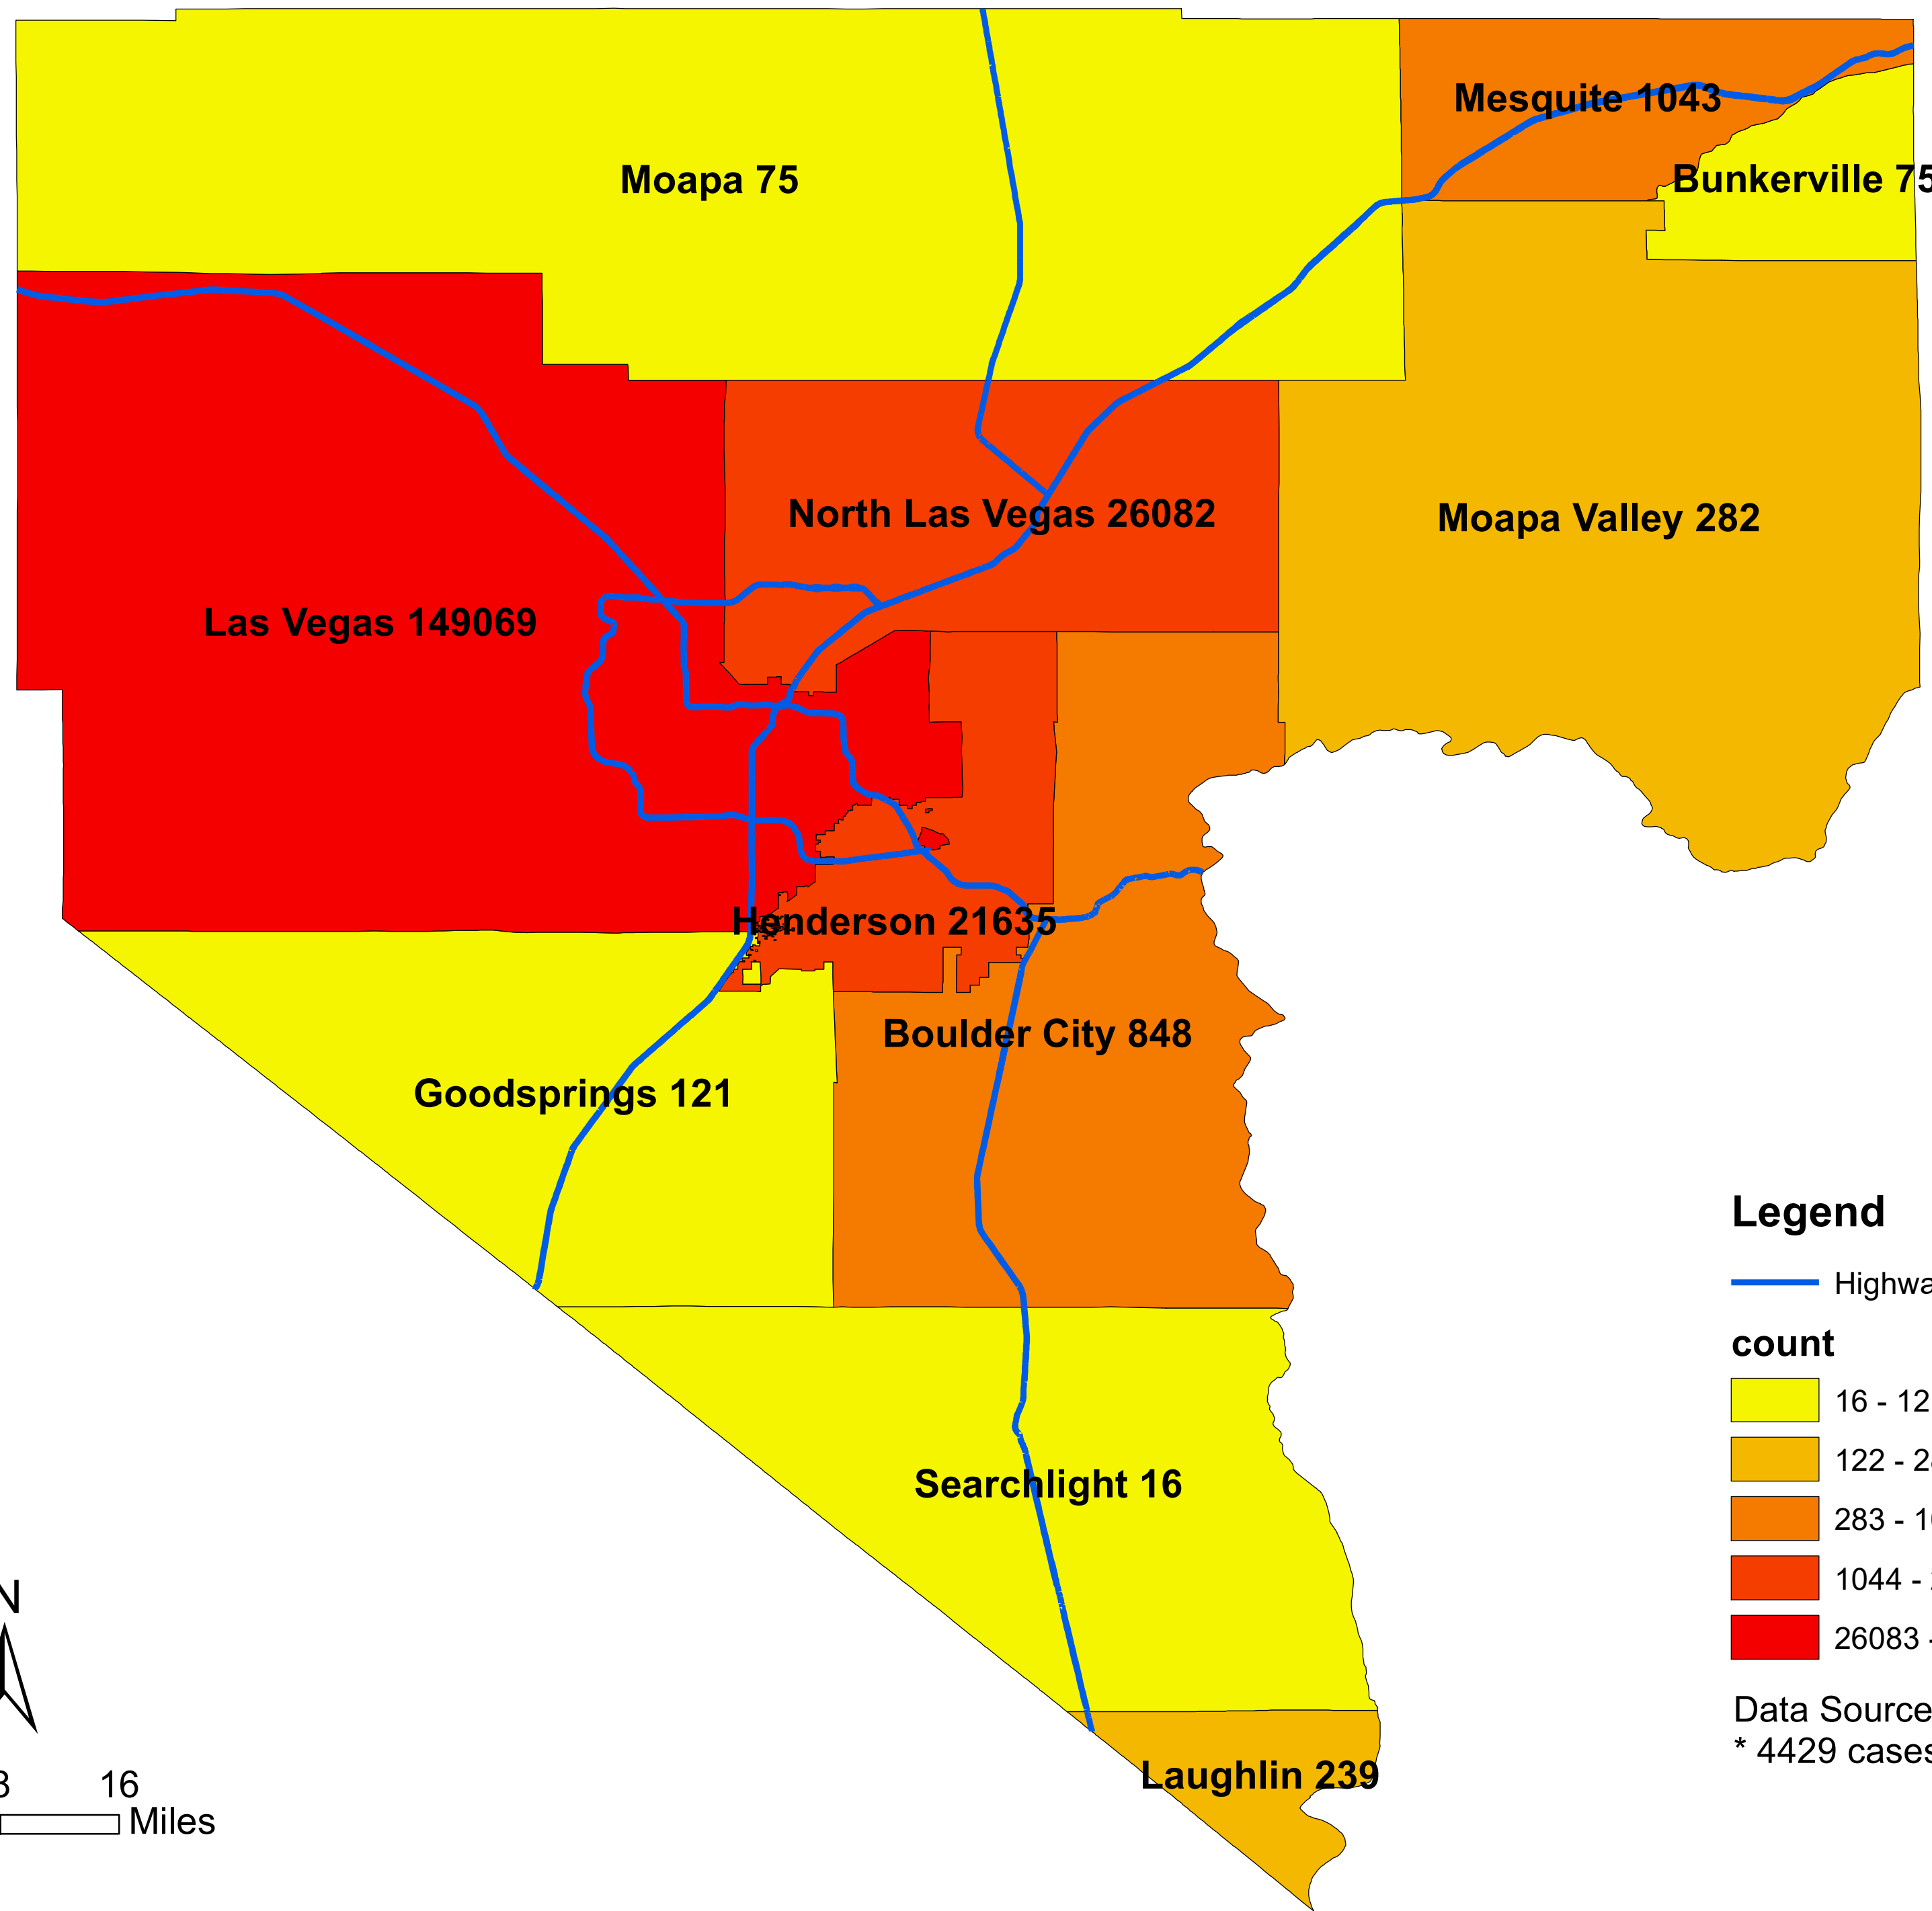

Number of COVID-19 cases by city in Clark county (01.21.2021)

Legend

— Highway

count

Data Source: SNHD

* 4429 cases without city information