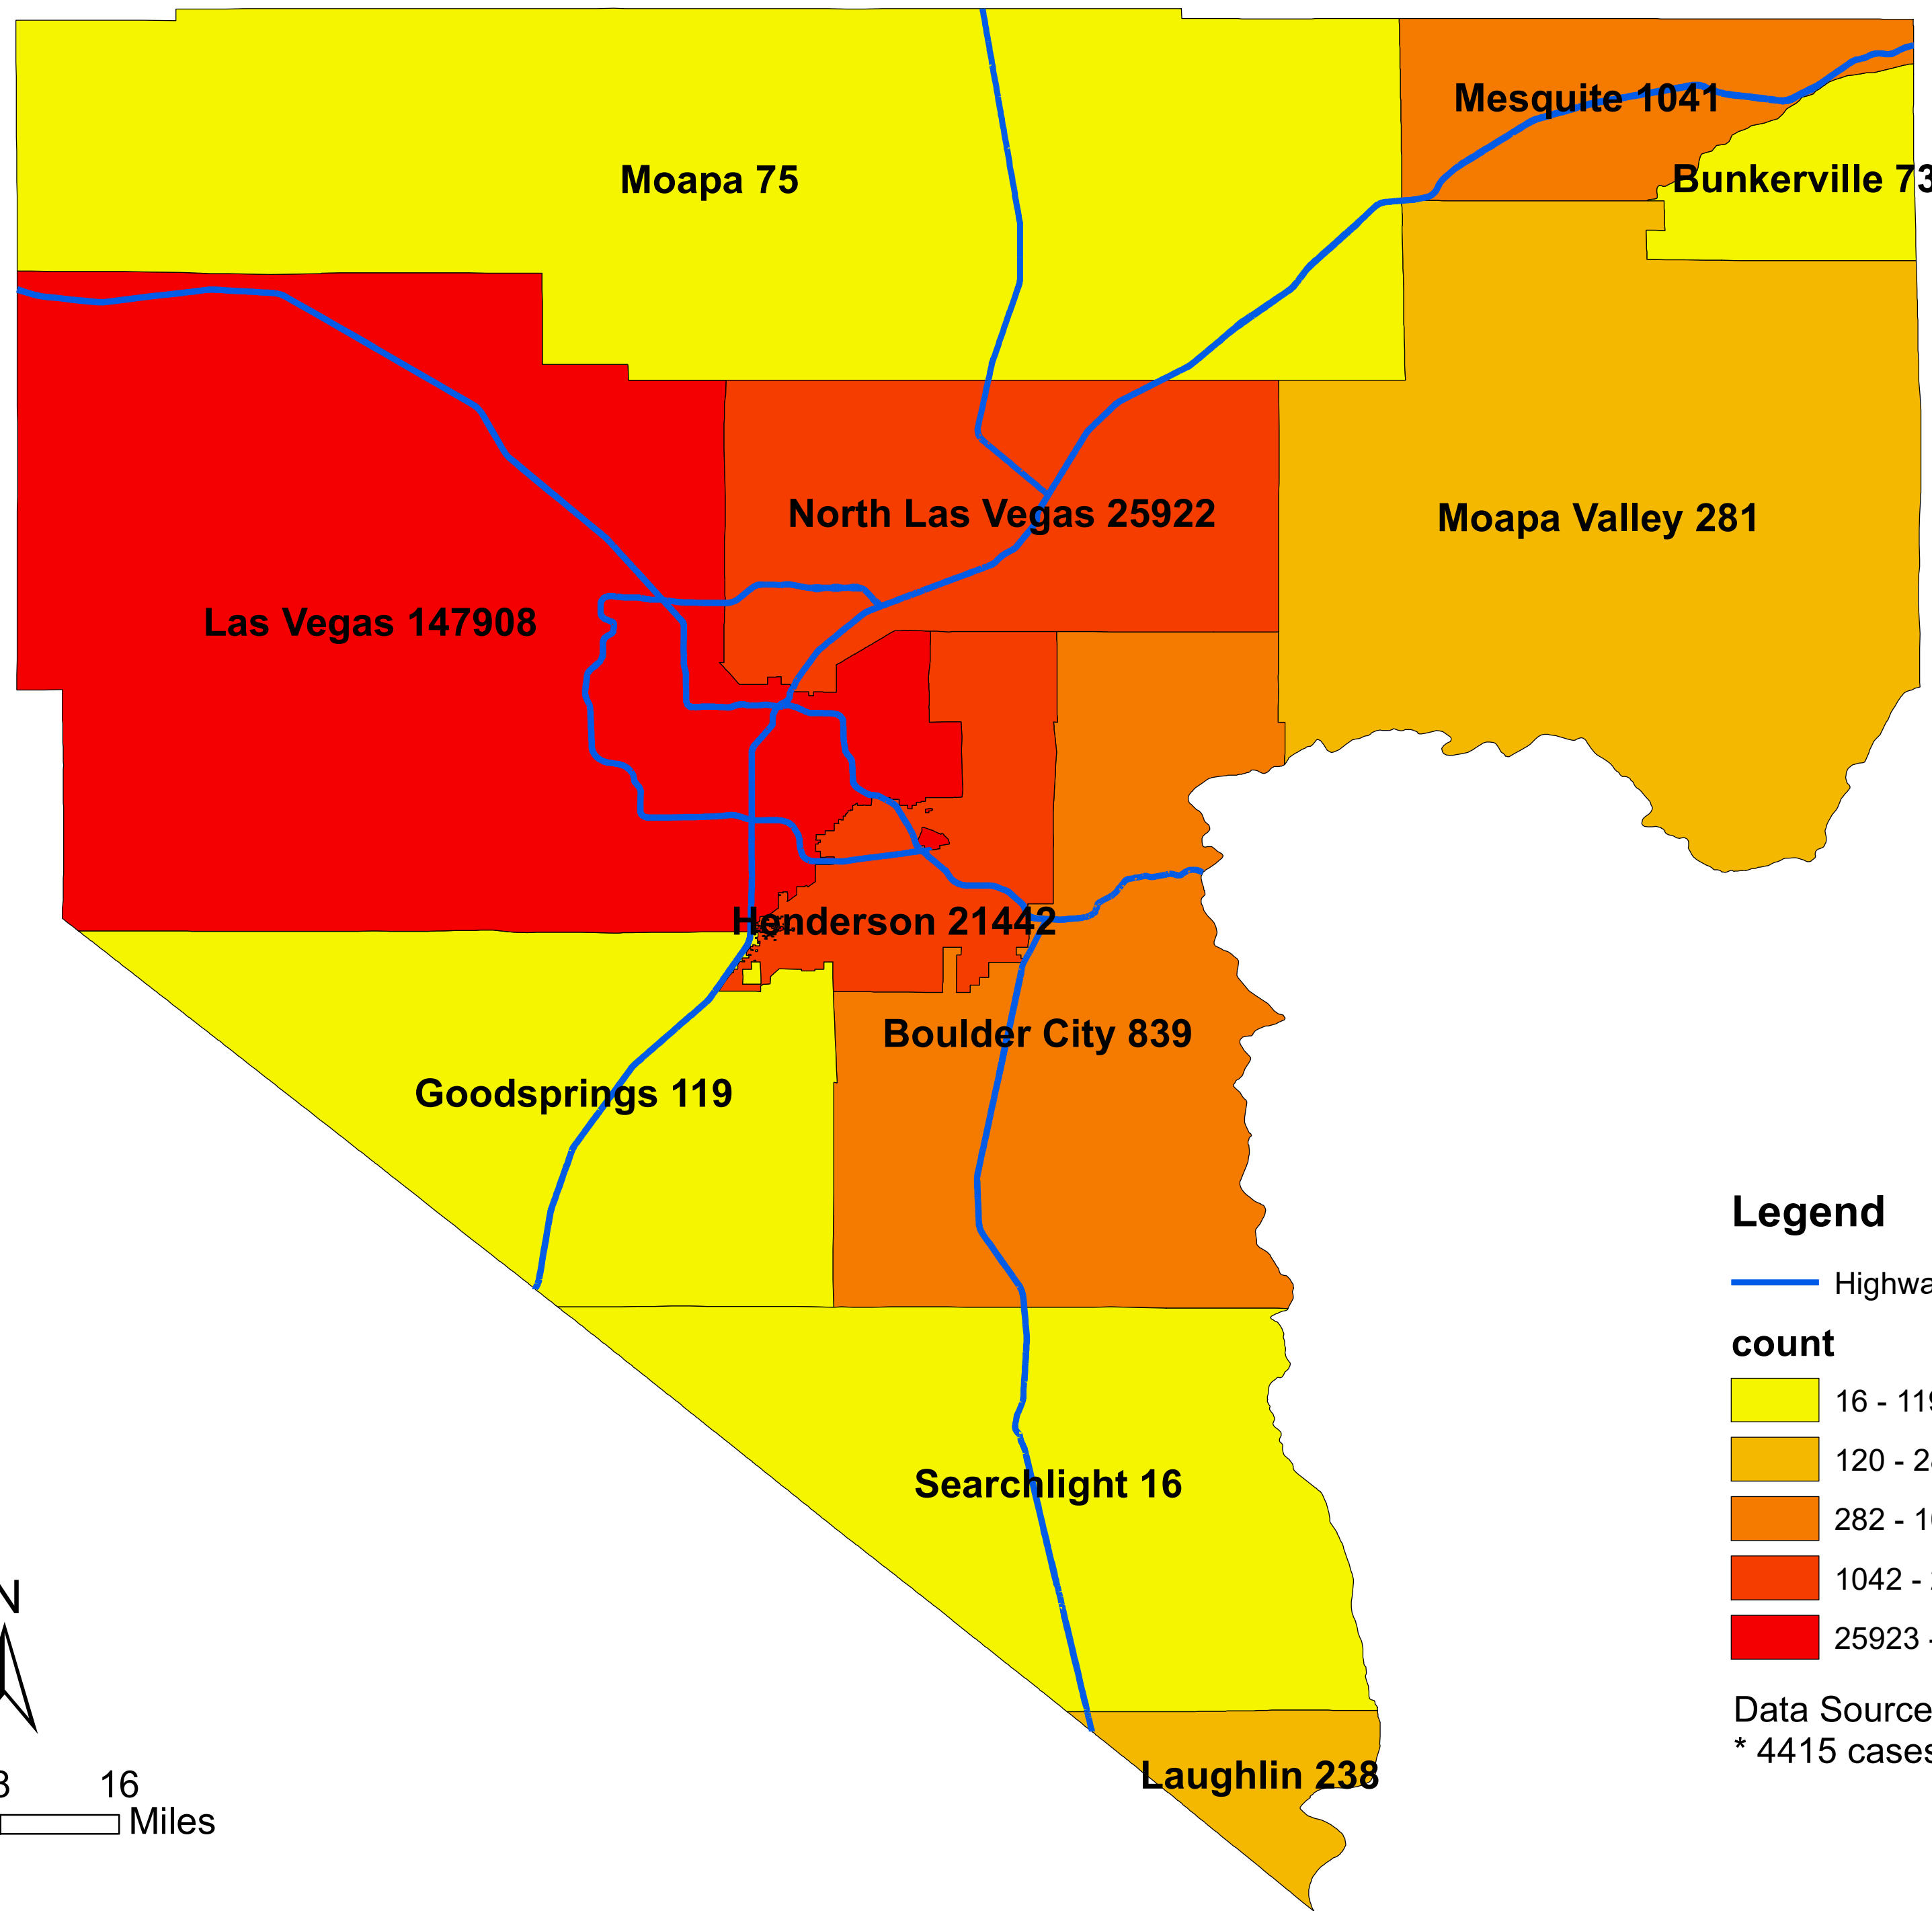

# Number of COVID-19 cases by city in Clark county (01.20.2021)

## Legend

— Highway

### count

Data Source: SNHD

\* 4415 cases without city information

0 4 8 16  
Miles