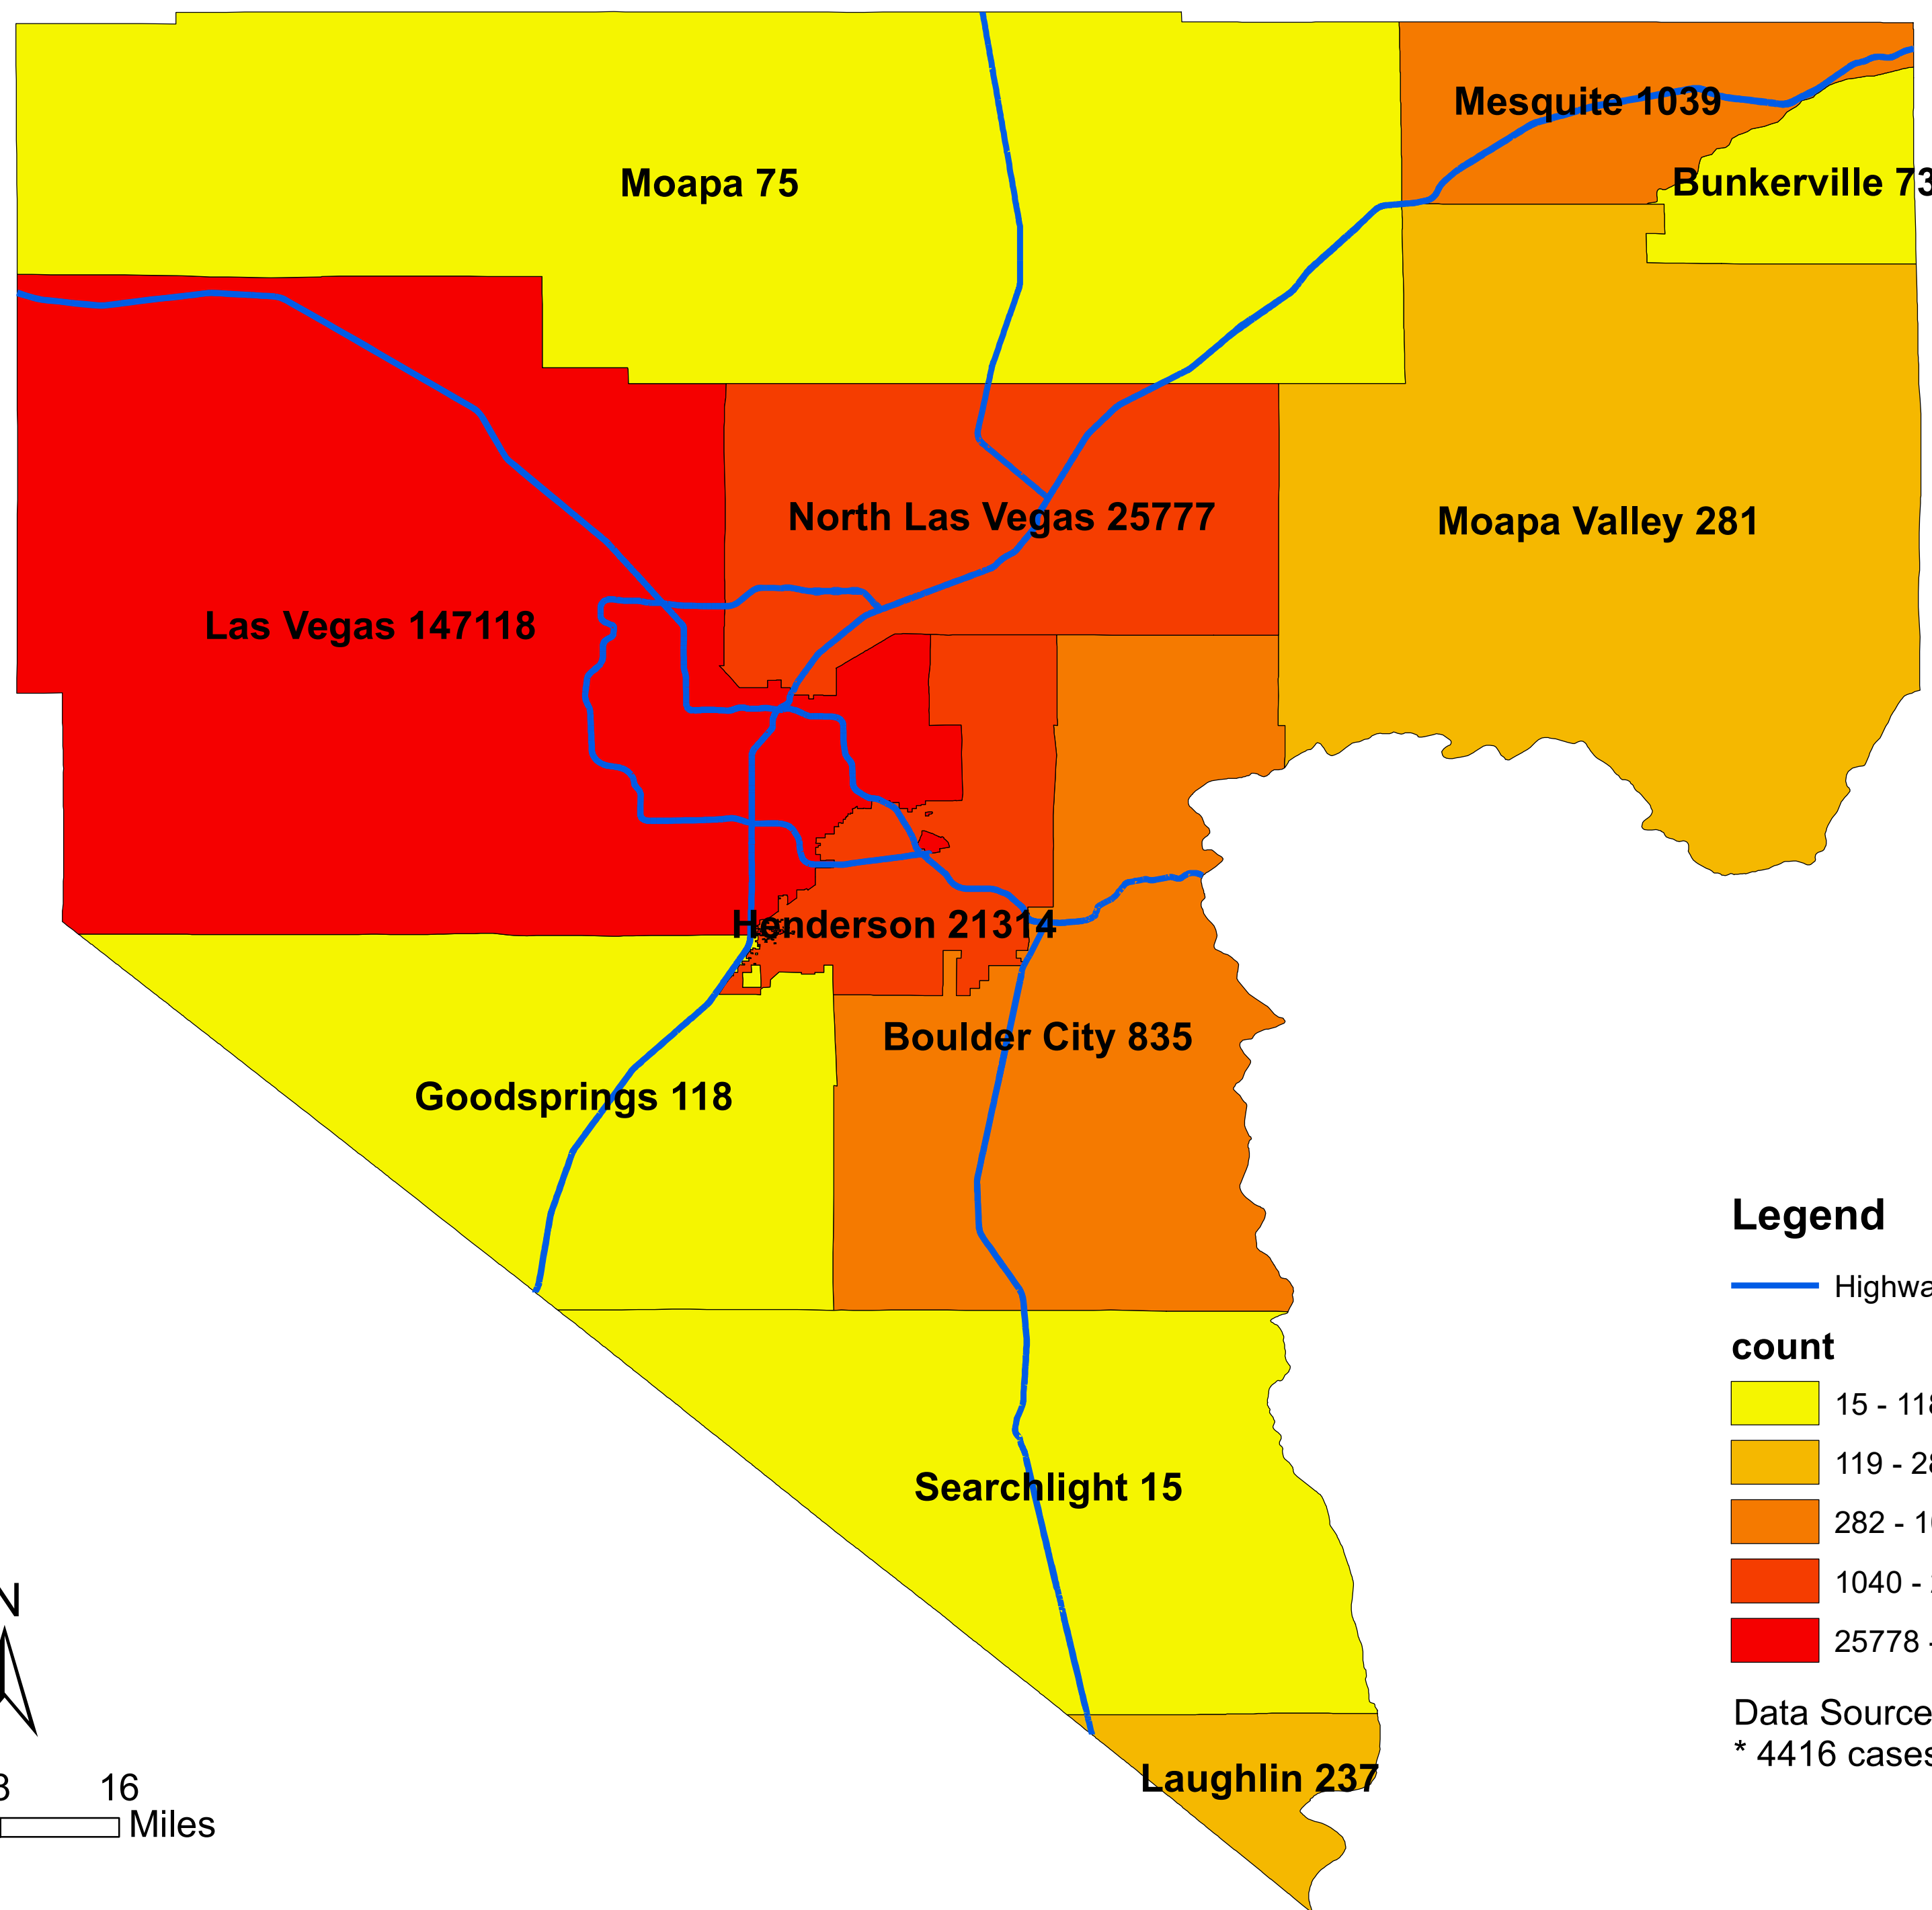

# Number of COVID-19 cases by city in Clark county (01.19.2021)

## Legend

— Highway

### count

- 15 - 118
- 119 - 281
- 282 - 1039
- 1040 - 25777
- 25778 - 147118

Data Source: SNHD  
\* 4416 cases without city information