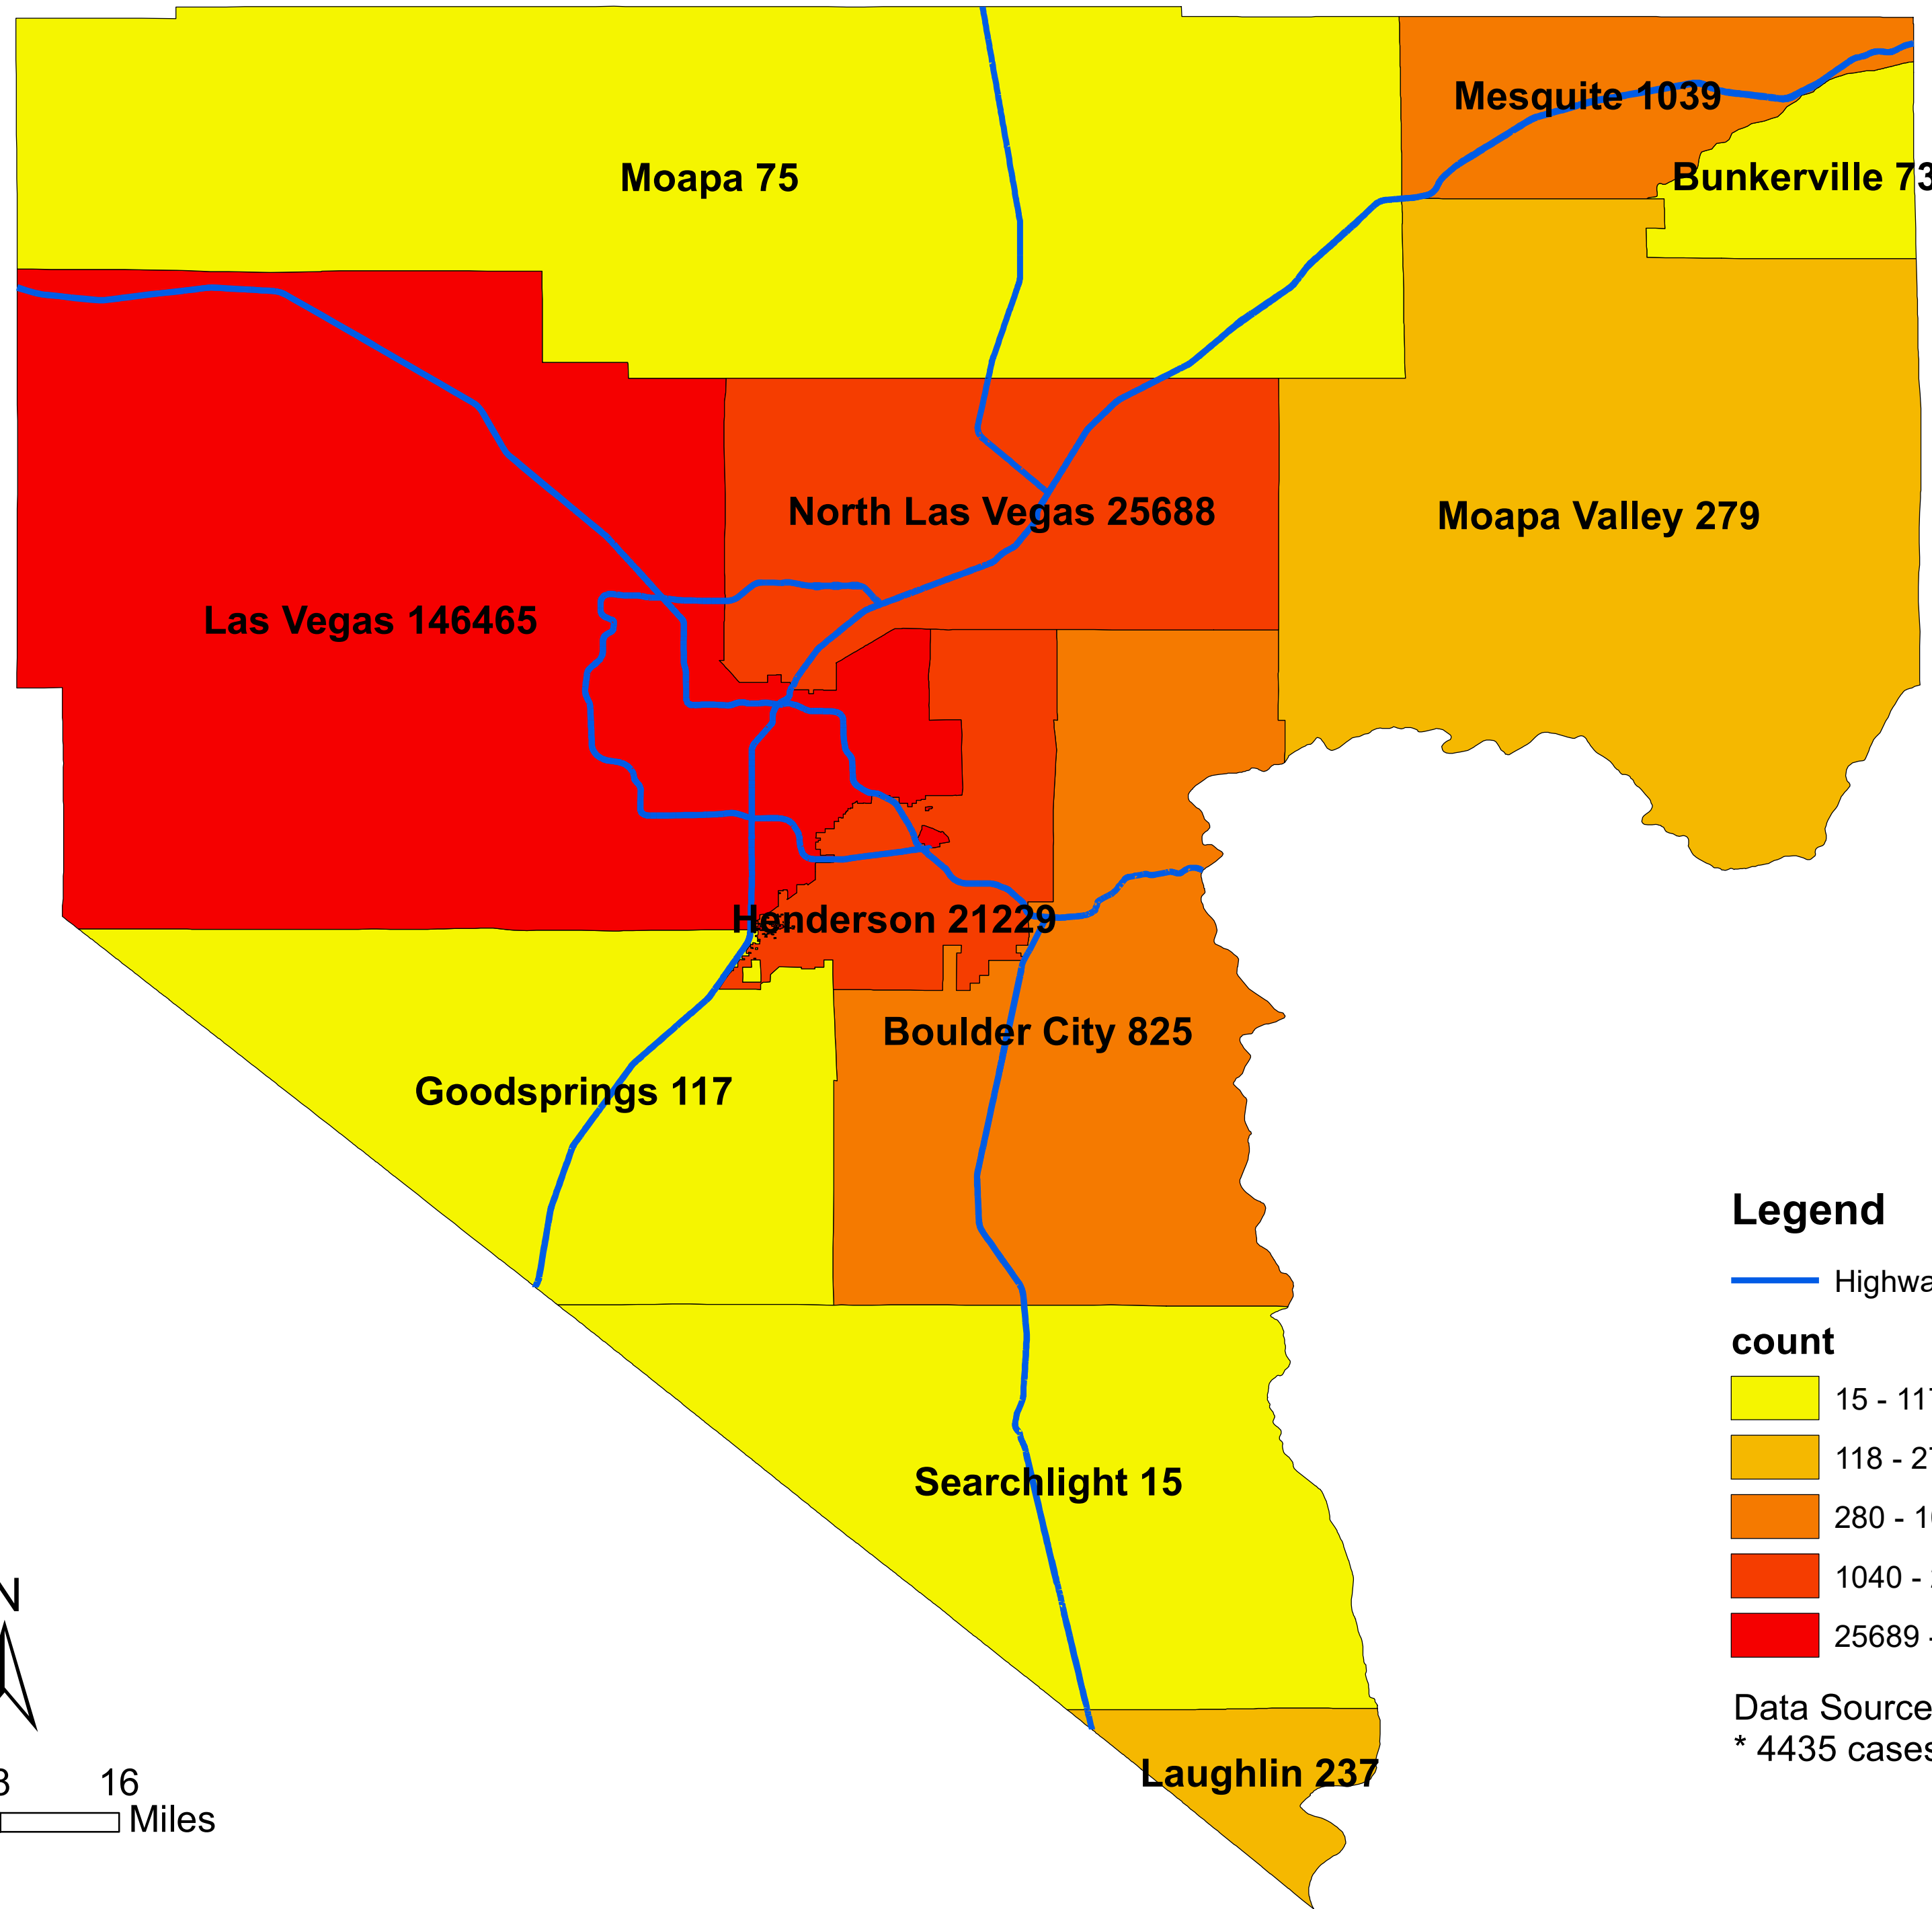

Number of COVID-19 cases by city in Clark county (01.18.2021)

Legend

— Highway

count

Data Source: SNHD

* 4435 cases without city information

0 4 8 16 Miles