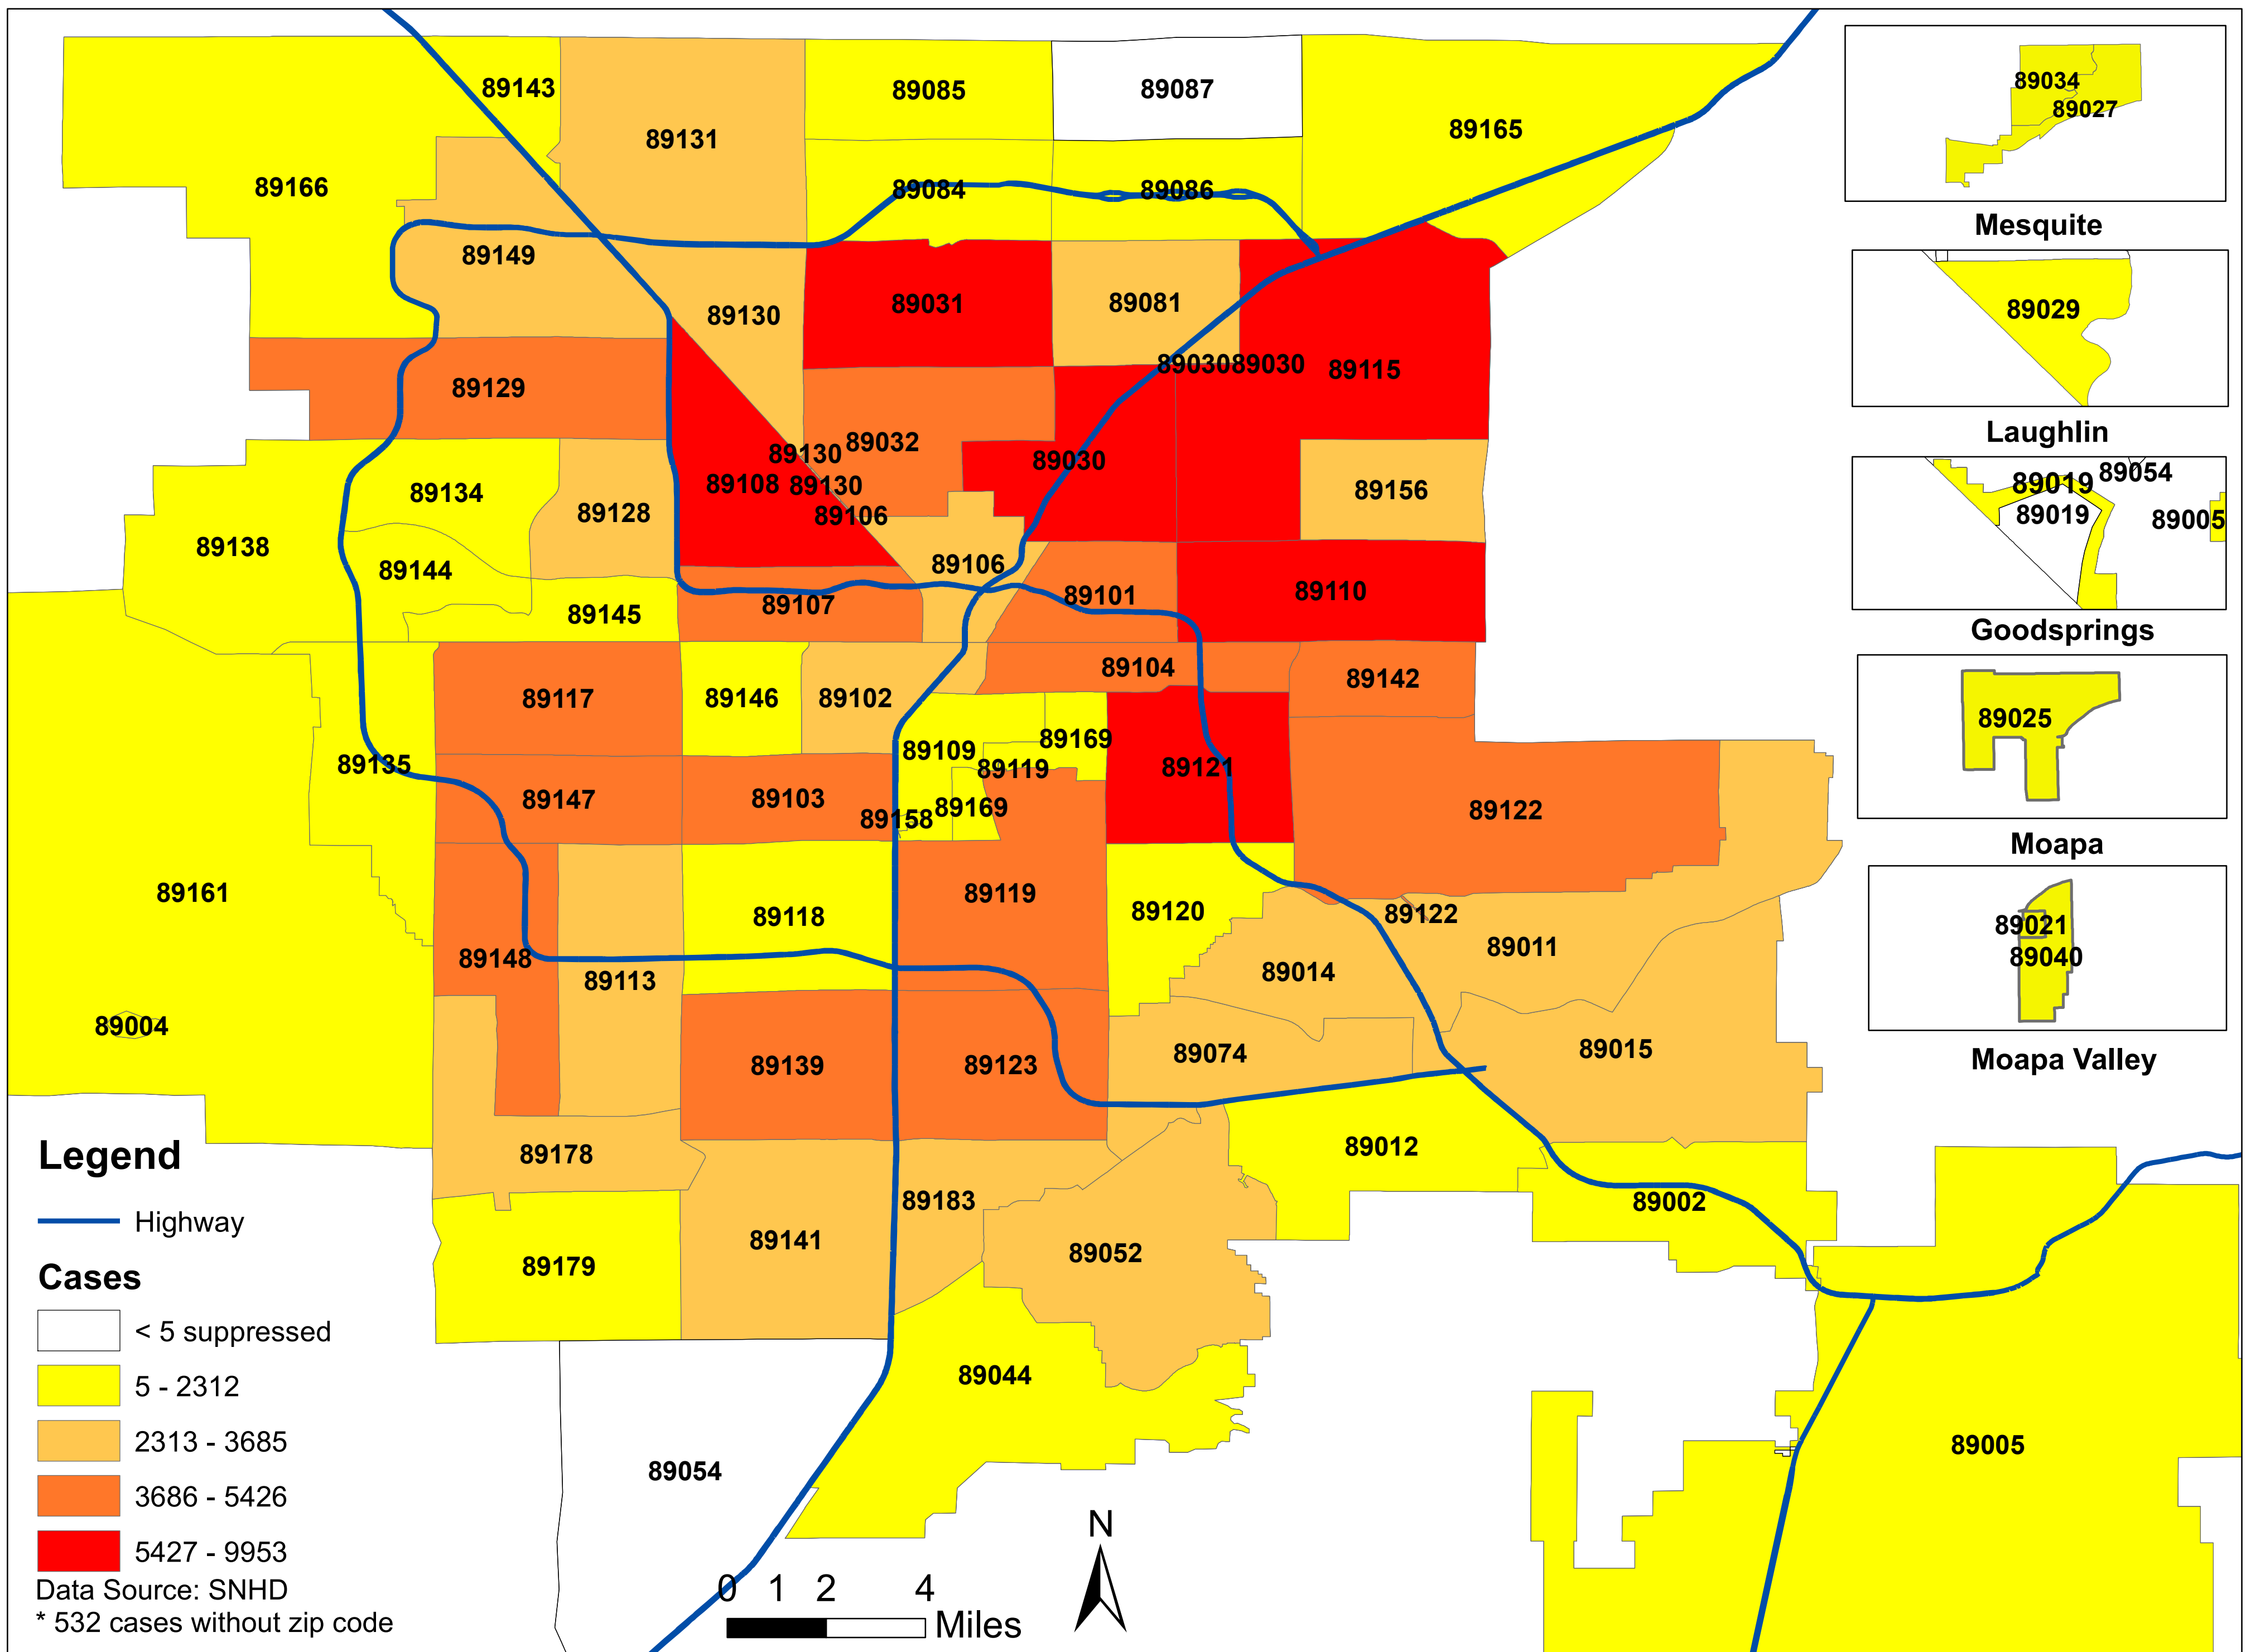

# Number of COVID-19 cases by zip code in Clark county (01.17.2021)

**Note: More than 5 cases reported from 89124**