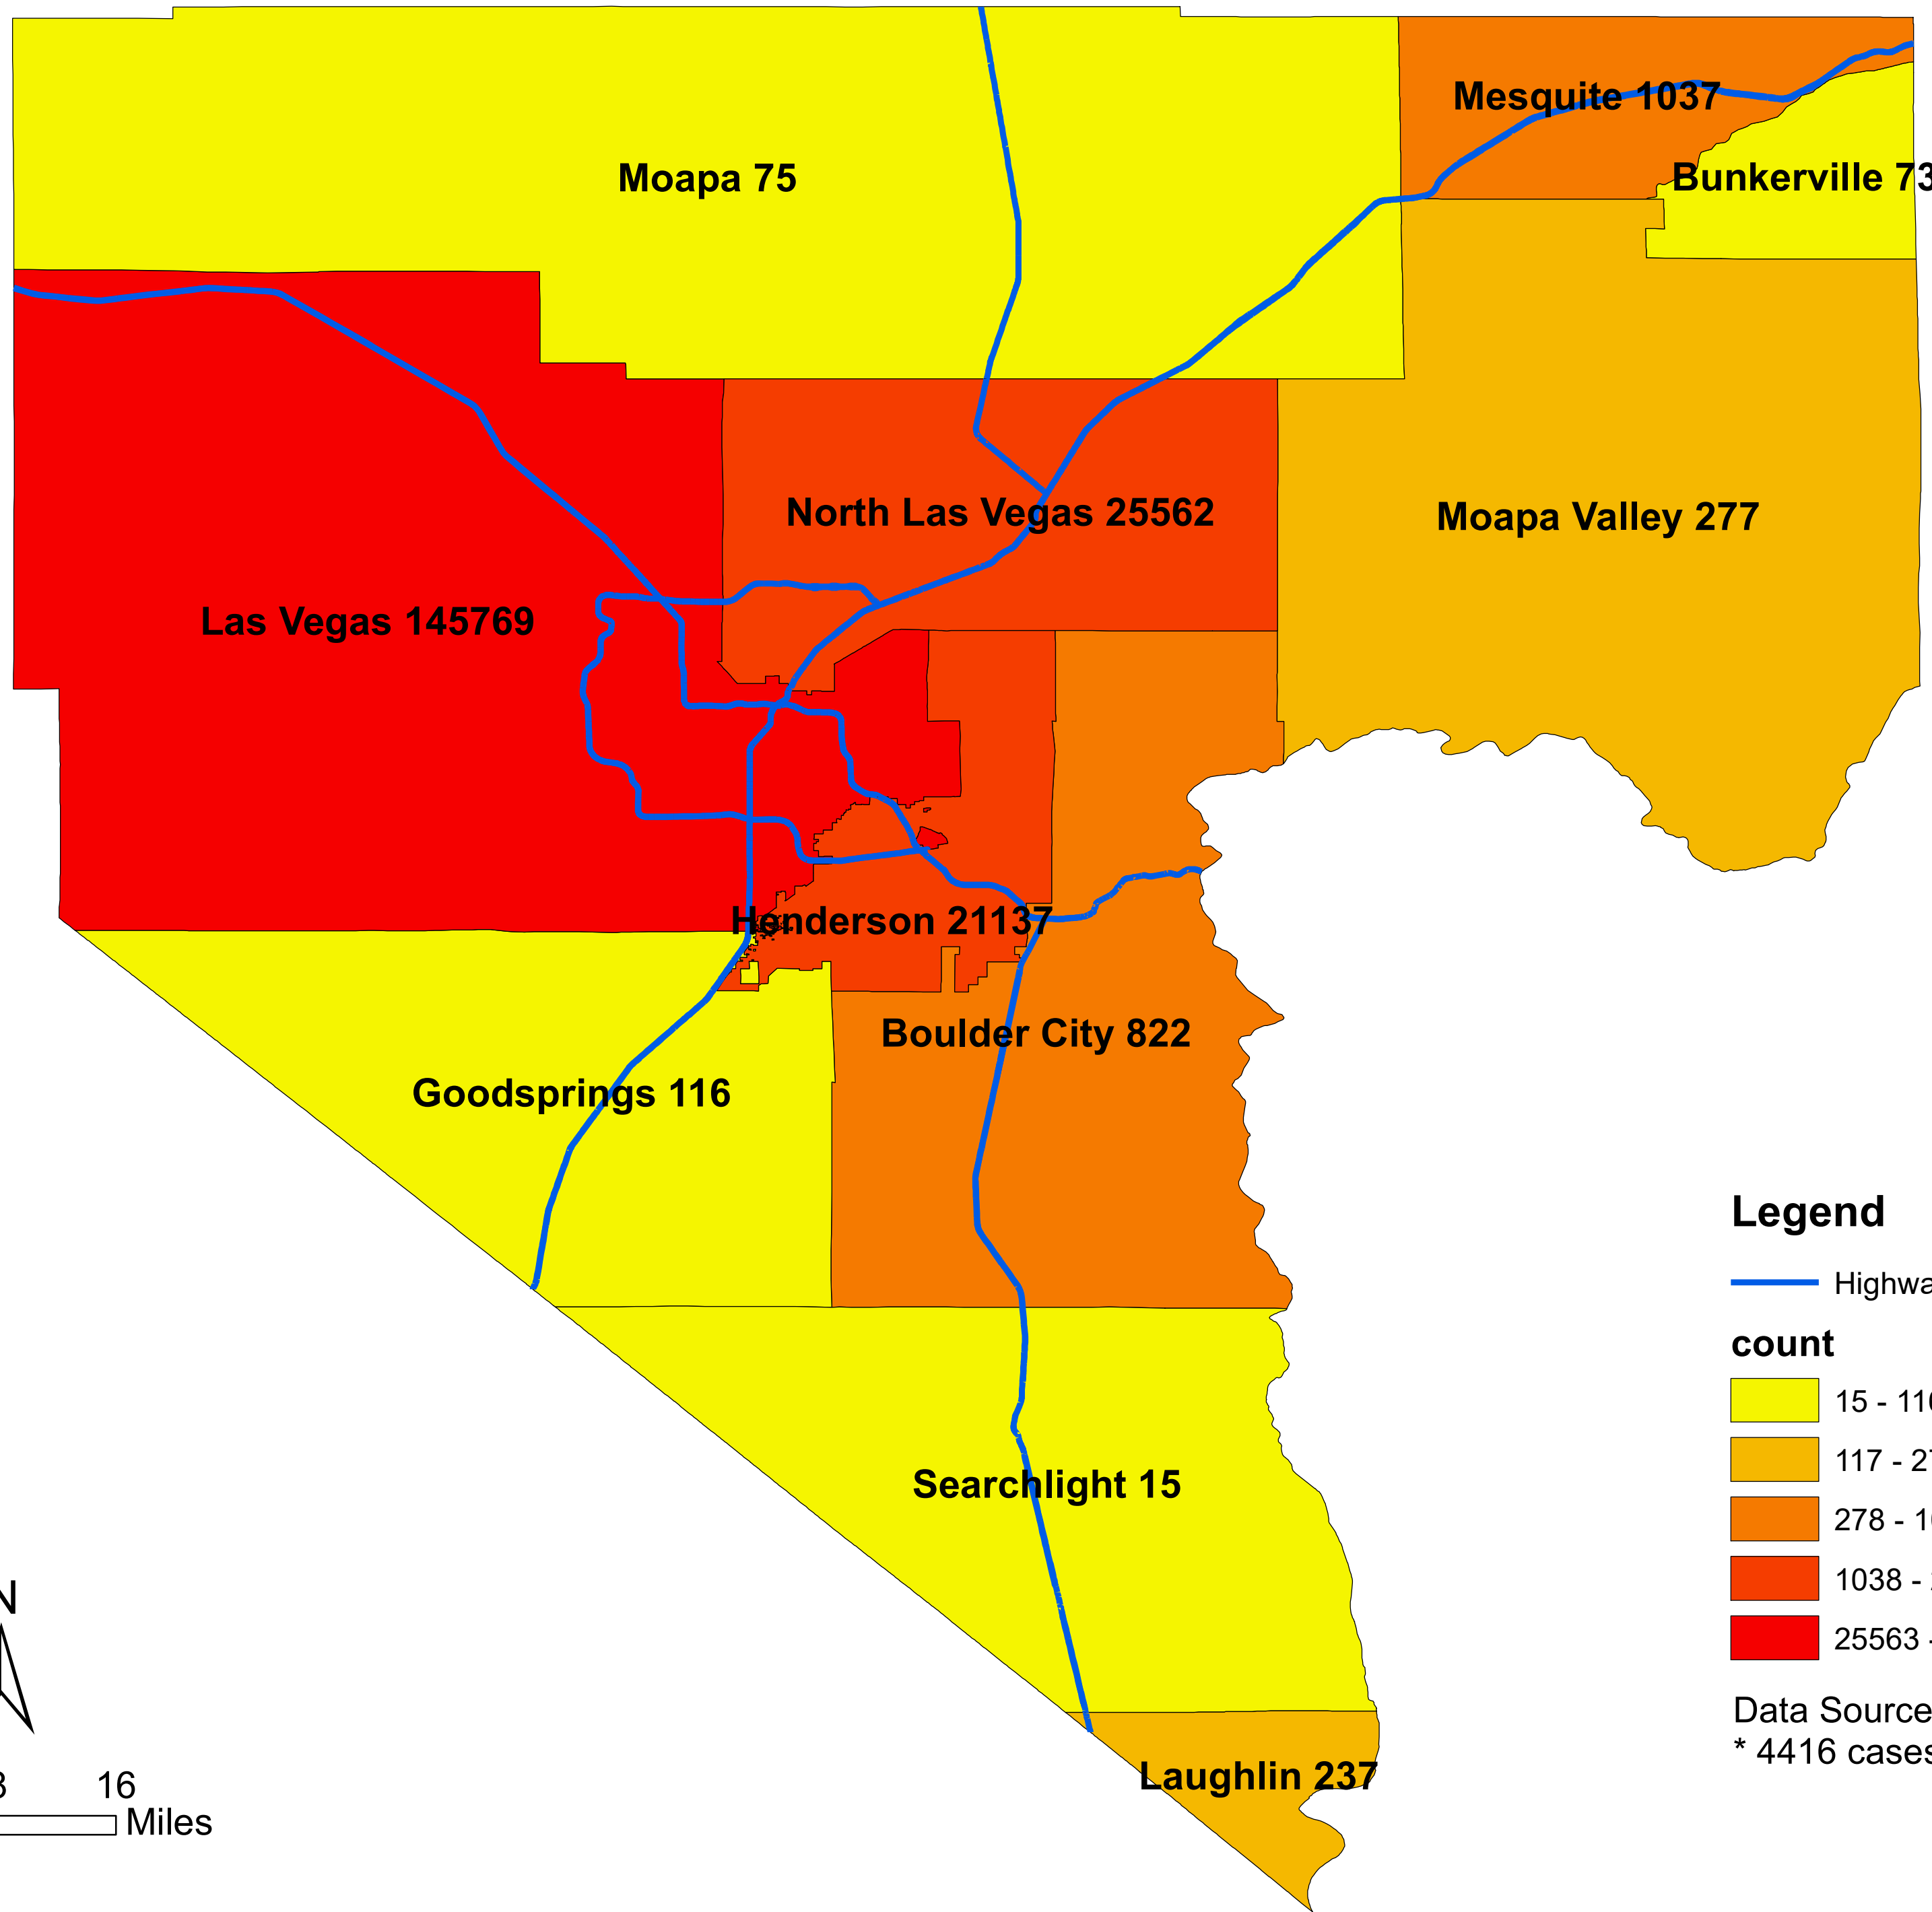

Number of COVID-19 cases by city in Clark county (01.17.2021)

Legend

— Highway

count

Data Source: SNHD

* 4416 cases without city information

0 4 8 16
Miles