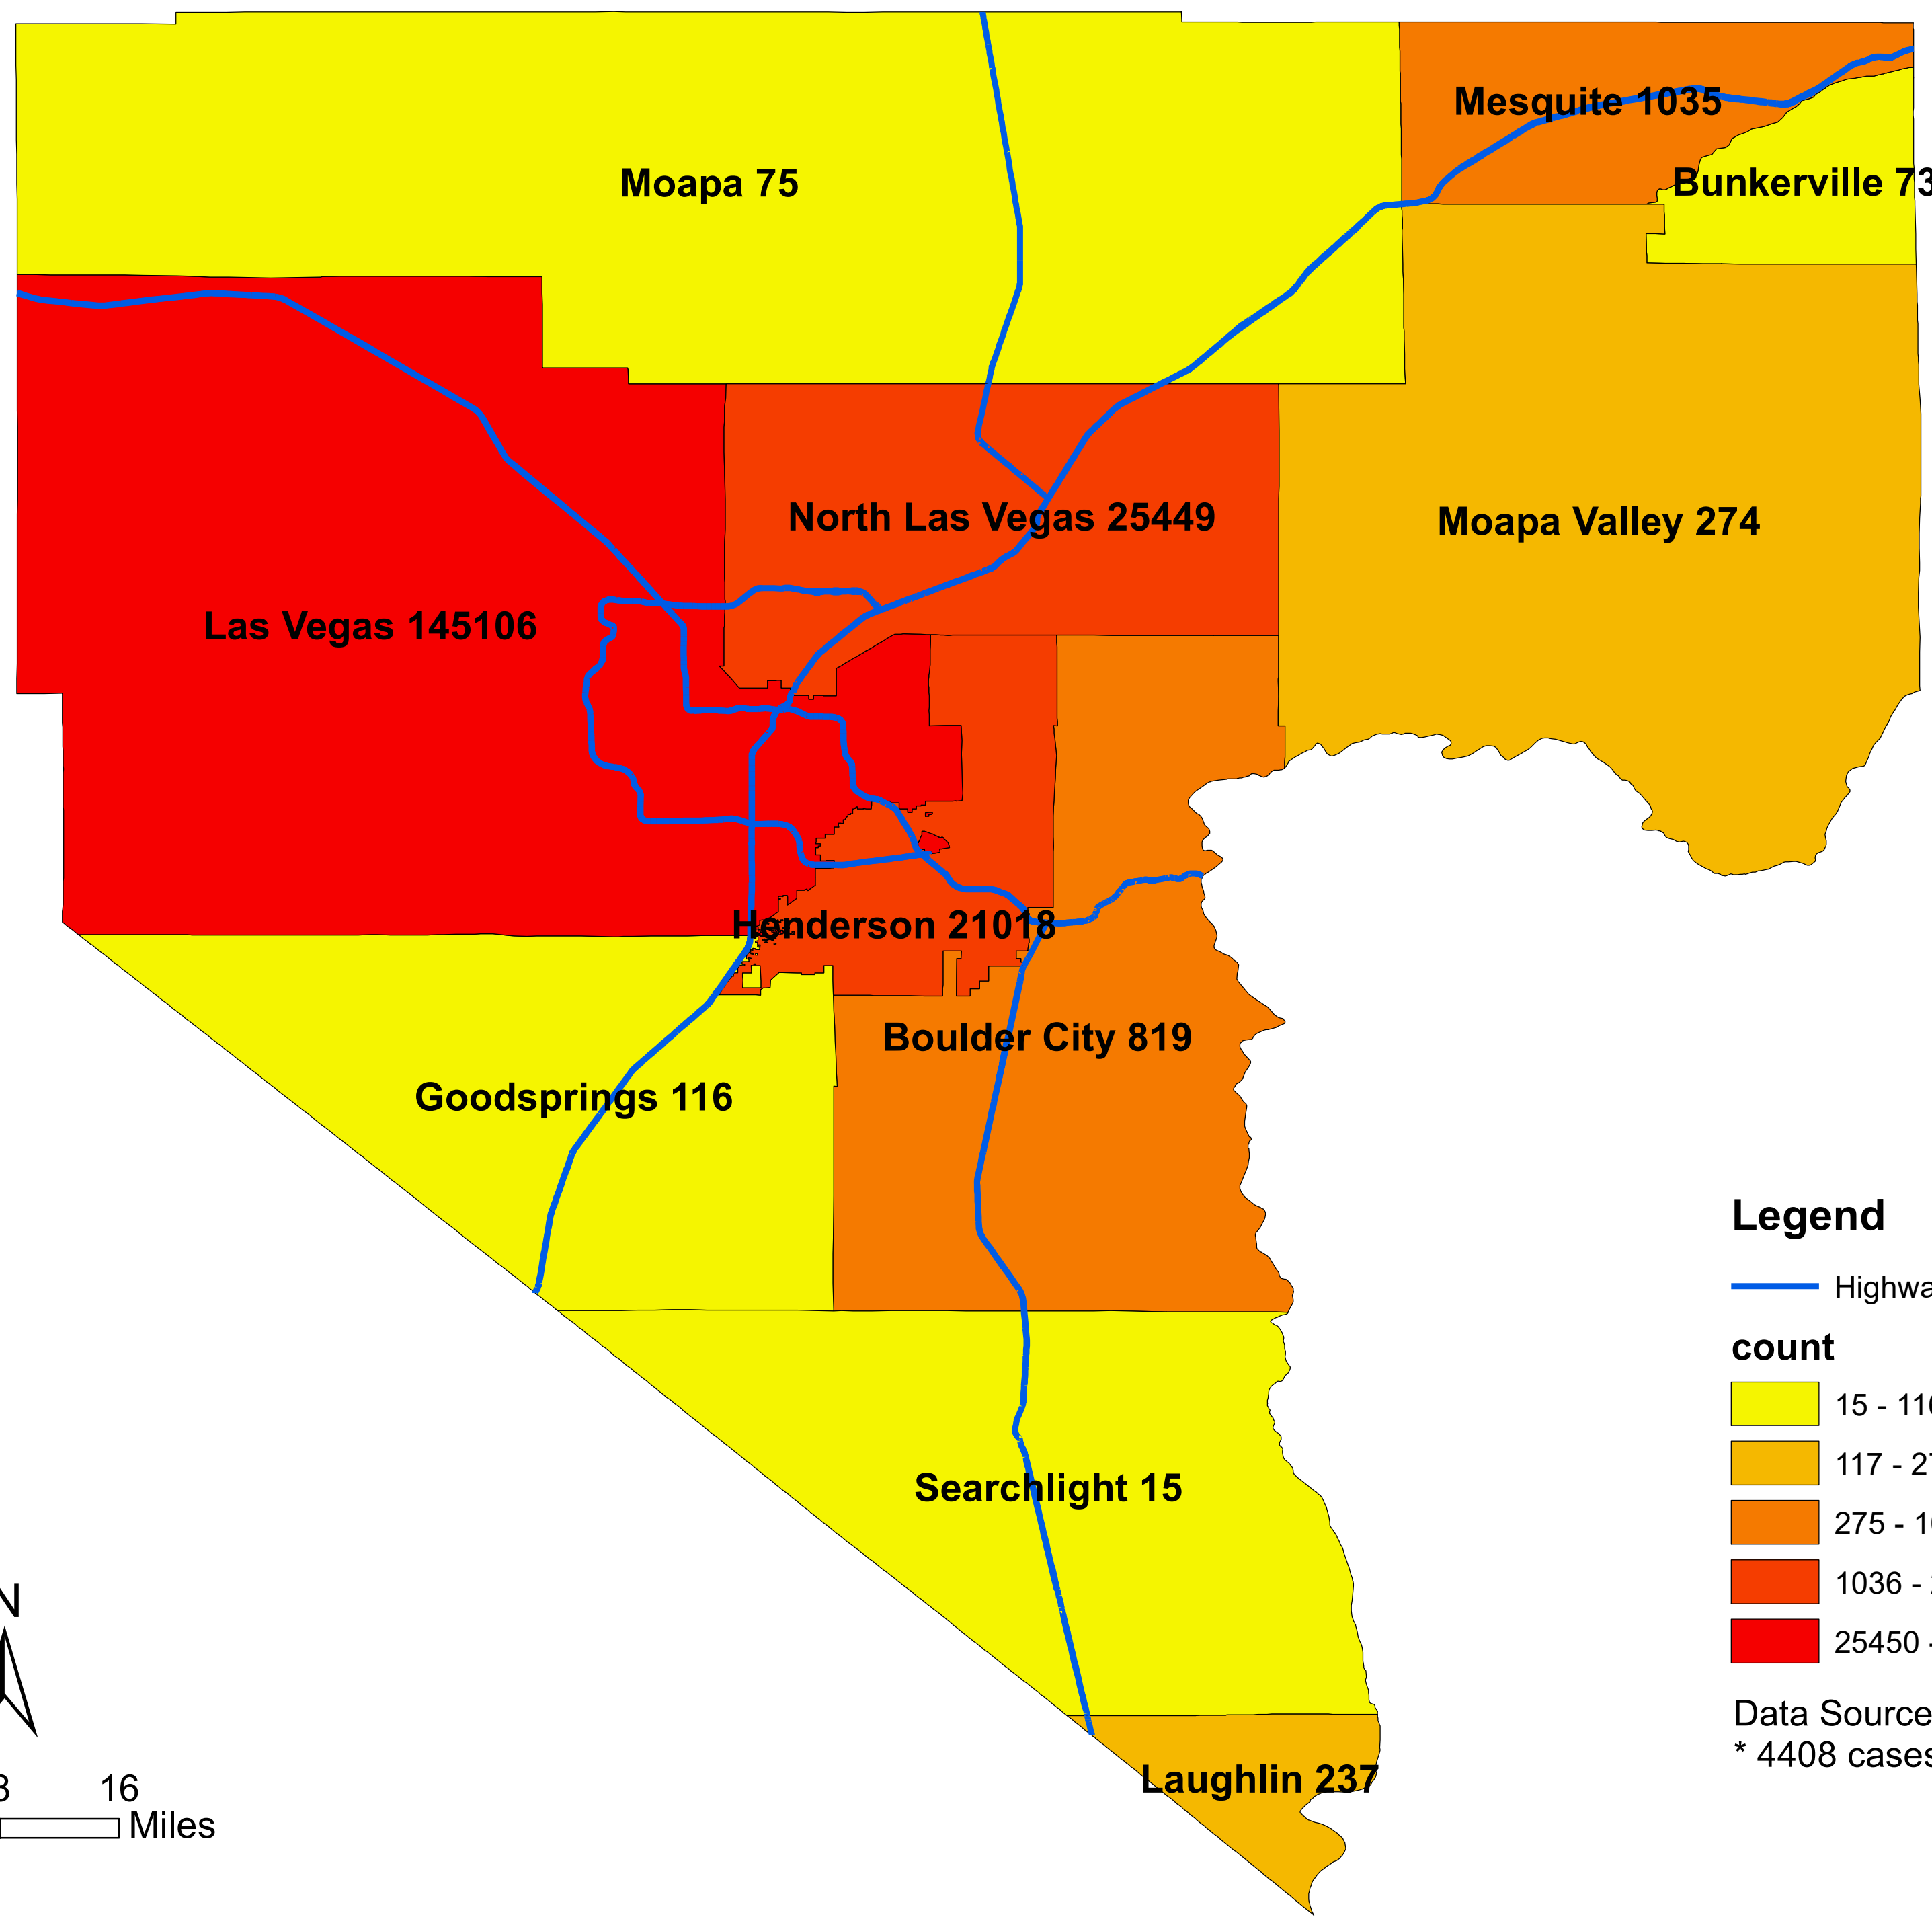

Number of COVID-19 cases by city in Clark county (01.16.2021)

Legend

— Highway

count

- 15 - 116
- 117 - 274
- 275 - 1035
- 1036 - 25449
- 25450 - 145106

Data Source: SNHD
* 4408 cases without city information