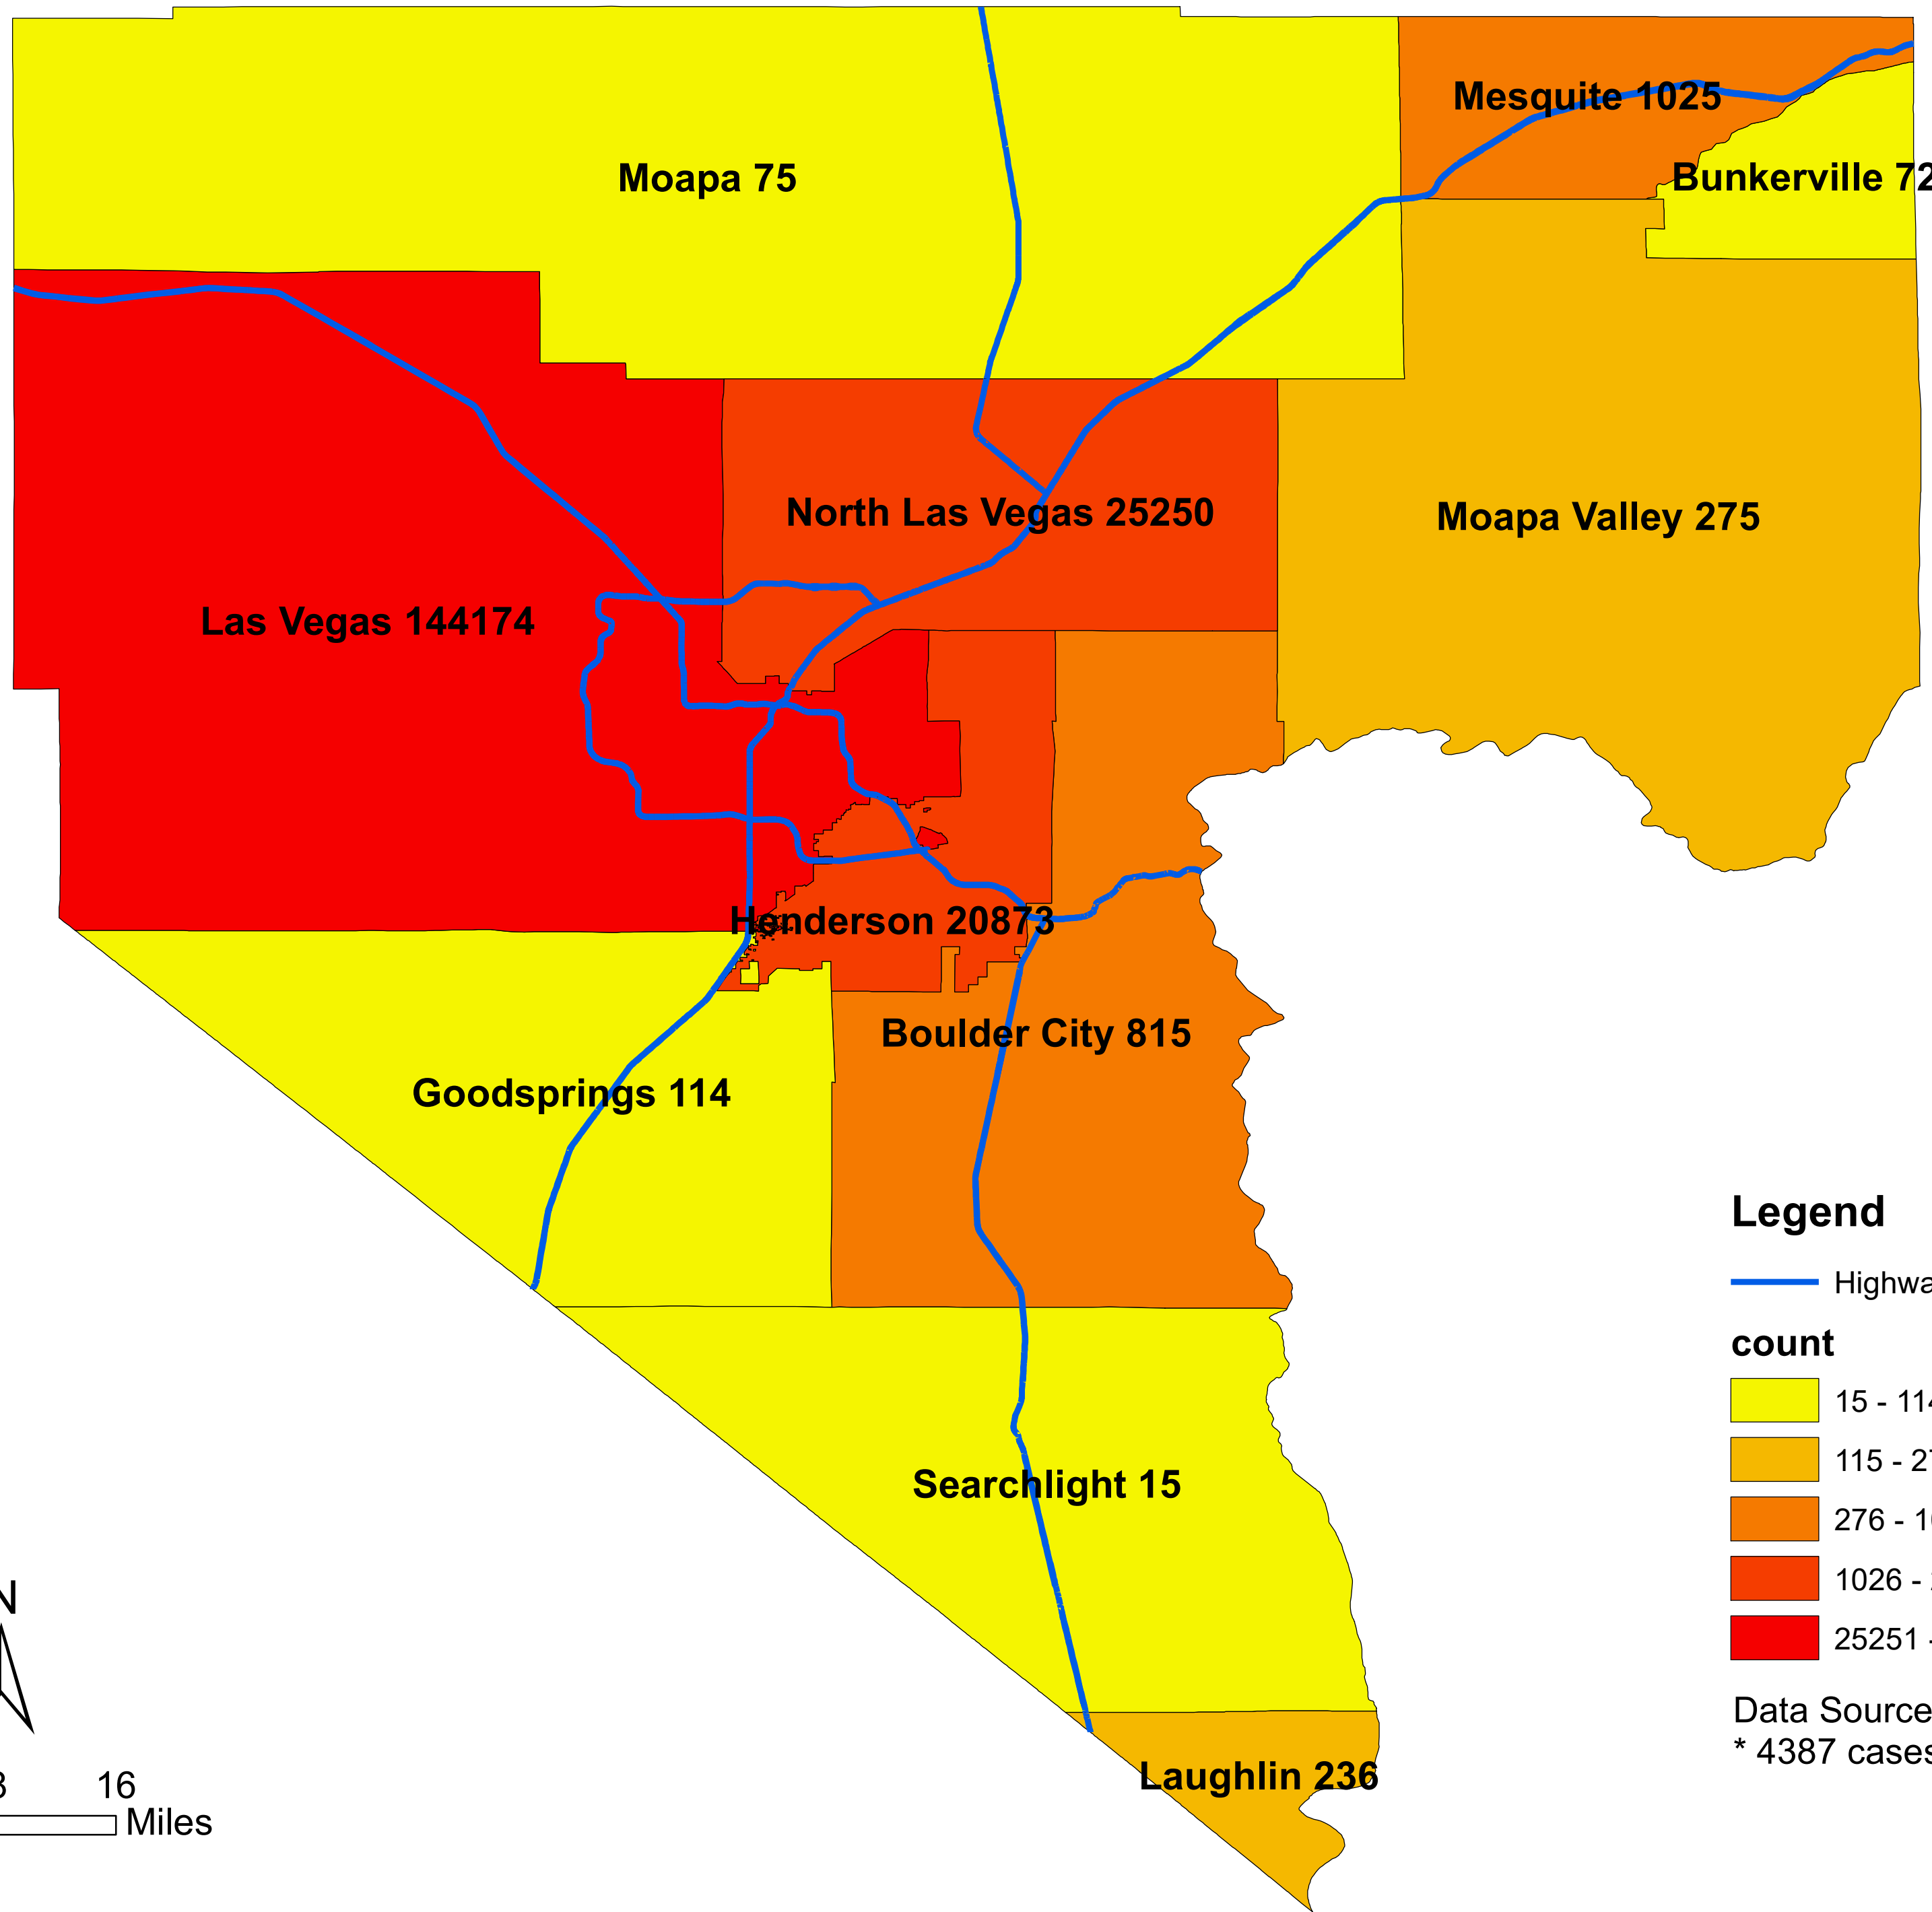

# Number of COVID-19 cases by city in Clark county (01.15.2021)

## Legend

— Highway

### count

- 15 - 114
- 115 - 275
- 276 - 1025
- 1026 - 25250
- 25251 - 144174

Data Source: SNHD

\* 4387 cases without city information

0 4 8 16 Miles