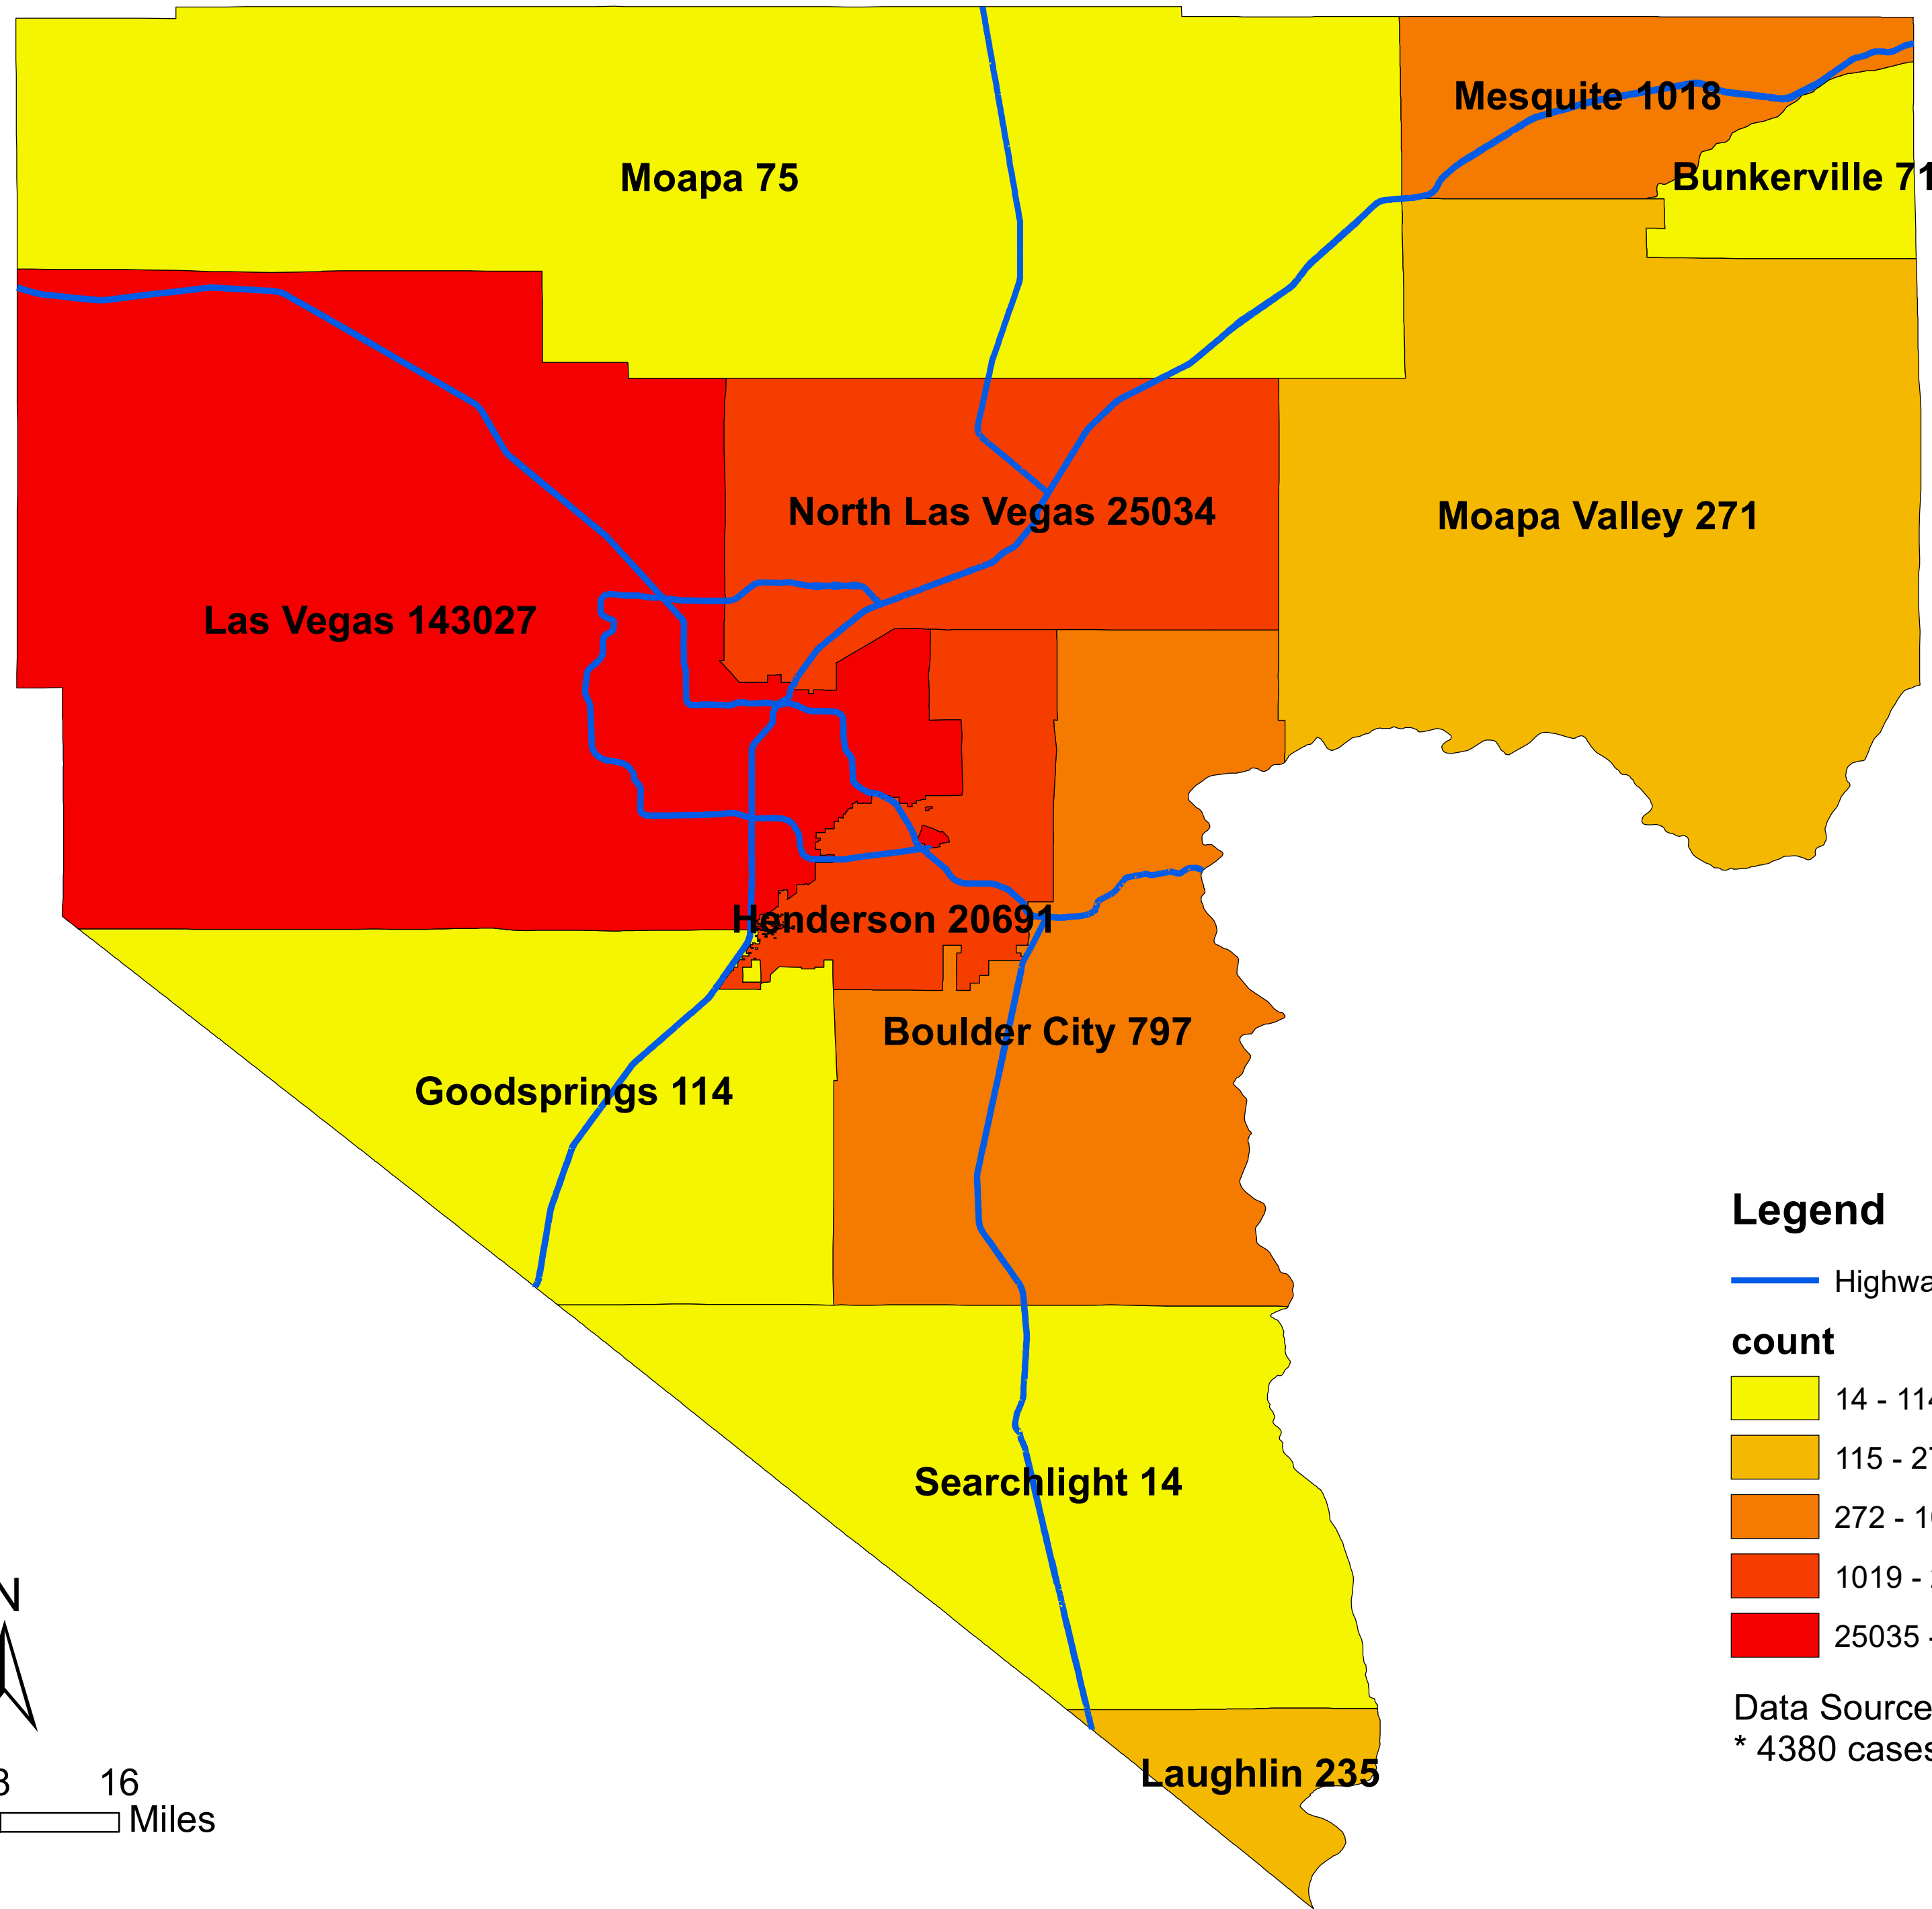

Number of COVID-19 cases by city in Clark county (01.14.2021)

Legend

— Highway

count

Data Source: SNHD

* 4380 cases without city information

0 4 8 16 Miles