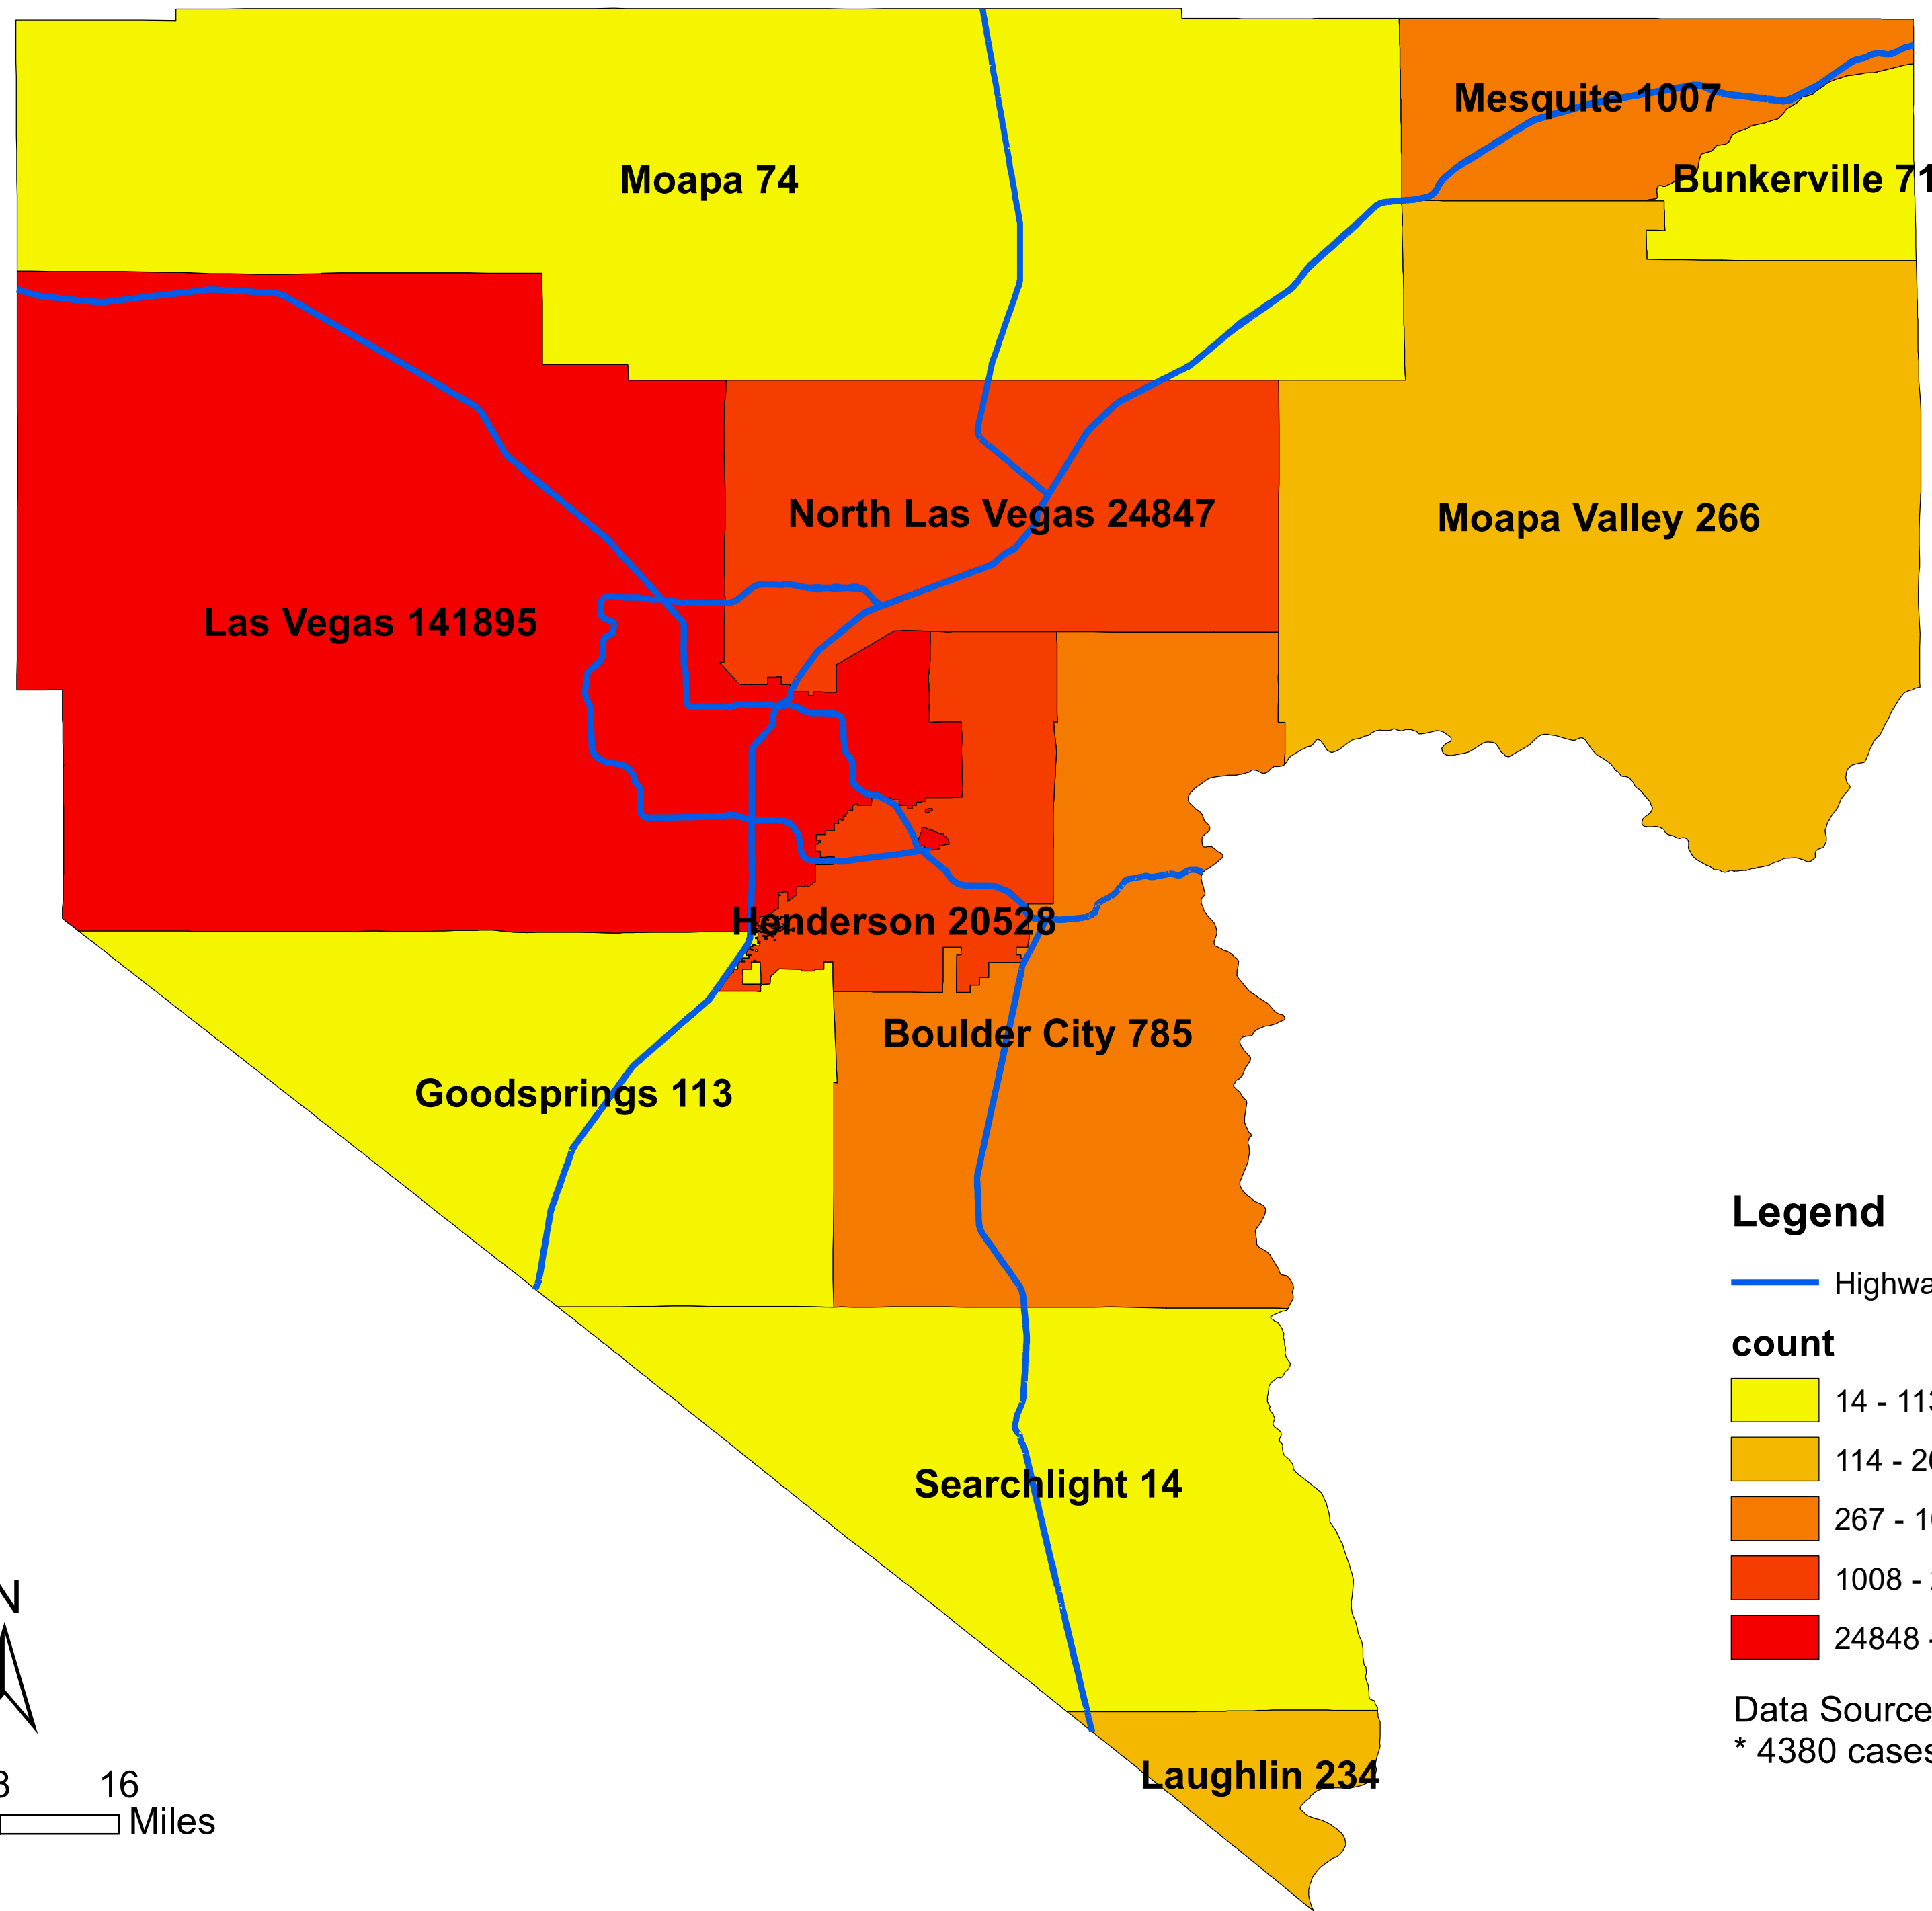

# Number of COVID-19 cases by city in Clark county (01.13.2021)

## Legend

— Highway

### count

Data Source: SNHD

\* 4380 cases without city information

0 4 8 16 Miles