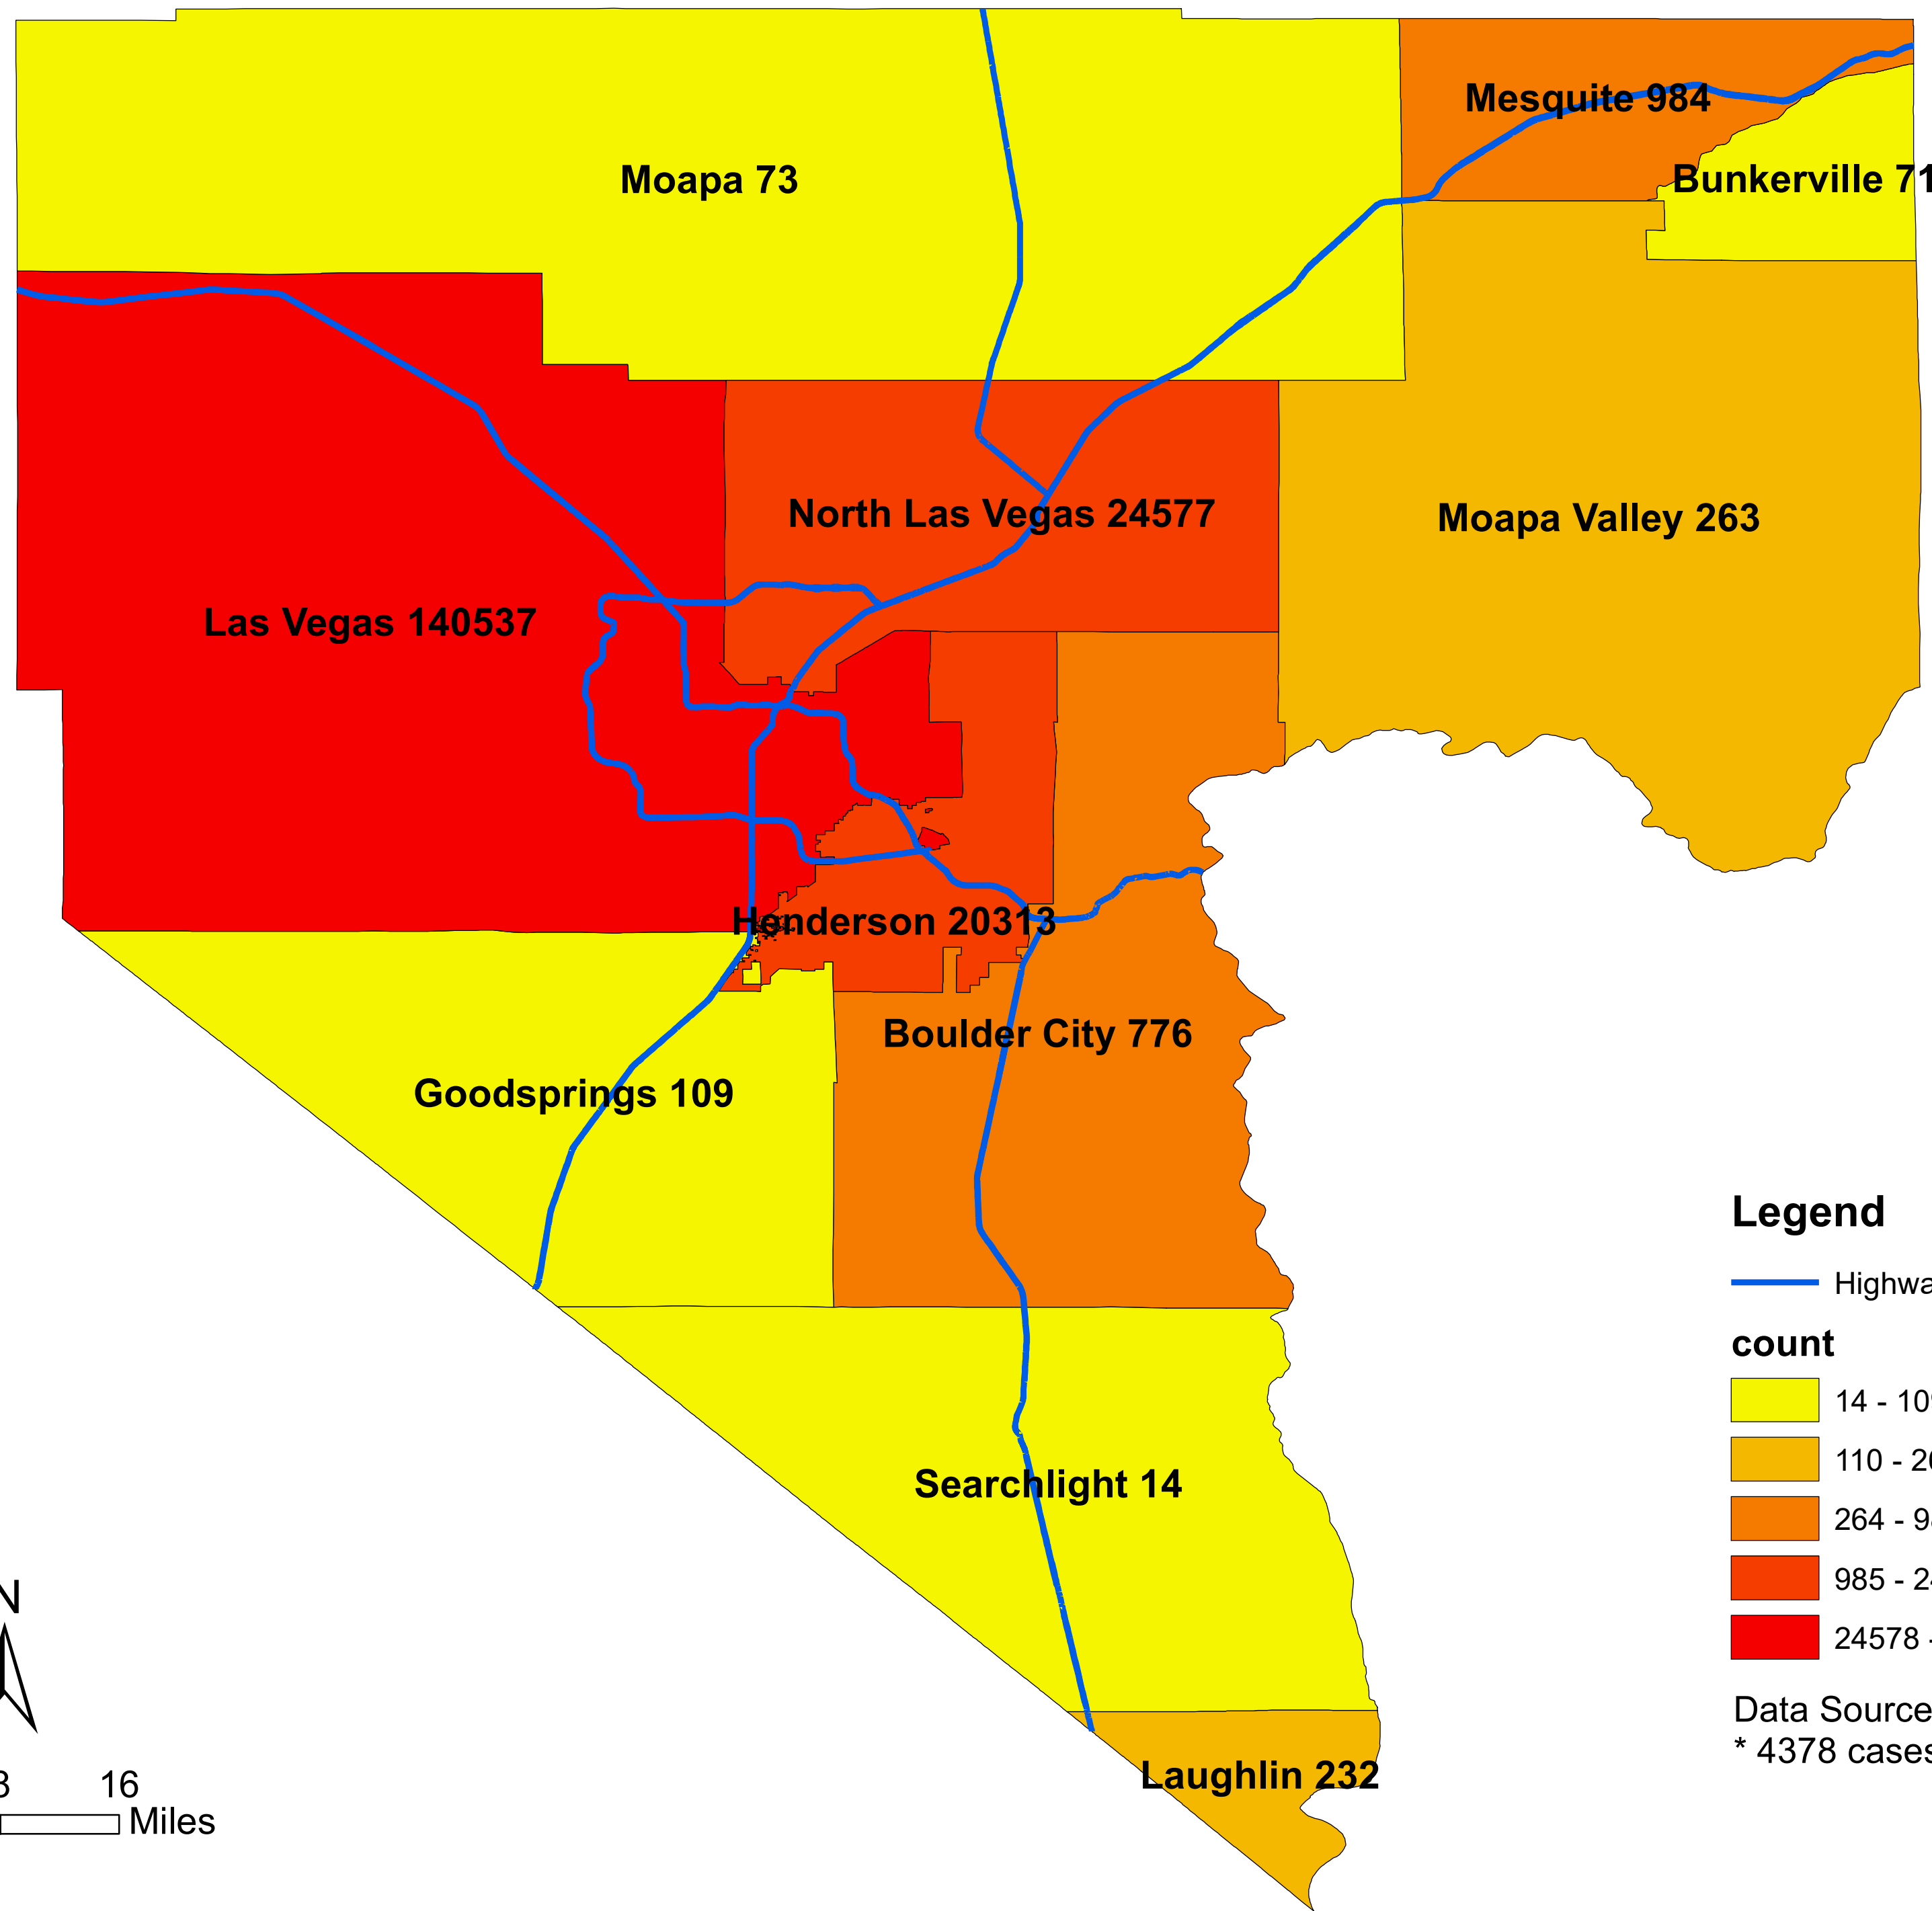

# Number of COVID-19 cases by city in Clark county (01.12.2021)

## Legend

— Highway

### count

Data Source: SNHD

\* 4378 cases without city information

0 4 8 16 Miles