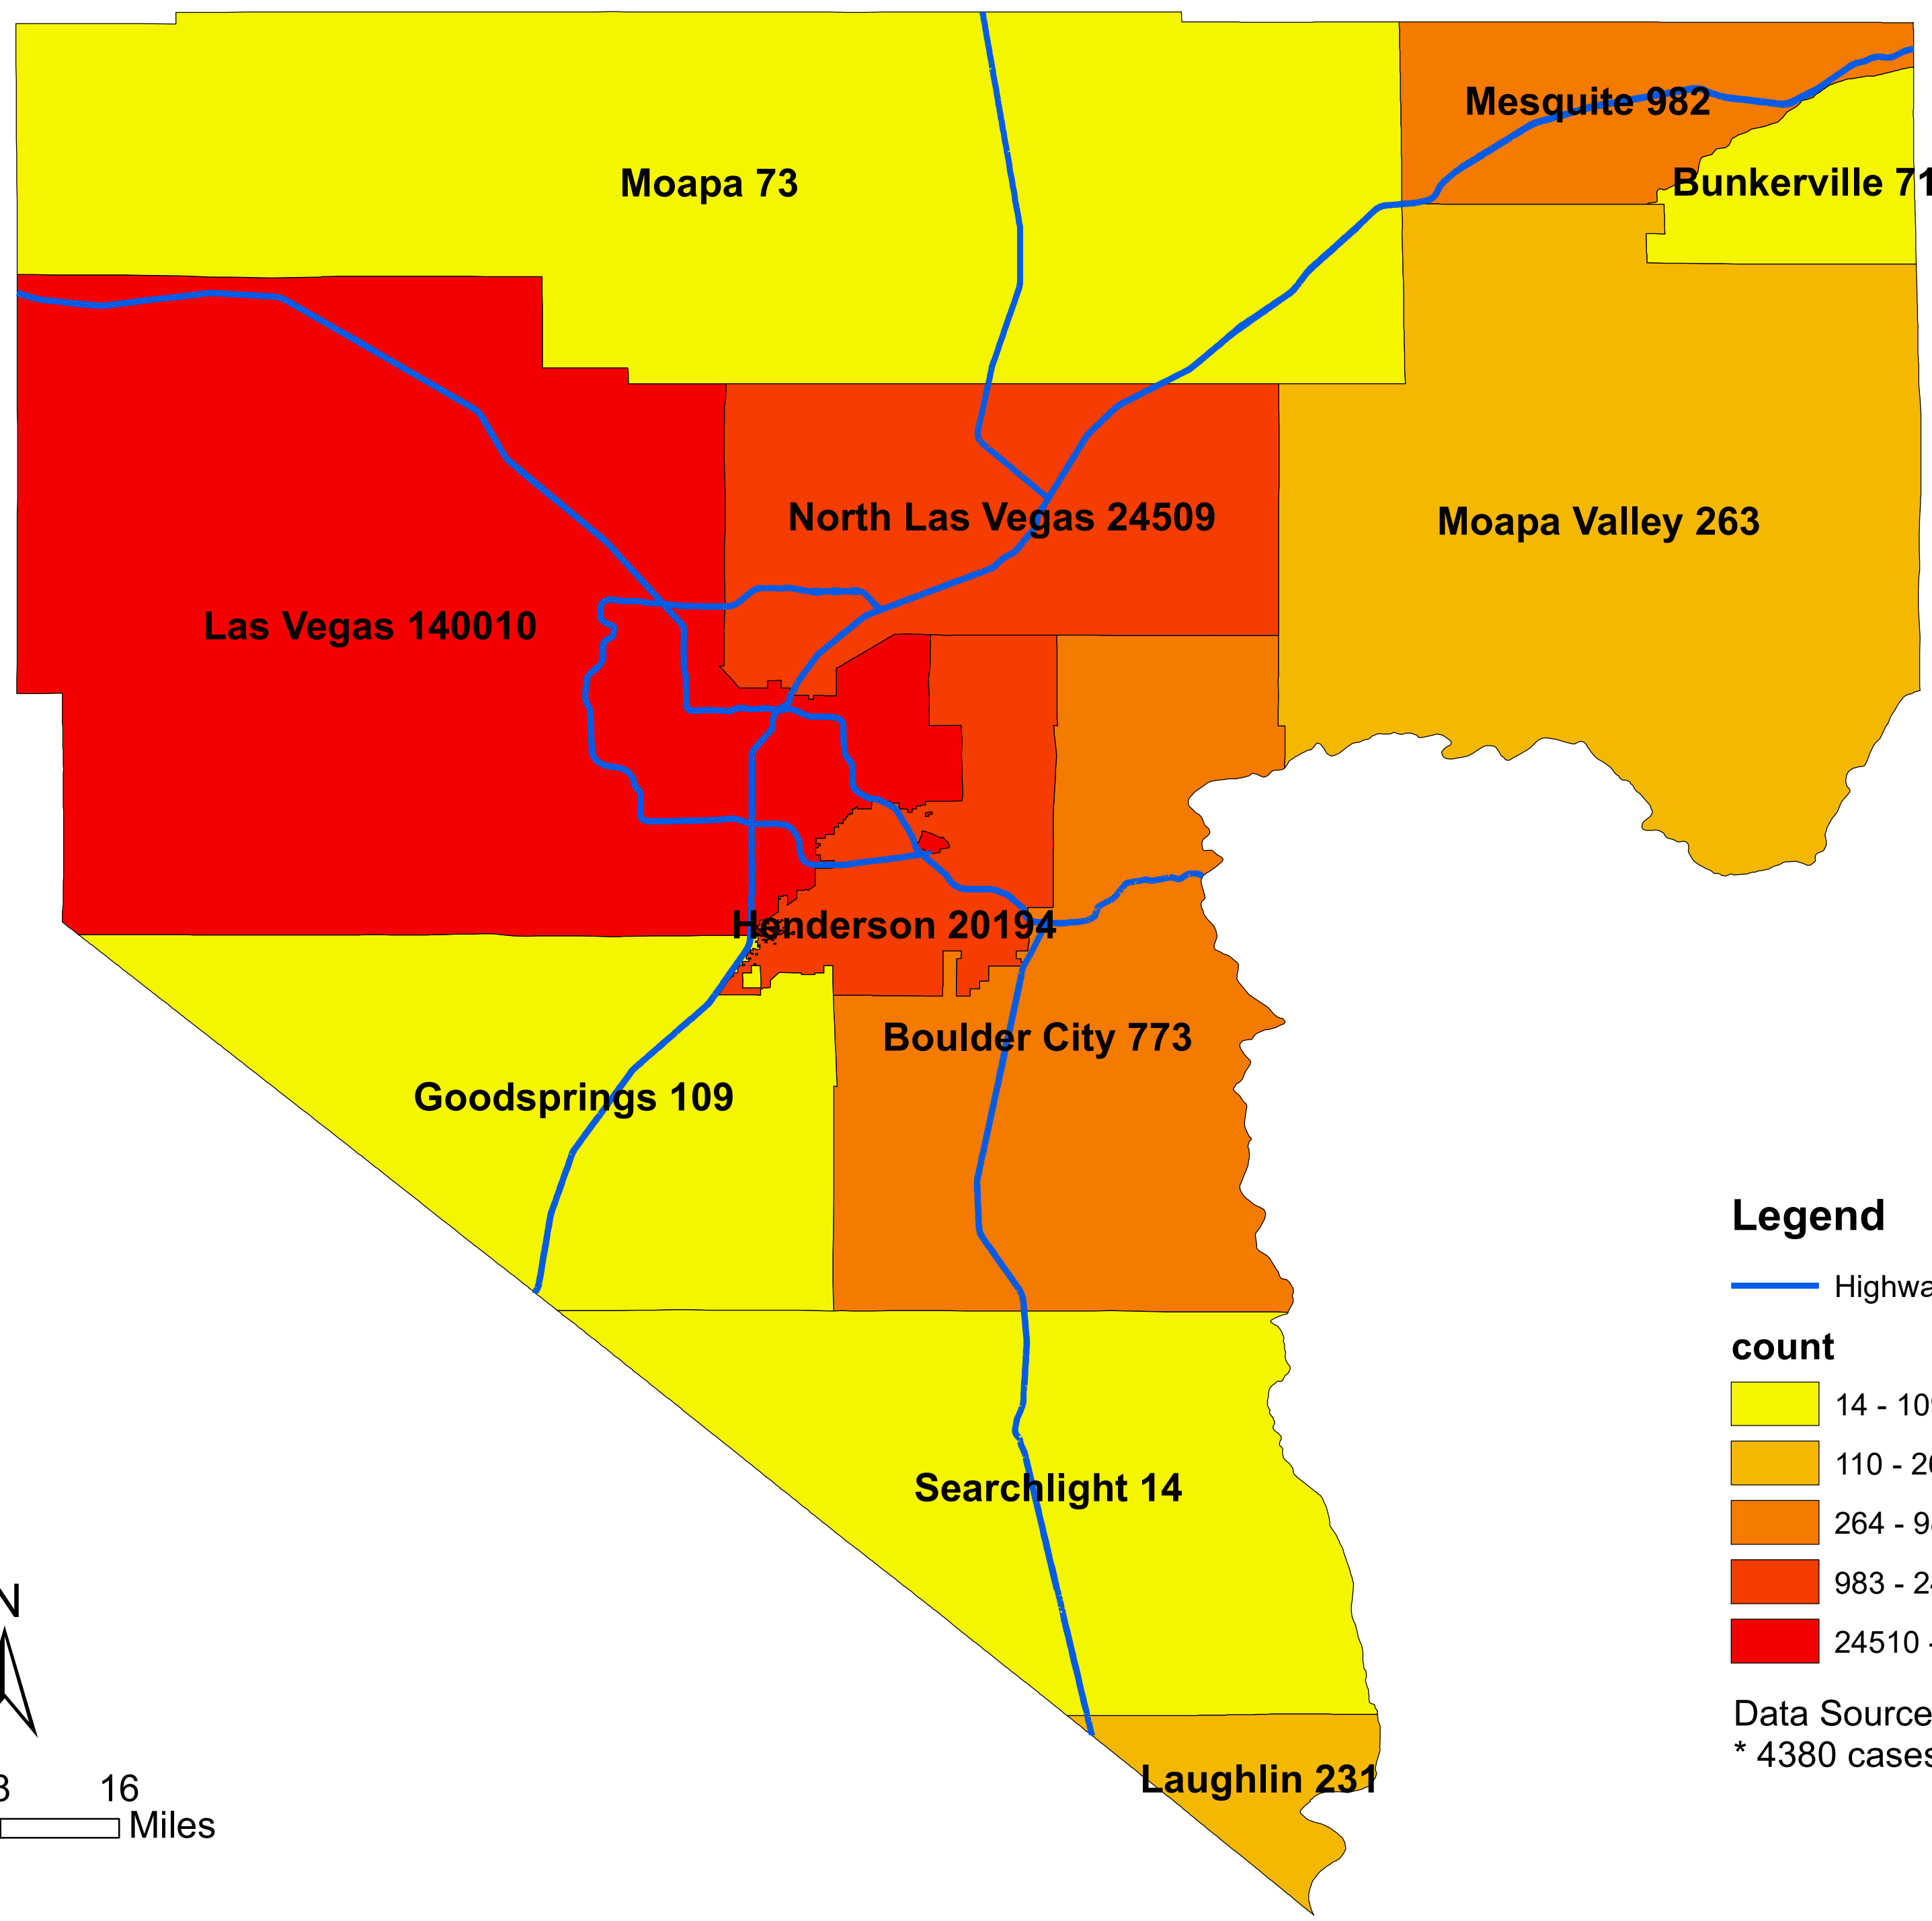

Number of COVID-19 cases by city in Clark county (01.11.2021)

Legend

— Highway

count

- 14 - 109
- 110 - 263
- 264 - 982
- 983 - 24509
- 24510 - 140010

Data Source: SNHD
* 4380 cases without city information