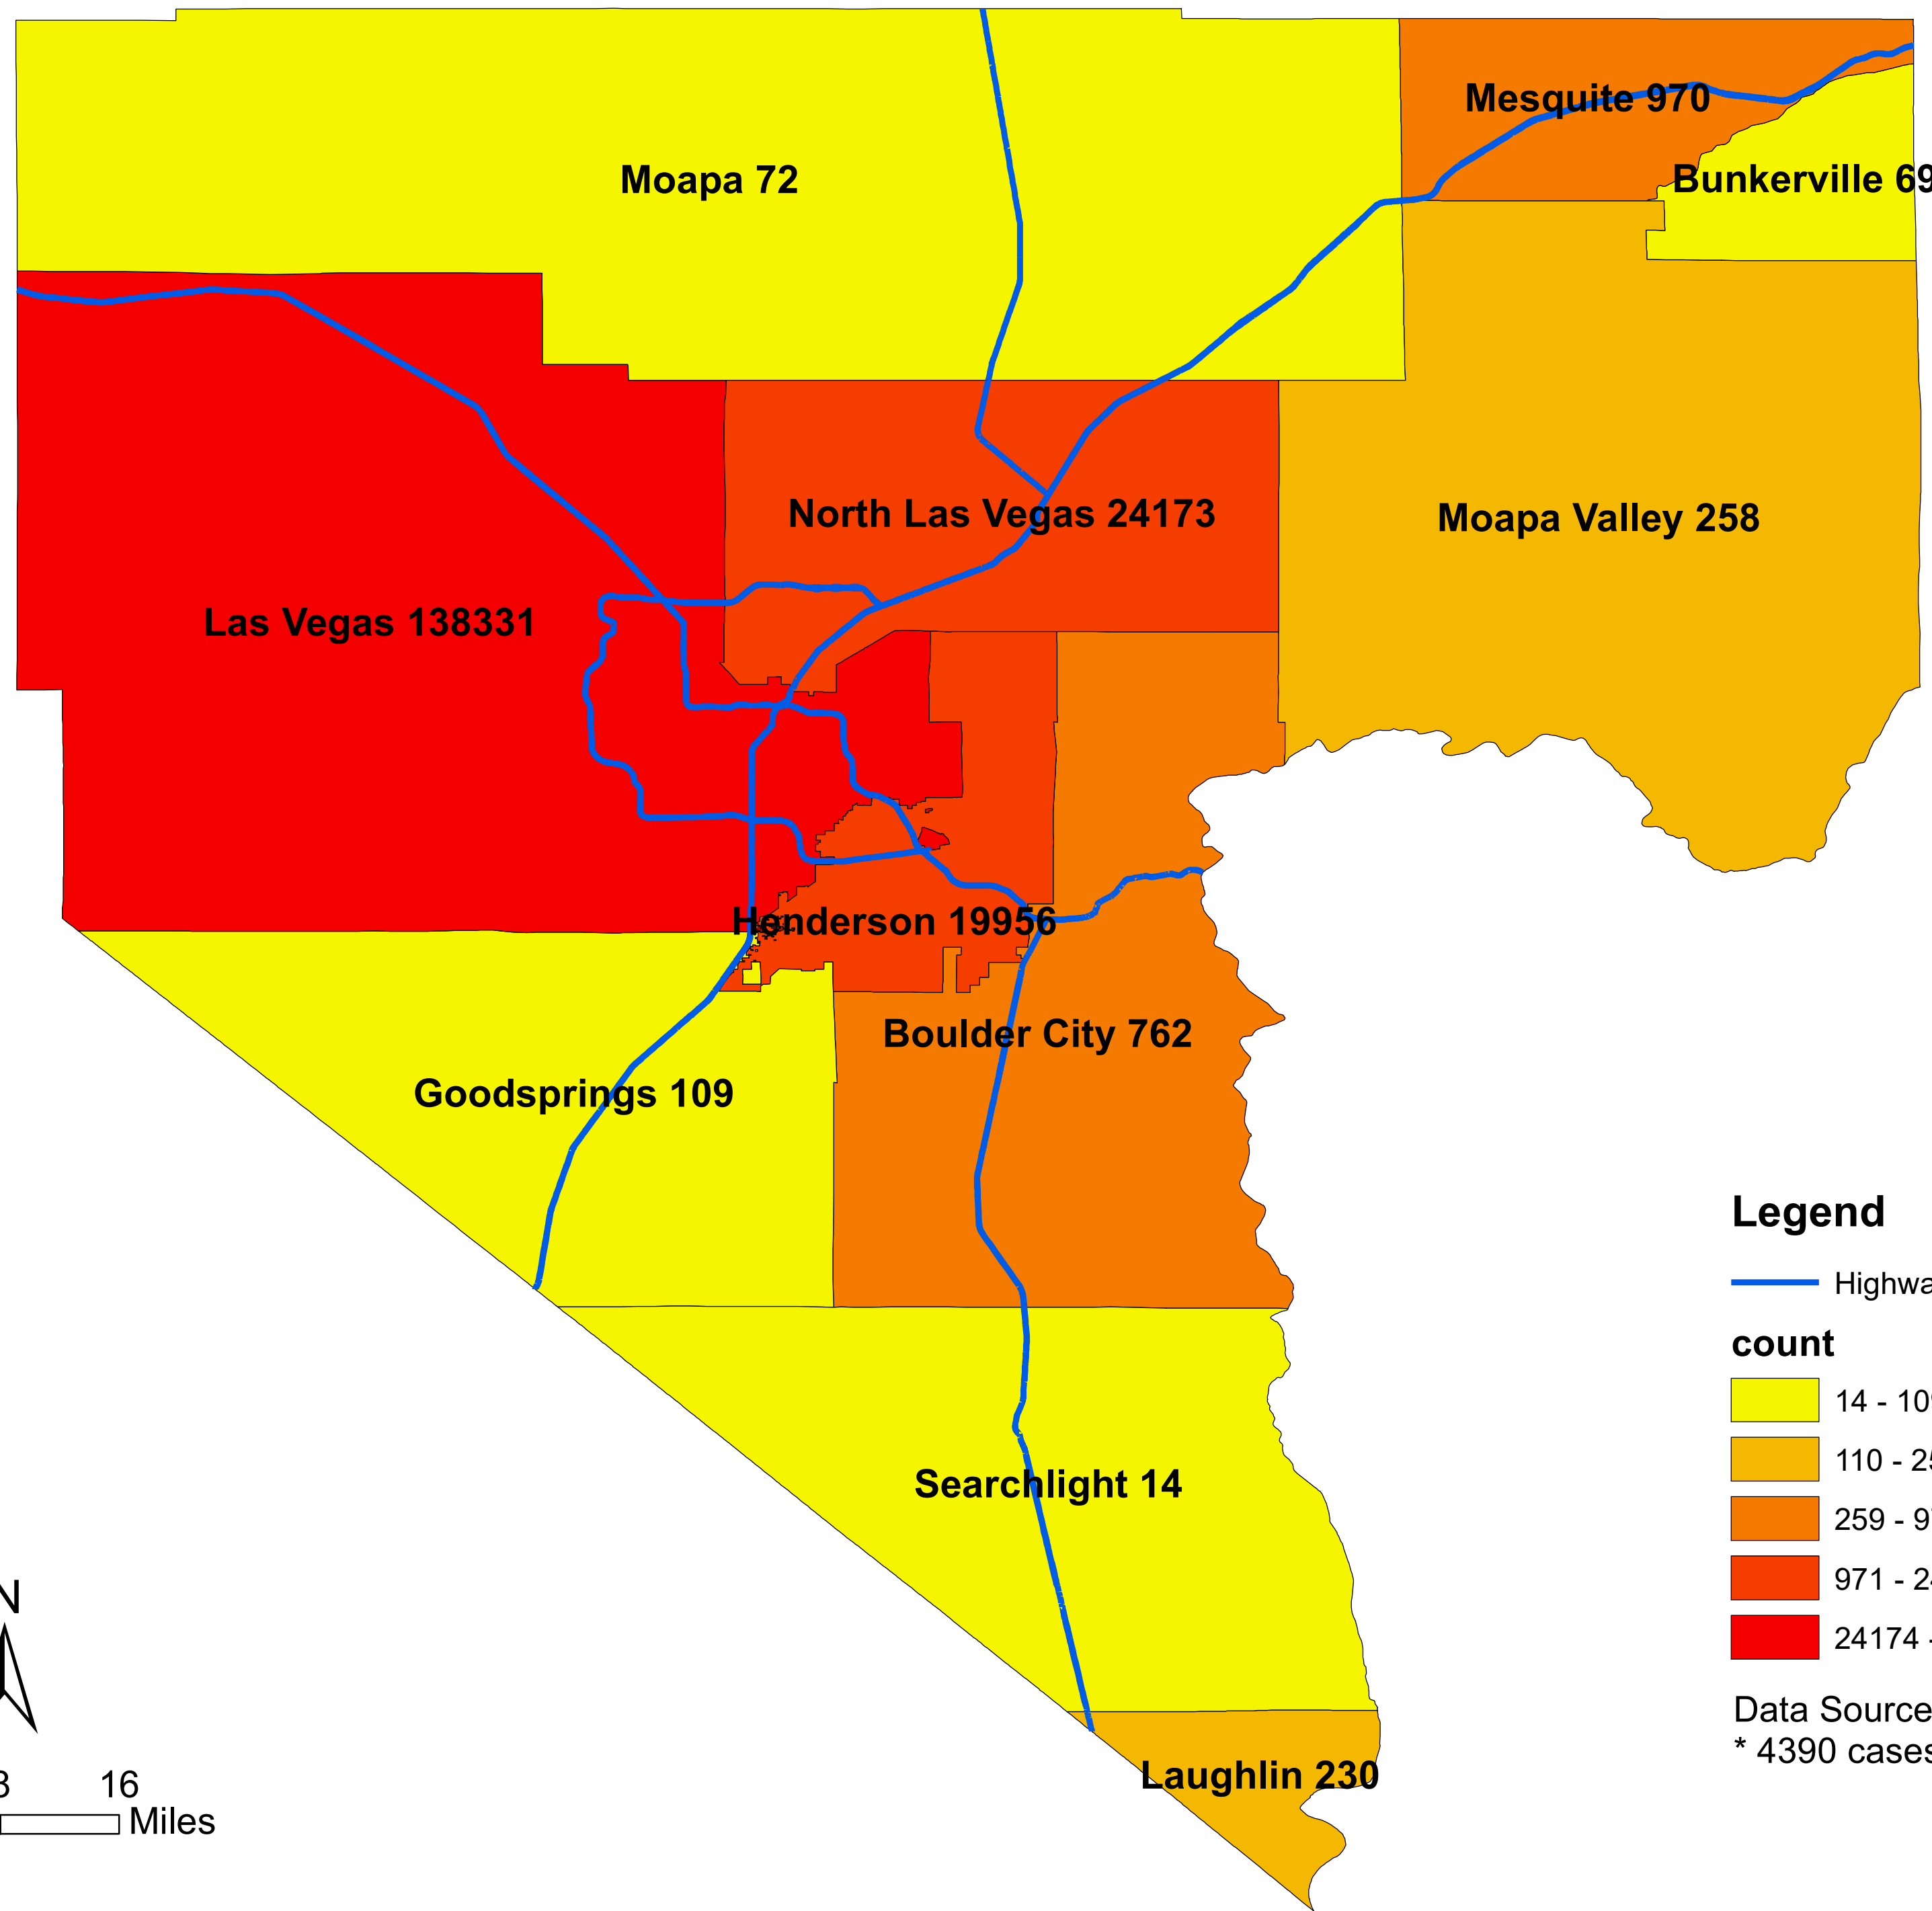

# Number of COVID-19 cases by city in Clark county (01.10.2021)

## Legend

— Highway

### count

Data Source: SNHD

\* 4390 cases without city information

0 4 8 16 Miles