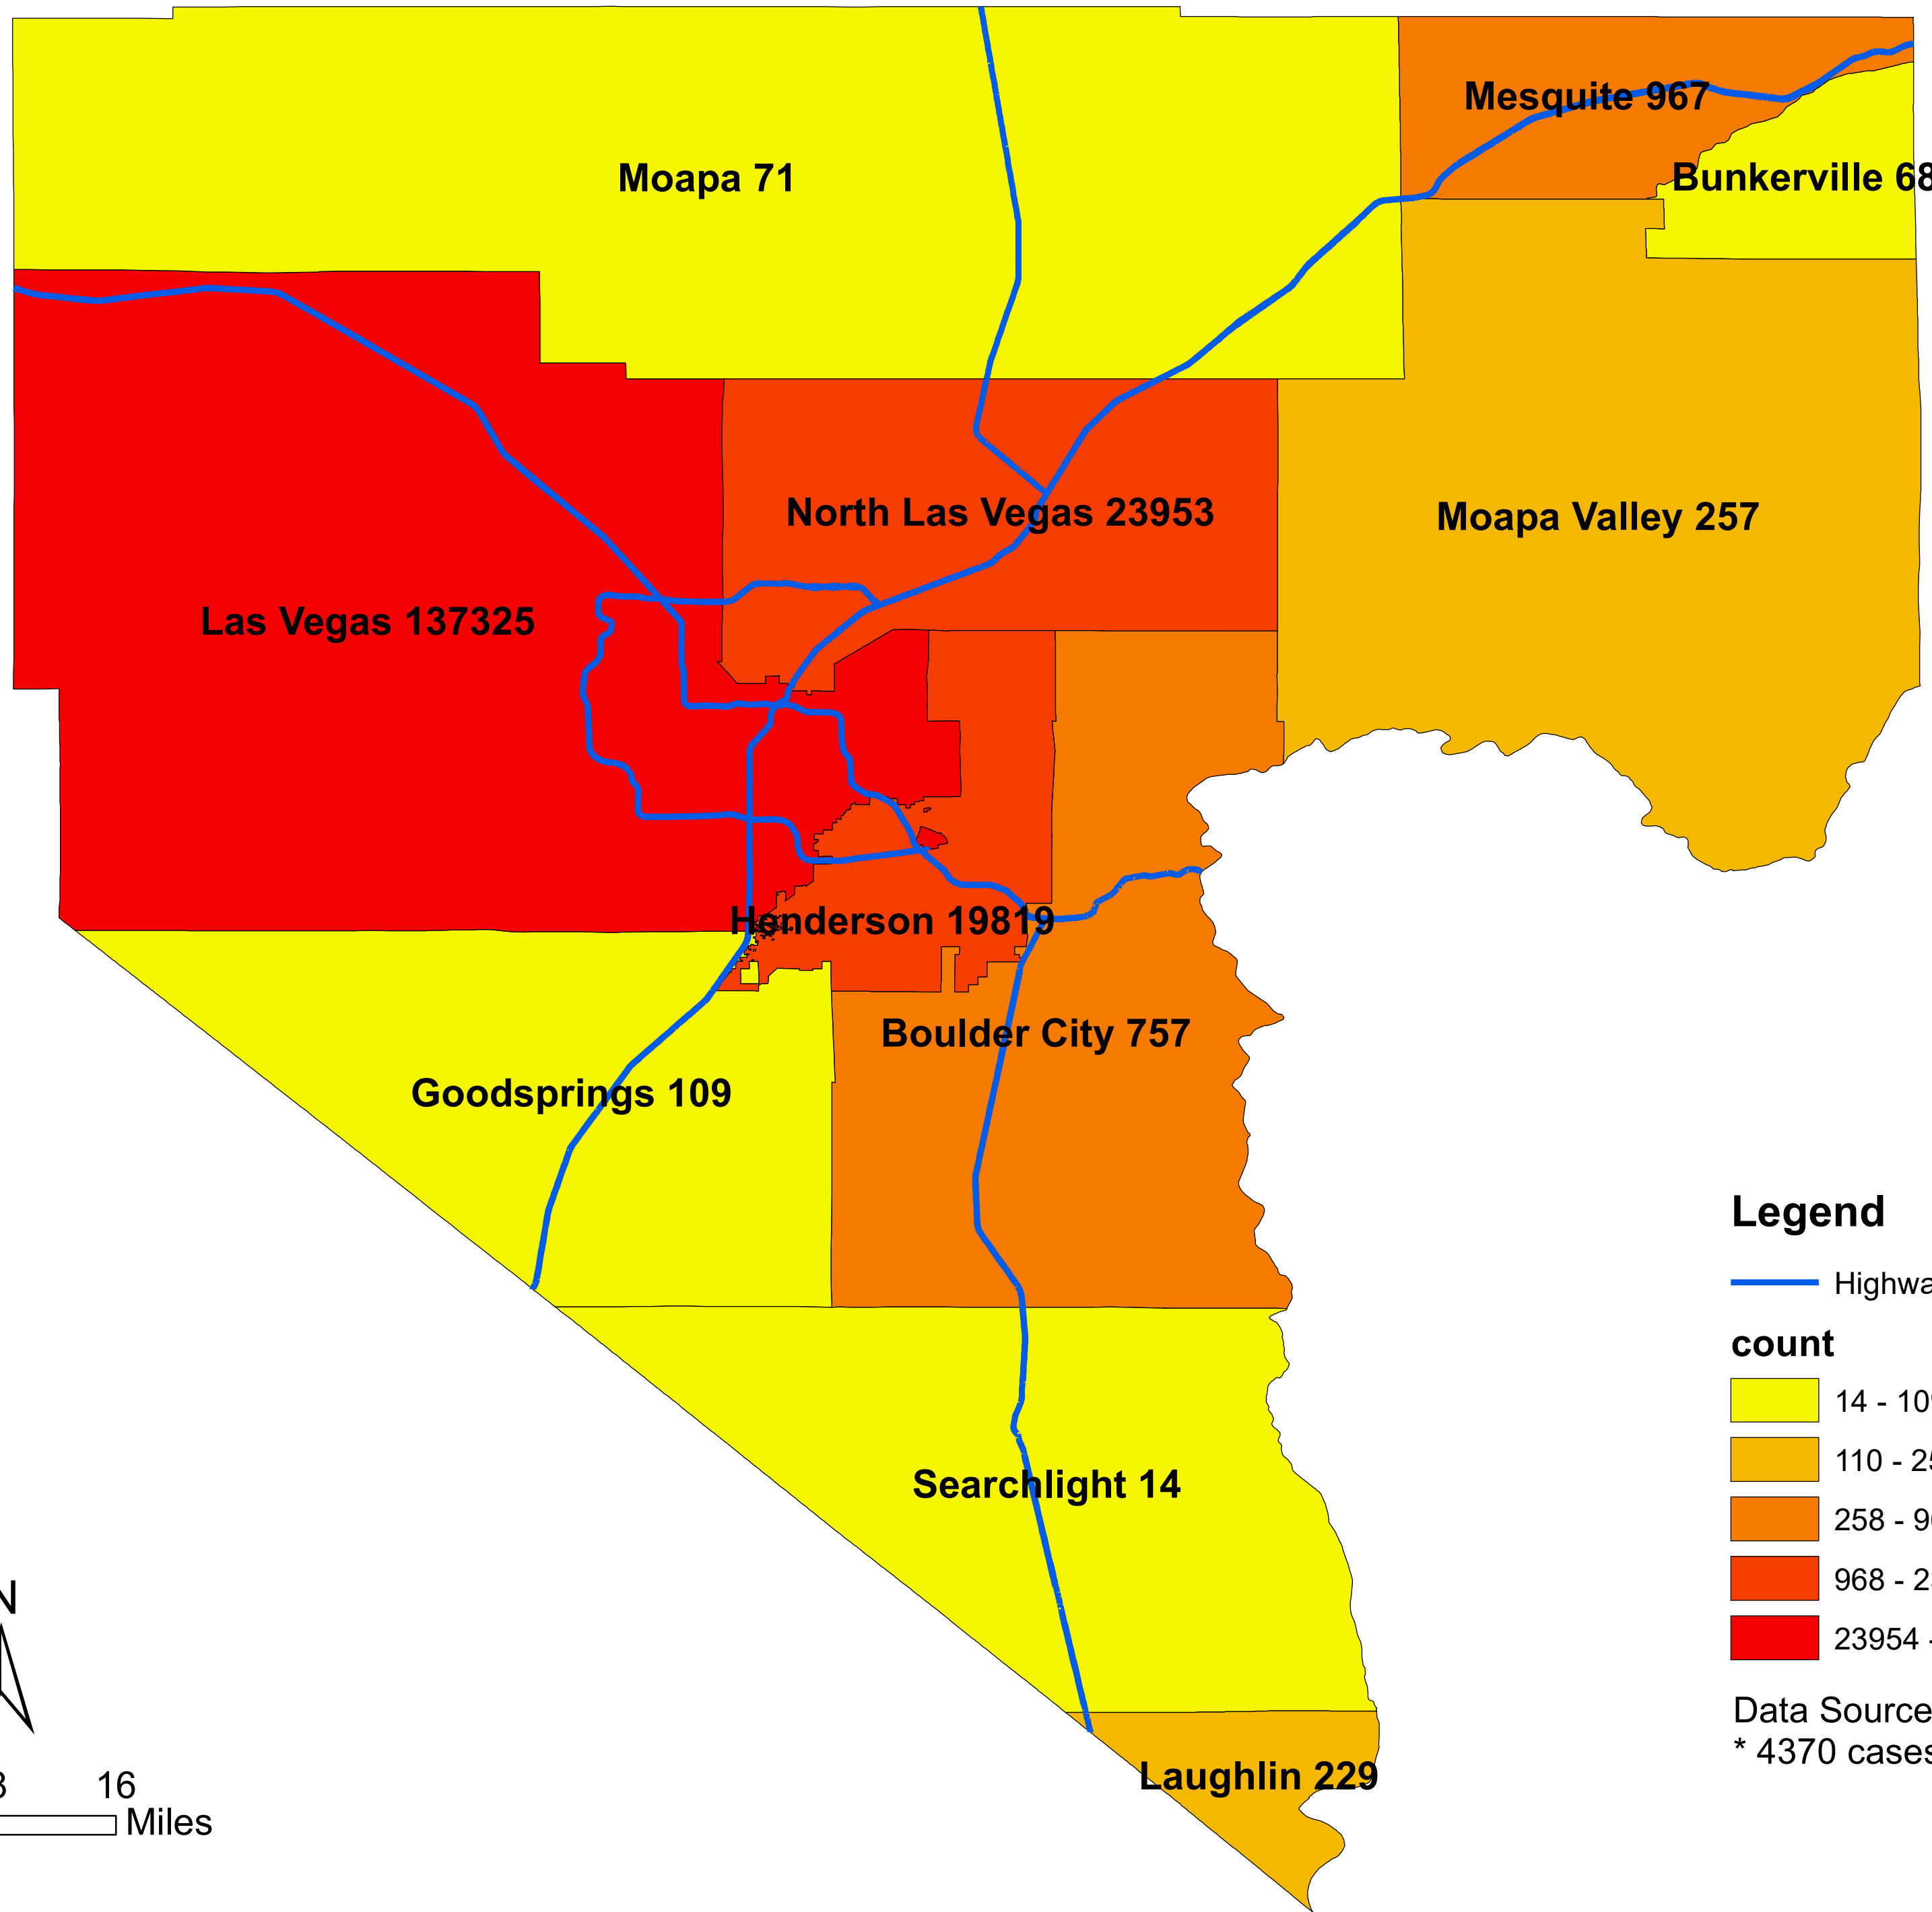

Number of COVID-19 cases by city in Clark county (01.09.2021)

Legend

— Highway

count

Data Source: SNHD

* 4370 cases without city information

0 4 8 16
Miles