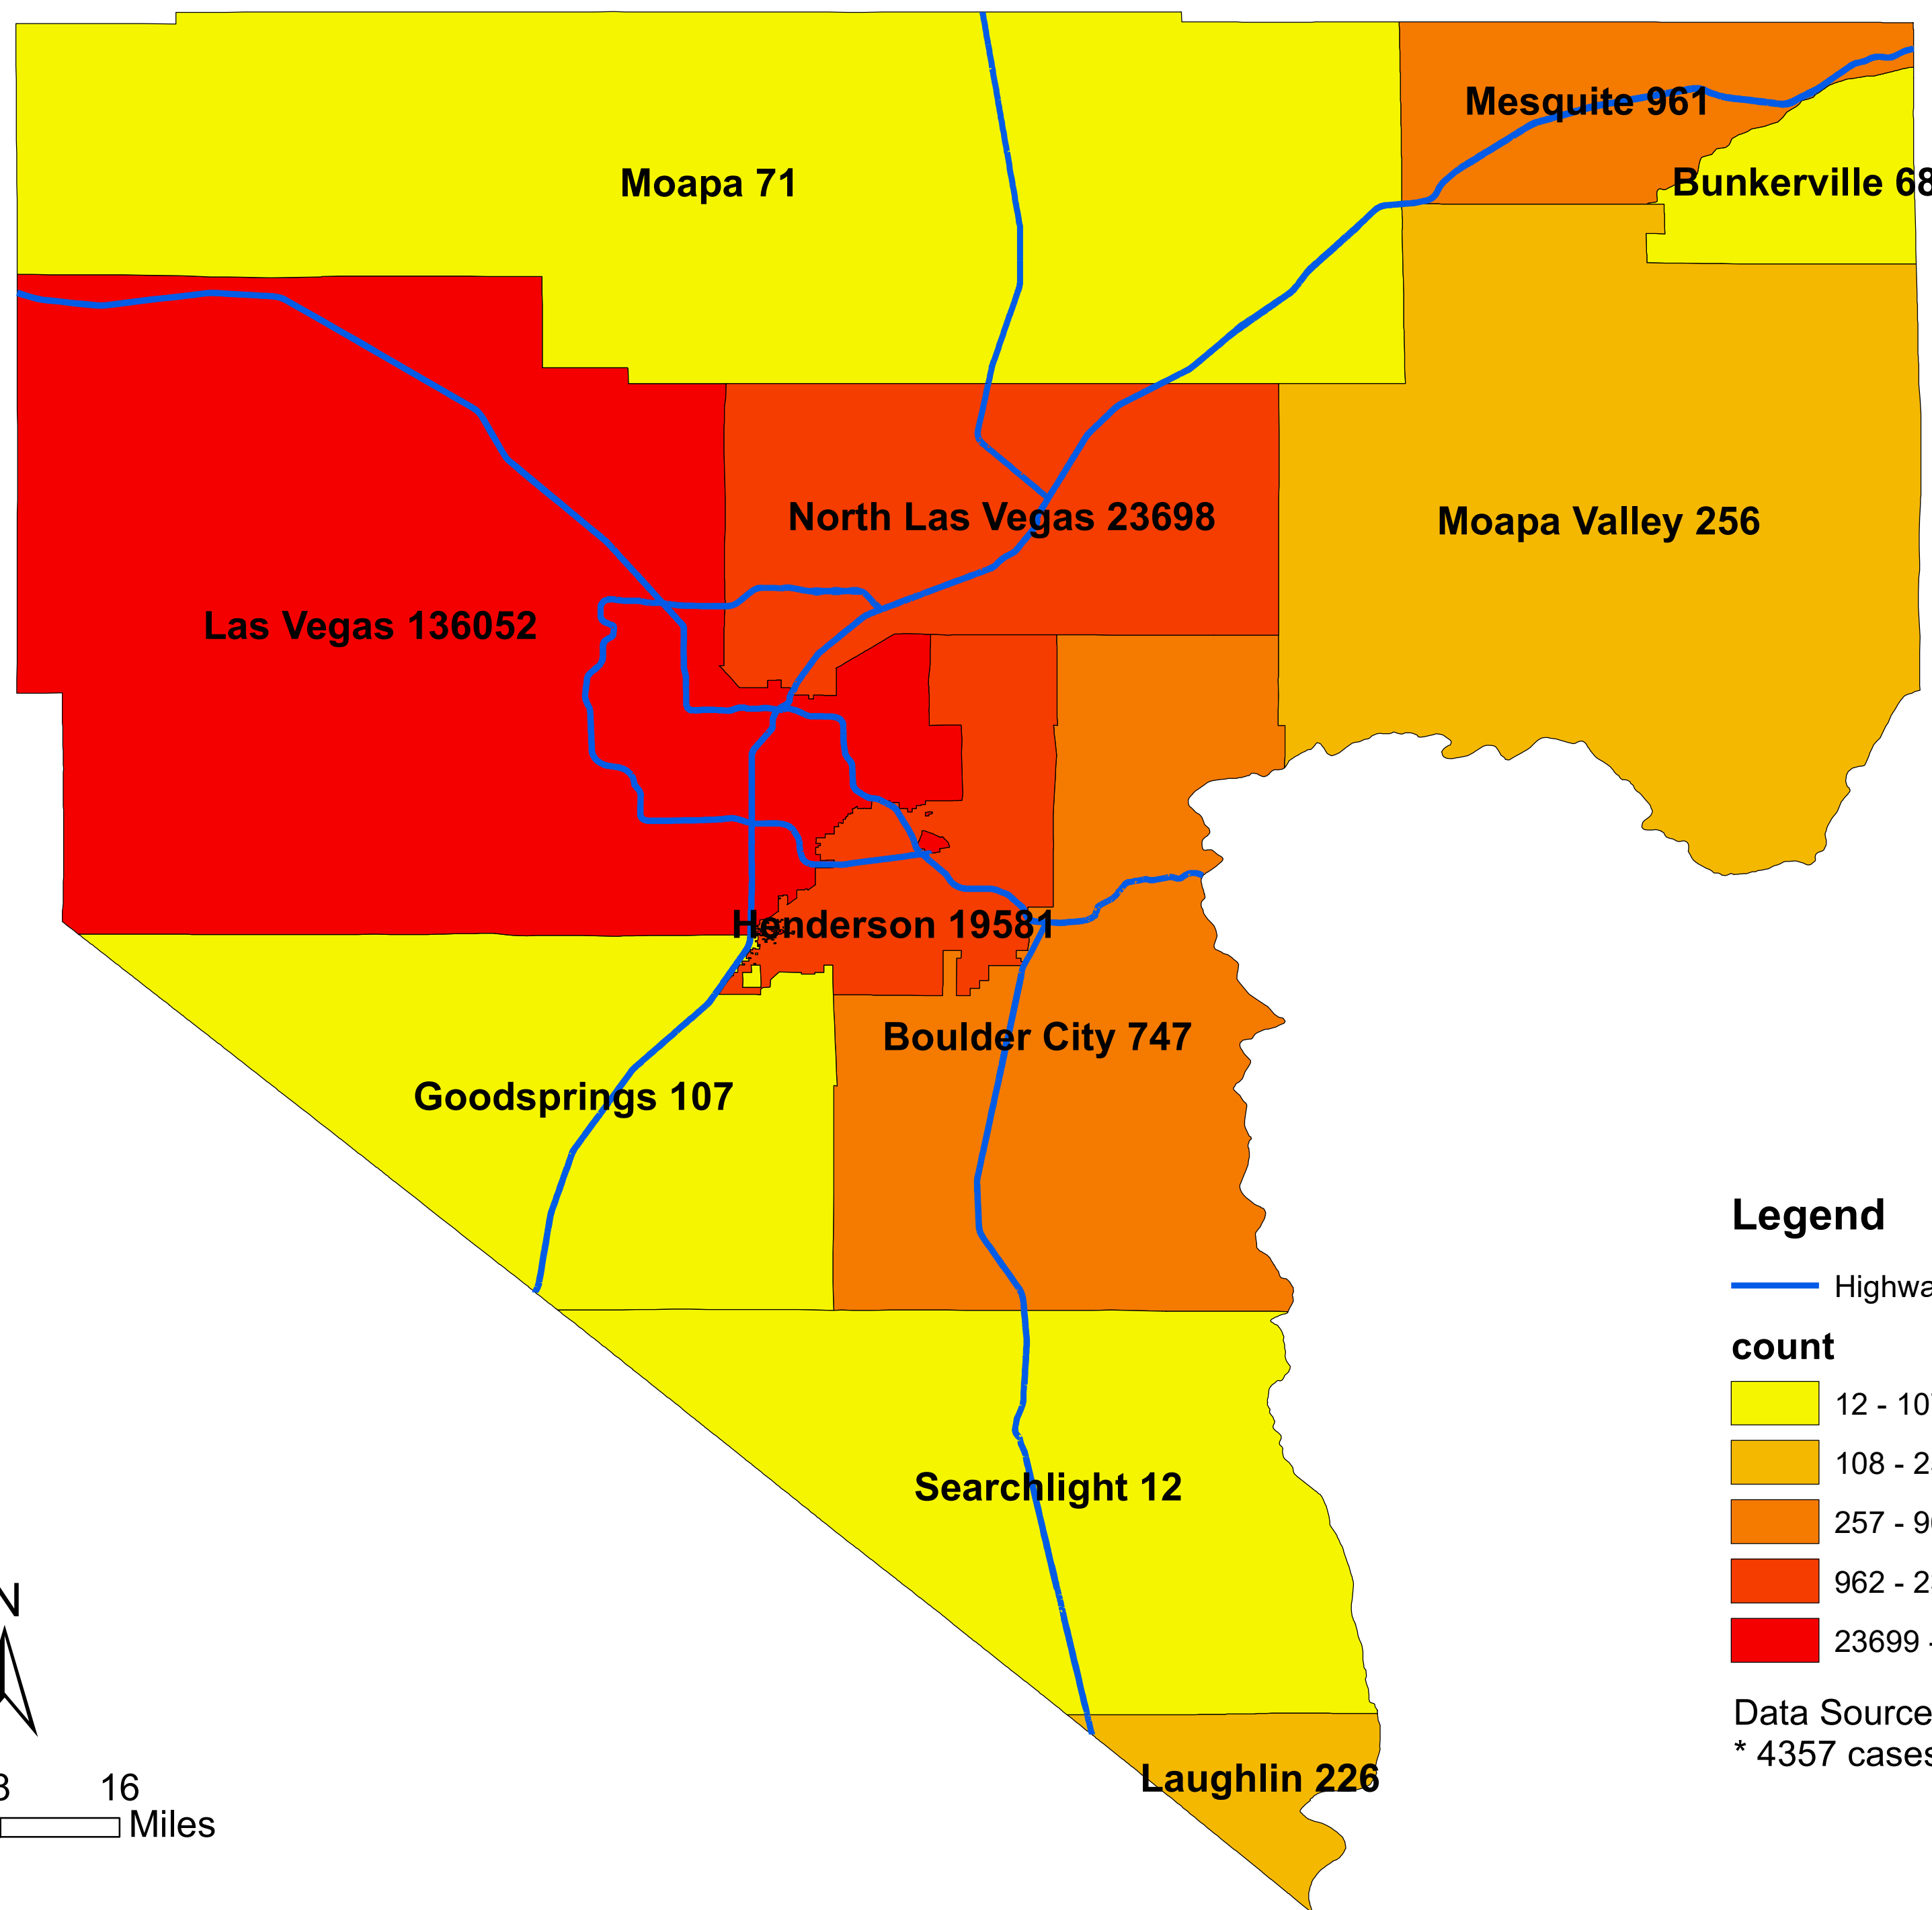

Number of COVID-19 cases by city in Clark county (01.08.2021)

Legend

— Highway

count

- 12 - 107
- 108 - 256
- 257 - 961
- 962 - 23698
- 23699 - 136052

Data Source: SNHD
* 4357 cases without city information